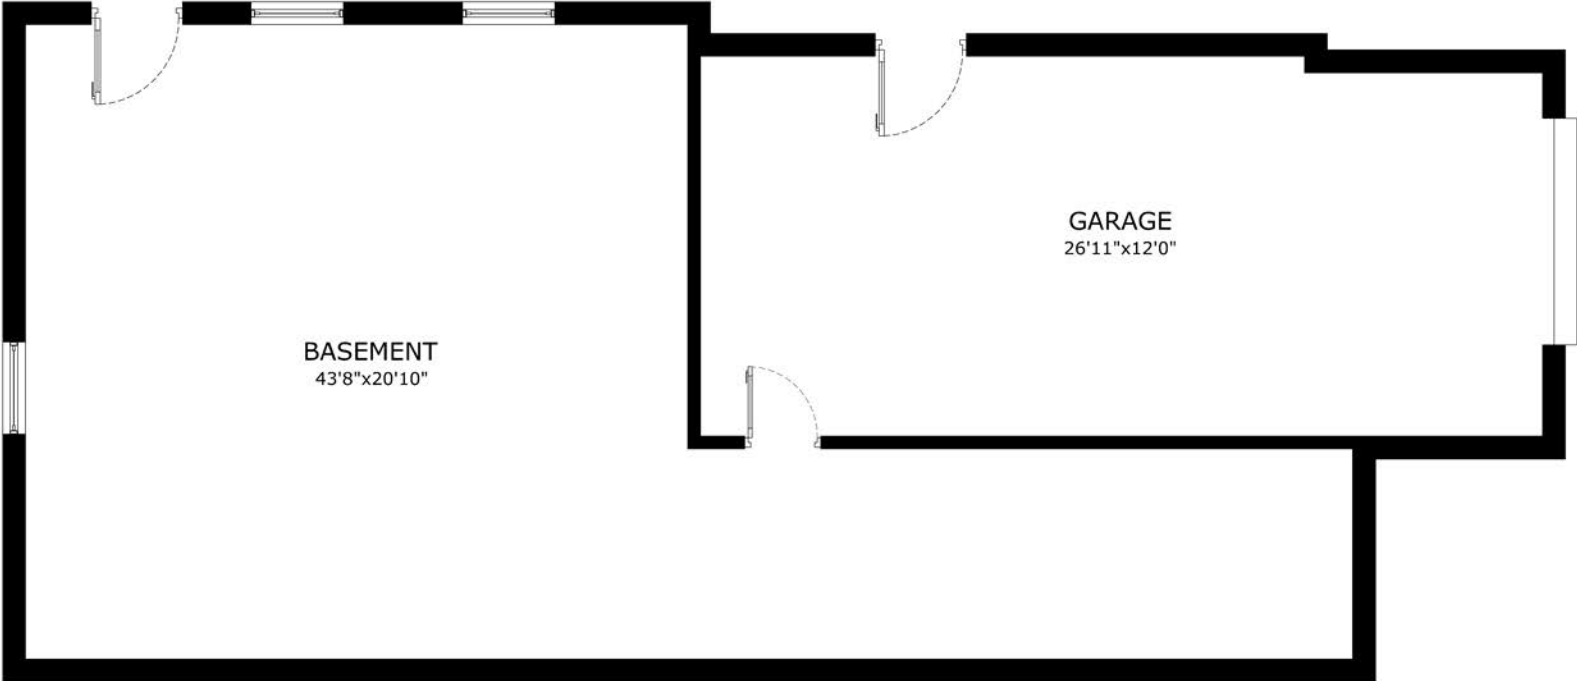

ADDRESS: 3538-3540 24th St., San Francisco, CA 94110 United States.

BASEMENT & GARAGE

'This floor plan is for illustration purposes only and is not intended to provide precise layout or measurements of the home. Potential buyers should investigate these issues to their own satisfaction.'