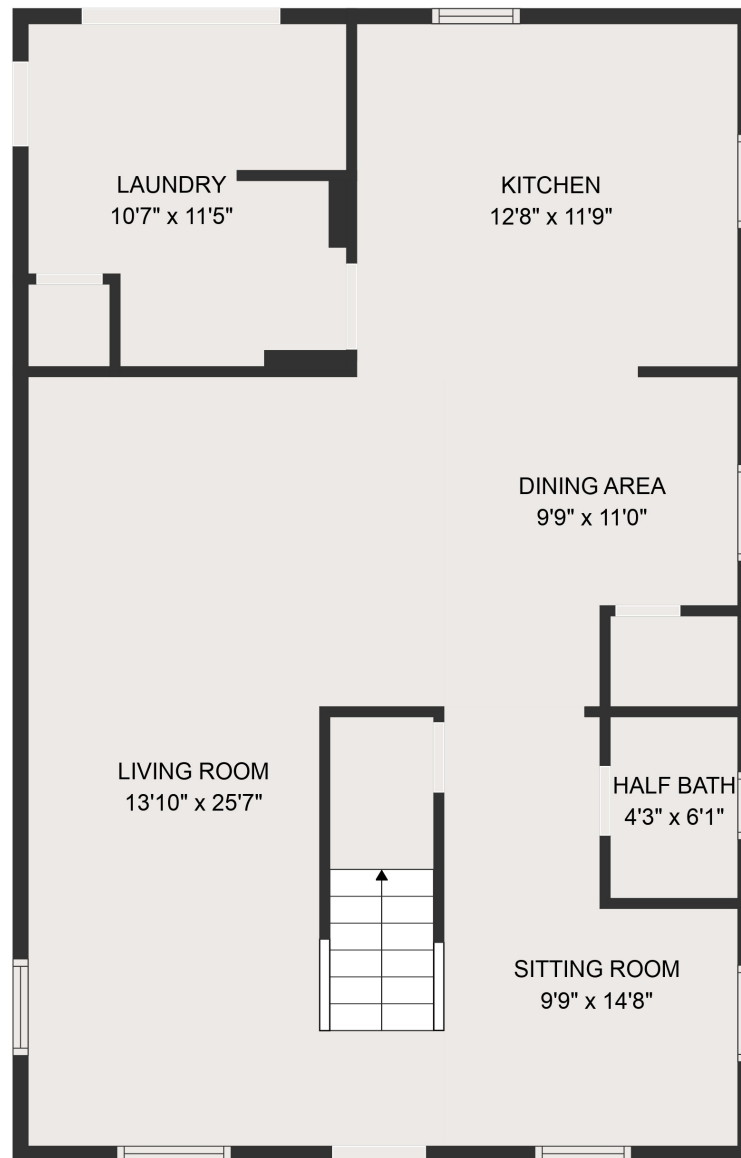

FLOOR 1

FLOOR 2

GROSS INTERNAL AREA  
 FLOOR 1: 883 sq. ft, FLOOR 2: 883 sq. ft  
 TOTAL: 1766 sq. ft

MEASUREMENTS ARE DEEMED HIGHLY RELIABLE BUT NOT GUARANTEED.

GROSS INTERNAL AREA  
FLOOR 1: 883 sq. ft, FLOOR 2: 883 sq. ft  
TOTAL: 1766 sq. ft

MEASUREMENTS ARE DEEMED HIGHLY RELIABLE BUT NOT GUARANTEED.

GROSS INTERNAL AREA  
FLOOR 1: 883 sq. ft, FLOOR 2: 883 sq. ft  
TOTAL: 1766 sq. ft  
MEASUREMENTS ARE DEEMED HIGHLY RELIABLE BUT NOT GUARANTEED.