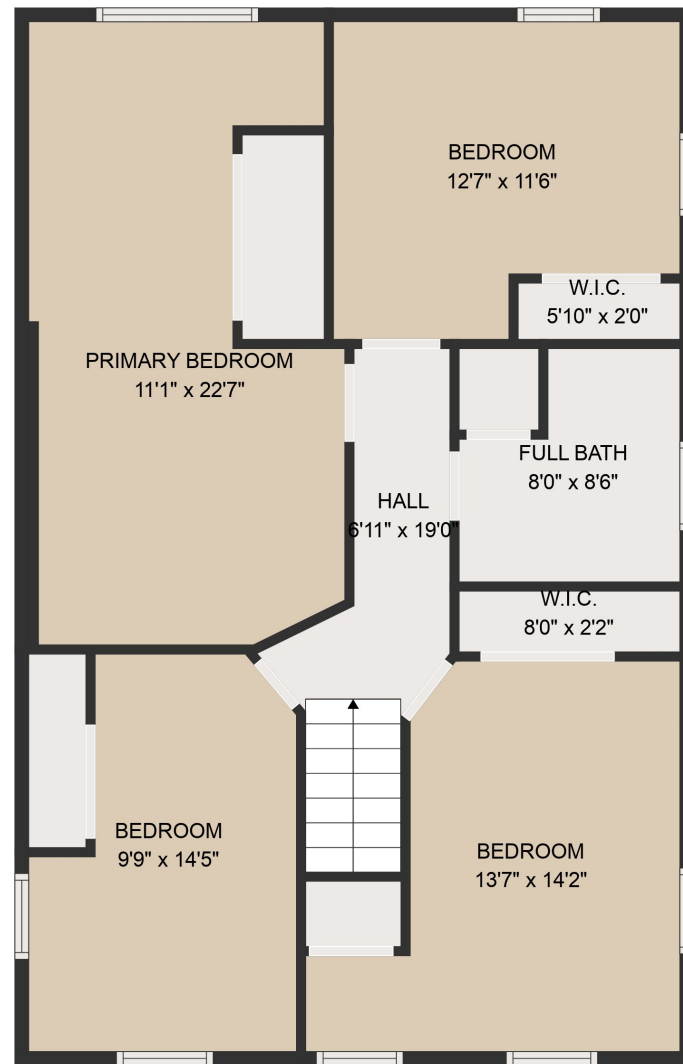

FLOOR 1

FLOOR 2

GROSS INTERNAL AREA  
 FLOOR 1: 883 sq. ft, FLOOR 2: 883 sq. ft  
 TOTAL: 1766 sq. ft

MEASUREMENTS ARE DEEMED HIGHLY RELIABLE BUT NOT GUARANTEED.

GROSS INTERNAL AREA  
FLOOR 1: 883 sq. ft, FLOOR 2: 883 sq. ft  
TOTAL: 1766 sq. ft

MEASUREMENTS ARE DEEMED HIGHLY RELIABLE BUT NOT GUARANTEED.

GROSS INTERNAL AREA  
FLOOR 1: 883 sq. ft, FLOOR 2: 883 sq. ft  
TOTAL: 1766 sq. ft  
MEASUREMENTS ARE DEEMED HIGHLY RELIABLE BUT NOT GUARANTEED.