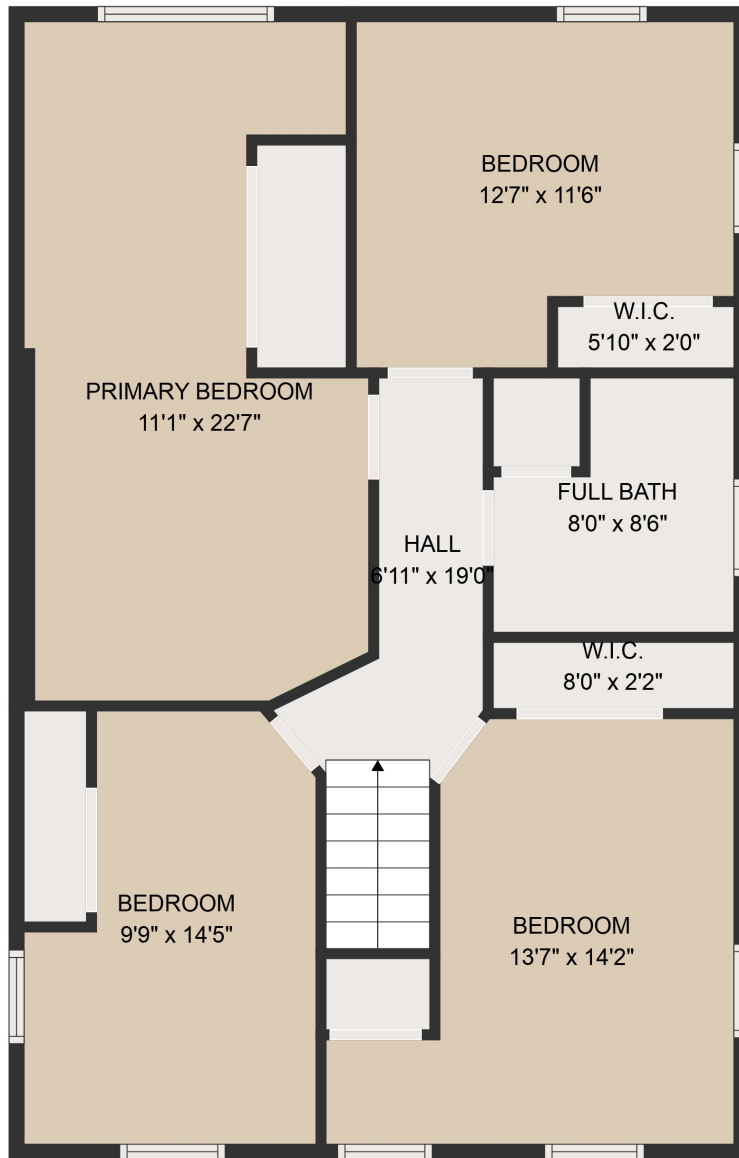

FLOOR 1

FLOOR 2

GROSS INTERNAL AREA  
 FLOOR 1: 883 sq. ft, FLOOR 2: 883 sq. ft  
 TOTAL: 1766 sq. ft

MEASUREMENTS ARE DEEMED HIGHLY RELIABLE BUT NOT GUARANTEED.

GROSS INTERNAL AREA  
FLOOR 1: 883 sq. ft, FLOOR 2: 883 sq. ft  
TOTAL: 1766 sq. ft

MEASUREMENTS ARE DEEMED HIGHLY RELIABLE BUT NOT GUARANTEED.

GROSS INTERNAL AREA  
FLOOR 1: 883 sq. ft, FLOOR 2: 883 sq. ft  
TOTAL: 1766 sq. ft  
MEASUREMENTS ARE DEEMED HIGHLY RELIABLE BUT NOT GUARANTEED.