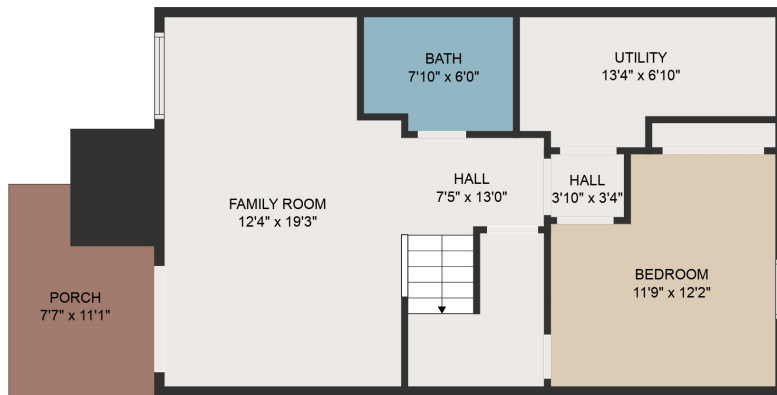

FLOOR 2

FLOOR 3

FLOOR 1

GROSS INTERNAL AREA
 FLOOR 1: 615 sq. ft, FLOOR 2: 698 sq. ft
 FLOOR 3: 708 sq. ft, EXCLUDED AREAS:
 PORCH: 113 sq. ft, TERRACE: 255 sq. ft
 TOTAL: 2021 sq. ft

MEASUREMENTS ARE DEEMED HIGHLY RELIABLE BUT NOT GUARANTEED.

GROSS INTERNAL AREA

FLOOR 1: 615 sq. ft, FLOOR 2: 698 sq. ft

FLOOR 3: 708 sq. ft, EXCLUDED AREAS:

PORCH: 113 sq. ft, TERRACE: 255 sq. ft

TOTAL: 2021 sq. ft

MEASUREMENTS ARE DEEMED HIGHLY RELIABLE BUT NOT GUARANTEED.