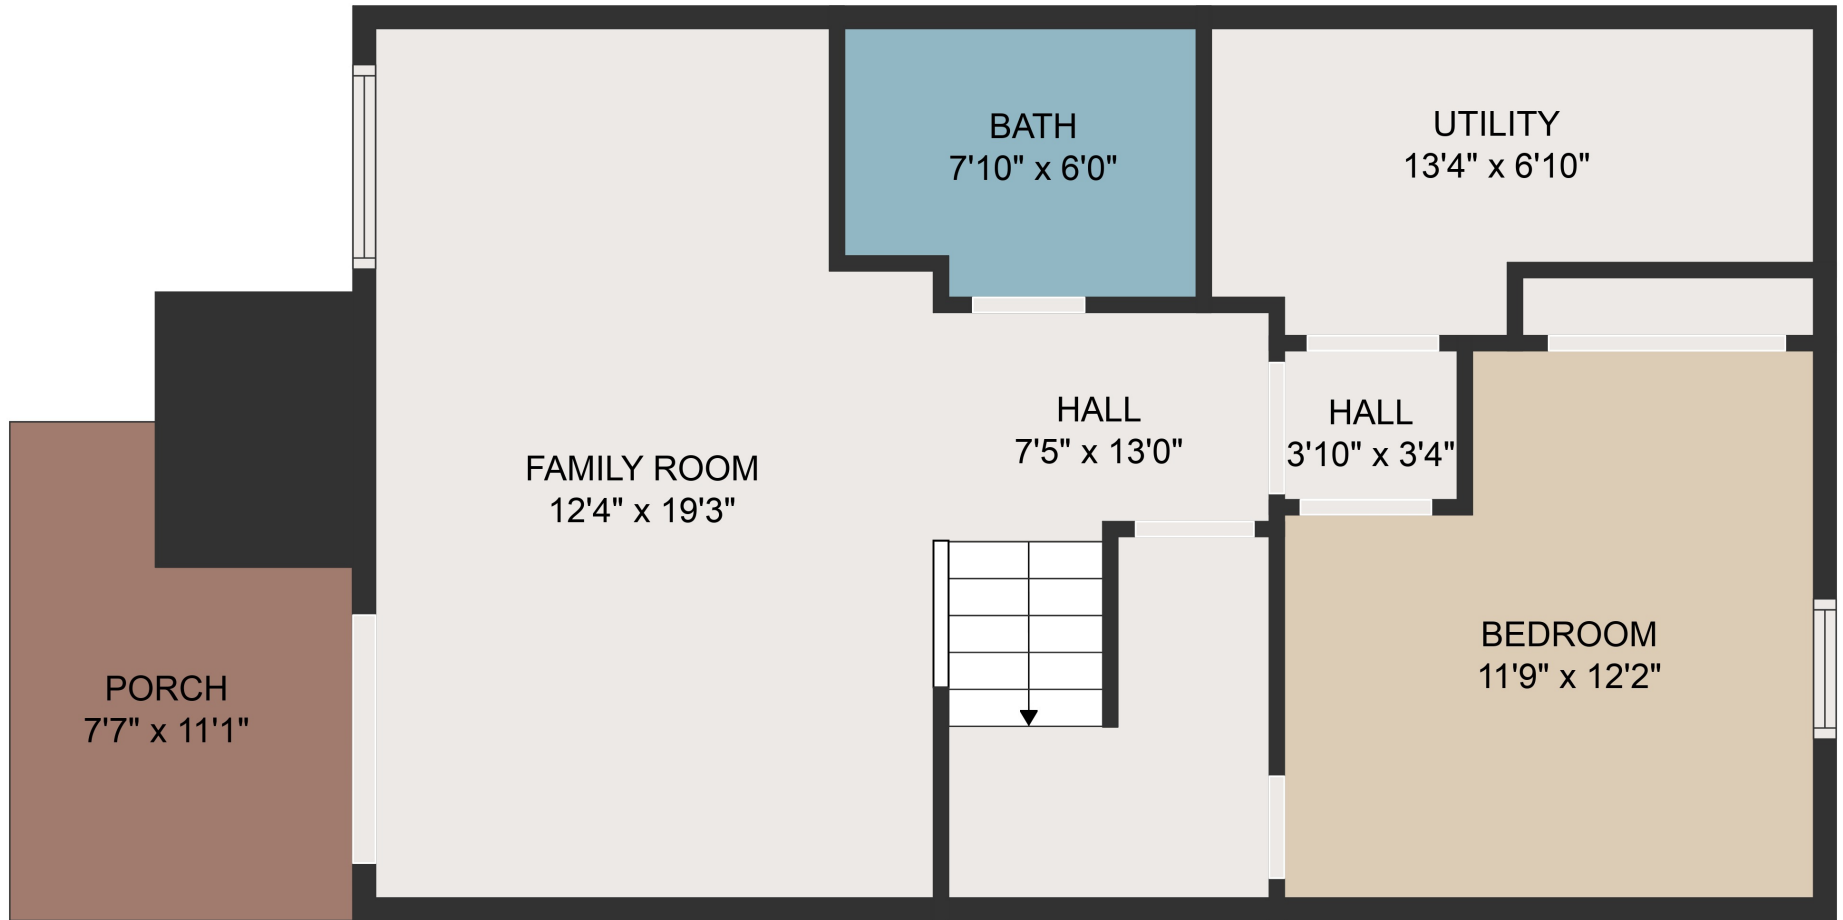

FLOOR 2

FLOOR 3

FLOOR 1

GROSS INTERNAL AREA
 FLOOR 1: 615 sq. ft, FLOOR 2: 698 sq. ft
 FLOOR 3: 708 sq. ft, EXCLUDED AREAS:
 PORCH: 113 sq. ft, TERRACE: 255 sq. ft
 TOTAL: 2021 sq. ft

MEASUREMENTS ARE DEEMED HIGHLY RELIABLE BUT NOT GUARANTEED.

GROSS INTERNAL AREA

FLOOR 1: 615 sq. ft, FLOOR 2: 698 sq. ft

FLOOR 3: 708 sq. ft, EXCLUDED AREAS:

PORCH: 113 sq. ft, TERRACE: 255 sq. ft

TOTAL: 2021 sq. ft

MEASUREMENTS ARE DEEMED HIGHLY RELIABLE BUT NOT GUARANTEED.