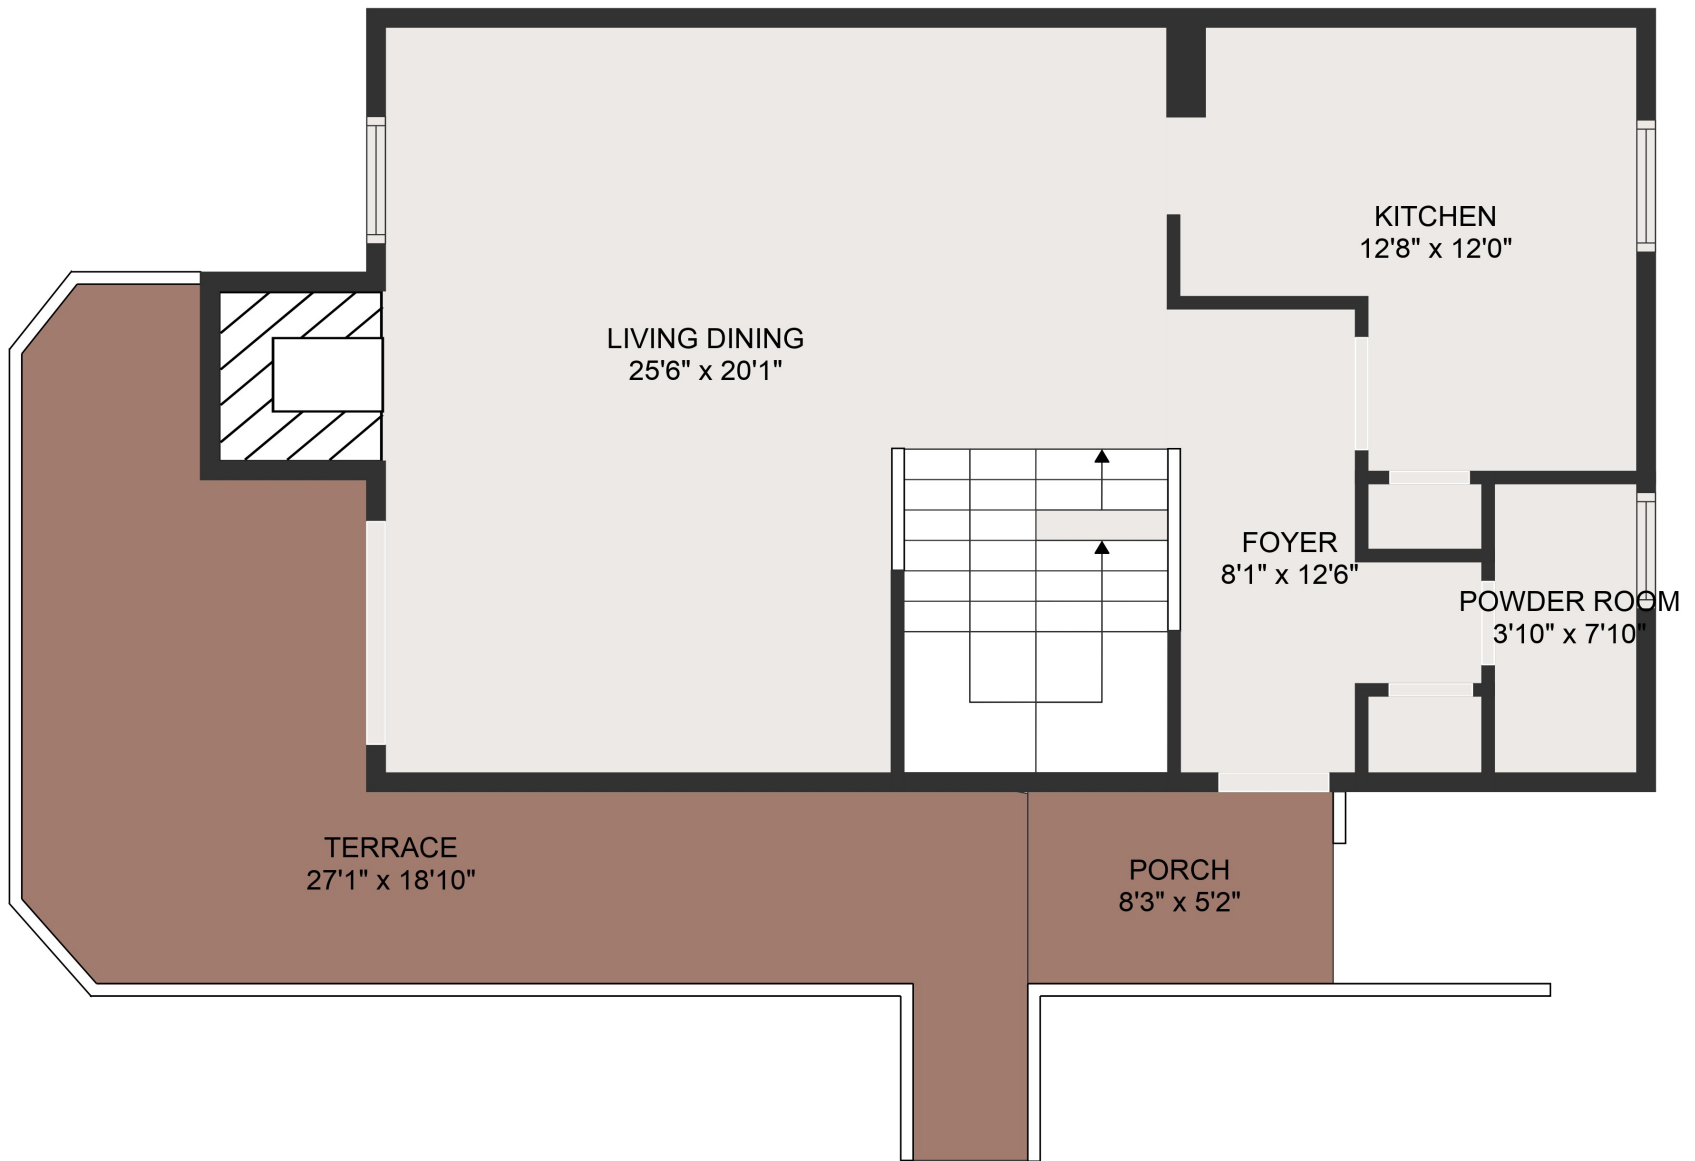

FLOOR 2

FLOOR 3

FLOOR 1

GROSS INTERNAL AREA
 FLOOR 1: 615 sq. ft, FLOOR 2: 698 sq. ft
 FLOOR 3: 708 sq. ft, EXCLUDED AREAS:
 PORCH: 113 sq. ft, TERRACE: 255 sq. ft
 TOTAL: 2021 sq. ft

MEASUREMENTS ARE DEEMED HIGHLY RELIABLE BUT NOT GUARANTEED.

GROSS INTERNAL AREA

FLOOR 1: 615 sq. ft, FLOOR 2: 698 sq. ft

FLOOR 3: 708 sq. ft, EXCLUDED AREAS:

PORCH: 113 sq. ft, TERRACE: 255 sq. ft

TOTAL: 2021 sq. ft

MEASUREMENTS ARE DEEMED HIGHLY RELIABLE BUT NOT GUARANTEED.