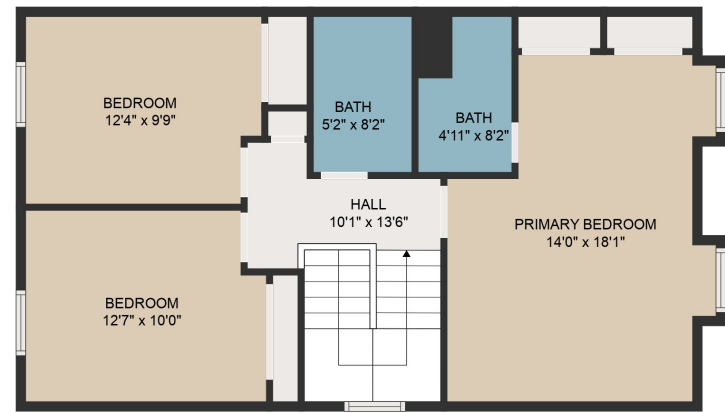

FLOOR 2

FLOOR 3

FLOOR 1

GROSS INTERNAL AREA
 FLOOR 1: 615 sq. ft, FLOOR 2: 698 sq. ft
 FLOOR 3: 708 sq. ft, EXCLUDED AREAS:
 PORCH: 113 sq. ft, TERRACE: 255 sq. ft
 TOTAL: 2021 sq. ft

MEASUREMENTS ARE DEEMED HIGHLY RELIABLE BUT NOT GUARANTEED.

GROSS INTERNAL AREA

FLOOR 1: 615 sq. ft, FLOOR 2: 698 sq. ft

FLOOR 3: 708 sq. ft, EXCLUDED AREAS:

PORCH: 113 sq. ft, TERRACE: 255 sq. ft

TOTAL: 2021 sq. ft

MEASUREMENTS ARE DEEMED HIGHLY RELIABLE BUT NOT GUARANTEED.