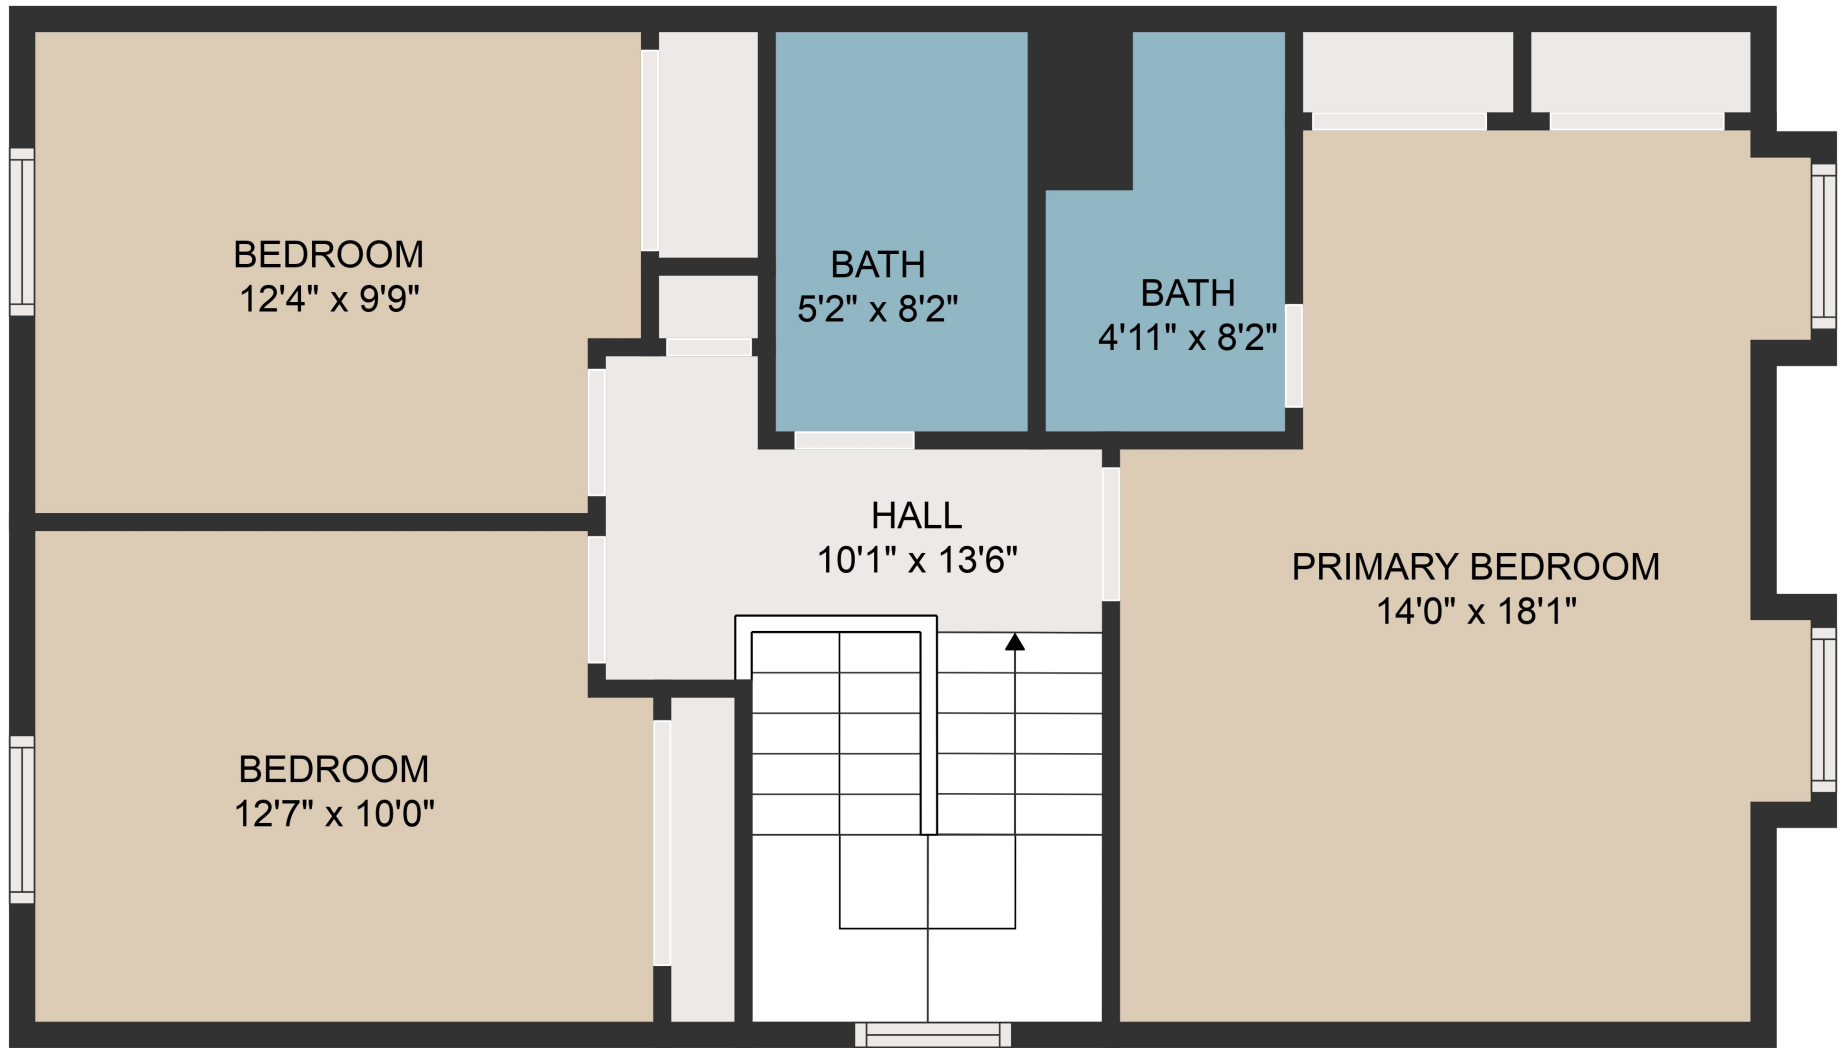

FLOOR 2

FLOOR 3

FLOOR 1

GROSS INTERNAL AREA
 FLOOR 1: 615 sq. ft, FLOOR 2: 698 sq. ft
 FLOOR 3: 708 sq. ft, EXCLUDED AREAS:
 PORCH: 113 sq. ft, TERRACE: 255 sq. ft
 TOTAL: 2021 sq. ft

MEASUREMENTS ARE DEEMED HIGHLY RELIABLE BUT NOT GUARANTEED.

GROSS INTERNAL AREA

FLOOR 1: 615 sq. ft, FLOOR 2: 698 sq. ft

FLOOR 3: 708 sq. ft, EXCLUDED AREAS:

PORCH: 113 sq. ft, TERRACE: 255 sq. ft

TOTAL: 2021 sq. ft

MEASUREMENTS ARE DEEMED HIGHLY RELIABLE BUT NOT GUARANTEED.