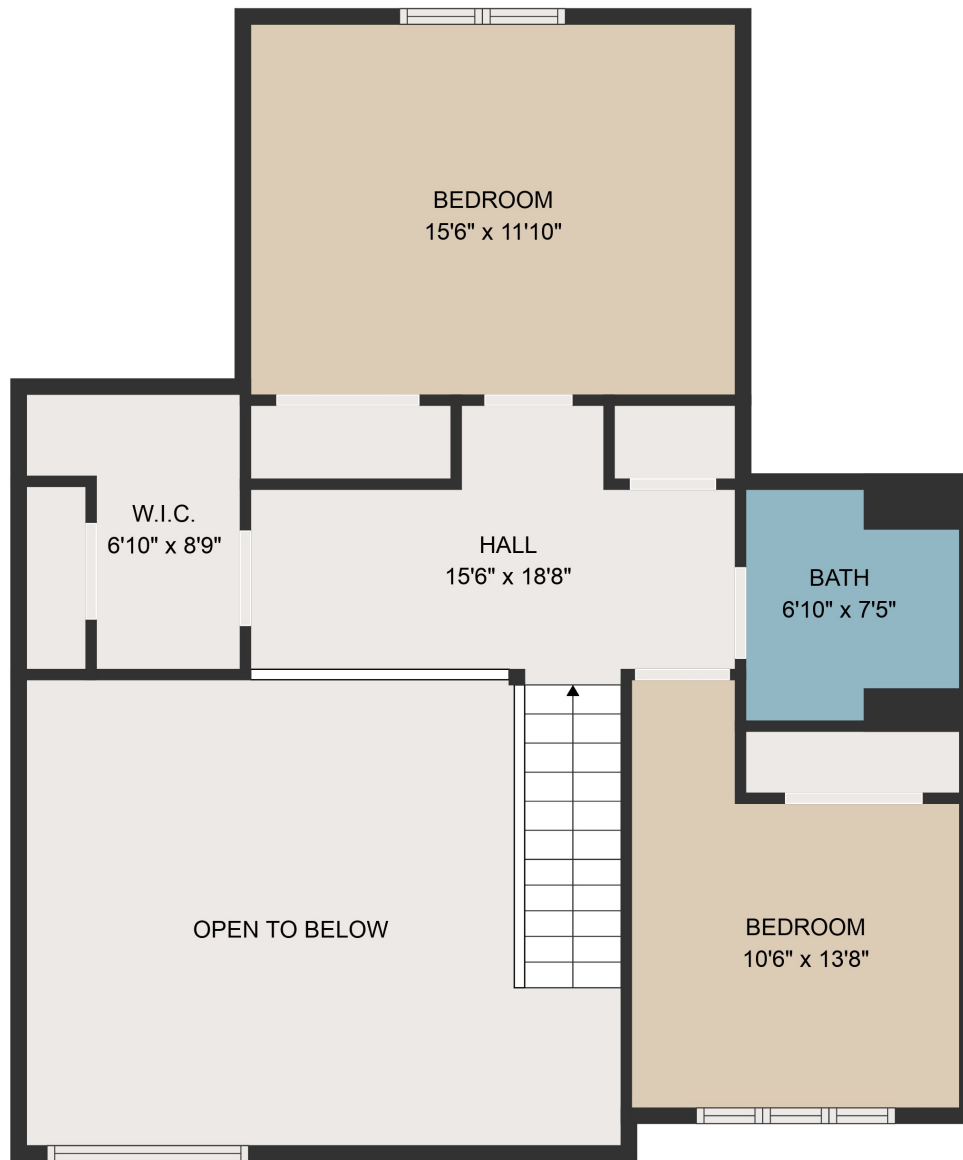

FLOOR 1

FLOOR 2

TOTAL: 1537 sq. ft
 FLOOR 1: 918 sq. ft, FLOOR 2: 619 sq. ft
 EXCLUDED AREAS: FIREPLACE: 8 sq. ft, OPEN TO BELOW: 251 sq. ft

MEASUREMENTS ARE DEEMED HIGHLY RELIABLE BUT NOT GUARANTEED.

TOTAL: 1537 sq. ft

FLOOR 1: 918 sq. ft, FLOOR 2: 619 sq. ft

EXCLUDED AREAS: FIREPLACE: 8 sq. ft, OPEN TO BELOW: 251 sq. ft

MEASUREMENTS ARE DEEMED HIGHLY RELIABLE BUT NOT GUARANTEED.

TOTAL: 1537 sq. ft
FLOOR 1: 918 sq. ft, FLOOR 2: 619 sq. ft
EXCLUDED AREAS: FIREPLACE: 8 sq. ft, OPEN TO BELOW: 251 sq. ft