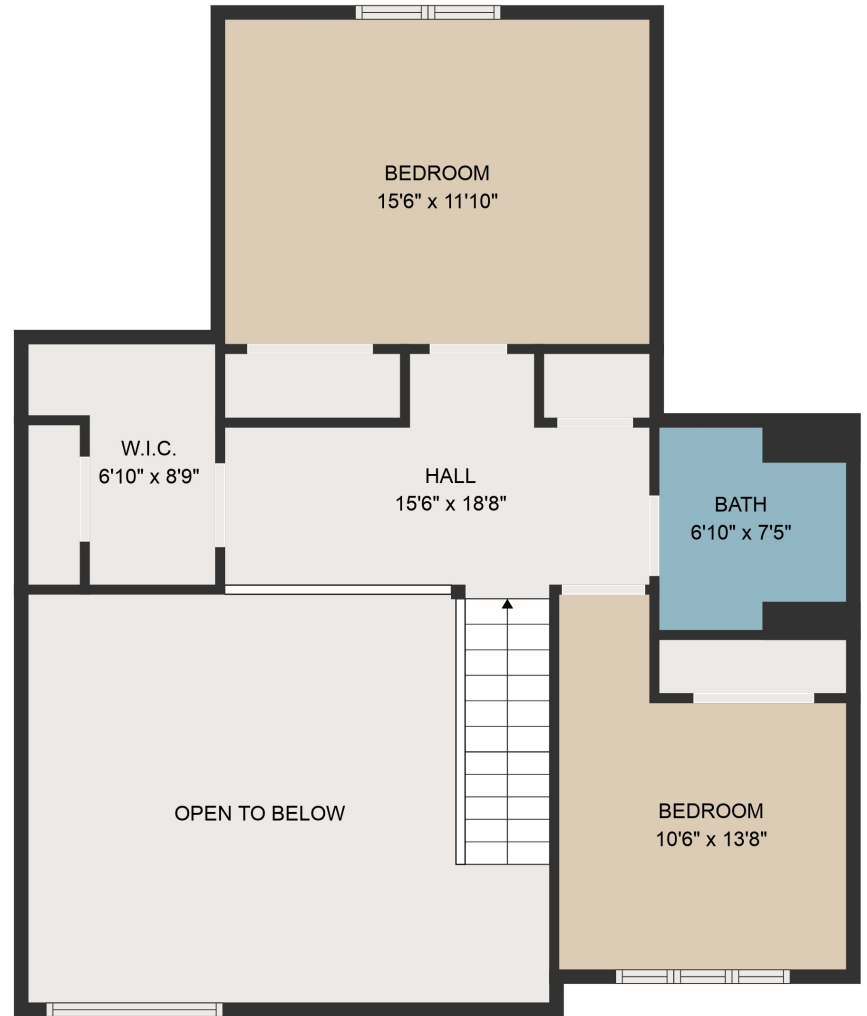

FLOOR 1

FLOOR 2

TOTAL: 1537 sq. ft
 FLOOR 1: 918 sq. ft, FLOOR 2: 619 sq. ft
 EXCLUDED AREAS: FIREPLACE: 8 sq. ft, OPEN TO BELOW: 251 sq. ft

MEASUREMENTS ARE DEEMED HIGHLY RELIABLE BUT NOT GUARANTEED.

TOTAL: 1537 sq. ft

FLOOR 1: 918 sq. ft, FLOOR 2: 619 sq. ft

EXCLUDED AREAS: FIREPLACE: 8 sq. ft, OPEN TO BELOW: 251 sq. ft

MEASUREMENTS ARE DEEMED HIGHLY RELIABLE BUT NOT GUARANTEED.

TOTAL: 1537 sq. ft
FLOOR 1: 918 sq. ft, FLOOR 2: 619 sq. ft
EXCLUDED AREAS: FIREPLACE: 8 sq. ft, OPEN TO BELOW: 251 sq. ft