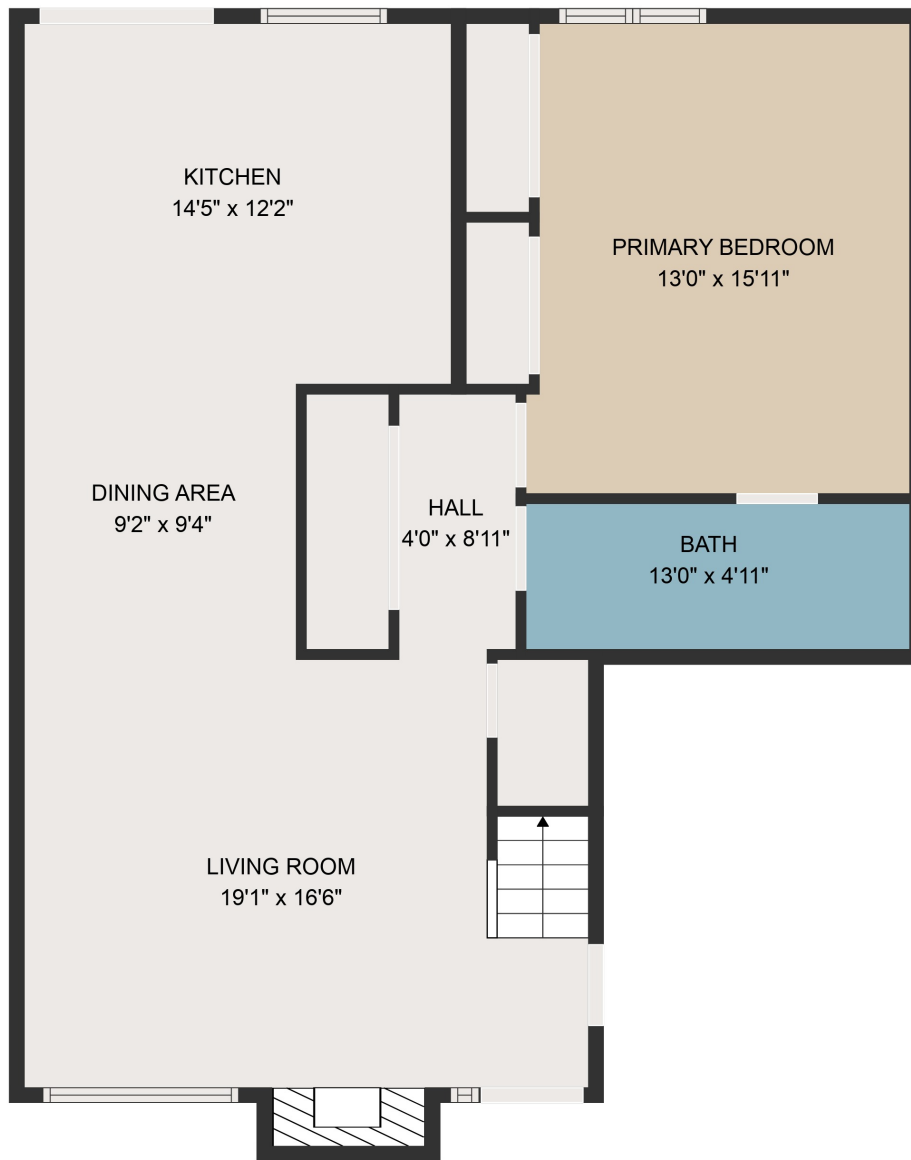

FLOOR 1

FLOOR 2

TOTAL: 1537 sq. ft
 FLOOR 1: 918 sq. ft, FLOOR 2: 619 sq. ft
 EXCLUDED AREAS: FIREPLACE: 8 sq. ft, OPEN TO BELOW: 251 sq. ft

MEASUREMENTS ARE DEEMED HIGHLY RELIABLE BUT NOT GUARANTEED.

TOTAL: 1537 sq. ft

FLOOR 1: 918 sq. ft, FLOOR 2: 619 sq. ft

EXCLUDED AREAS: FIREPLACE: 8 sq. ft, OPEN TO BELOW: 251 sq. ft

MEASUREMENTS ARE DEEMED HIGHLY RELIABLE BUT NOT GUARANTEED.

TOTAL: 1537 sq. ft
FLOOR 1: 918 sq. ft, FLOOR 2: 619 sq. ft
EXCLUDED AREAS: FIREPLACE: 8 sq. ft, OPEN TO BELOW: 251 sq. ft