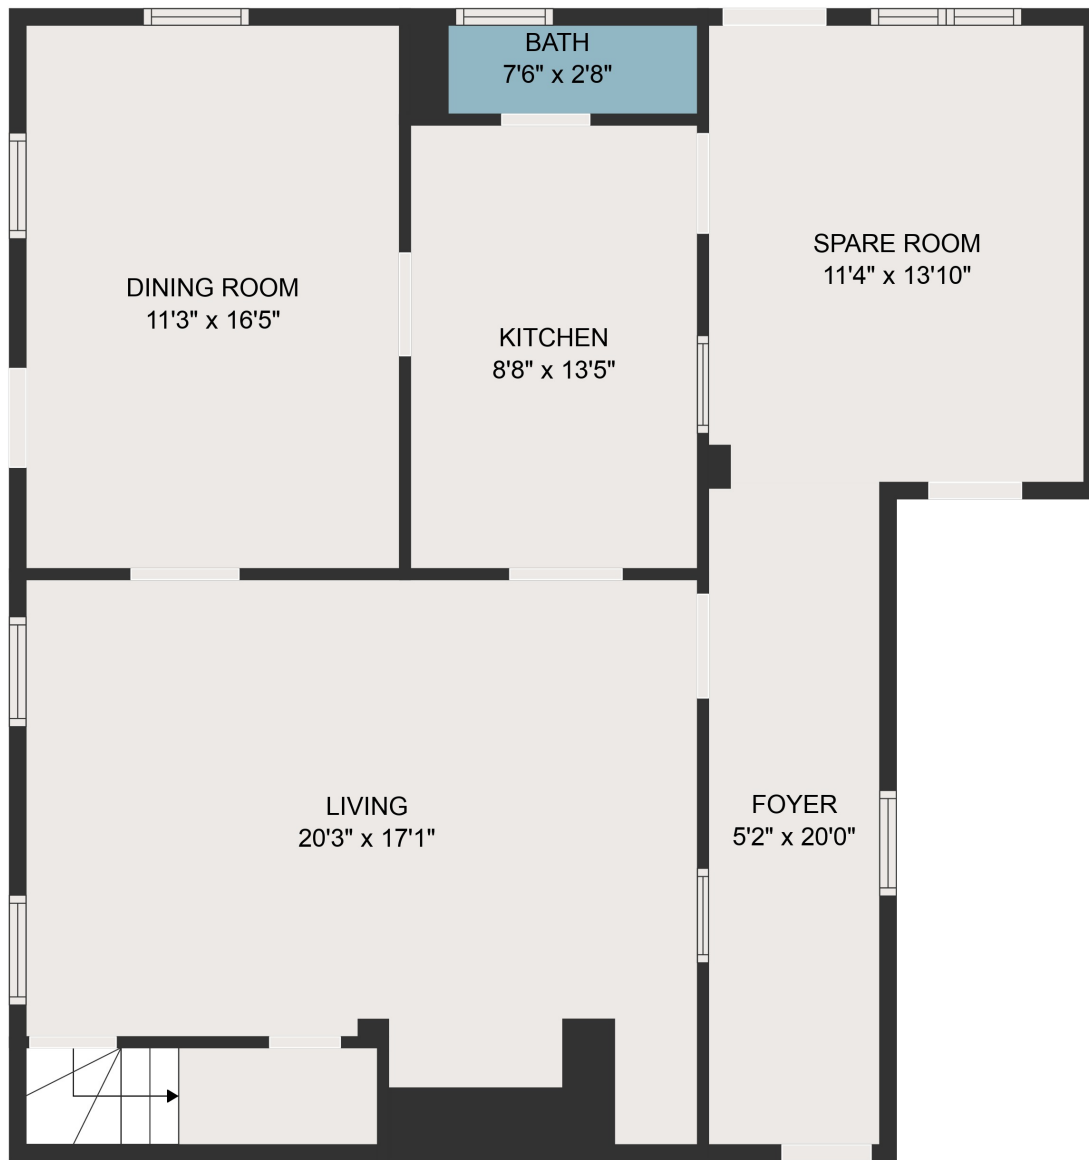

FLOOR 1

FLOOR 2

FLOOR 3

GROSS INTERNAL AREA
 FLOOR 1: 957 sq. ft, FLOOR 2: 724 sq. ft
 FLOOR 3: 545 sq. ft
 TOTAL: 2227 sq. ft
 MEASUREMENTS ARE DEEMED HIGHLY RELIABLE BUT NOT GUARANTEED.

GROSS INTERNAL AREA
FLOOR 1: 957 sq. ft, FLOOR 2: 724 sq. ft
FLOOR 3: 545 sq. ft
TOTAL: 2227 sq. ft

MEASUREMENTS ARE DEEMED HIGHLY RELIABLE BUT NOT GUARANTEED.

GROSS INTERNAL AREA
FLOOR 1: 957 sq. ft, FLOOR 2: 724 sq. ft
FLOOR 3: 545 sq. ft
TOTAL: 2227 sq. ft
MEASUREMENTS ARE DEEMED HIGHLY RELIABLE BUT NOT GUARANTEED.

GROSS INTERNAL AREA
FLOOR 1: 957 sq. ft, FLOOR 2: 724 sq. ft
FLOOR 3: 545 sq. ft
TOTAL: 2227 sq. ft

MEASUREMENTS ARE DEEMED HIGHLY RELIABLE BUT NOT GUARANTEED.