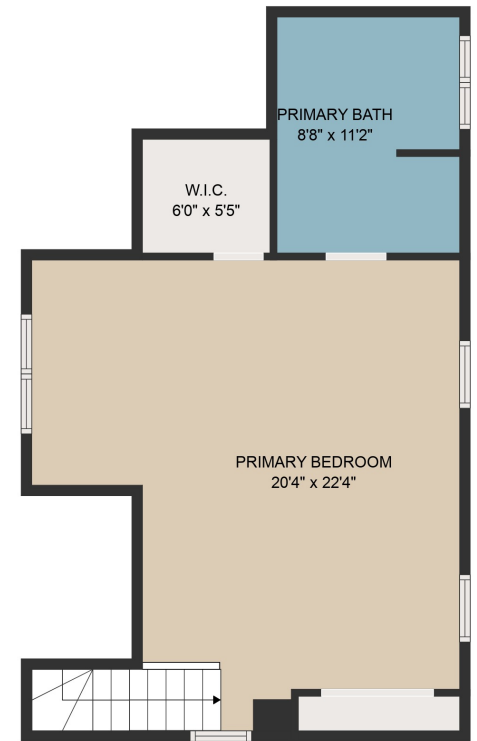

FLOOR 1

FLOOR 2

FLOOR 3

GROSS INTERNAL AREA
 FLOOR 1: 957 sq. ft, FLOOR 2: 724 sq. ft
 FLOOR 3: 545 sq. ft
 TOTAL: 2227 sq. ft
 MEASUREMENTS ARE DEEMED HIGHLY RELIABLE BUT NOT GUARANTEED.

GROSS INTERNAL AREA
FLOOR 1: 957 sq. ft, FLOOR 2: 724 sq. ft
FLOOR 3: 545 sq. ft
TOTAL: 2227 sq. ft

MEASUREMENTS ARE DEEMED HIGHLY RELIABLE BUT NOT GUARANTEED.

GROSS INTERNAL AREA
FLOOR 1: 957 sq. ft, FLOOR 2: 724 sq. ft
FLOOR 3: 545 sq. ft
TOTAL: 2227 sq. ft
MEASUREMENTS ARE DEEMED HIGHLY RELIABLE BUT NOT GUARANTEED.

GROSS INTERNAL AREA
FLOOR 1: 957 sq. ft, FLOOR 2: 724 sq. ft
FLOOR 3: 545 sq. ft
TOTAL: 2227 sq. ft

MEASUREMENTS ARE DEEMED HIGHLY RELIABLE BUT NOT GUARANTEED.