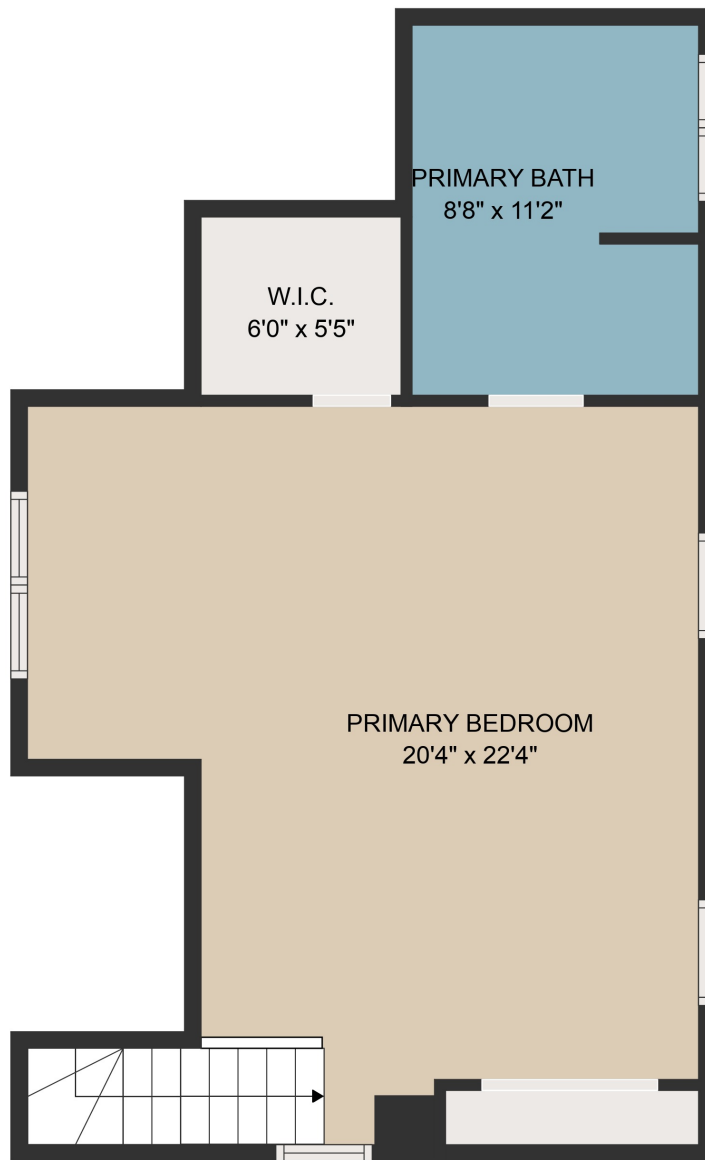

FLOOR 1

FLOOR 2

FLOOR 3

GROSS INTERNAL AREA
 FLOOR 1: 957 sq. ft, FLOOR 2: 724 sq. ft
 FLOOR 3: 545 sq. ft
 TOTAL: 2227 sq. ft
 MEASUREMENTS ARE DEEMED HIGHLY RELIABLE BUT NOT GUARANTEED.

GROSS INTERNAL AREA
FLOOR 1: 957 sq. ft, FLOOR 2: 724 sq. ft
FLOOR 3: 545 sq. ft
TOTAL: 2227 sq. ft

MEASUREMENTS ARE DEEMED HIGHLY RELIABLE BUT NOT GUARANTEED.

GROSS INTERNAL AREA
FLOOR 1: 957 sq. ft, FLOOR 2: 724 sq. ft
FLOOR 3: 545 sq. ft
TOTAL: 2227 sq. ft
MEASUREMENTS ARE DEEMED HIGHLY RELIABLE BUT NOT GUARANTEED.

GROSS INTERNAL AREA
FLOOR 1: 957 sq. ft, FLOOR 2: 724 sq. ft
FLOOR 3: 545 sq. ft
TOTAL: 2227 sq. ft

MEASUREMENTS ARE DEEMED HIGHLY RELIABLE BUT NOT GUARANTEED.