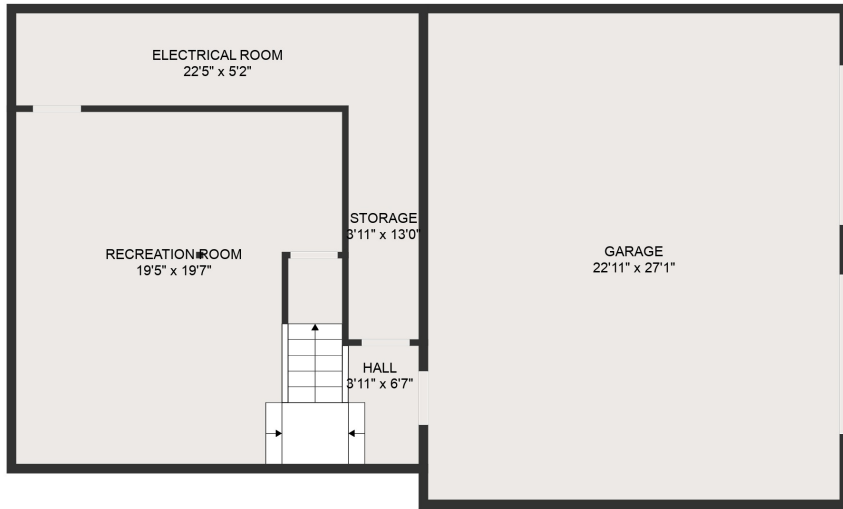

FLOOR 2

FLOOR 3

FLOOR 1

GROSS INTERNAL AREA
 FLOOR 1: 562 sq. ft, FLOOR 2: 1279 sq. ft
 FLOOR 3: 730 sq. ft, EXCLUDED AREAS:
 GARAGE: 620 sq. ft
 TOTAL: 2571 sq. ft

MEASUREMENTS ARE DEEMED HIGHLY RELIABLE BUT NOT GUARANTEED.

GROSS INTERNAL AREA

FLOOR 1: 562 sq. ft, FLOOR 2: 1279 sq. ft

FLOOR 3: 730 sq. ft, EXCLUDED AREAS:

GARAGE: 620 sq. ft

TOTAL: 2571 sq. ft

MEASUREMENTS ARE DEEMED HIGHLY RELIABLE BUT NOT GUARANTEED.

GROSS INTERNAL AREA
 FLOOR 1: 562 sq. ft, FLOOR 2: 1279 sq. ft
 FLOOR 3: 730 sq. ft, EXCLUDED AREAS:
 GARAGE: 620 sq. ft
 TOTAL: 2571 sq. ft

MEASUREMENTS ARE DEEMED HIGHLY RELIABLE BUT NOT GUARANTEED.

GROSS INTERNAL AREA

FLOOR 1: 562 sq. ft, FLOOR 2: 1279 sq. ft

FLOOR 3: 730 sq. ft, EXCLUDED AREAS:

GARAGE: 620 sq. ft

TOTAL: 2571 sq. ft

MEASUREMENTS ARE DEEMED HIGHLY RELIABLE BUT NOT GUARANTEED.