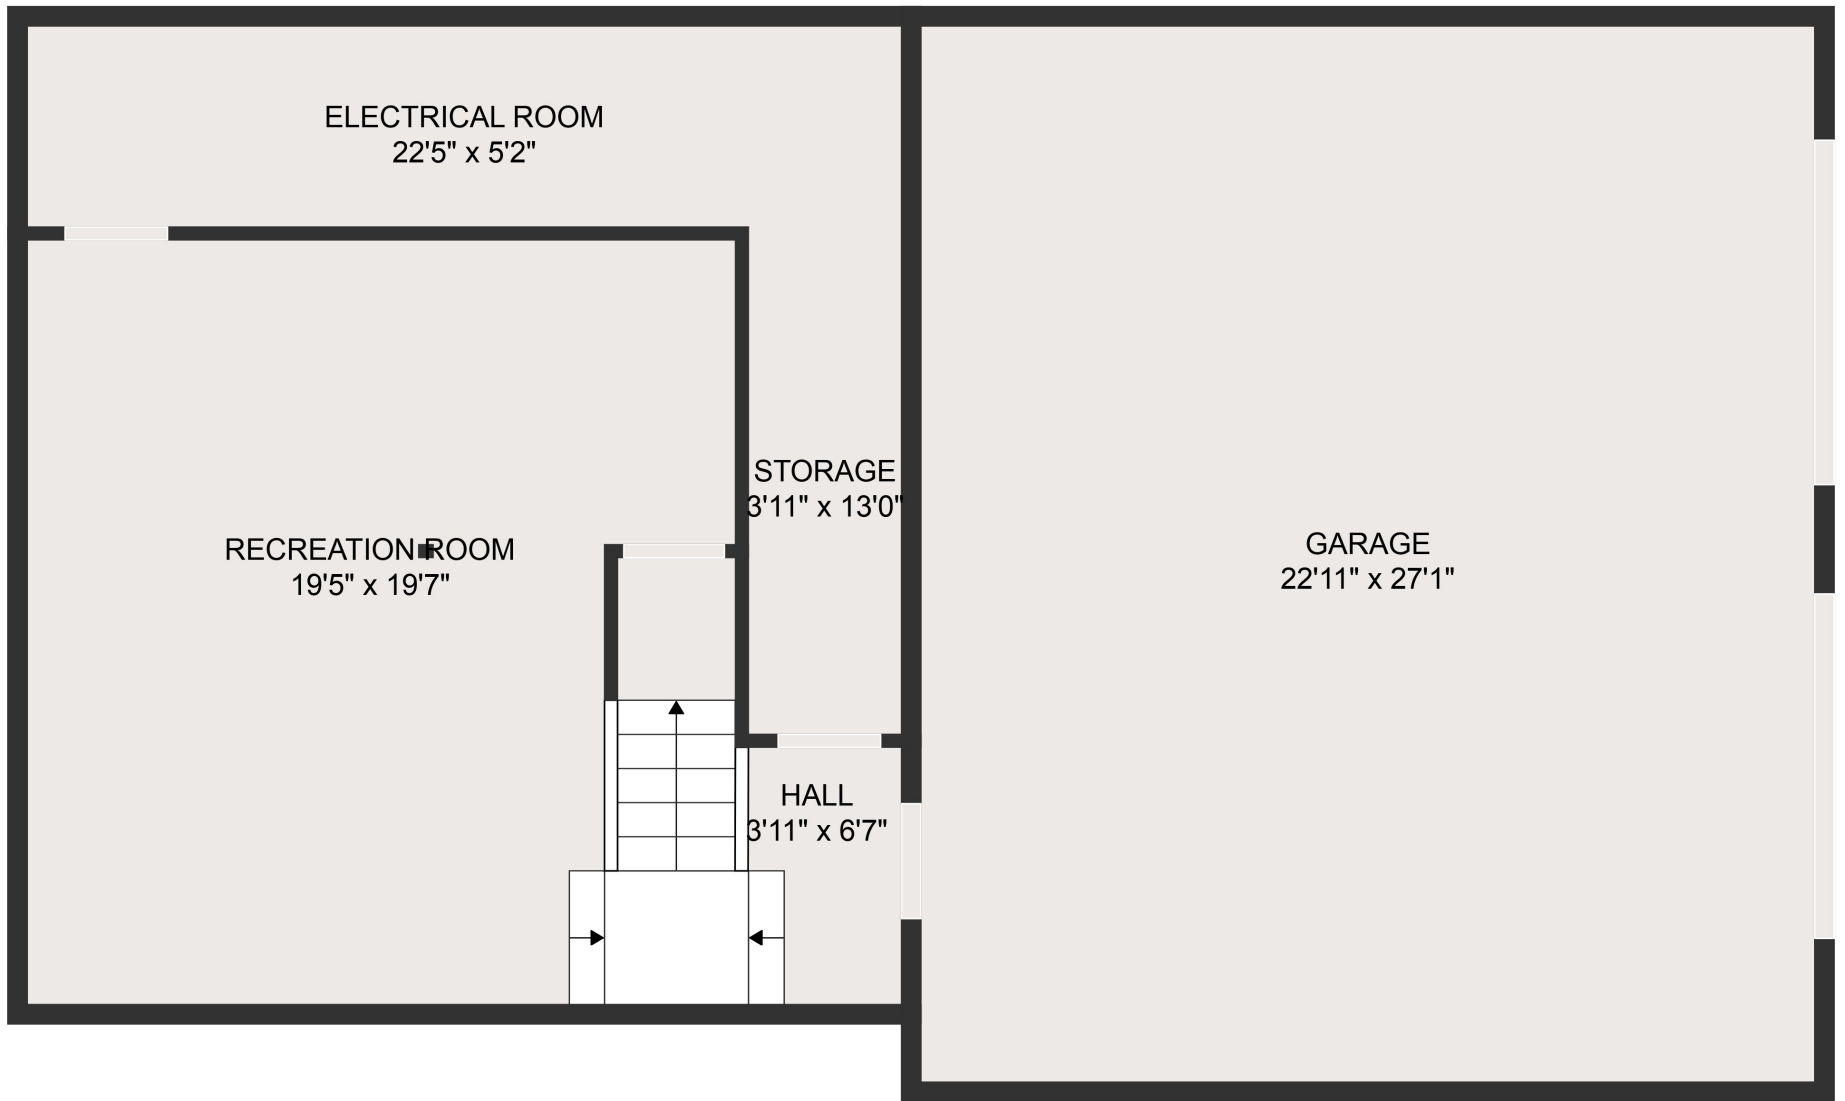

FLOOR 2

FLOOR 3

FLOOR 1

GROSS INTERNAL AREA
 FLOOR 1: 562 sq. ft, FLOOR 2: 1279 sq. ft
 FLOOR 3: 730 sq. ft, EXCLUDED AREAS:
 GARAGE: 620 sq. ft
 TOTAL: 2571 sq. ft

MEASUREMENTS ARE DEEMED HIGHLY RELIABLE BUT NOT GUARANTEED.

GROSS INTERNAL AREA

FLOOR 1: 562 sq. ft, FLOOR 2: 1279 sq. ft

FLOOR 3: 730 sq. ft, EXCLUDED AREAS:

GARAGE: 620 sq. ft

TOTAL: 2571 sq. ft

MEASUREMENTS ARE DEEMED HIGHLY RELIABLE BUT NOT GUARANTEED.

GROSS INTERNAL AREA
 FLOOR 1: 562 sq. ft, FLOOR 2: 1279 sq. ft
 FLOOR 3: 730 sq. ft, EXCLUDED AREAS:
 GARAGE: 620 sq. ft
 TOTAL: 2571 sq. ft

MEASUREMENTS ARE DEEMED HIGHLY RELIABLE BUT NOT GUARANTEED.

GROSS INTERNAL AREA

FLOOR 1: 562 sq. ft, FLOOR 2: 1279 sq. ft

FLOOR 3: 730 sq. ft, EXCLUDED AREAS:

GARAGE: 620 sq. ft

TOTAL: 2571 sq. ft

MEASUREMENTS ARE DEEMED HIGHLY RELIABLE BUT NOT GUARANTEED.