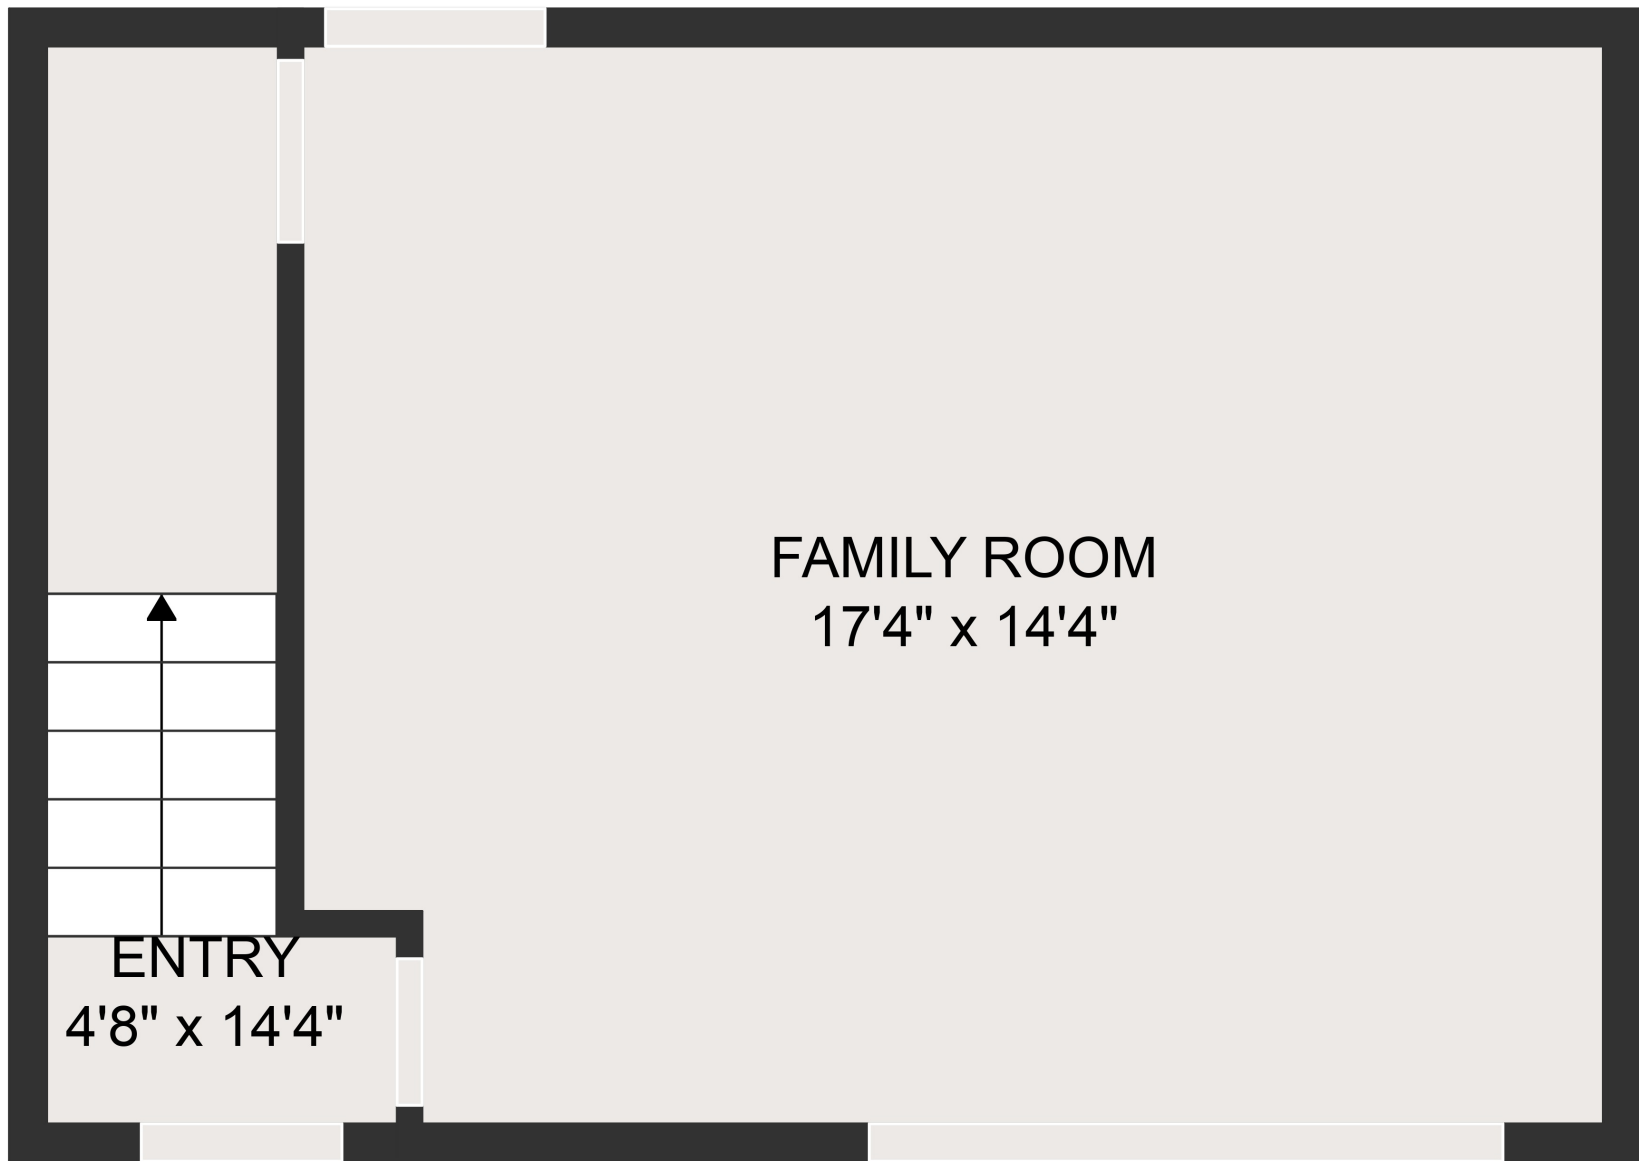

FLOOR 1

FLOOR 2

GROSS INTERNAL AREA
 FLOOR 1: 297 sq. ft, FLOOR 2: 1156 sq. ft
 TOTAL: 1453 sq. ft

MEASUREMENTS ARE DEEMED HIGHLY RELIABLE BUT NOT GUARANTEED.

GROSS INTERNAL AREA
FLOOR 1: 297 sq. ft, FLOOR 2: 1156 sq. ft
TOTAL: 1453 sq. ft
MEASUREMENTS ARE DEEMED HIGHLY RELIABLE BUT NOT GUARANTEED.

GROSS INTERNAL AREA
FLOOR 1: 297 sq. ft, FLOOR 2: 1156 sq. ft
TOTAL: 1453 sq. ft
MEASUREMENTS ARE DEEMED HIGHLY RELIABLE BUT NOT GUARANTEED.