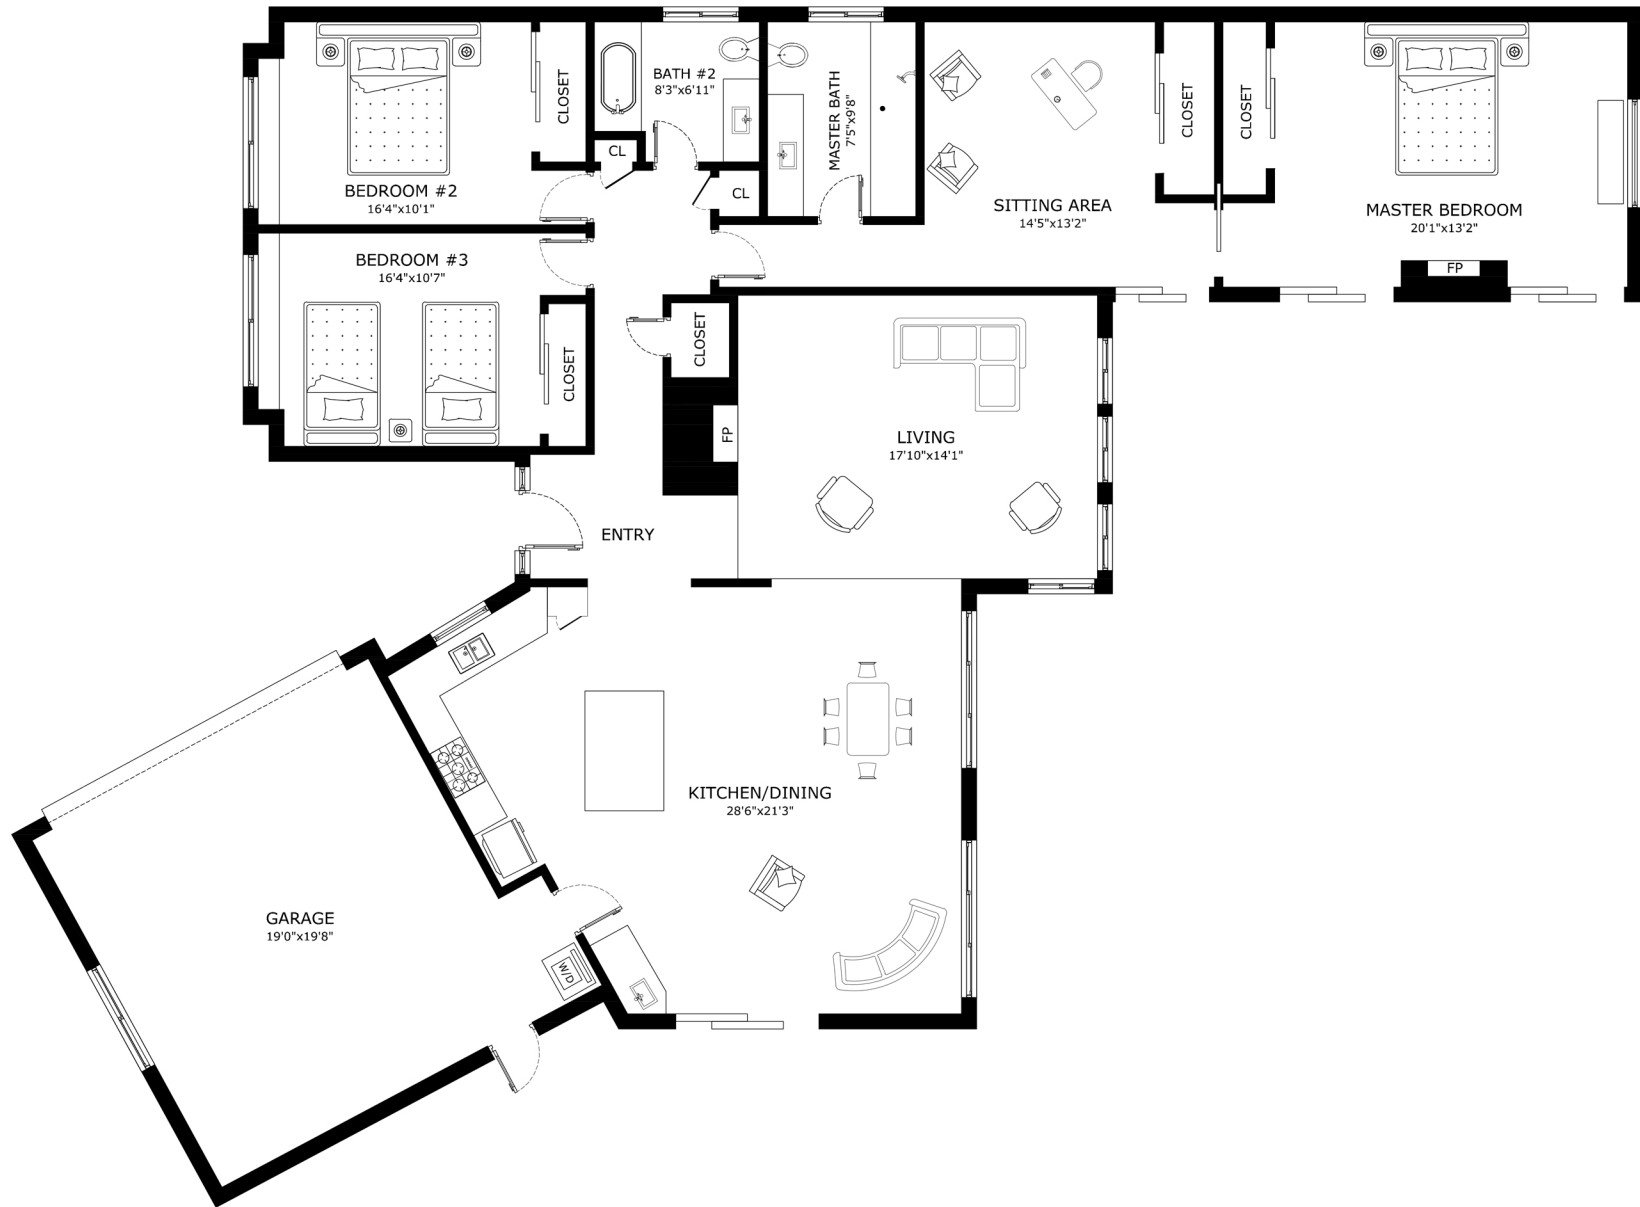

ADDRESS: 12800 Brookpark Rd Oakland, CA 94619.

MAIN LEVEL

Living Area = 2,060 Sq.Ft.  
Total Area = 2,436 Sq.Ft.

'This floor plan is for illustration purposes only and is not intended to provide precise layout or measurements of the home. Potential buyers should investigate these issues to their own satisfaction.'