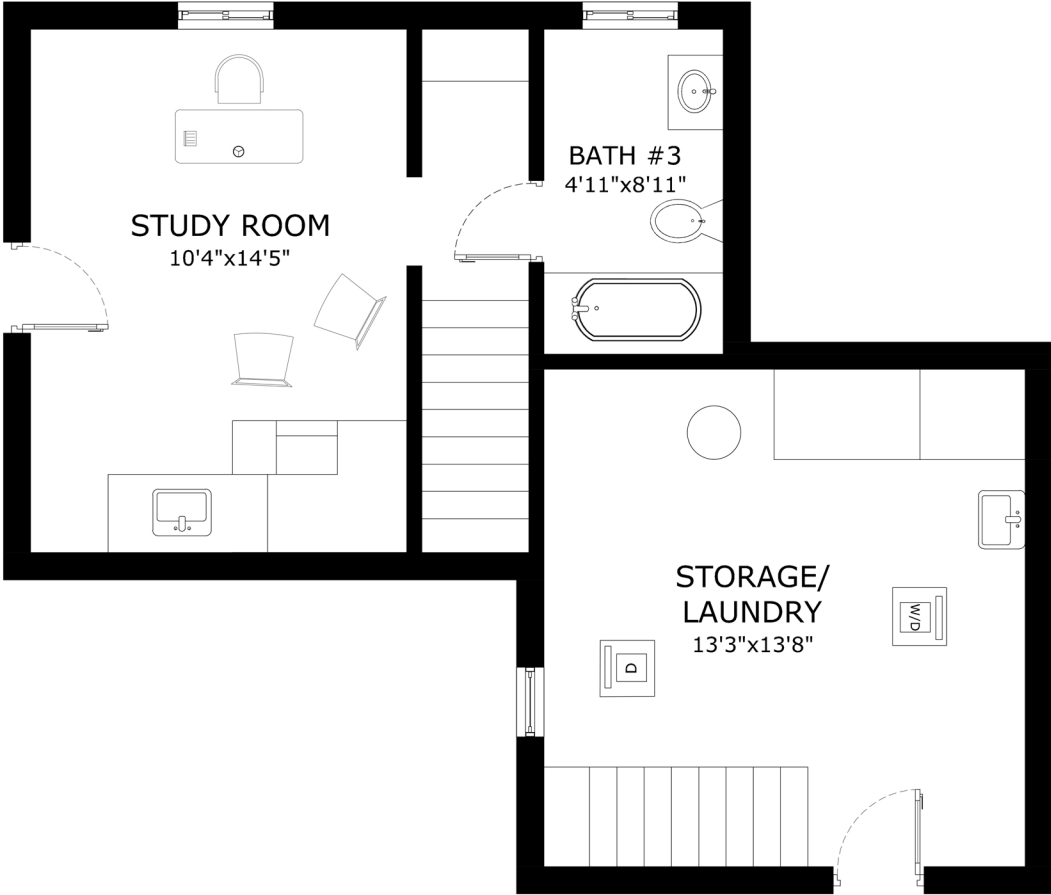

ADDRESS: 5485 El Camile Ave. Oakland, CA 94619.

LOWER LEVEL

'This floor plan is for illustration purposes only and is not intended to provide precise layout or measurements of the home. Potential buyers should investigate these issues to their own satisfaction.'