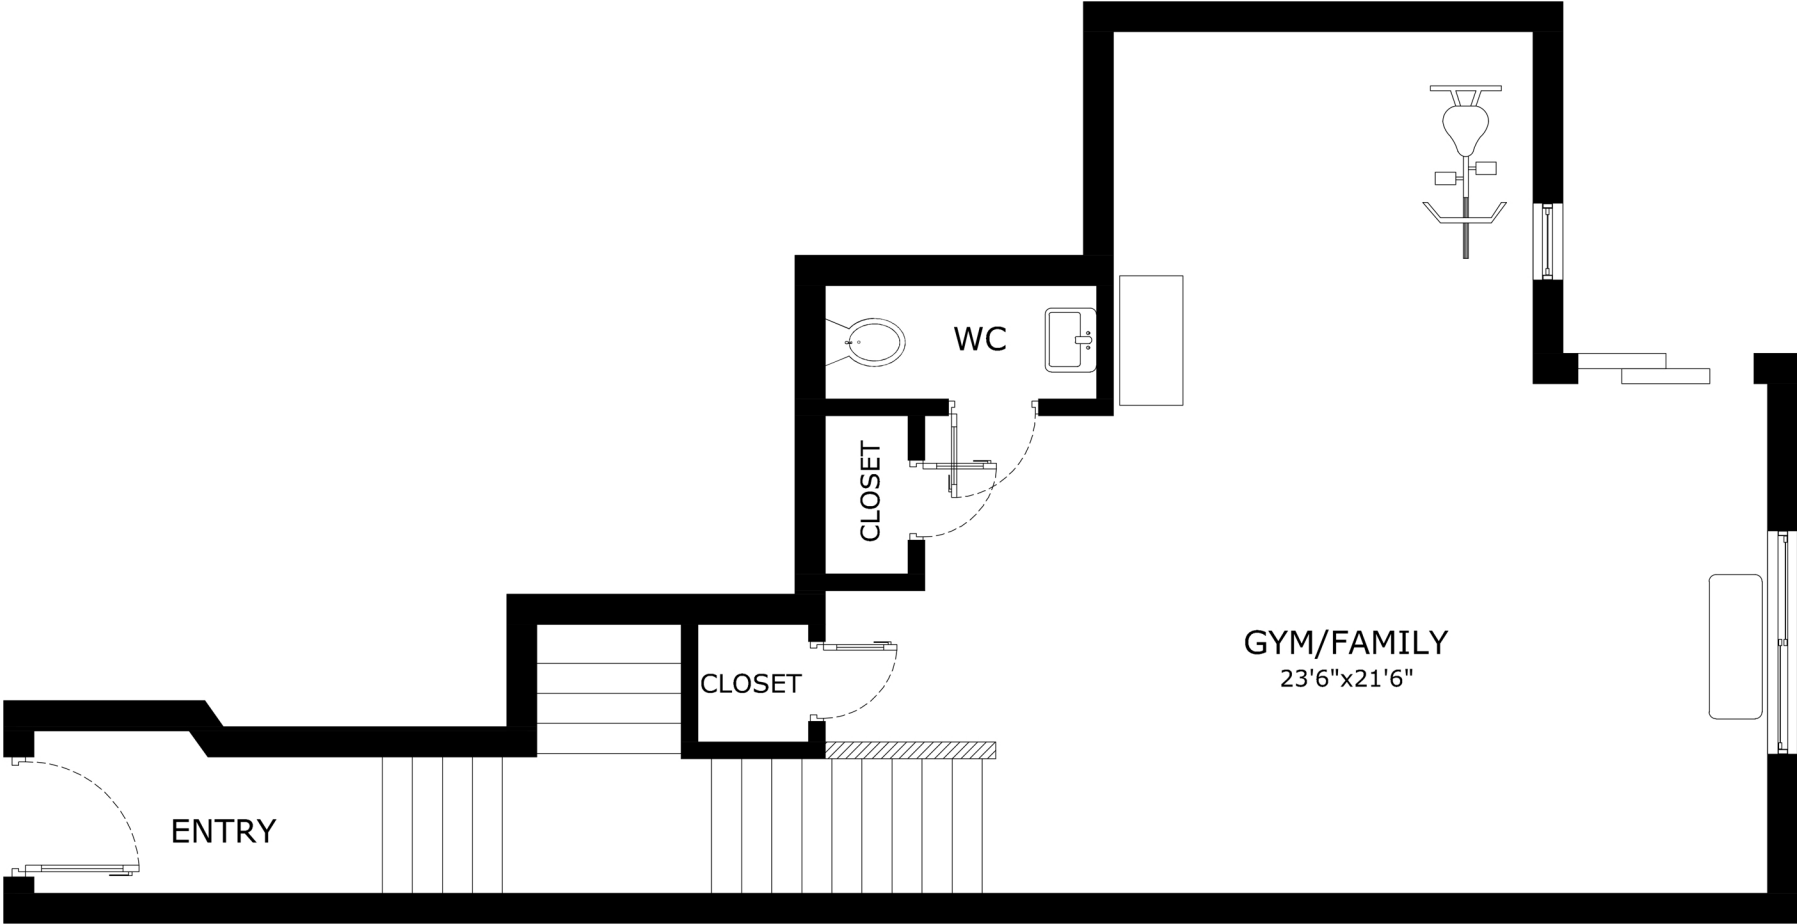

ADDRESS: 7582 Stonehouse Run Drive Glen Burnie, Maryland 21060.

FIRST FLOOR

'This floor plan is for illustration purposes only and is not intended to provide precise layout or measurements of the home. Potential buyers should investigate these issues to their own satisfaction.'