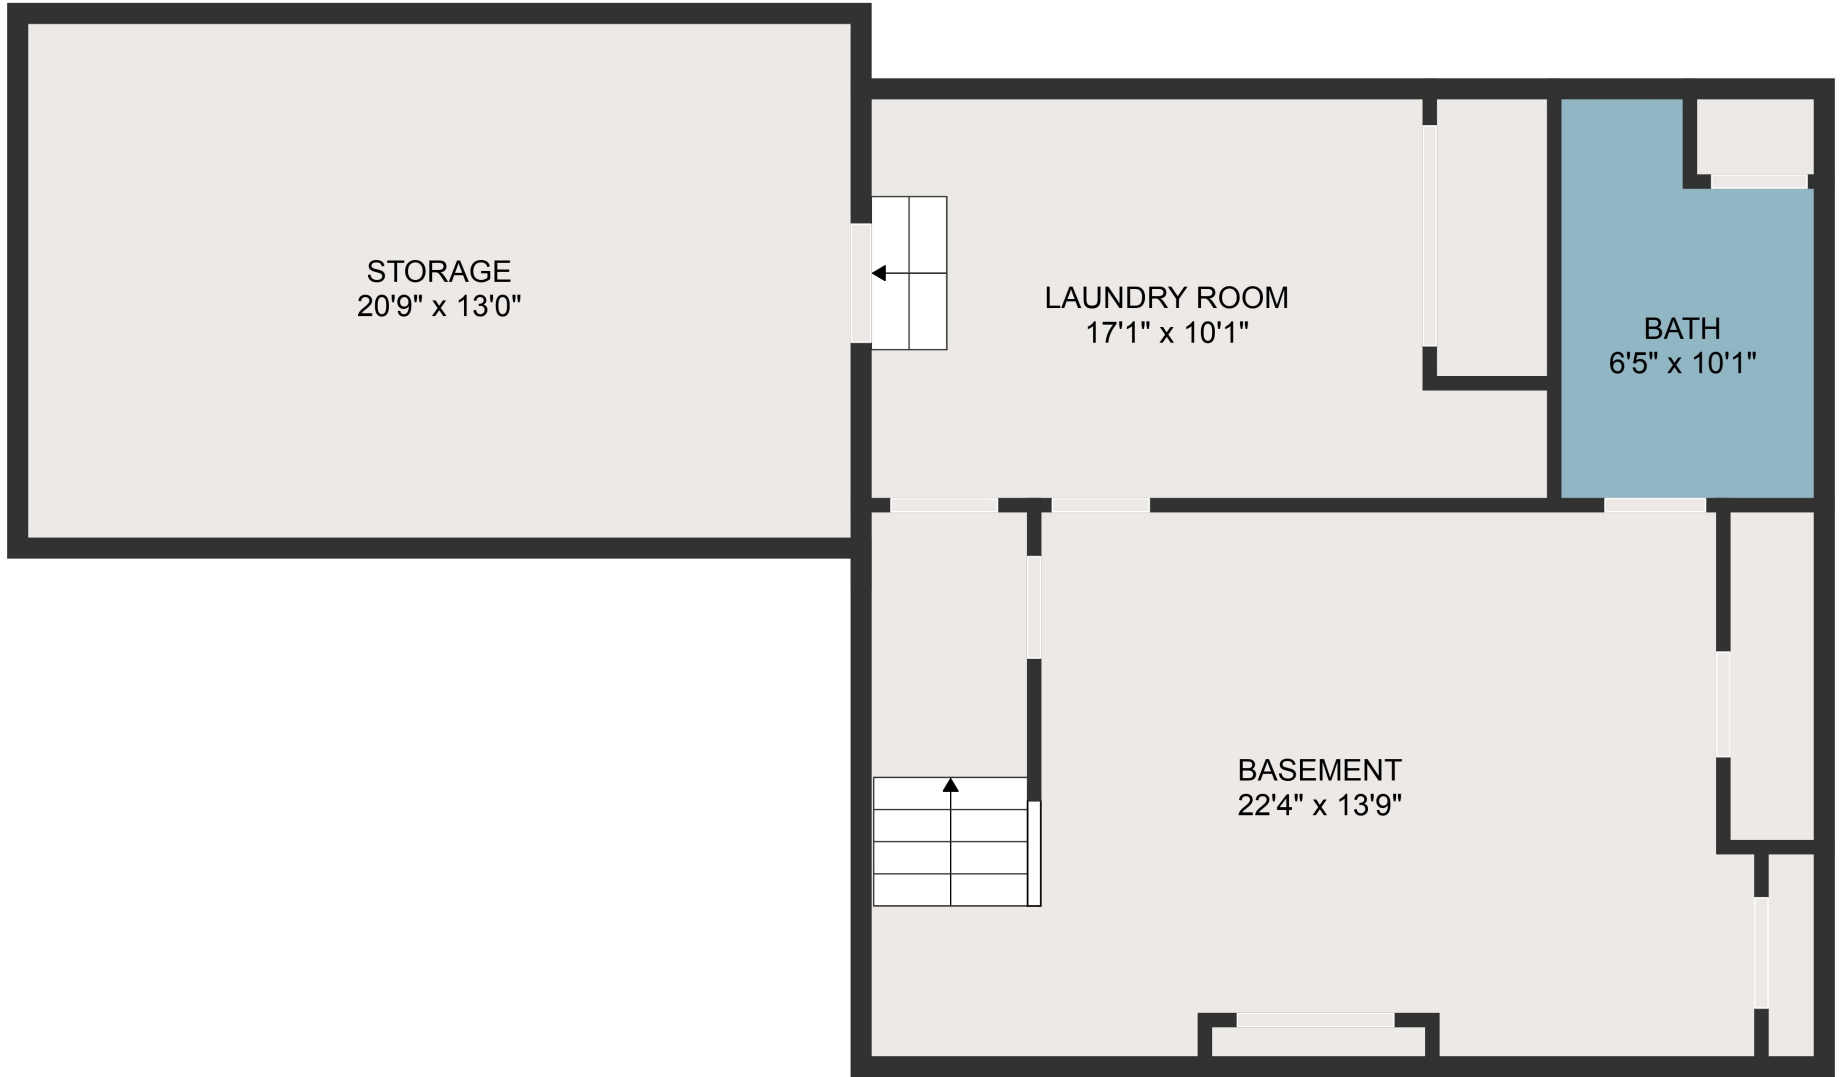

GROSS INTERNAL AREA  
 FLOOR 1: 853 sq. ft, FLOOR 2: 984 sq. ft  
 FLOOR 3: 806 sq. ft  
 TOTAL: 2643 sq. ft  
 MEASUREMENTS ARE DEEMED HIGHLY RELIABLE BUT NOT GUARANTEED.

GROSS INTERNAL AREA  
FLOOR 1: 853 sq. ft, FLOOR 2: 984 sq. ft  
FLOOR 3: 806 sq. ft  
TOTAL: 2643 sq. ft

MEASUREMENTS ARE DEEMED HIGHLY RELIABLE BUT NOT GUARANTEED.

GROSS INTERNAL AREA  
FLOOR 1: 853 sq. ft, FLOOR 2: 984 sq. ft  
FLOOR 3: 806 sq. ft  
TOTAL: 2643 sq. ft

MEASUREMENTS ARE DEEMED HIGHLY RELIABLE BUT NOT GUARANTEED.

GROSS INTERNAL AREA  
FLOOR 1: 853 sq. ft, FLOOR 2: 984 sq. ft  
FLOOR 3: 806 sq. ft  
TOTAL: 2643 sq. ft

MEASUREMENTS ARE DEEMED HIGHLY RELIABLE BUT NOT GUARANTEED.