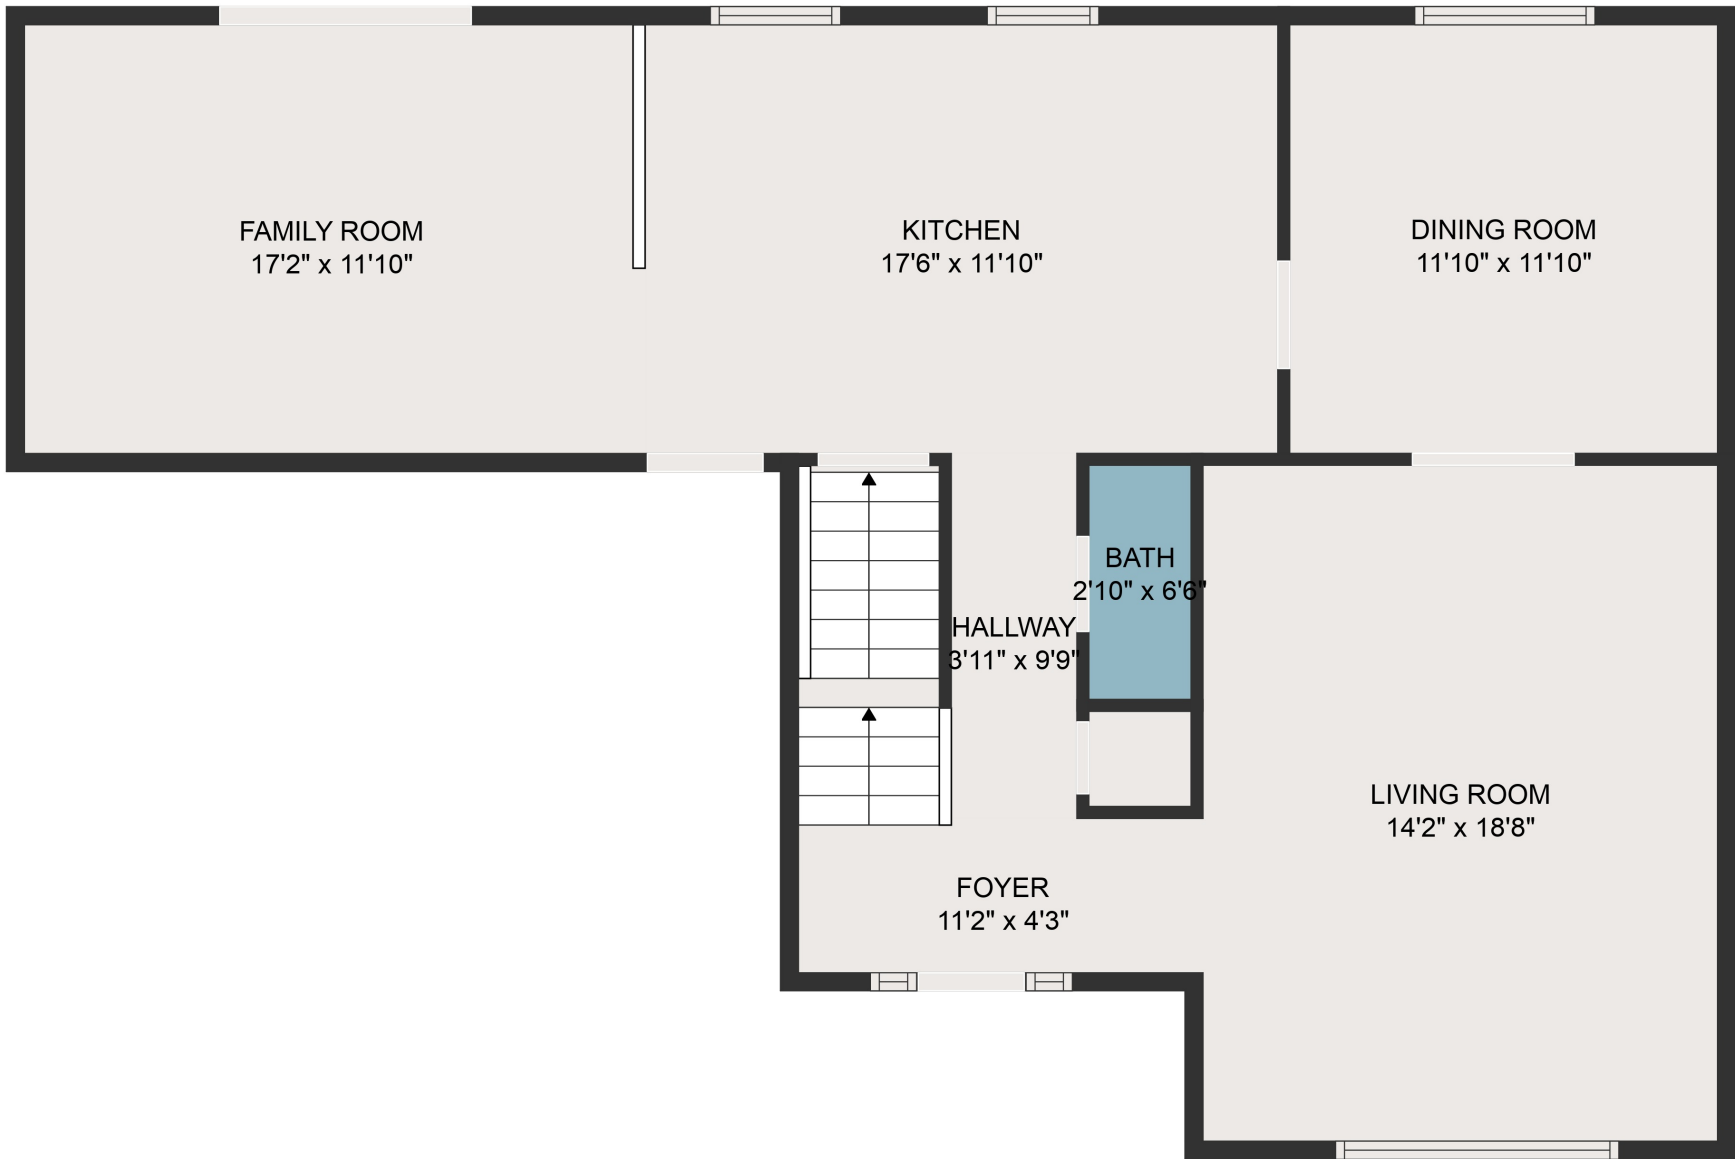

GROSS INTERNAL AREA  
 FLOOR 1: 853 sq. ft, FLOOR 2: 984 sq. ft  
 FLOOR 3: 806 sq. ft  
 TOTAL: 2643 sq. ft  
 MEASUREMENTS ARE DEEMED HIGHLY RELIABLE BUT NOT GUARANTEED.

GROSS INTERNAL AREA  
FLOOR 1: 853 sq. ft, FLOOR 2: 984 sq. ft  
FLOOR 3: 806 sq. ft  
TOTAL: 2643 sq. ft

MEASUREMENTS ARE DEEMED HIGHLY RELIABLE BUT NOT GUARANTEED.

GROSS INTERNAL AREA  
FLOOR 1: 853 sq. ft, FLOOR 2: 984 sq. ft  
FLOOR 3: 806 sq. ft  
TOTAL: 2643 sq. ft

MEASUREMENTS ARE DEEMED HIGHLY RELIABLE BUT NOT GUARANTEED.

GROSS INTERNAL AREA  
FLOOR 1: 853 sq. ft, FLOOR 2: 984 sq. ft  
FLOOR 3: 806 sq. ft  
TOTAL: 2643 sq. ft

MEASUREMENTS ARE DEEMED HIGHLY RELIABLE BUT NOT GUARANTEED.