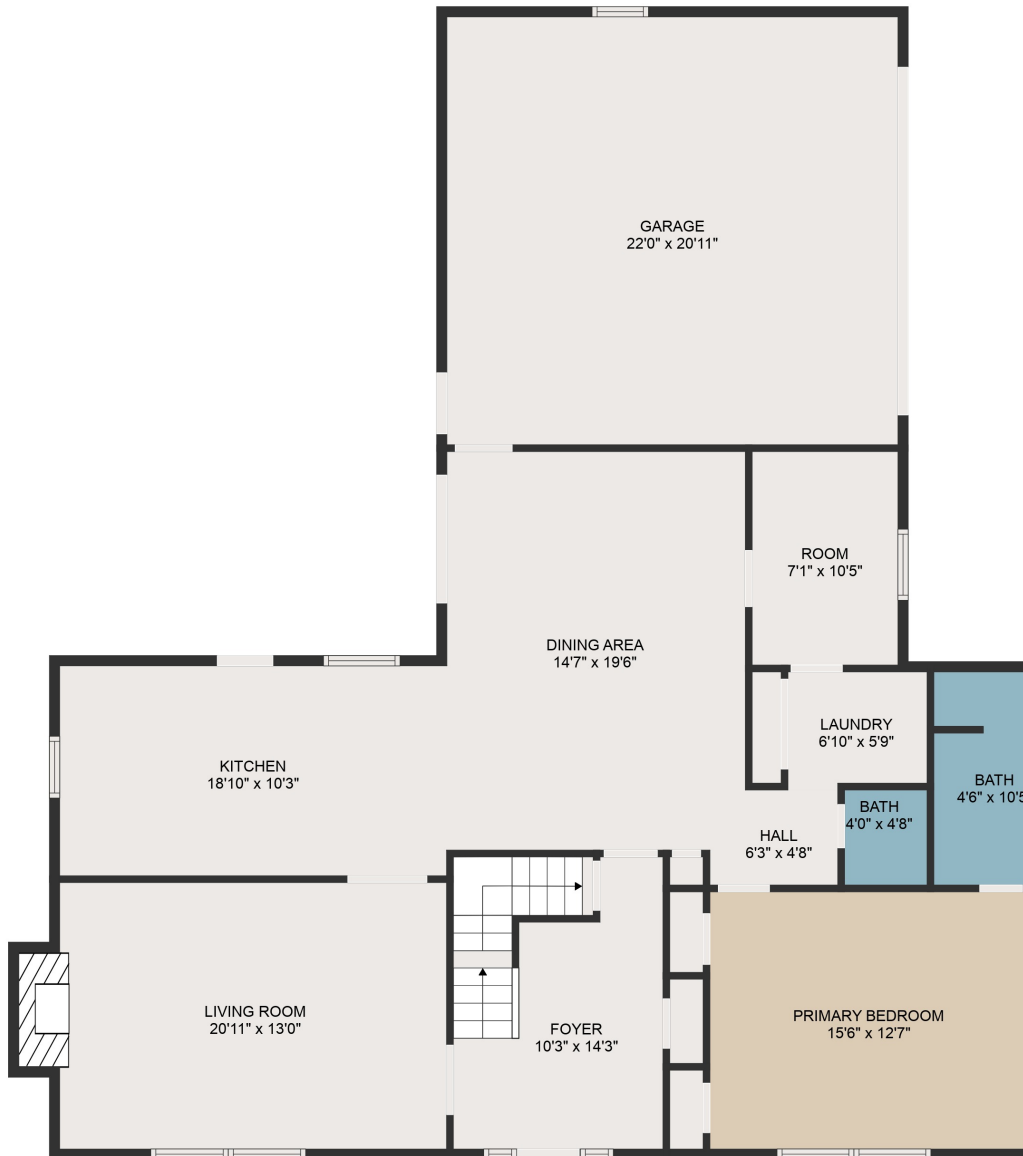

FLOOR 2

FLOOR 3

FLOOR 1

GROSS INTERNAL AREA
 Below Ground: 0 sq. ft, FLOOR 2: 1349 sq. ft, FLOOR 3: 1102 sq. ft
 EXCLUDED AREAS: UNFINISHED BASEMENT: 1117 sq. ft, GARAGE: 461 sq. ft, FIREPLACE: 8 sq. ft,
 BEDROOM: 149 sq. ft
TOTAL: 2451 sq. ft

MEASUREMENTS ARE DEEMED HIGHLY RELIABLE BUT NOT GUARANTEED.

GROSS INTERNAL AREA
 Below Ground: 0 sq. ft, FLOOR 2: 1349 sq. ft, FLOOR 3: 1102 sq. ft
 EXCLUDED AREAS: UNFINISHED BASEMENT: 1117 sq. ft, GARAGE: 461 sq. ft, FIREPLACE: 8 sq. ft,
 BEDROOM: 149 sq. ft
 TOTAL: 2451 sq. ft