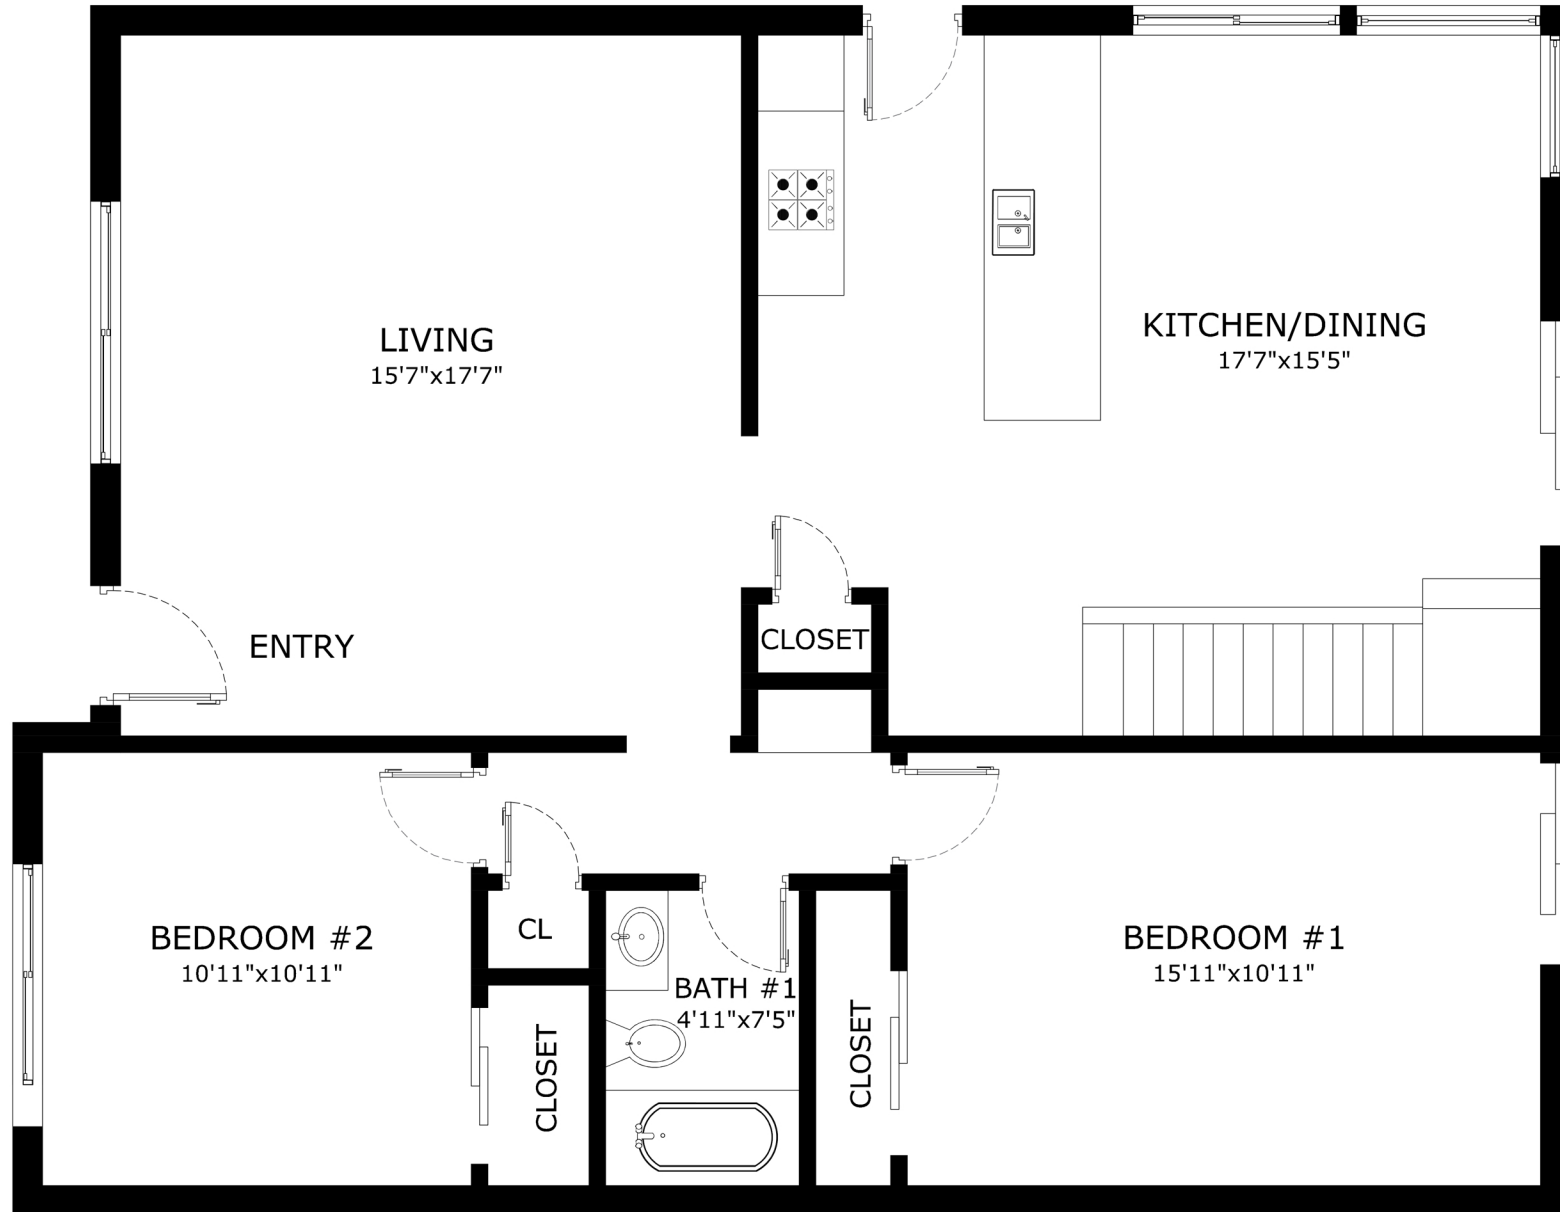

ADDRESS: 733 Hanover St, Livermore, CA 94551 United States.

FIRST FLOOR

'This floor plan is for illustration purposes only and is not intended to provide precise layout or measurements of the home. Potential buyers should investigate these issues to their own satisfaction.'