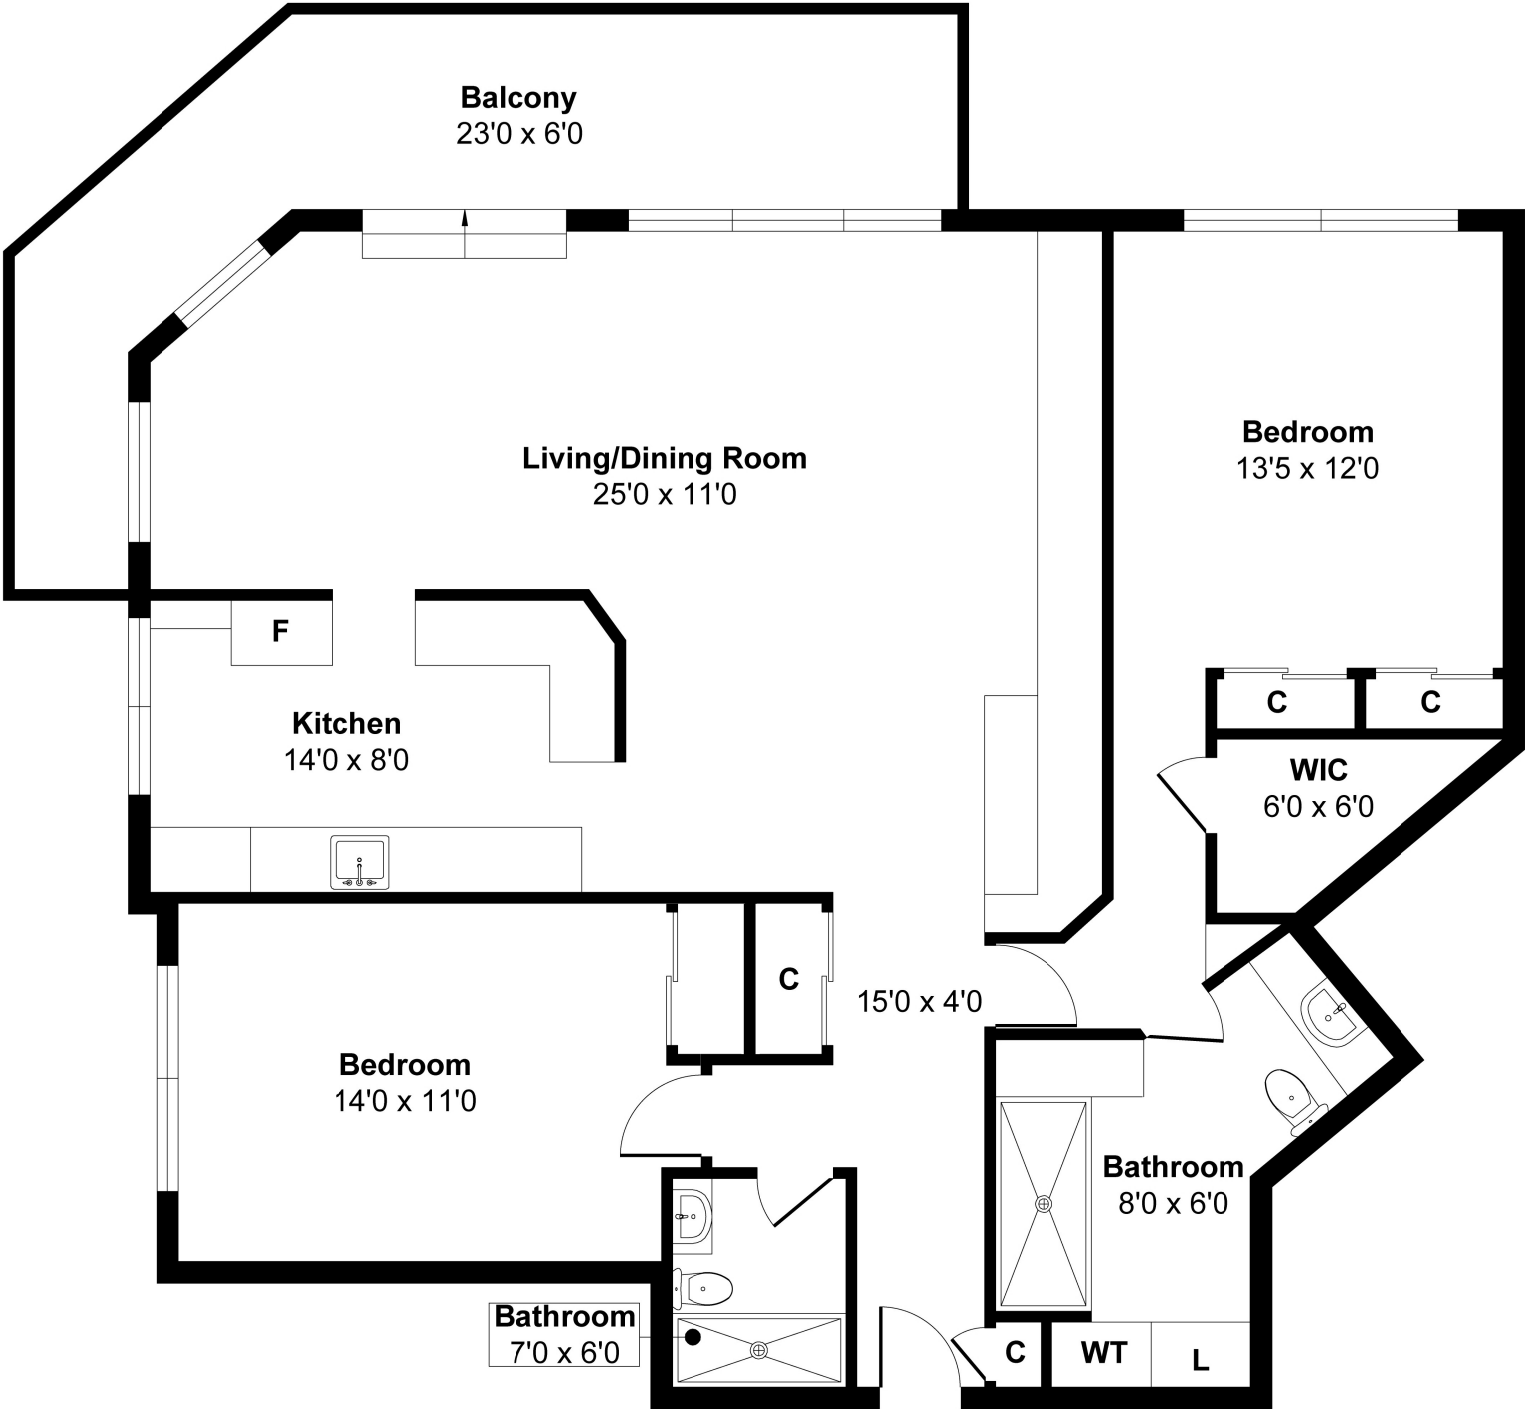

100 Grand Cove Way Unit 5J Edgewater NJ

Floor Plan

Approx. Gross Internal Floor Area 1,279sq. ft
Illustration for identification purposes only, measurements are approximate, not to scale.
Produced by Elements Property