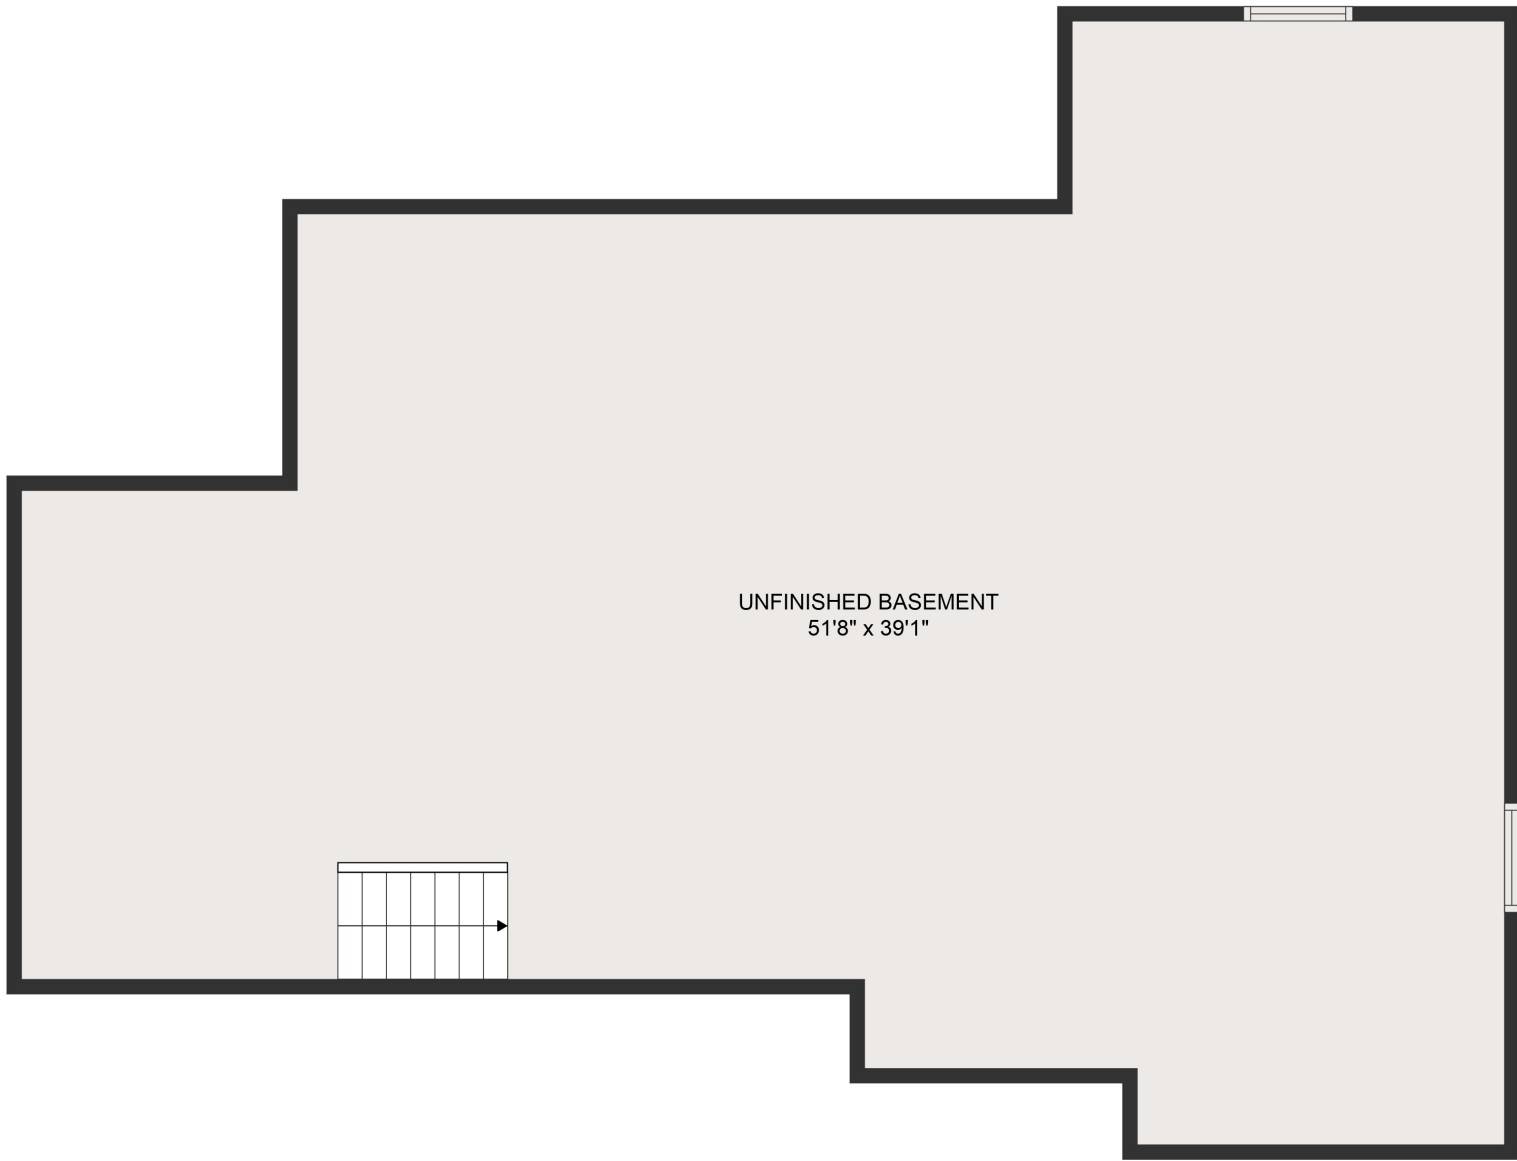

**TOTAL: 1489 sq. ft**  
 Below Ground: 0 sq. ft, FLOOR 2: 1489 sq. ft  
 EXCLUDED AREAS: UNFINISHED BASEMENT: 1489 sq. ft, GARAGE: 433 sq. ft  
 MEASUREMENTS ARE DEEMED HIGHLY RELIABLE BUT NOT GUARANTEED.

**TOTAL: 1489 sq. ft**

Below Ground: 0 sq. ft, FLOOR 2: 1489 sq. ft

EXCLUDED AREAS: UNFINISHED BASEMENT: 1489 sq. ft, GARAGE: 433 sq. ft

MEASUREMENTS ARE DEEMED HIGHLY RELIABLE BUT NOT GUARANTEED.

UNFINISHED BASEMENT  
51'8" x 39'1"