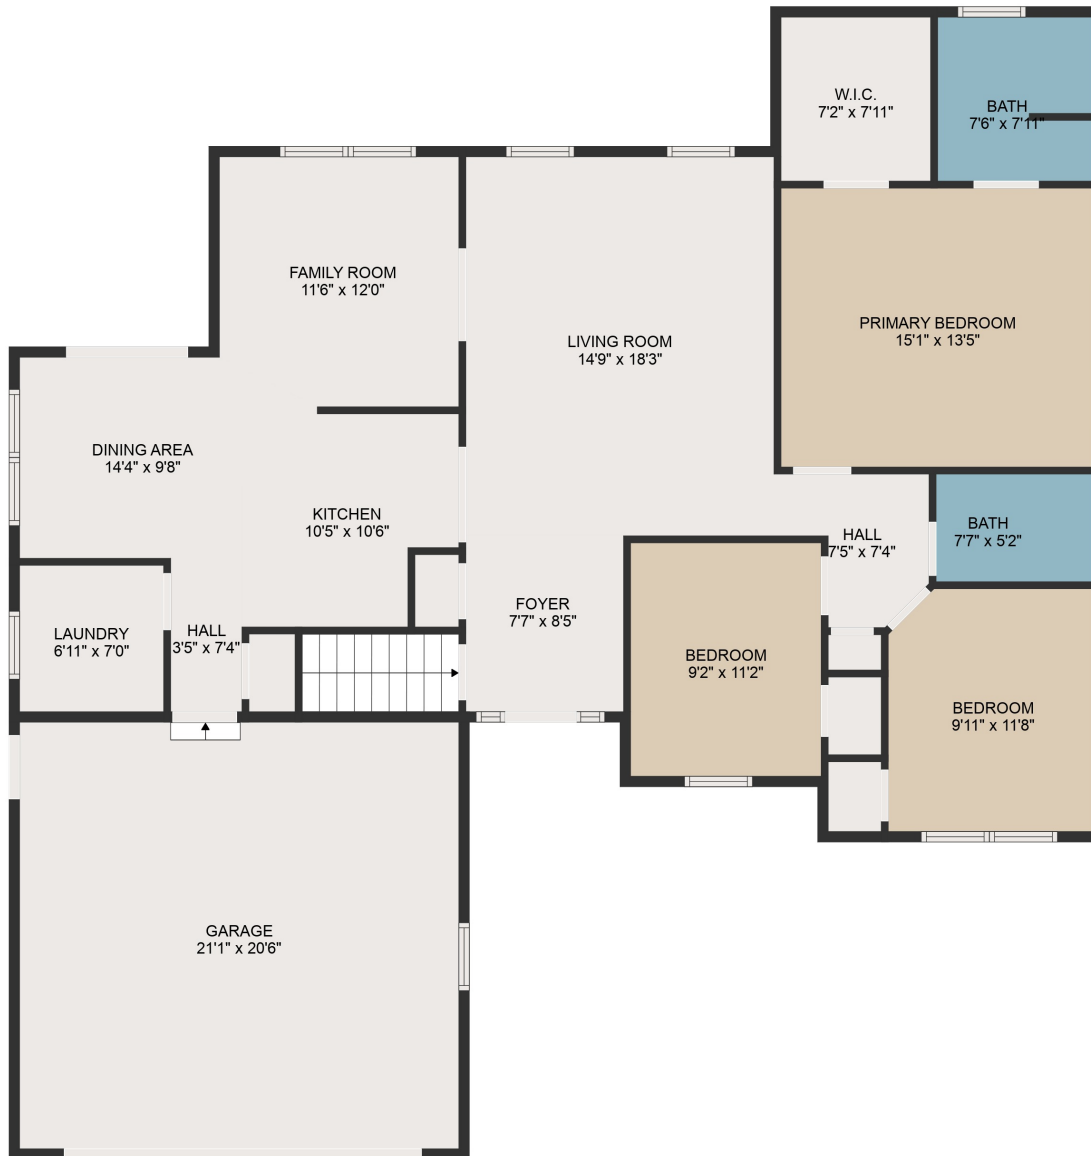

**TOTAL: 1489 sq. ft**  
 Below Ground: 0 sq. ft, FLOOR 2: 1489 sq. ft  
 EXCLUDED AREAS: UNFINISHED BASEMENT: 1489 sq. ft, GARAGE: 433 sq. ft  
 MEASUREMENTS ARE DEEMED HIGHLY RELIABLE BUT NOT GUARANTEED.

**TOTAL: 1489 sq. ft**

Below Ground: 0 sq. ft, FLOOR 2: 1489 sq. ft

EXCLUDED AREAS: UNFINISHED BASEMENT: 1489 sq. ft, GARAGE: 433 sq. ft

MEASUREMENTS ARE DEEMED HIGHLY RELIABLE BUT NOT GUARANTEED.

UNFINISHED BASEMENT  
51'8" x 39'1"