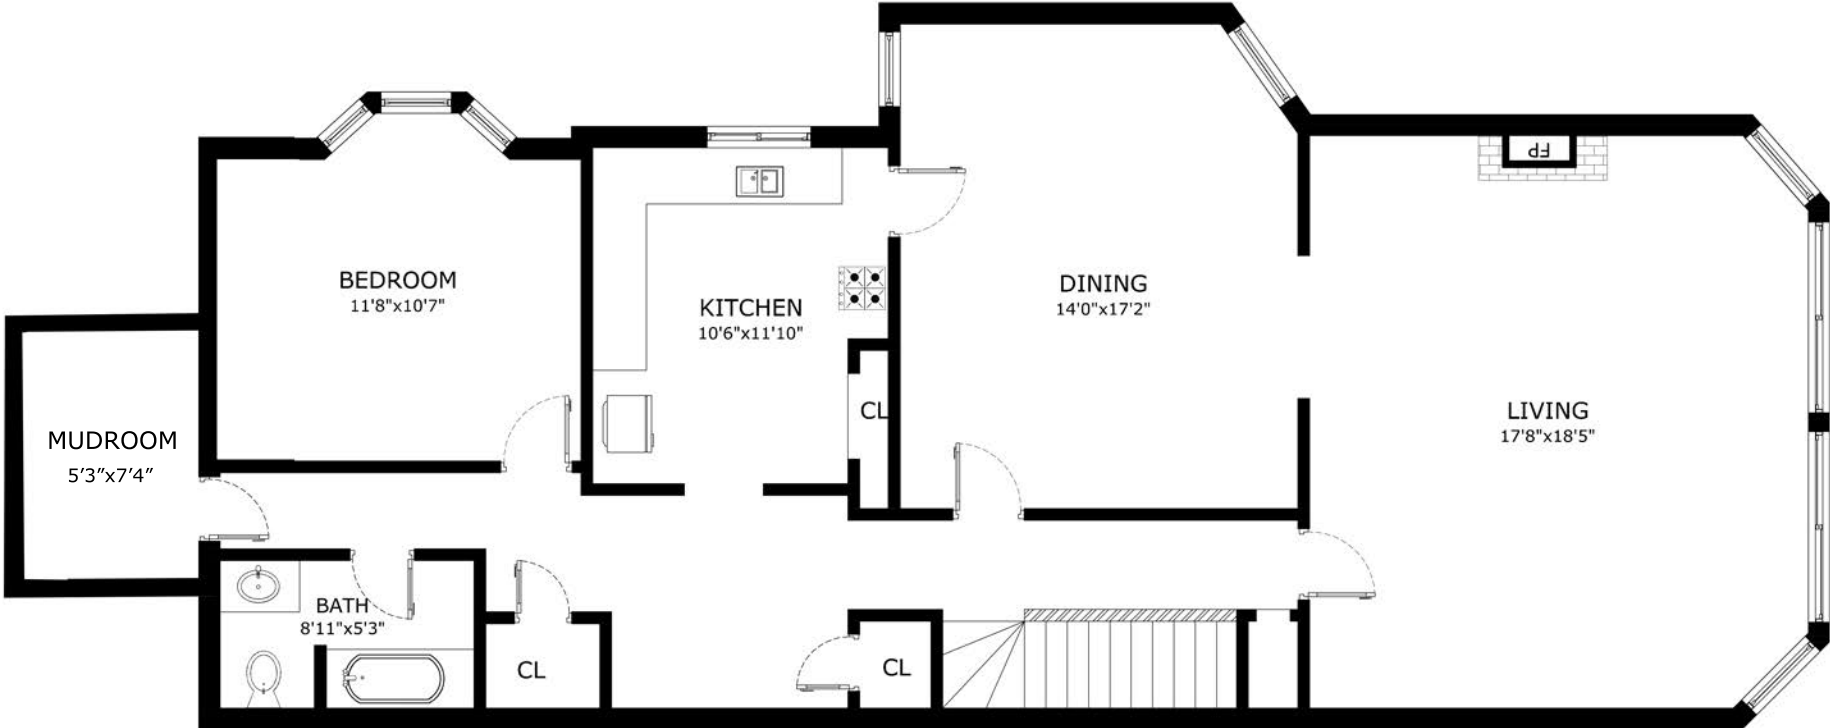

ADDRESS: 3538-3540 24th St., San Francisco, CA 94110 United States.

UPPER FLAT

'This floor plan is for illustration purposes only and is not intended to provide precise layout or measurements of the home. Potential buyers should investigate these issues to their own satisfaction.'