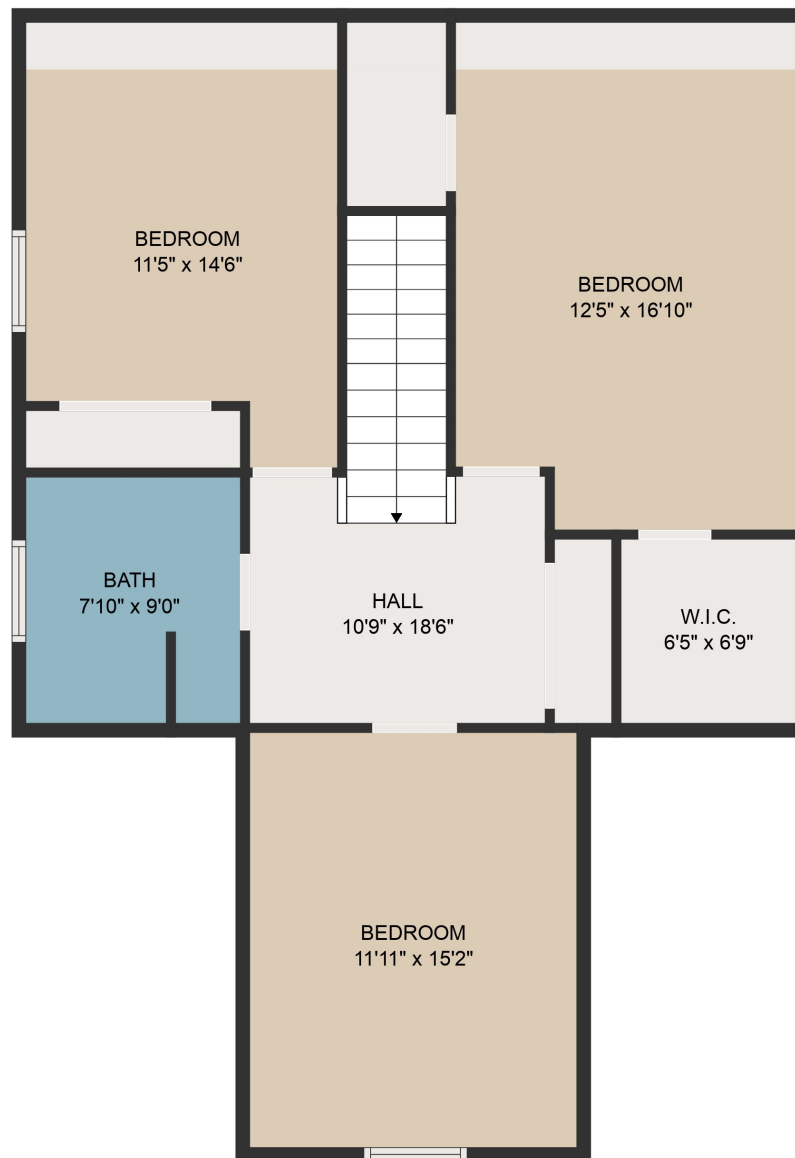

FLOOR 1

FLOOR 2

GROSS INTERNAL AREA
 FLOOR 1: 1234 sq. ft, FLOOR 2: 904 sq. ft
 TOTAL: 2138 sq. ft
 MEASUREMENTS ARE DEEMED HIGHLY RELIABLE BUT NOT GUARANTEED.

GROSS INTERNAL AREA
FLOOR 1: 1234 sq. ft, FLOOR 2: 904 sq. ft
TOTAL: 2138 sq. ft
MEASUREMENTS ARE DEEMED HIGHLY RELIABLE BUT NOT GUARANTEED.

GROSS INTERNAL AREA
FLOOR 1: 1234 sq. ft, FLOOR 2: 904 sq. ft
TOTAL: 2138 sq. ft
MEASUREMENTS ARE DEEMED HIGHLY RELIABLE BUT NOT GUARANTEED.