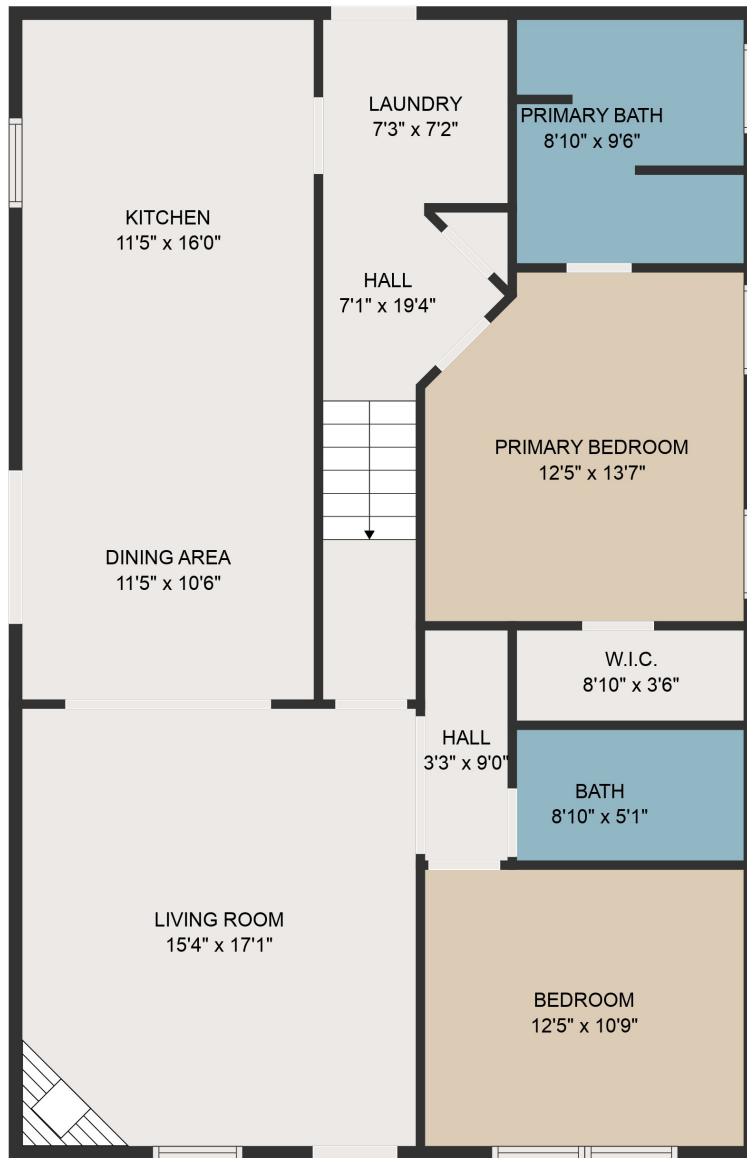

FLOOR 1

FLOOR 2

GROSS INTERNAL AREA
 FLOOR 1: 1234 sq. ft, FLOOR 2: 904 sq. ft
 TOTAL: 2138 sq. ft
 MEASUREMENTS ARE DEEMED HIGHLY RELIABLE BUT NOT GUARANTEED.

GROSS INTERNAL AREA
FLOOR 1: 1234 sq. ft, FLOOR 2: 904 sq. ft
TOTAL: 2138 sq. ft
MEASUREMENTS ARE DEEMED HIGHLY RELIABLE BUT NOT GUARANTEED.

GROSS INTERNAL AREA
FLOOR 1: 1234 sq. ft, FLOOR 2: 904 sq. ft
TOTAL: 2138 sq. ft
MEASUREMENTS ARE DEEMED HIGHLY RELIABLE BUT NOT GUARANTEED.