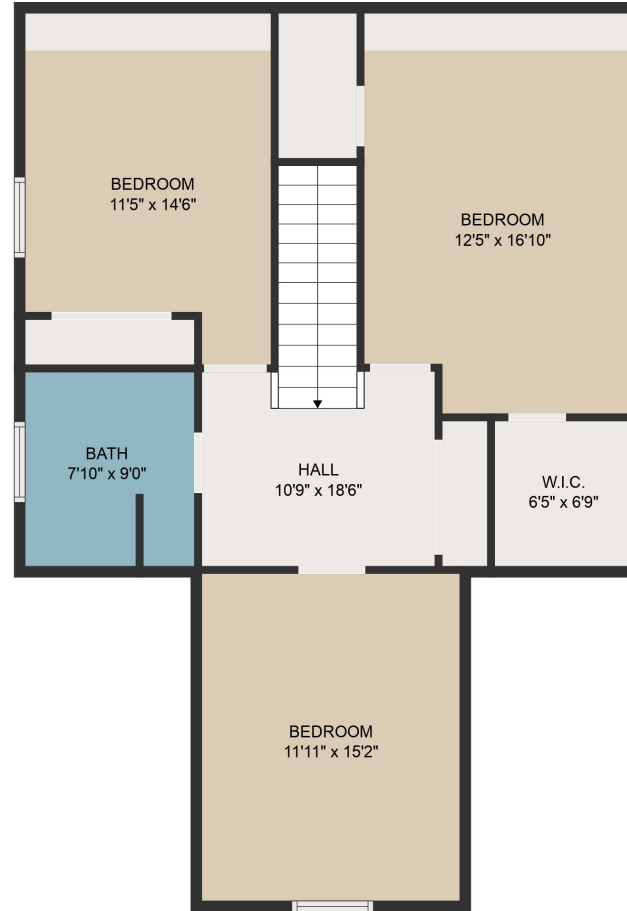

FLOOR 1

FLOOR 2

GROSS INTERNAL AREA
 FLOOR 1: 1234 sq. ft, FLOOR 2: 904 sq. ft
 TOTAL: 2138 sq. ft
 MEASUREMENTS ARE DEEMED HIGHLY RELIABLE BUT NOT GUARANTEED.

GROSS INTERNAL AREA
FLOOR 1: 1234 sq. ft, FLOOR 2: 904 sq. ft
TOTAL: 2138 sq. ft
MEASUREMENTS ARE DEEMED HIGHLY RELIABLE BUT NOT GUARANTEED.

GROSS INTERNAL AREA
FLOOR 1: 1234 sq. ft, FLOOR 2: 904 sq. ft
TOTAL: 2138 sq. ft
MEASUREMENTS ARE DEEMED HIGHLY RELIABLE BUT NOT GUARANTEED.