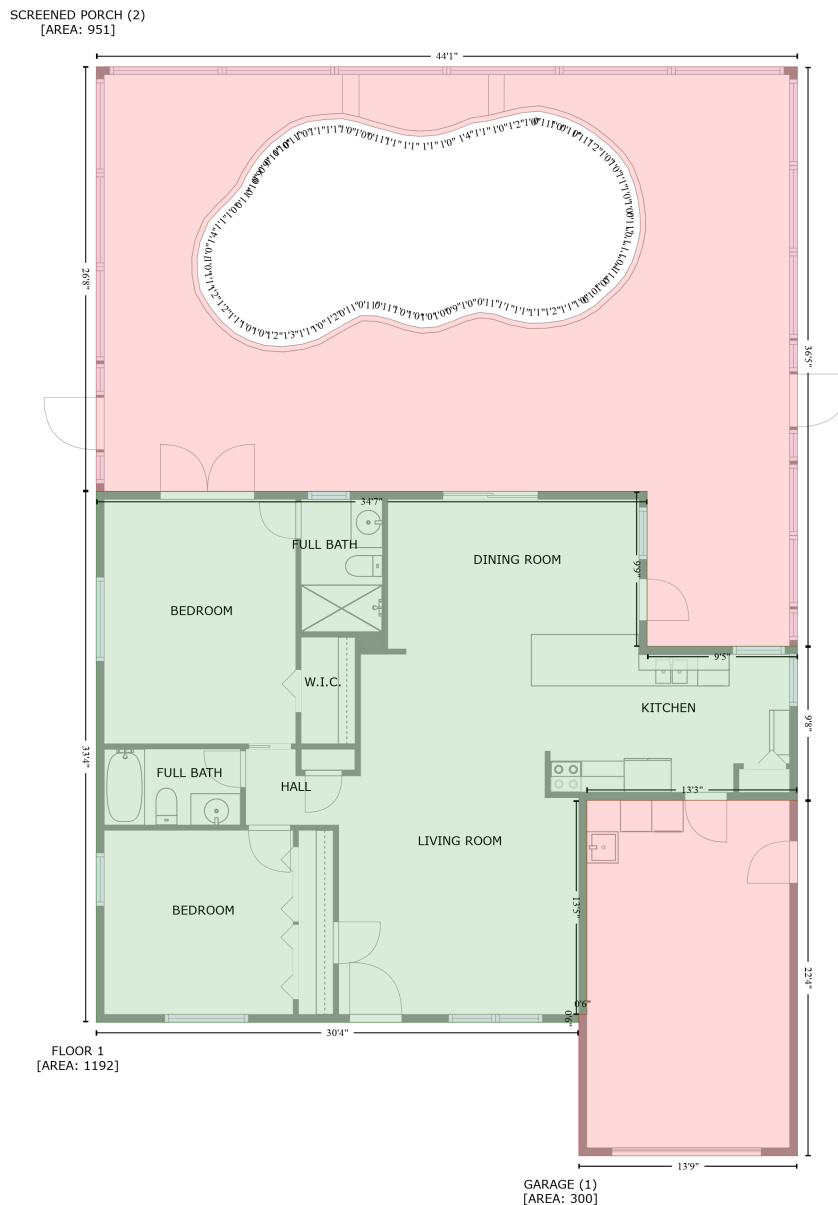

# 2202 Lauren Drive, South West Largo, Largo, Pinellas County, Florida, United States, 33774

Gross Living Area: 1192 sq. ft

Space	Area (sq. ft)	Calculation <small>Coordinate Polygon Area Algorithm using inches</small>
FLOOR 1 (Living area)	1192	$-\left((466.6 + 466.6) * (390.5 - 507.2) + (466.6 + 580) * (507.2 - 507.2) + (580 + 580) * (507.2 - 623.3) + (580 + 421.2) * (623.3 - 623.3) + (421.2 + 421.2) * (623.3 - 784.6) + (421.2 + 415.2) * (784.6 - 784.6) + (415.2 + 415.2) * (784.6 - 790.6) + (415.2 + 51.5) * (790.6 - 790.6) + (51.5 + 51.5) * (790.6 - 390.5) + (51.5 + 466.6) * (390.5 - 390.5)\right) * 0.5 * 0.00694$
GARAGE (Non-living area)	300	$-\left((580 + 580) * (623.3 - 891.2) + (580 + 415.2) * (891.2 - 891.2) + (415.2 + 415.2) * (891.2 - 784.6) + (415.2 + 421.2) * (784.6 - 784.6) + (421.2 + 421.2) * (784.6 - 623.3) + (421.2 + 580) * (623.3 - 623.3)\right) * 0.5 * 0.00694$