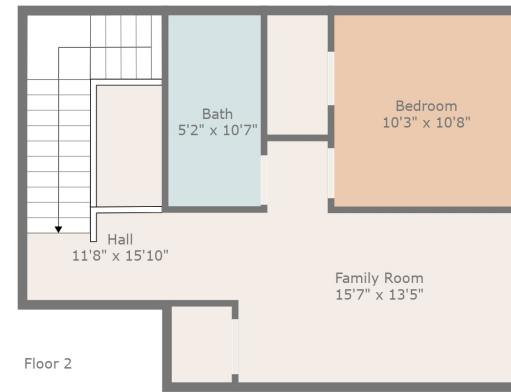

Floor 1

Floor 2

TOTAL: 2119 sq. ft
 FLOOR 1: 1601 sq. ft, FLOOR 2: 518 sq. ft
 EXCLUDED AREAS: COVERED PATIO: 54 sq. ft, GARAGE: 406 sq. ft

Measurements Are Calculated By Cubicasa Technology. Deemed Highly Reliable But Not Guaranteed.

TOTAL: 2119 sq. ft
 FLOOR 1: 1601 sq. ft, FLOOR 2: 518 sq. ft
 EXCLUDED AREAS: COVERED PATIO: 54 sq. ft, GARAGE: 406 sq. ft

Measurements Are Calculated By Cubicasa Technology. Deemed Highly Reliable But Not Guaranteed.