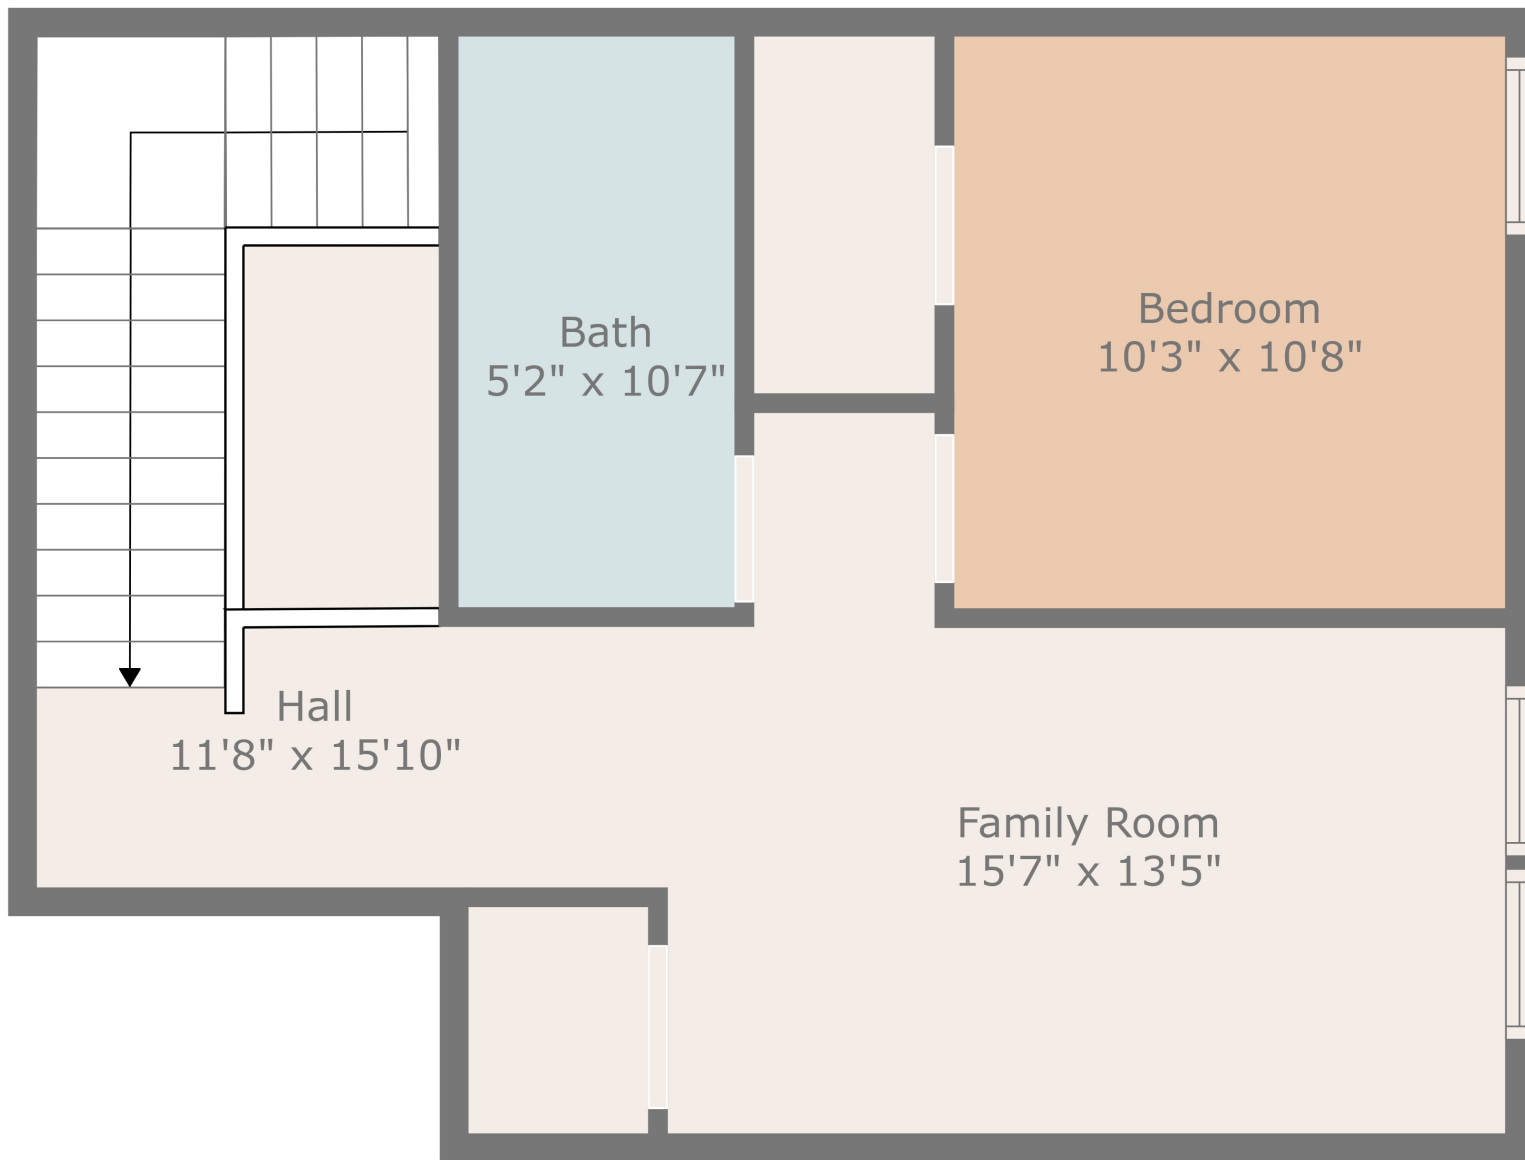

Floor 1

Floor 2

TOTAL: 2119 sq. ft
 FLOOR 1: 1601 sq. ft, FLOOR 2: 518 sq. ft
 EXCLUDED AREAS: COVERED PATIO: 54 sq. ft, GARAGE: 406 sq. ft

Measurements Are Calculated By Cubicasa Technology. Deemed Highly Reliable But Not Guaranteed.

TOTAL: 2119 sq. ft
 FLOOR 1: 1601 sq. ft, FLOOR 2: 518 sq. ft
 EXCLUDED AREAS: COVERED PATIO: 54 sq. ft, GARAGE: 406 sq. ft

Measurements Are Calculated By Cubicasa Technology. Deemed Highly Reliable But Not Guaranteed.