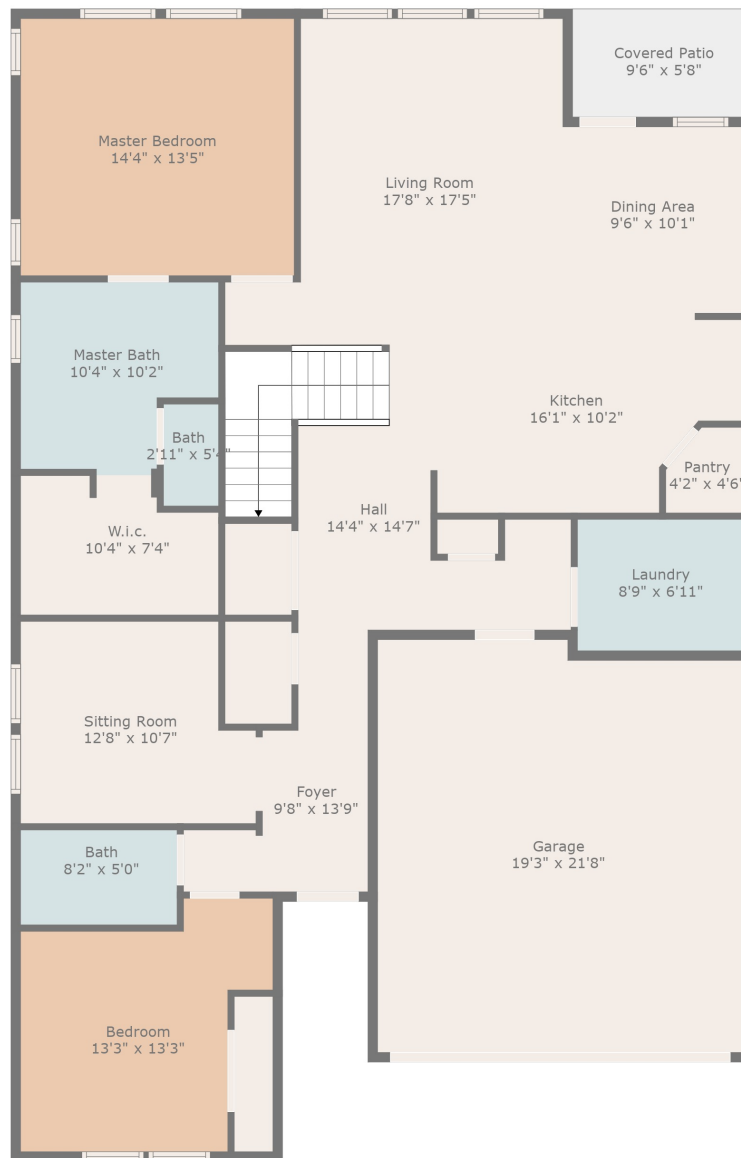

Floor 1

Floor 2

TOTAL: 2119 sq. ft
 FLOOR 1: 1601 sq. ft, FLOOR 2: 518 sq. ft
 EXCLUDED AREAS: COVERED PATIO: 54 sq. ft, GARAGE: 406 sq. ft

Measurements Are Calculated By Cubicasa Technology. Deemed Highly Reliable But Not Guaranteed.

TOTAL: 2119 sq. ft
 FLOOR 1: 1601 sq. ft, FLOOR 2: 518 sq. ft
 EXCLUDED AREAS: COVERED PATIO: 54 sq. ft, GARAGE: 406 sq. ft

Measurements Are Calculated By Cubicasa Technology. Deemed Highly Reliable But Not Guaranteed.