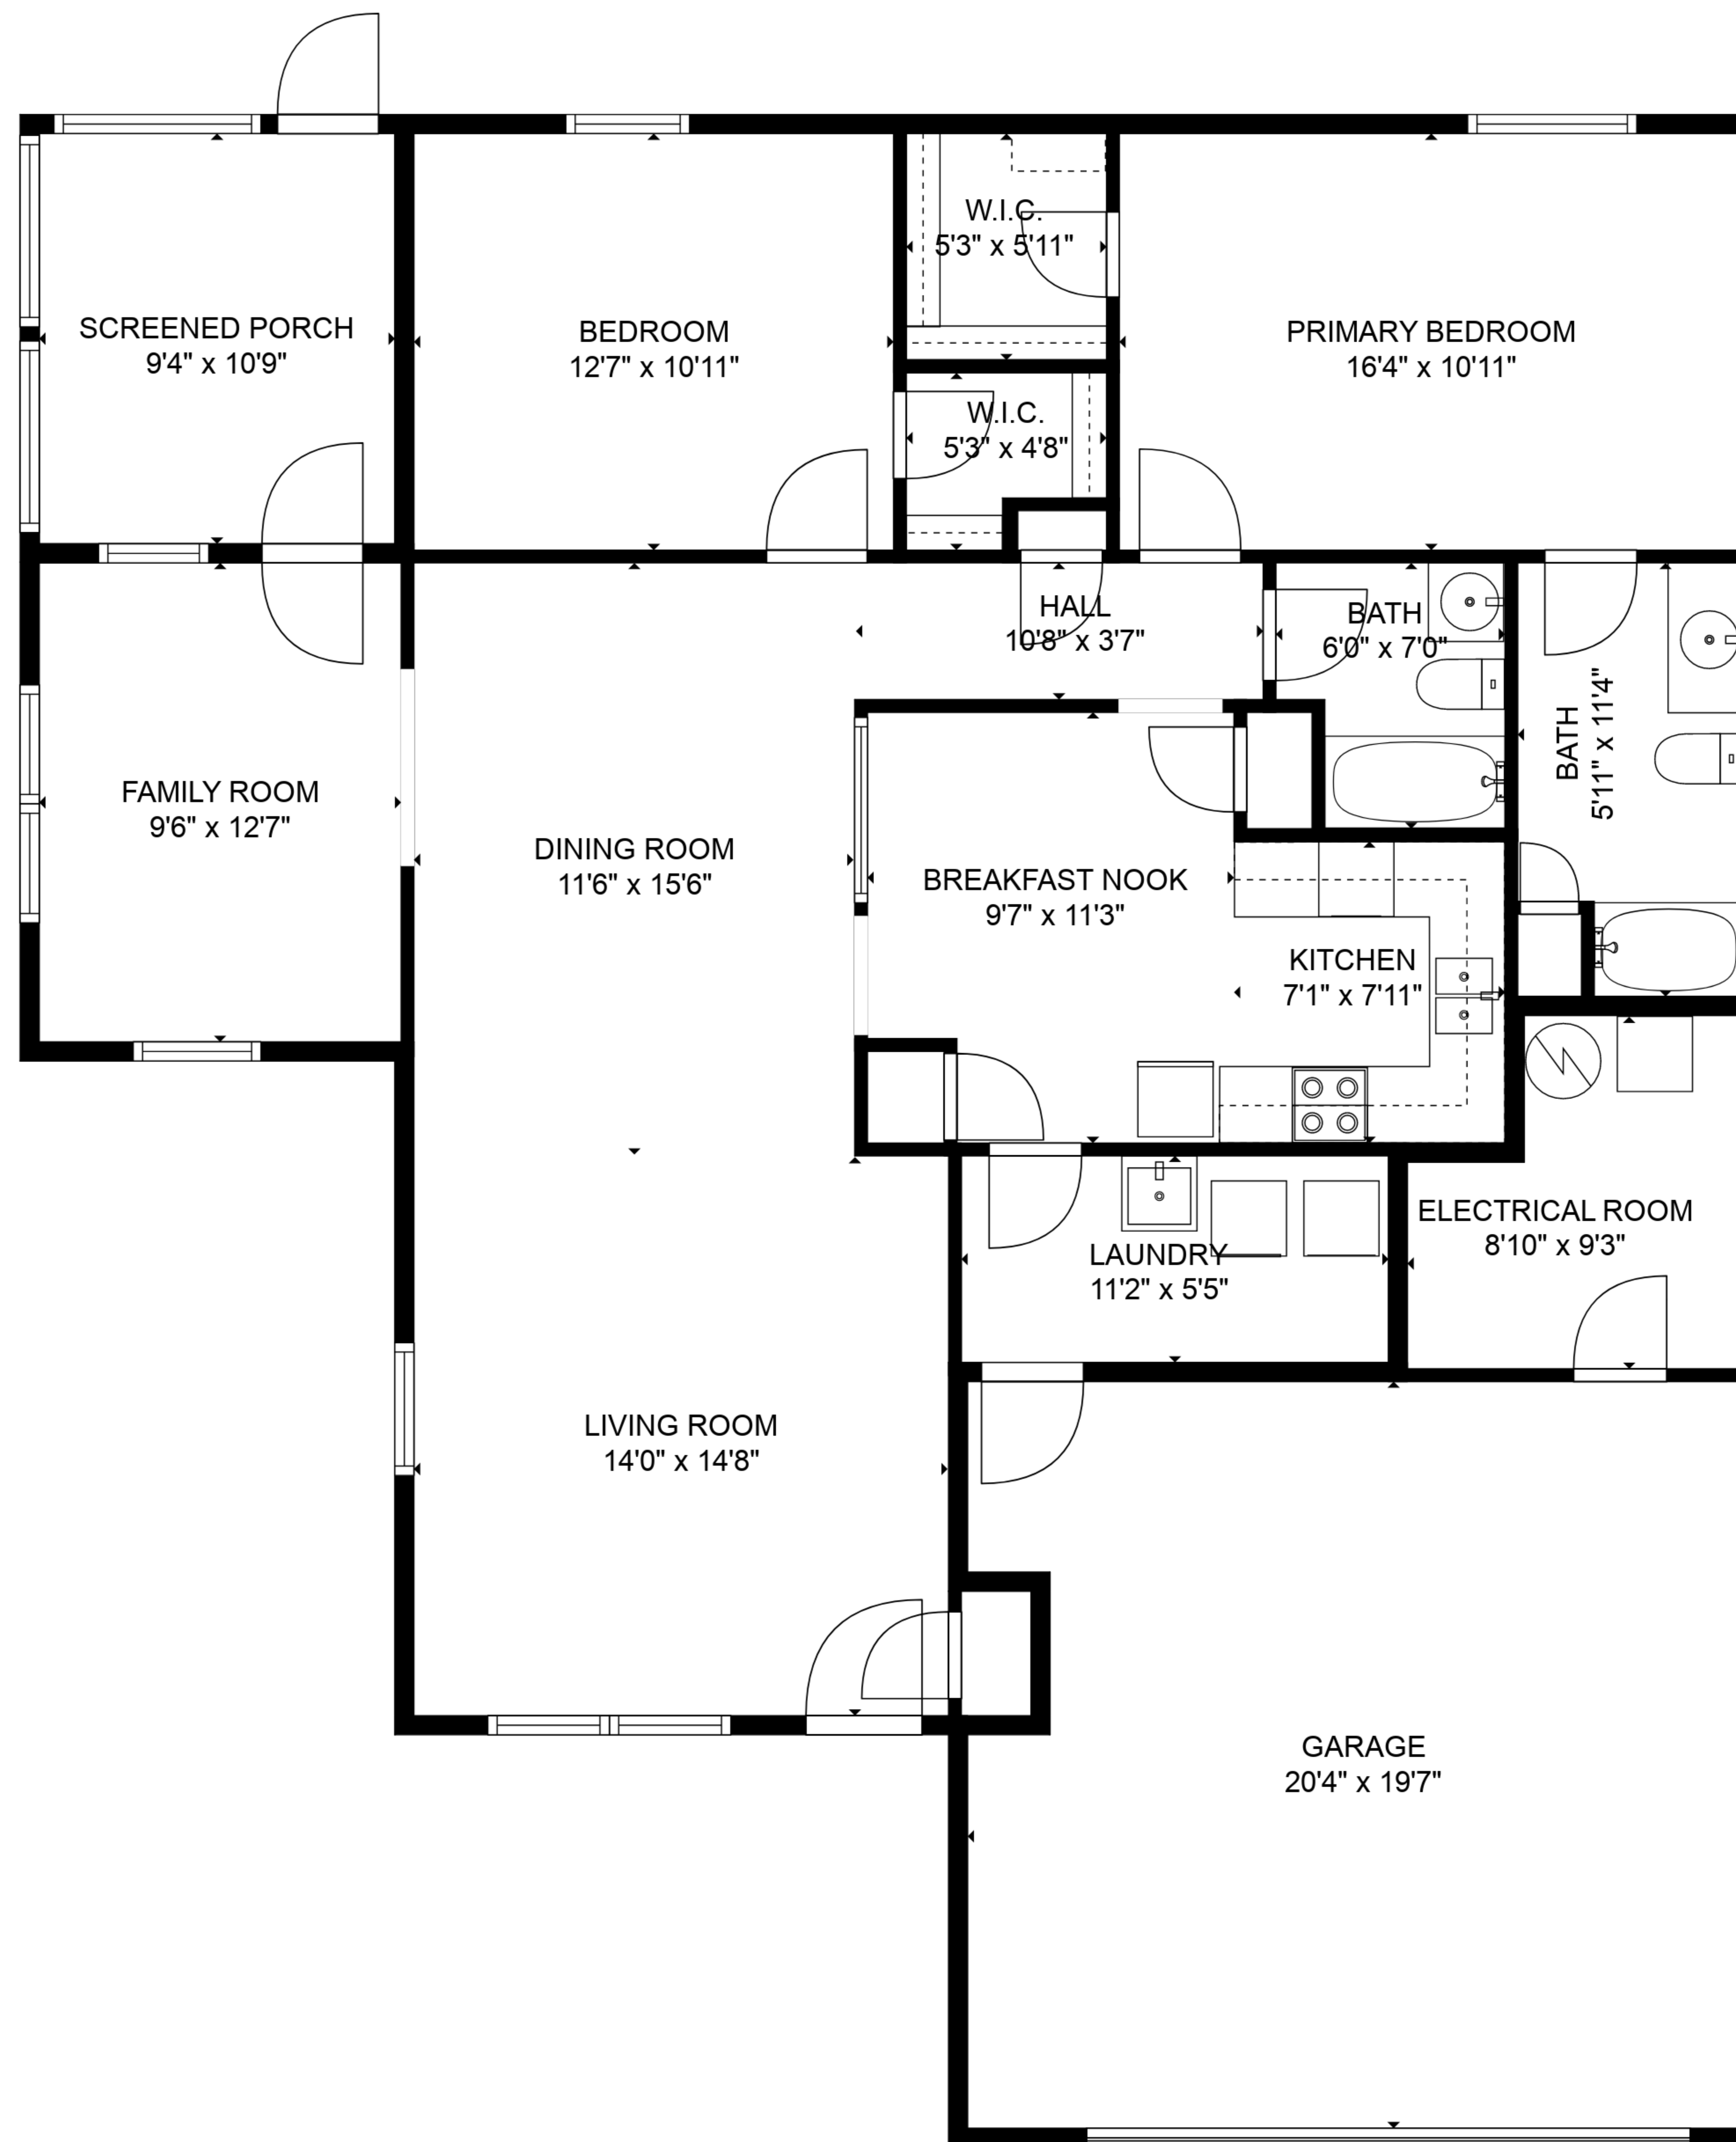

TOTAL: 1304 sq. ft

FLOOR 1: 1304 sq. ft

EXCLUDED AREAS: SCREENED PORCH: 100 sq. ft, GARAGE: 388 sq. ft, ELECTRICAL ROOM: 70 sq. ft

FLOOR PLAN CREATED BY CUBICASA APP. MEASUREMENTS DEEMED HIGHLY RELIABLE BUT NOT GUARANTEED.