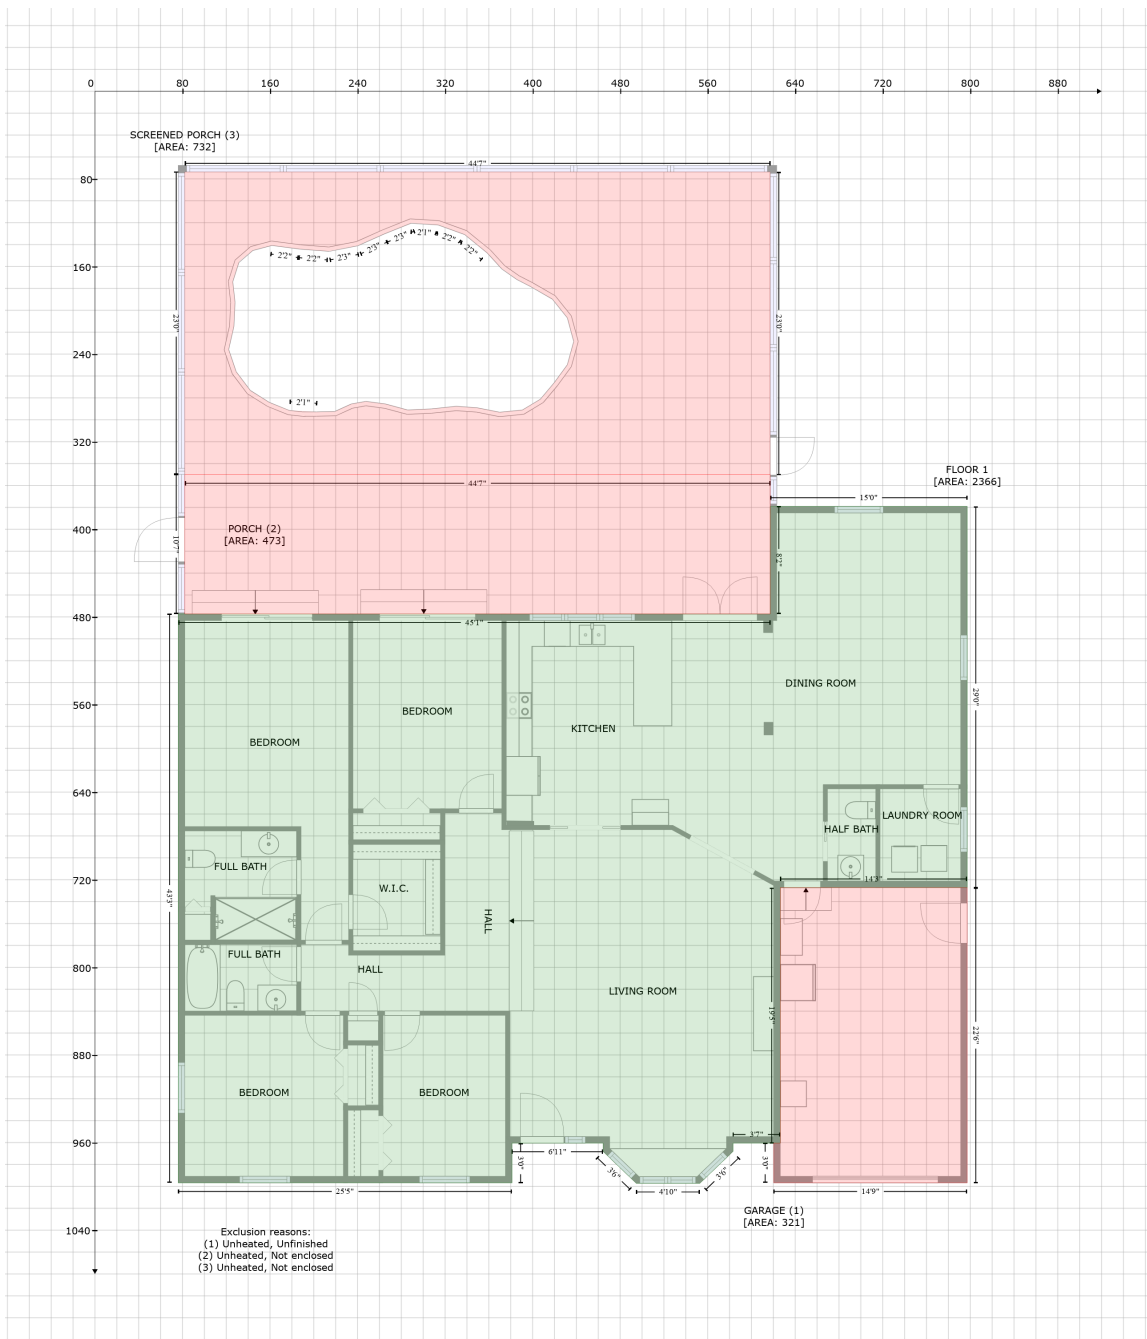

415 Bamboo Lane, Harbor Bluffs, Largo, Pinellas County, Florida, United States, 33770

Gross Living Area: 2366 sq. ft

Space	Area (sq. ft)	Calculation
FLOOR 1 (Living area)	2366	Coordinate Polygon Area Algorithm using inches $-((797.2 + 797.2) * (379.1 - 727.2) + (797.2 + 626.4) * (727.2 - 727.2) + (626.4 + 626.4) * (727.2 - 960.5) + (626.4 + 583.2) * (960.5 - 960.5) + (583.2 + 583.2) * (960.5 - 968.1) + (583.2 + 552.9) * (968.1 - 997.2) + (552.9 + 494.8) * (997.2 - 997.2) + (494.8 + 464.5) * (997.2 - 968.2) + (464.5 + 464.5) * (968.2 - 960.5) + (464.5 + 381.2) * (960.5 - 960.5) + (381.2 + 381.2) * (960.5 - 996.8) + (381.2 + 76.1) * (996.8 - 996.8) + (76.1 + 76.1) * (996.8 - 477.3) + (76.1 + 617.2) * (477.3 - 477.3) + (617.2 + 617.2) * (477.3 - 379.1) + (617.2 + 797.2) * (379.1 - 379.1)) * 0.5 * 0.00694$