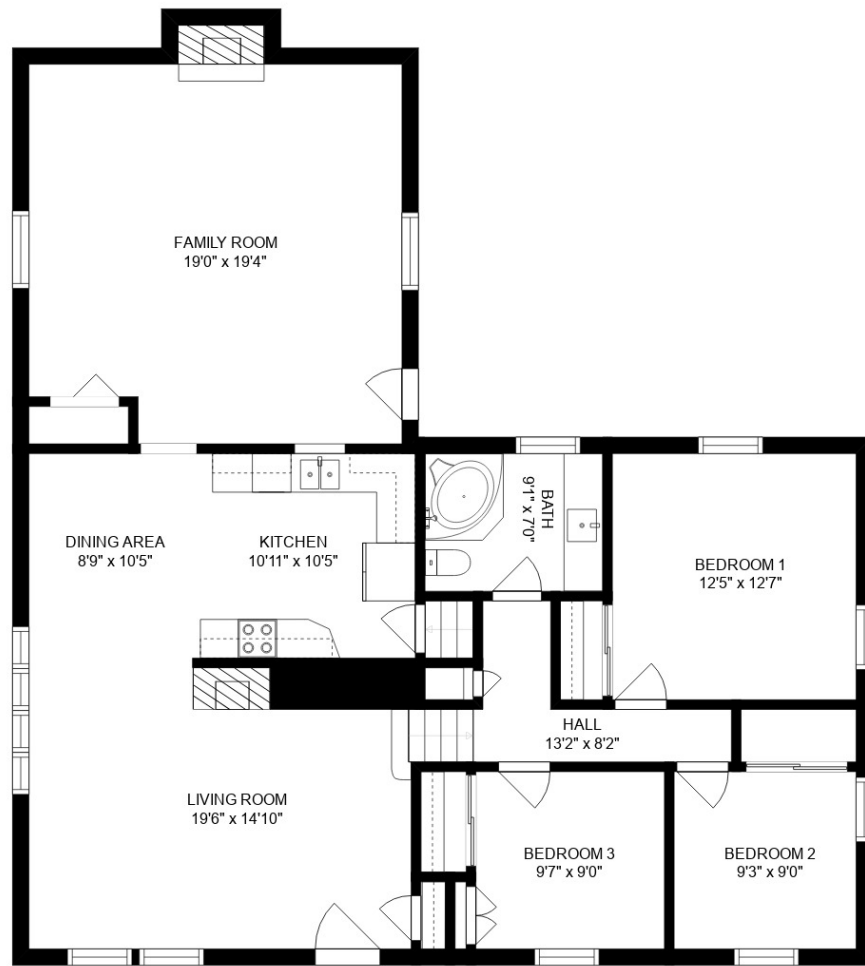

LOWER FLOOR

MAIN FLOOR

**Estimated areas**

GLA FLOOR 1: 0 sq. ft, excluded 635 sq. ft  
 GLA MAIN FLOOR: 1588 sq. ft, excluded 12 sq. ft  
 Total GLA 1588 sq. ft, total scanned area 2235 sq. ft

SIZES AND DIMENSIONS ARE APPROXIMATE. ACTUAL MAY VARY.

**Estimated areas**

GLA FLOOR 1: 0 sq. ft, excluded 635 sq. ft  
 GLA MAIN FLOOR: 1588 sq. ft, excluded 12 sq. ft  
 Total GLA 1588 sq. ft, total scanned area 2235 sq. ft

SIZES AND DIMENSIONS ARE APPROXIMATE. ACTUAL MAY VARY.