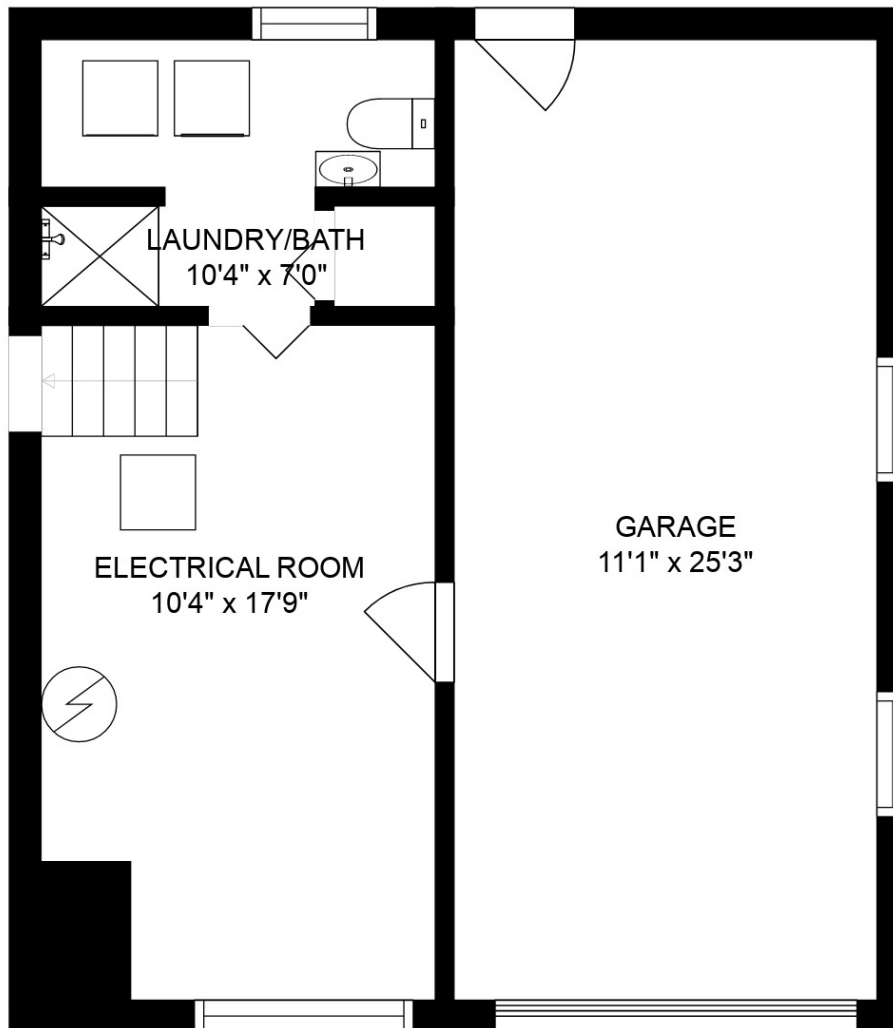

LOWER FLOOR

MAIN FLOOR

**Estimated areas**

GLA FLOOR 1: 0 sq. ft, excluded 635 sq. ft  
 GLA MAIN FLOOR: 1588 sq. ft, excluded 12 sq. ft  
 Total GLA 1588 sq. ft, total scanned area 2235 sq. ft

SIZES AND DIMENSIONS ARE APPROXIMATE. ACTUAL MAY VARY.

**Estimated areas**

GLA FLOOR 1: 0 sq. ft, excluded 635 sq. ft  
 GLA MAIN FLOOR: 1588 sq. ft, excluded 12 sq. ft  
 Total GLA 1588 sq. ft, total scanned area 2235 sq. ft

SIZES AND DIMENSIONS ARE APPROXIMATE. ACTUAL MAY VARY.