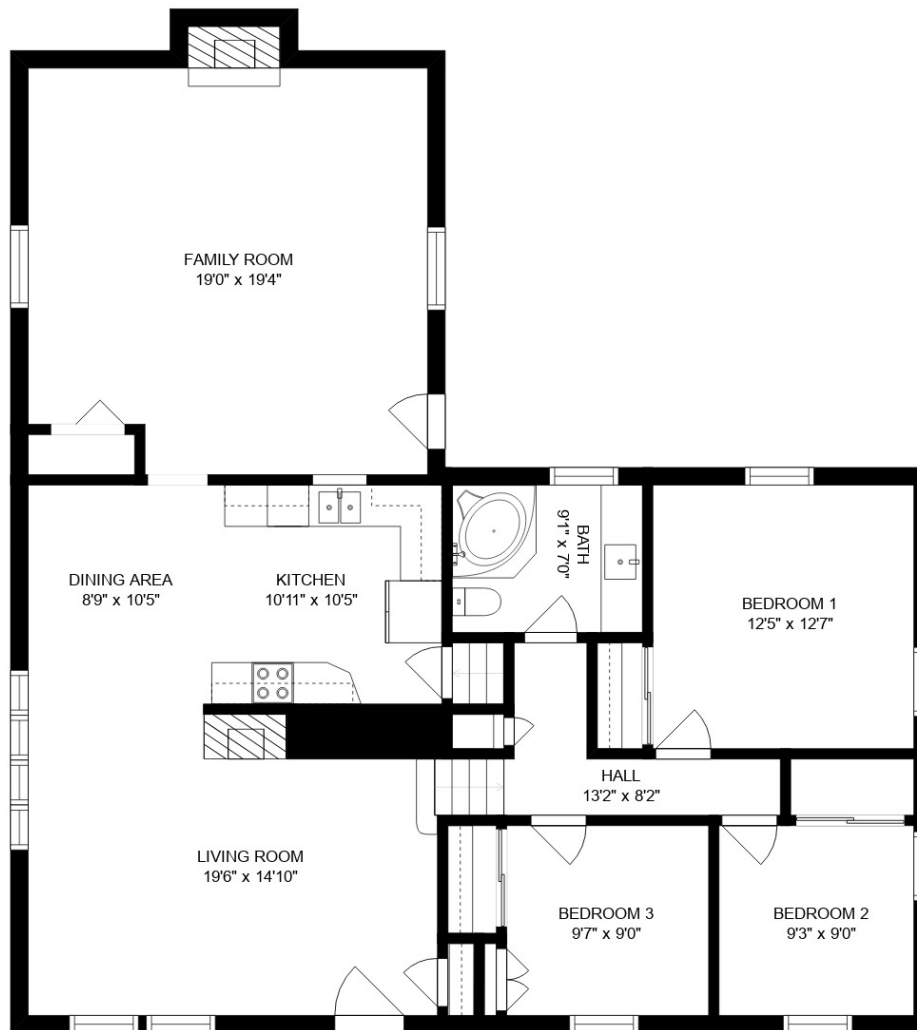

LOWER FLOOR

MAIN FLOOR

**Estimated areas**

GLA FLOOR 1: 0 sq. ft, excluded 635 sq. ft  
 GLA MAIN FLOOR: 1588 sq. ft, excluded 12 sq. ft  
 Total GLA 1588 sq. ft, total scanned area 2235 sq. ft

SIZES AND DIMENSIONS ARE APPROXIMATE. ACTUAL MAY VARY.

**Estimated areas**

GLA FLOOR 1: 0 sq. ft, excluded 635 sq. ft  
 GLA MAIN FLOOR: 1588 sq. ft, excluded 12 sq. ft  
 Total GLA 1588 sq. ft, total scanned area 2235 sq. ft

SIZES AND DIMENSIONS ARE APPROXIMATE. ACTUAL MAY VARY.