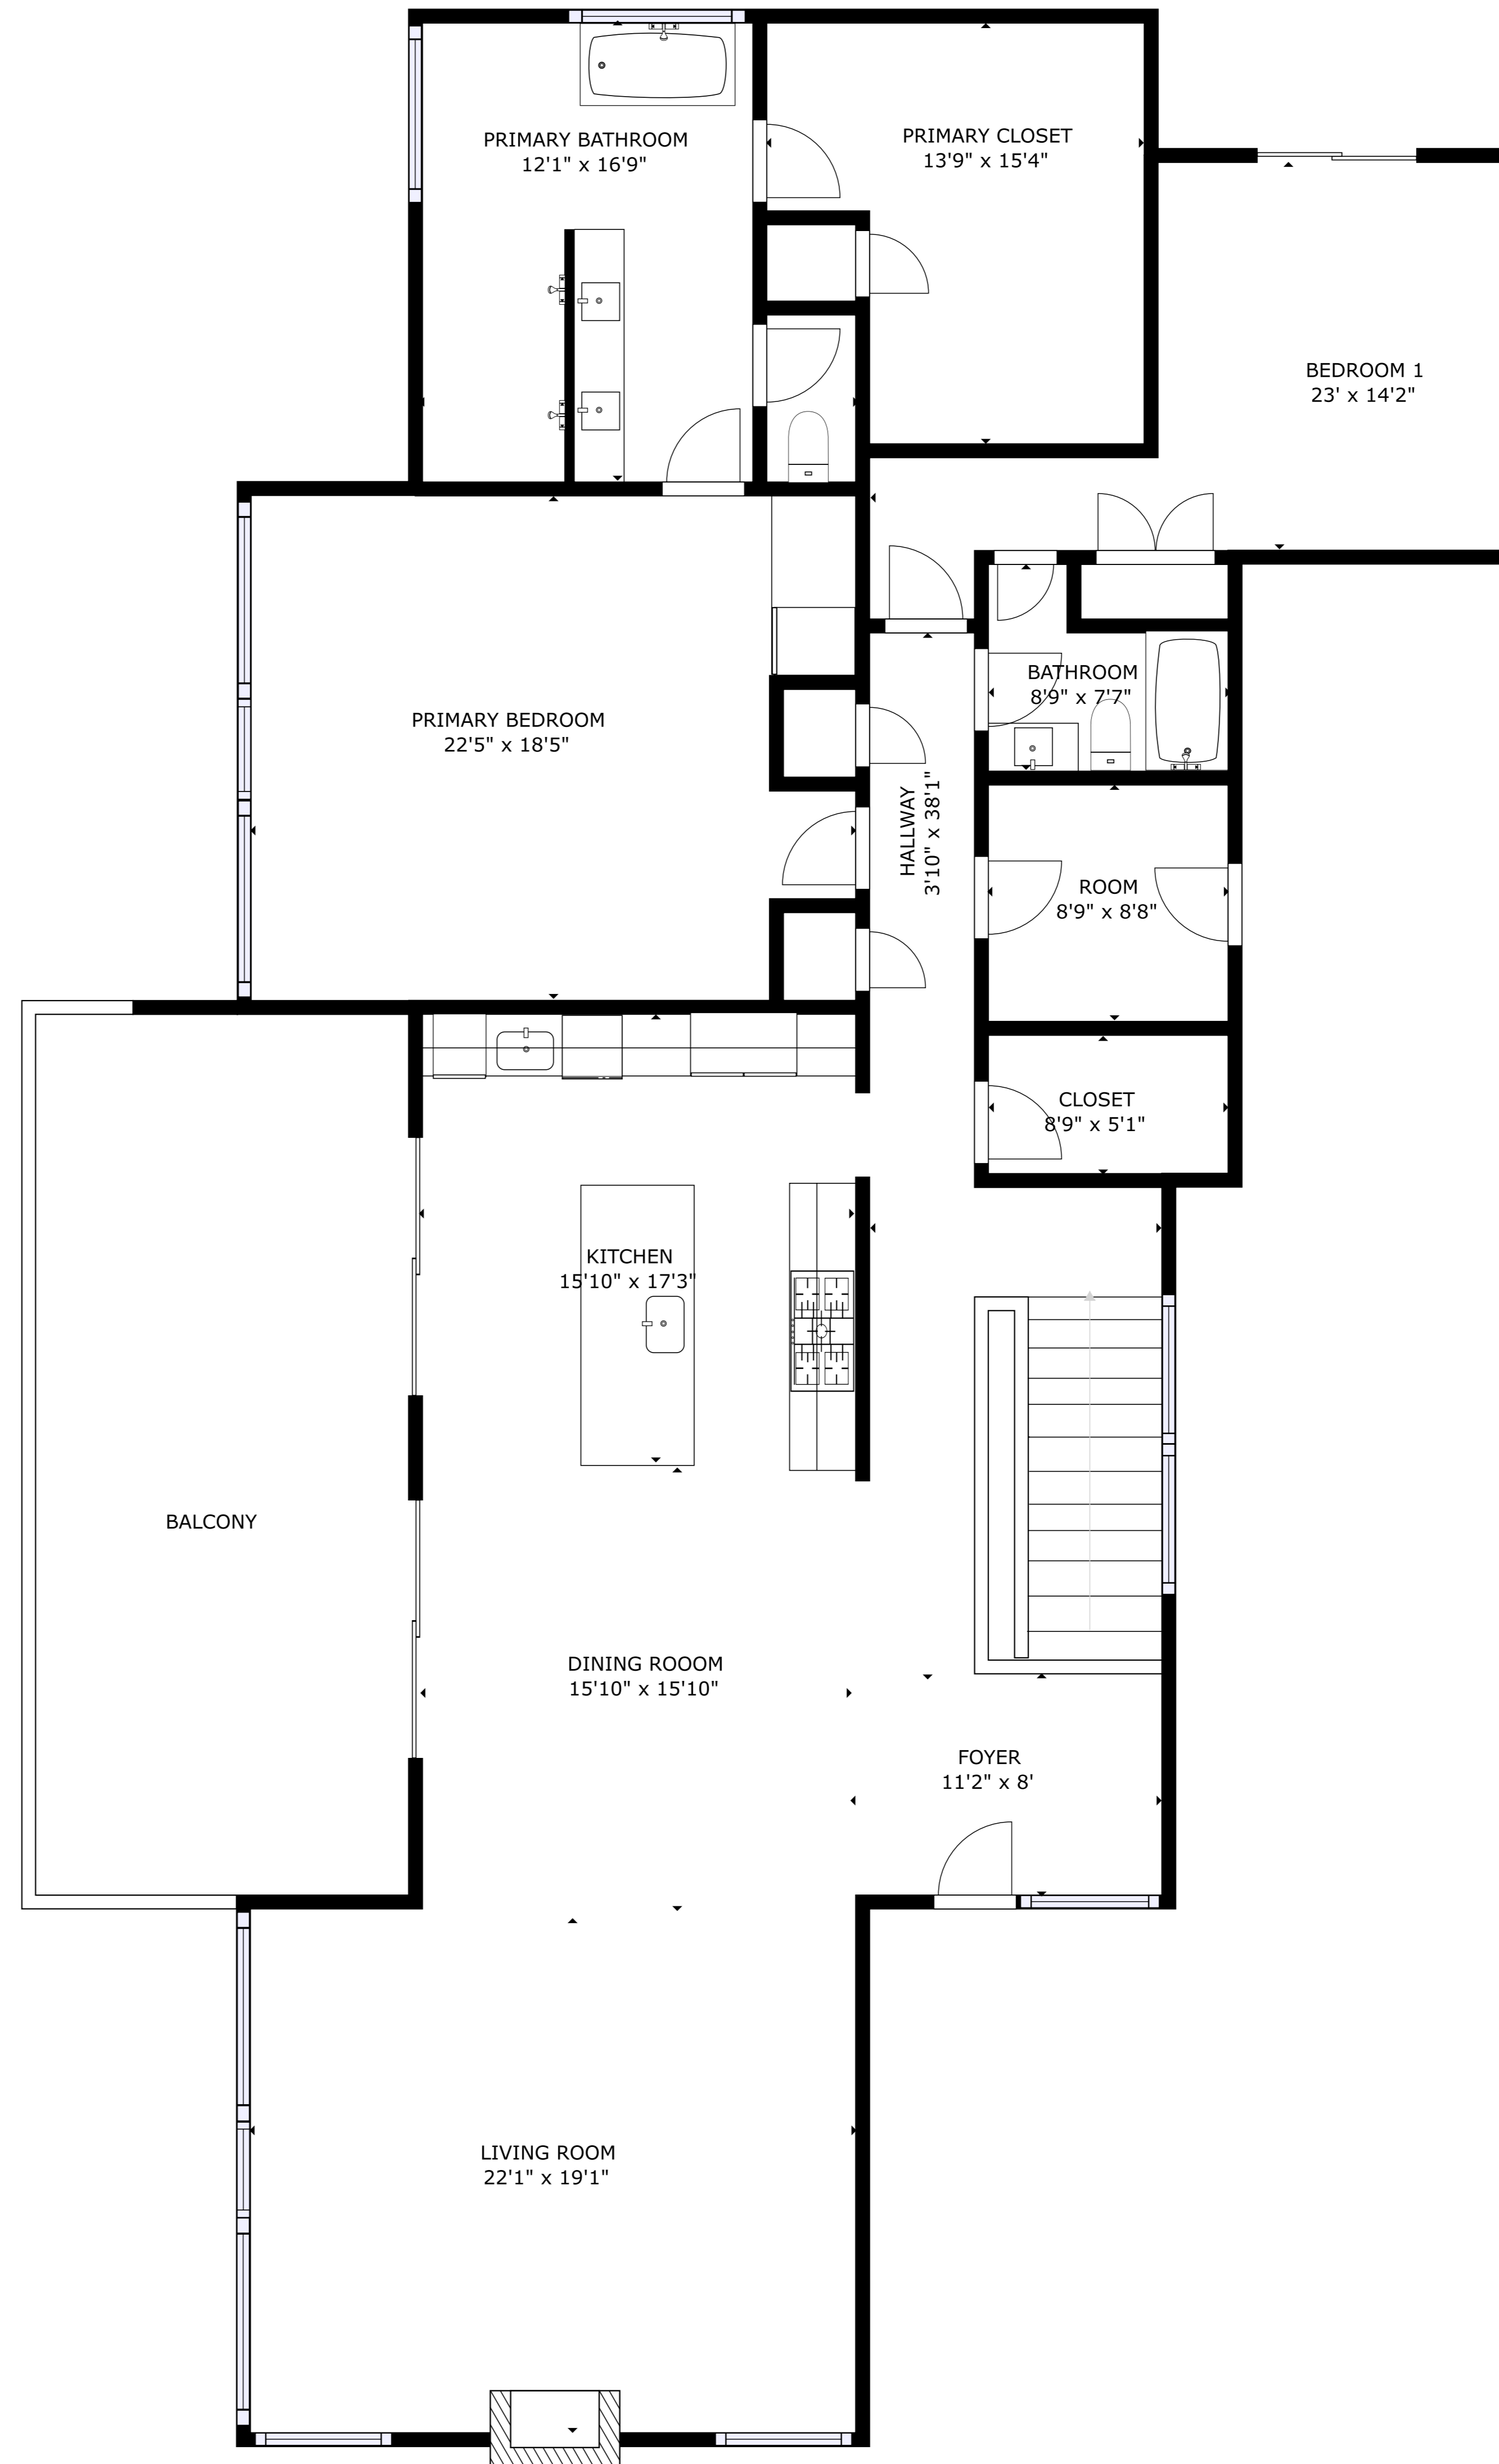

FLOOR 1

FLOOR 2

GROSS INTERNAL AREA
 FLOOR 1: 2173 sq ft, FLOOR 2: 2616 sq ft
 EXCLUDED AREAS:
 BALCONY : 437 sq ft
 TOTAL: 4789 sq ft

SIZES AND DIMENSIONS ARE APPROXIMATE, ACTUAL MAY VARY.