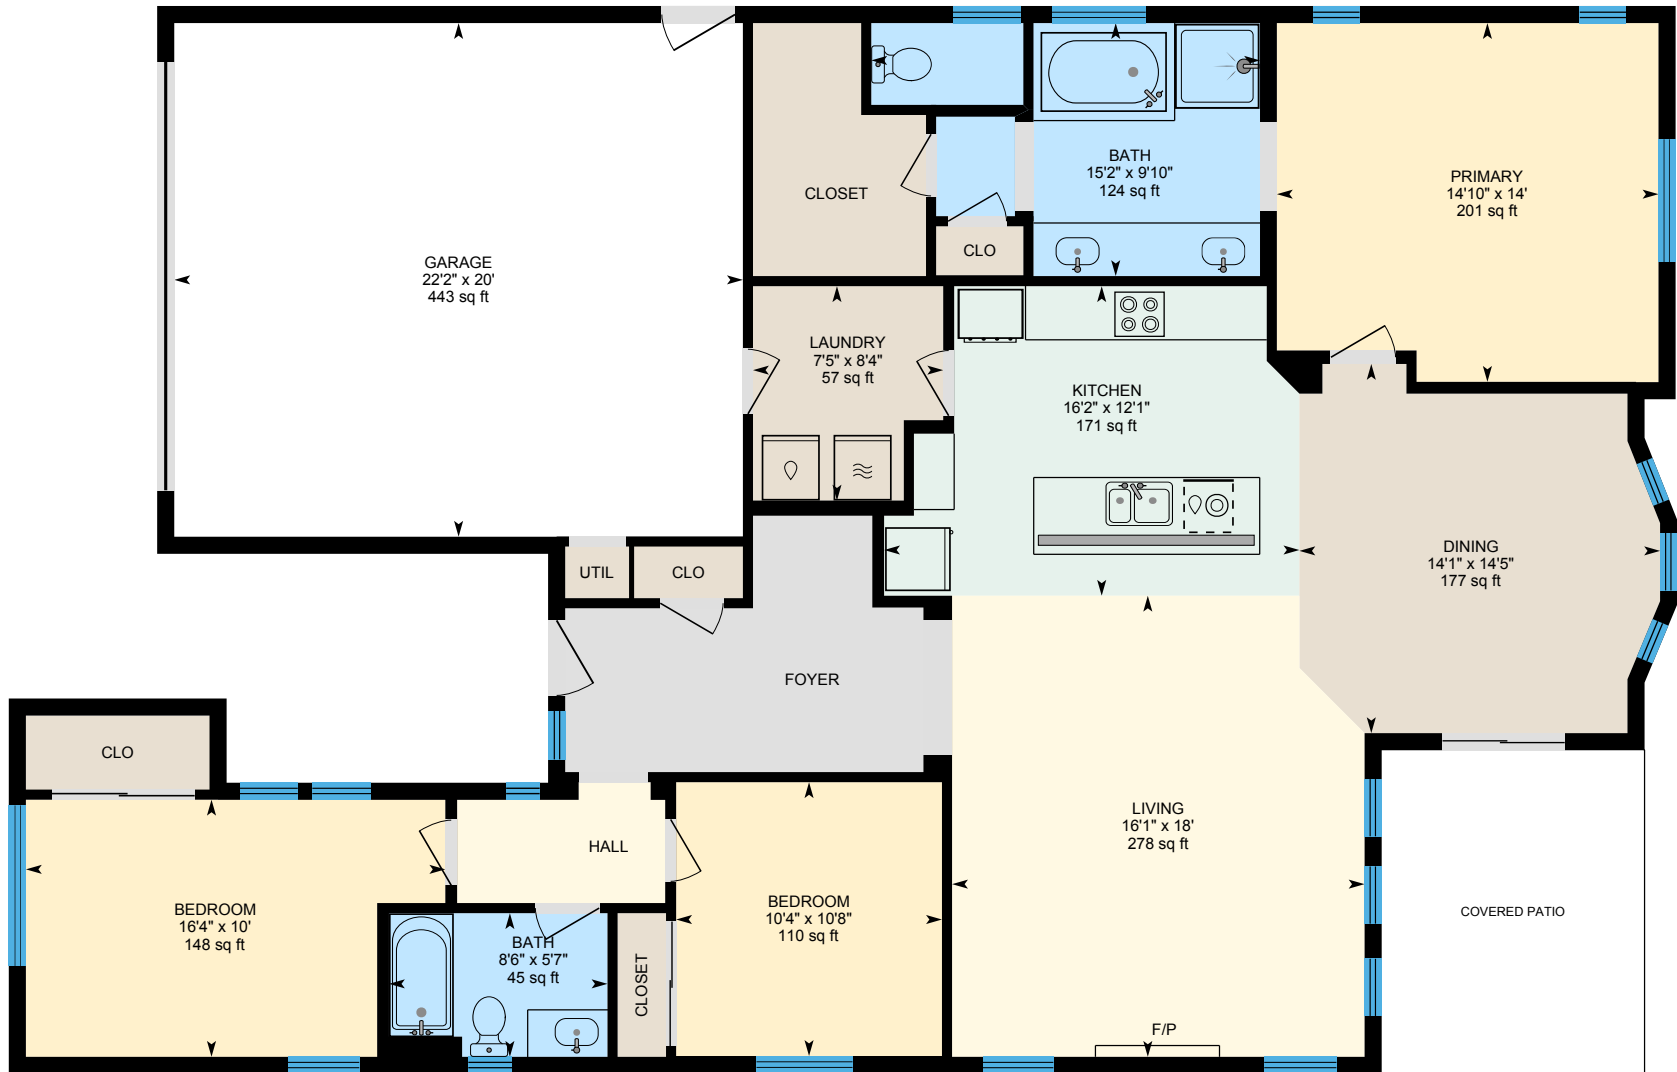

847 Sentinel Dr, Tracy, CA

Main Floor Finished Area 1782.63 sq ft
Unfinished Area 481.92 sq ft

PREPARED: 2022/07/12

White regions are excluded from total floor area in iGUIDE floor plans. All room dimensions and floor areas must be considered approximate and are subject to independent verification.