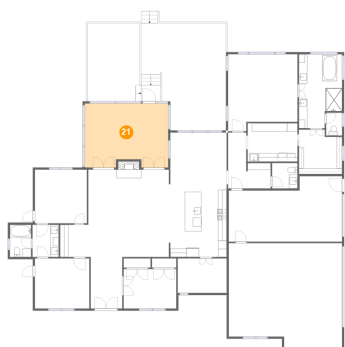

842 Kist Road, Greer, Spartanburg County, South Carolina, United States, 29651

21 Floor 1 - Screened Porch

Dimensions: 19'7" x 15'0"
Area: 283 sq. ft
Counted as Living Area: No

Heated: No
Finished: Yes
Enclosed: No
Contiguous: Yes
Permitted: Yes
Wet Space: No
Addition: No
Conversion: No