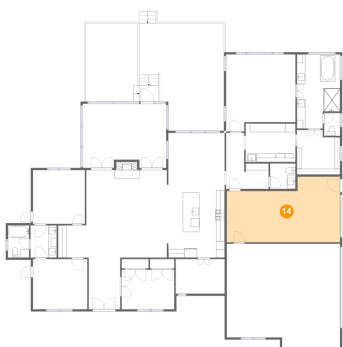

14 Floor 1 - Garage

Dimensions: 26'7" x 15'4"
Area: 353 sq. ft
Counted as Living Area: No

Heated: No
Finished: No
Enclosed: Yes
Contiguous: Yes
Permitted: Yes
Wet Space: No
Addition: No
Conversion: No