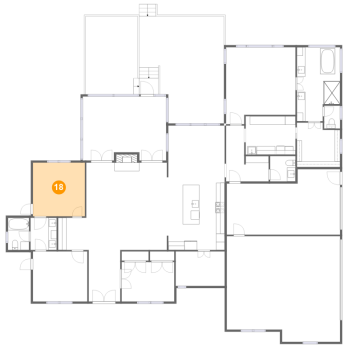

842 Kist Road, Greer, Spartanburg County, South Carolina, United States, 29651

18 Floor 1 - Family Room

Dimensions: 12'2" x 12'7"
Area: 154 sq. ft
Counted as Living Area:
Yes

Heated: Yes
Finished: Yes
Enclosed: Yes
Contiguous:
Yes
Permitted: Yes
Wet Space: No
Addition: No
Conversion: No