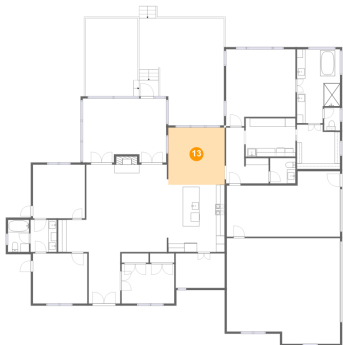

13 Floor 1 - Dining Area

Dimensions: 13'3" x 13'5"
Area: 178 sq. ft
Counted as Living Area:
Yes

Heated: Yes
Finished: Yes
Enclosed: Yes
Contiguous:
Yes
Permitted: Yes
Wet Space: No
Addition: No
Conversion: No