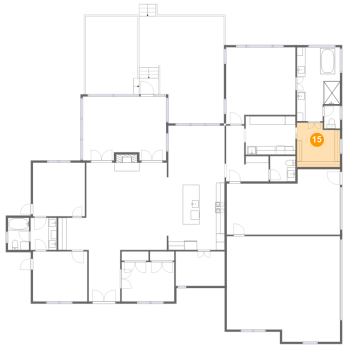

14 Floor 1 - Garage

Dimensions: 26'7" x 15'4"
Area: 353 sq. ft
Counted as Living Area: No

Heated: No
Finished: No
Enclosed: Yes
Contiguous: Yes
Permitted: Yes
Wet Space: No
Addition: No
Conversion: No

842 Kist Road, Greer, Spartanburg County, South Carolina, United States, 29651

15 Floor 1 - W.i.c.

Dimensions: 10'1" x 10'5"
Area: 99 sq. ft
Counted as Living Area:
Yes

Heated: Yes
Finished: Yes
Enclosed: Yes
Contiguous:
Yes
Permitted: Yes
Wet Space: No
Addition: No
Conversion: No