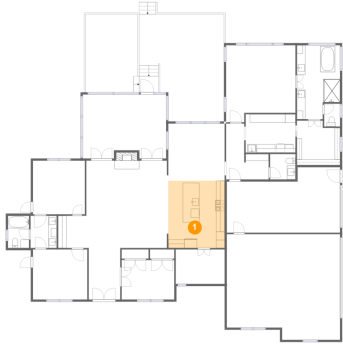

842 Kist Road, Greer, Spartanburg County, South Carolina, United States, 29651

Property Summary

 **2** garages  **2** bedrooms  **2** bathrooms  **1** half baths

 **1** floors  **2,535** Gross Living Area sqft  **4,561** total sqft

842 Kist Road, Greer, Spartanburg County, South Carolina, United States, 29651

Room Dimensions

Floor 1

Total sqft: 4561

Living area: 2535

#	Room name	Dimensions	Area (sqft)	Counted as Living Area
1	Kitchen	13'3" x 15'9"	209 sq. ft	Yes
2	Wc	3'9" x 5'4"	20 sq. ft	Yes
3	Pantry	11'6" x 8'1"	93 sq. ft	Yes
4	Primary Bath	10'2" x 17'4"	160 sq. ft	Yes
5	Living Room	25'11" x 20'7"	453 sq. ft	Yes
6	Laundry	11'8" x 9'0"	105 sq. ft	Yes
7	Hall	10'0" x 13'1"	89 sq. ft	Yes
8	Office	12'9" x 11'9"	150 sq. ft	Yes
9	Wc	5'11" x 5'11"	35 sq. ft	Yes
10	Bath	5'0" x 7'7"	38 sq. ft	Yes
11	Primary Bedroom	16'4" x 18'0"	268 sq. ft	Yes

#	Room name	Dimensions	Area (sqft)	Counted as Living Area
12	Bedroom	12'4" x 9'3"	115 sq. ft	Yes
13	Dining Area	13'3" x 13'5"	178 sq. ft	Yes
14	Garage	26'7" x 15'4"	353 sq. ft	No
15	W.i.c.	10'1" x 10'5"	99 sq. ft	Yes
16	Bath	6'2" x 7'7"	47 sq. ft	Yes
17	Garage	26'7" x 24'10"	623 sq. ft	No
18	Family Room	12'2" x 12'7"	154 sq. ft	Yes
19	Foyer	7'5" x 12'0"	89 sq. ft	Yes
20	Deck	32'6" x 25'2"	685 sq. ft	No
21	Screened Porch	19'7" x 15'0"	283 sq. ft	No

842 Kist Road, Greer, Spartanburg County, South Carolina, United States, 29651

1 Floor 1 - Kitchen

Dimensions: 13'3" x 15'9"
Area: 209 sq. ft
Counted as Living Area:
Yes

Heated: Yes
Finished: Yes
Enclosed: Yes
Contiguous:
Yes
Permitted: Yes
Wet Space: No
Addition: No
Conversion: No