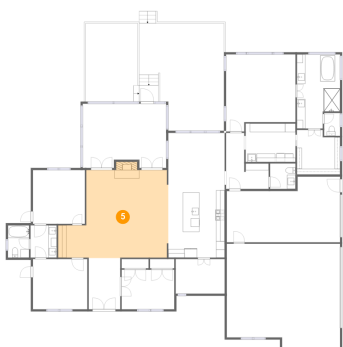

2 Floor 1 - Wc

Dimensions: 3'9" x 5'4"
Area: 20 sq. ft
Counted as Living Area:
Yes

Heated: Yes
Finished: Yes
Enclosed: Yes
Contiguous:
Yes
Permitted: Yes
Wet Space: Yes
Addition: No
Conversion: No

842 Kist Road, Greer, Spartanburg County, South Carolina, United States, 29651

3 Floor 1 - Pantry

Dimensions: 11'6" x 8'1"
Area: 93 sq. ft
Counted as Living Area:
Yes

Heated: Yes
Finished: Yes
Enclosed: Yes
Contiguous:
Yes
Permitted: Yes
Wet Space: No
Addition: No
Conversion: No

4 Floor 1 - Primary Bath

Dimensions: 25'11" x 20'7"
Area: 453 sq. ft
Counted as Living Area:
Yes

Heated: Yes
Finished: Yes
Enclosed: Yes
Contiguous:
Yes
Permitted: Yes
Wet Space: No
Addition: No
Conversion: No

842 Kist Road, Greer, Spartanburg County, South Carolina, United States, 29651