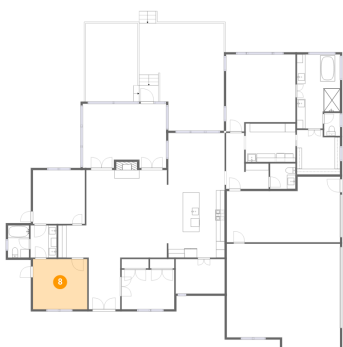

6 Floor 1 - Laundry

Dimensions: 11'8" x 9'0"
Area: 105 sq. ft
Counted as Living Area:
Yes

Heated: Yes
Finished: Yes
Enclosed: Yes
Contiguous:
Yes
Permitted: Yes
Wet Space: No
Addition: No
Conversion: No

7 Floor 1 - Hall

Dimensions: 10'0" x 13'1"
Area: 89 sq. ft
Counted as Living Area:
Yes

Heated: Yes
Finished: Yes
Enclosed: Yes
Contiguous:
Yes
Permitted: Yes
Wet Space: No
Addition: No
Conversion: No

8 Floor 1 - Office

Dimensions: 12'9" x 11'9"
Area: 150 sq. ft
Counted as Living Area:
Yes

Heated: Yes
Finished: Yes
Enclosed: Yes
Contiguous:
Yes
Permitted: Yes
Wet Space: No
Addition: No
Conversion: No

842 Kist Road, Greer, Spartanburg County, South Carolina, United States, 29651