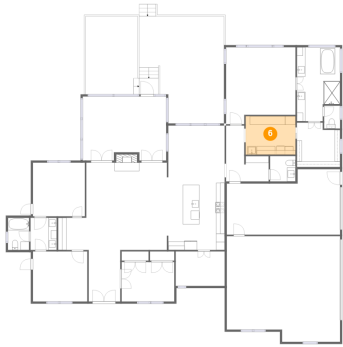

842 Kist Road, Greer, Spartanburg County, South Carolina, United States, 29651

6 Floor 1 - Laundry

Dimensions: 11'8" x 9'0"
Area: 105 sq. ft
Counted as Living Area:
Yes

Heated: Yes
Finished: Yes
Enclosed: Yes
Contiguous:
Yes
Permitted: Yes
Wet Space: No
Addition: No
Conversion: No