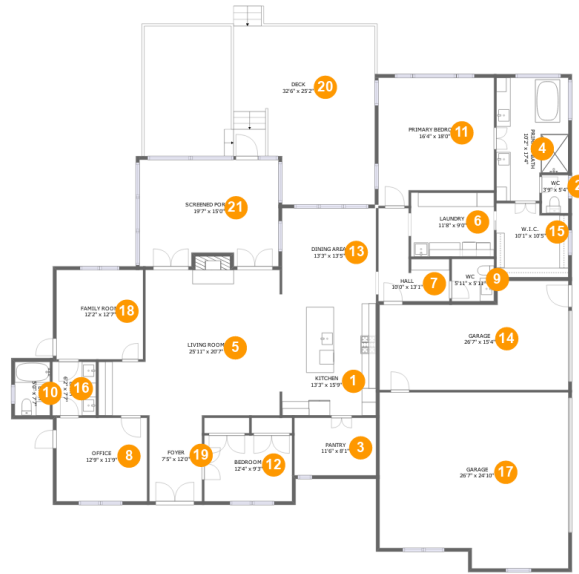

842 Kist Road, Greer, Spartanburg County, South Carolina, United States, 29651

Property Summary

 **2** garages  **2** bedrooms  **2** bathrooms  **1** half baths

 **1** floors  **2,535** Gross Living Area sqft  **4,561** total sqft

842 Kist Road, Greer, Spartanburg County, South Carolina, United States, 29651

Room Dimensions

Floor 1

Total sqft: 4561

Living area: 2535

#	Room name	Dimensions	Area (sqft)	Counted as Living Area
1	Kitchen	13'3" x 15'9"	209 sq. ft	Yes
2	Wc	3'9" x 5'4"	20 sq. ft	Yes
3	Pantry	11'6" x 8'1"	93 sq. ft	Yes
4	Primary Bath	10'2" x 17'4"	160 sq. ft	Yes
5	Living Room	25'11" x 20'7"	453 sq. ft	Yes
6	Laundry	11'8" x 9'0"	105 sq. ft	Yes
7	Hall	10'0" x 13'1"	89 sq. ft	Yes
8	Office	12'9" x 11'9"	150 sq. ft	Yes
9	Wc	5'11" x 5'11"	35 sq. ft	Yes
10	Bath	5'0" x 7'7"	38 sq. ft	Yes
11	Primary Bedroom	16'4" x 18'0"	268 sq. ft	Yes