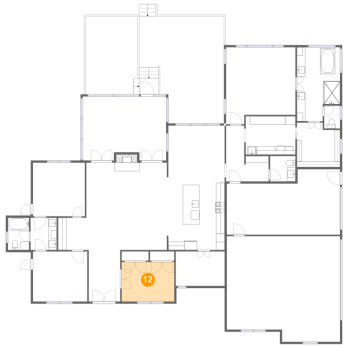

842 Kist Road, Greer, Spartanburg County, South Carolina, United States, 29651

12 Floor 1 - Bedroom

Dimensions: 12'4" x 9'3"
Area: 115 sq. ft
Counted as Living Area:
Yes

Heated: Yes
Finished: Yes
Enclosed: Yes
Contiguous:
Yes
Permitted: Yes
Wet Space: No
Addition: No
Conversion: No