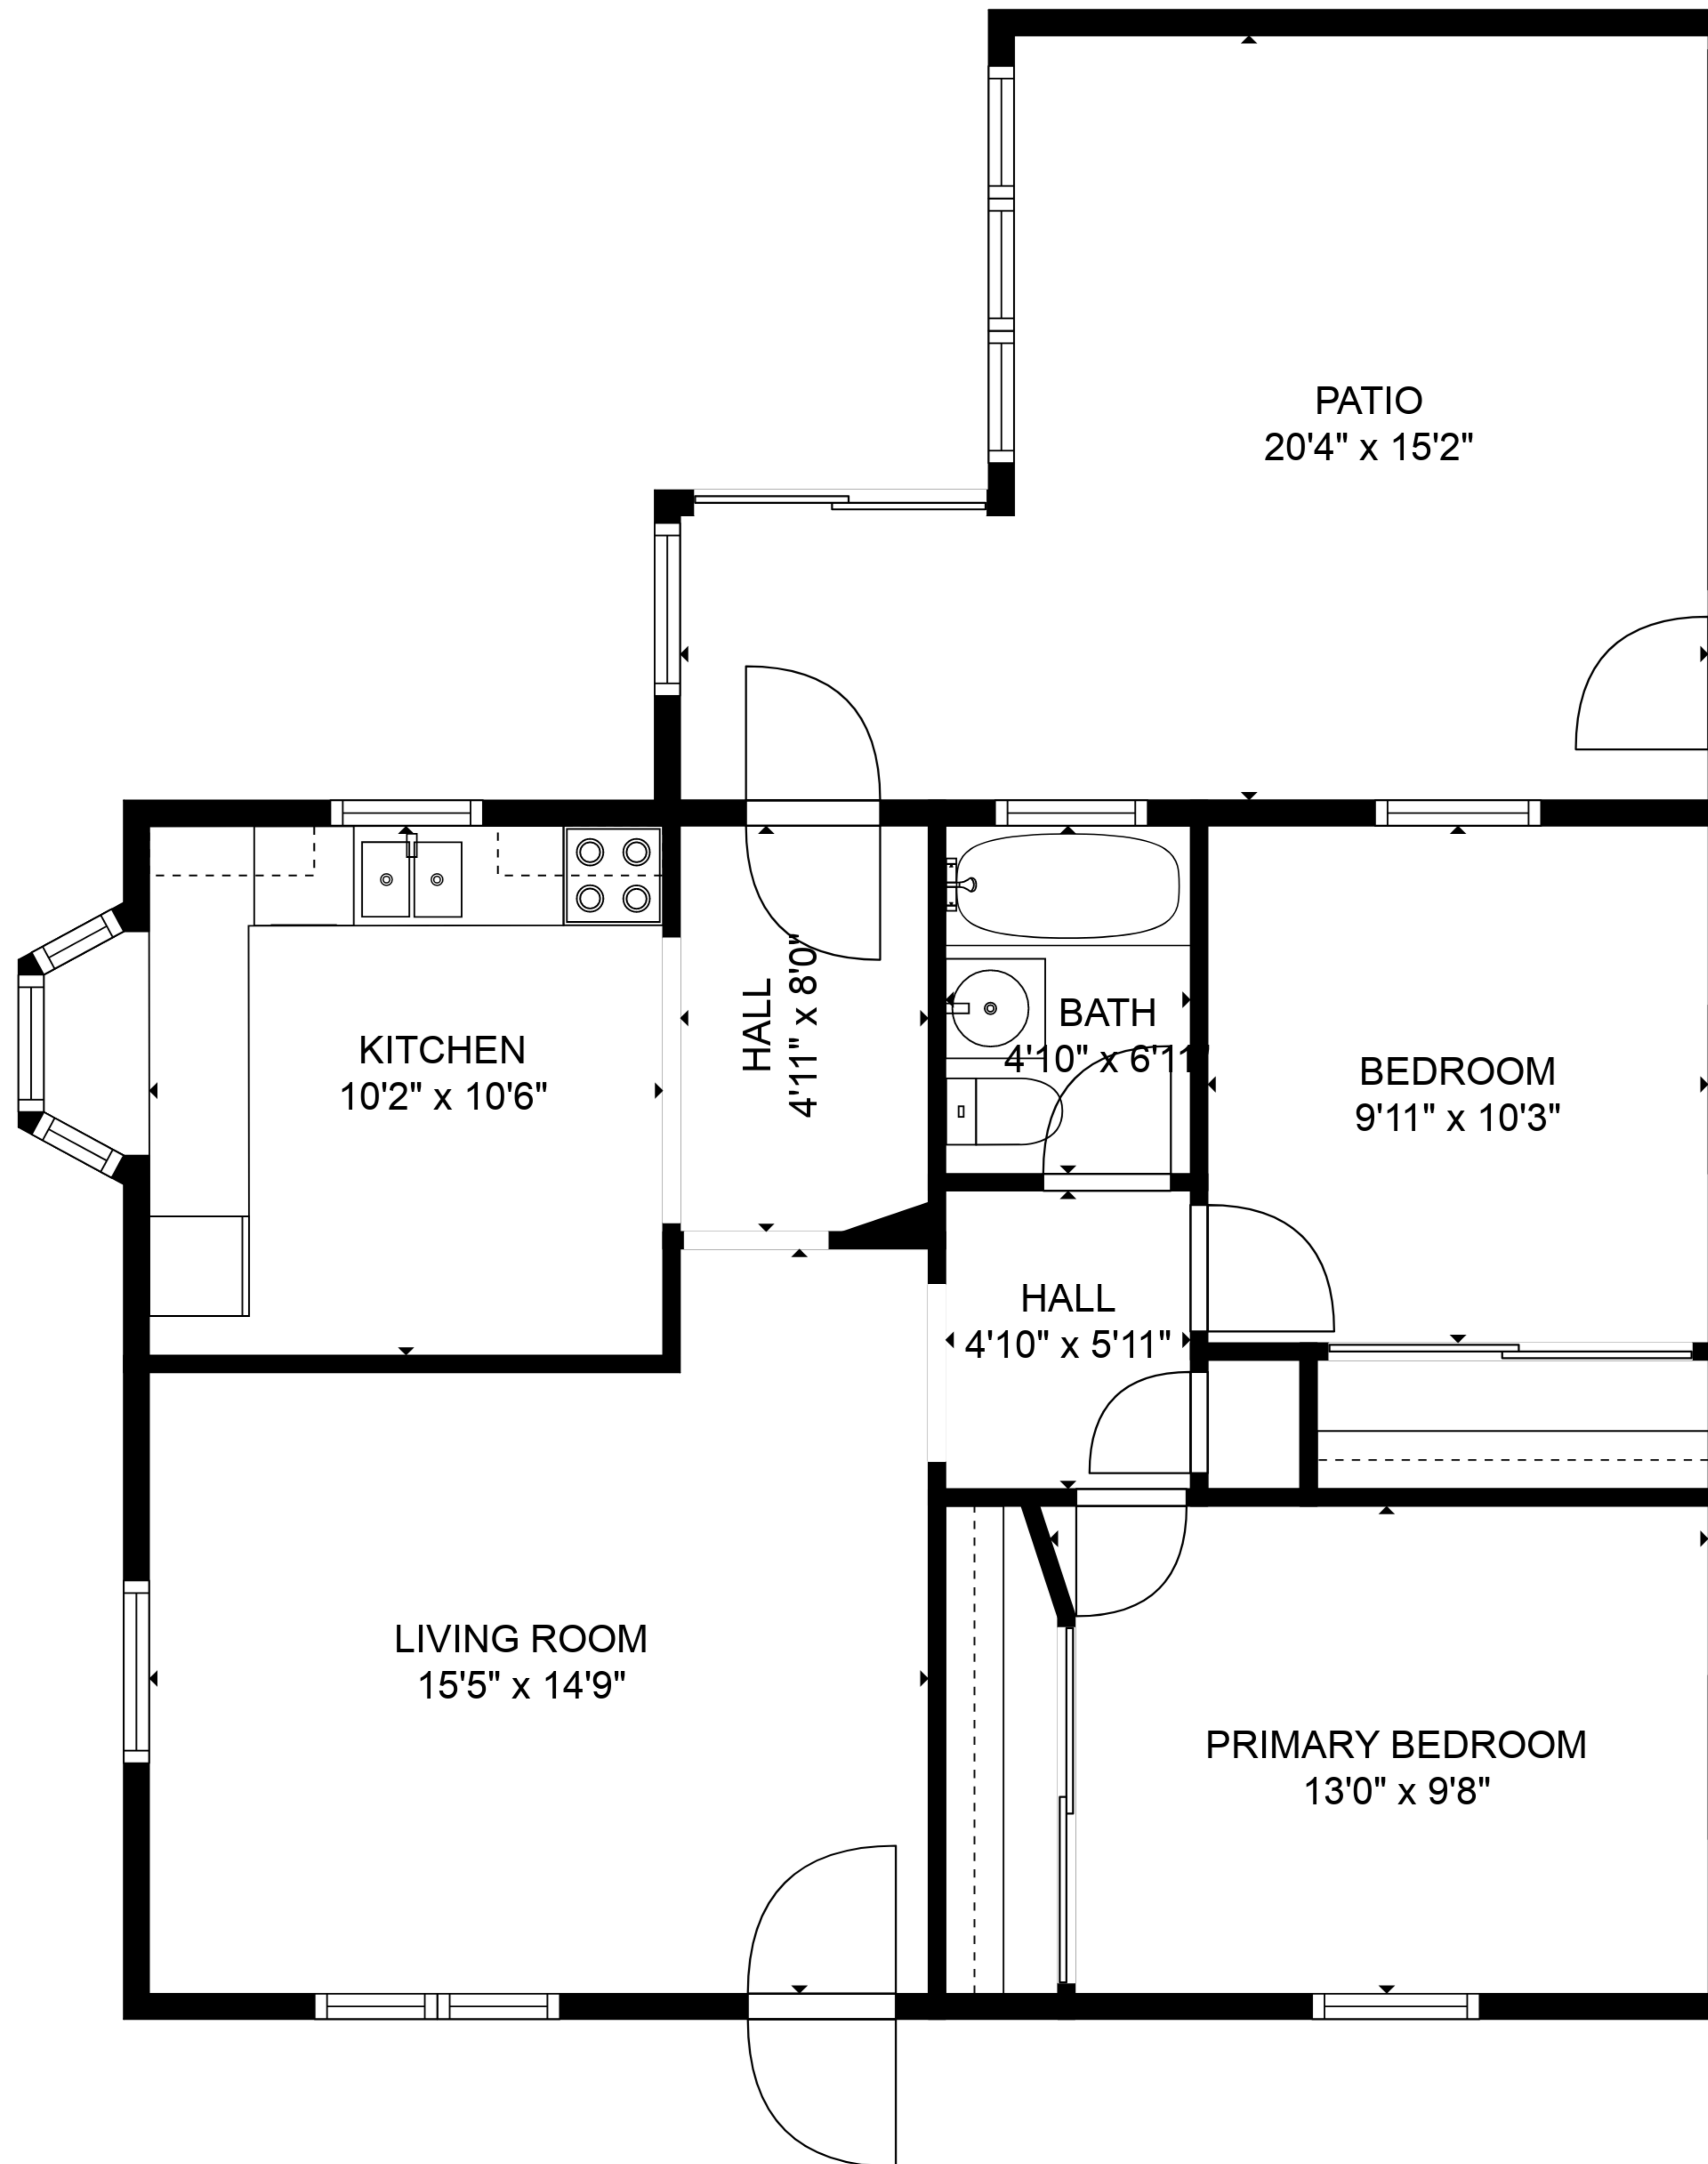

TOTAL: 714 sq. ft

FLOOR 1: 714 sq. ft

EXCLUDED AREAS: PATIO: 245 sq. ft, BAY WINDOW: 9 sq. ft

SIZES AND DIMENSIONS ARE APPROXIMATE, ACTUAL MAY VARY.

TOTAL: 714 sq. ft

FLOOR 1: 714 sq. ft

EXCLUDED AREAS: PATIO: 245 sq. ft, BAY WINDOW: 9 sq. ft

SIZES AND DIMENSIONS ARE APPROXIMATE, ACTUAL MAY VARY.