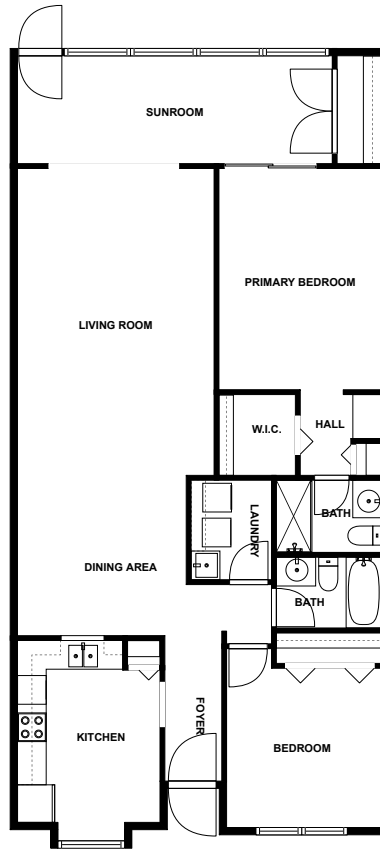

Home report

US Highway 19 N 19029

Clearwater

Highlights

1 Kitchen

1 Living room

2 Bedroom

2 Bath

Arbor Office Park Heliport,
0.4 mi

Floor plan

fvm

SIZES AND DIMENSIONS ARE APPROXIMATE, ACTUAL MAY VARY.

Appendix 1: Data sheet

Bedroom - 2	Bedroom - Master - 1	Bath - 2
Utility - 1	Utility - Laundry - 1	Closet - 1
Closet - WalkIn - 1	Room - 1	Room - Glass - 1
Entry - 1	Entry - Foyer - 1	Kitchen - 1
Hall - 1	Dining - 1	Dining - Open - 1
LivingRoom - 1		