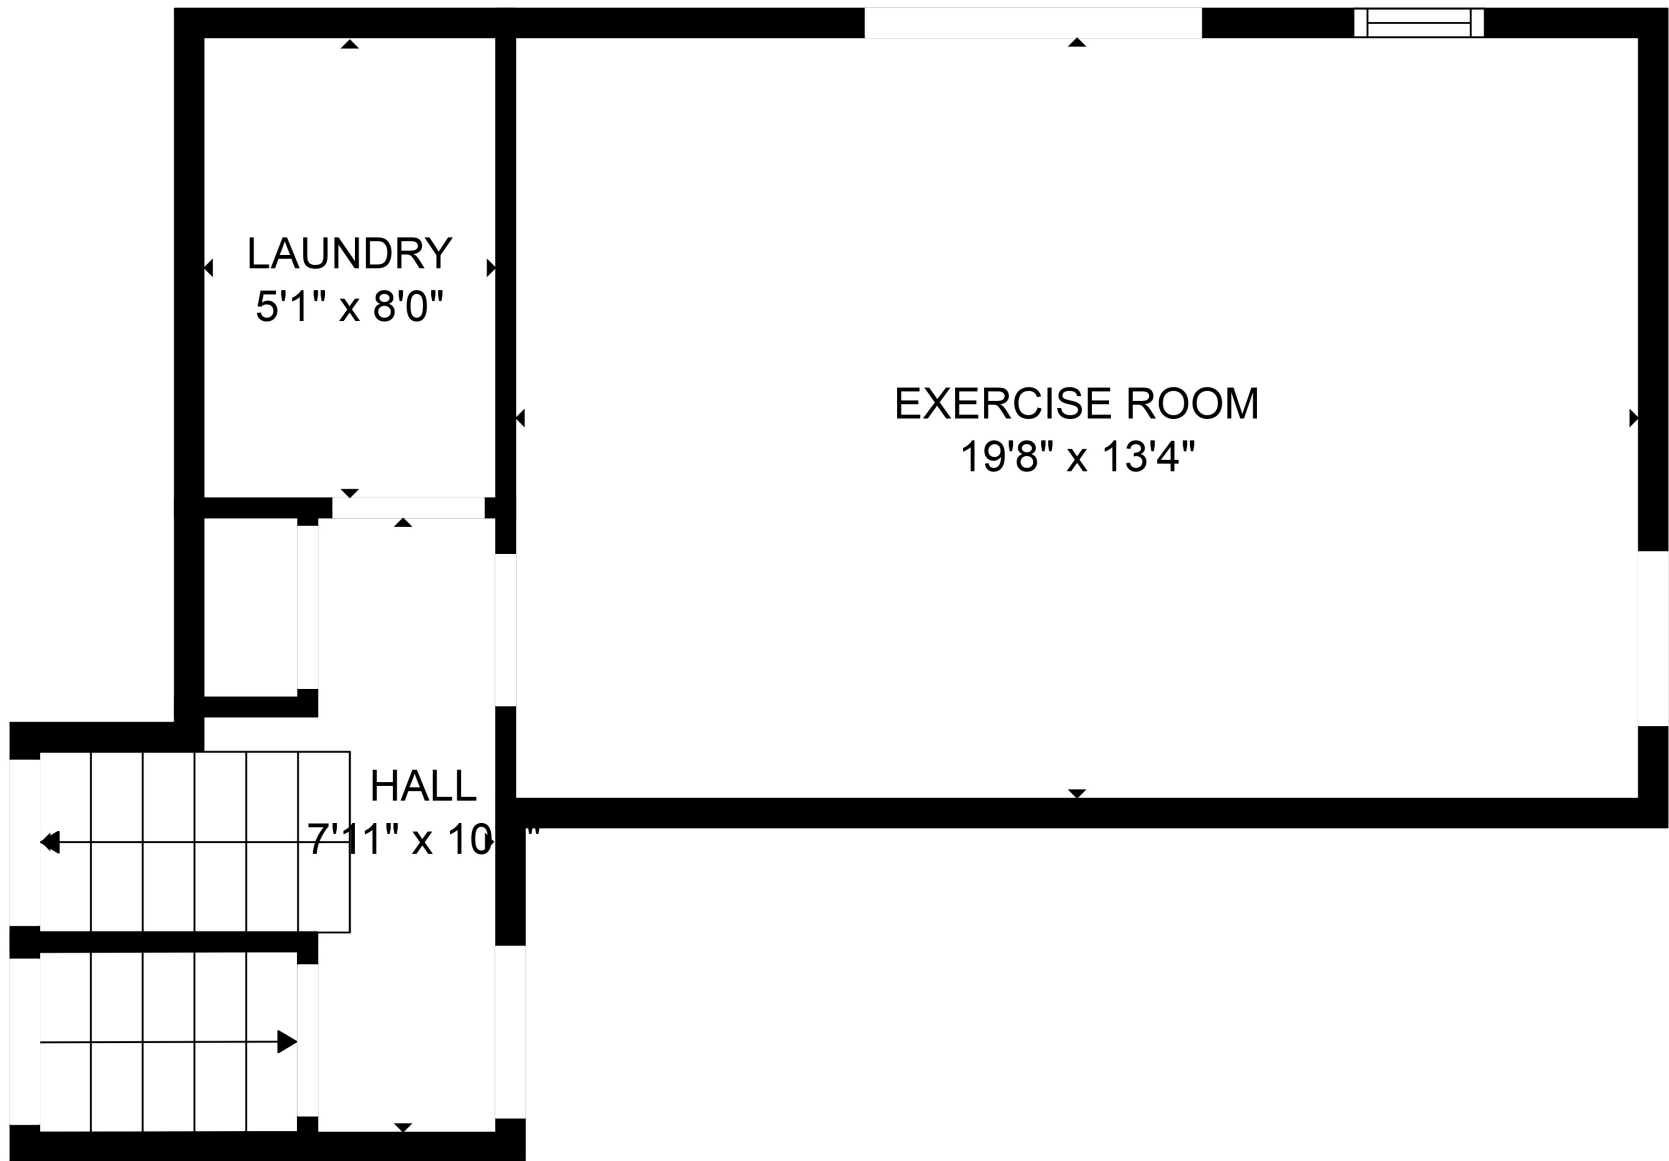

FLOOR 3

FLOOR 4

FLOOR 5

FLOOR 1

FLOOR 2

Total scanned area: 4185 sq. ft

Total scanned area: 4185 sq. ft

MEASUREMENTS ARE CALCULATED BY CUBICASA TECHNOLOGY. DEEMED HIGHLY RELIABLE BUT NOT GUARANTEED.

Total scanned area: 4185 sq. ft

MEASUREMENTS ARE CALCULATED BY CUBICASA TECHNOLOGY. DEEMED HIGHLY RELIABLE BUT NOT GUARANTEED.

Total scanned area: 4185 sq. ft

MEASUREMENTS ARE CALCULATED BY CUBICASA TECHNOLOGY. DEEMED HIGHLY RELIABLE BUT NOT GUARANTEED.