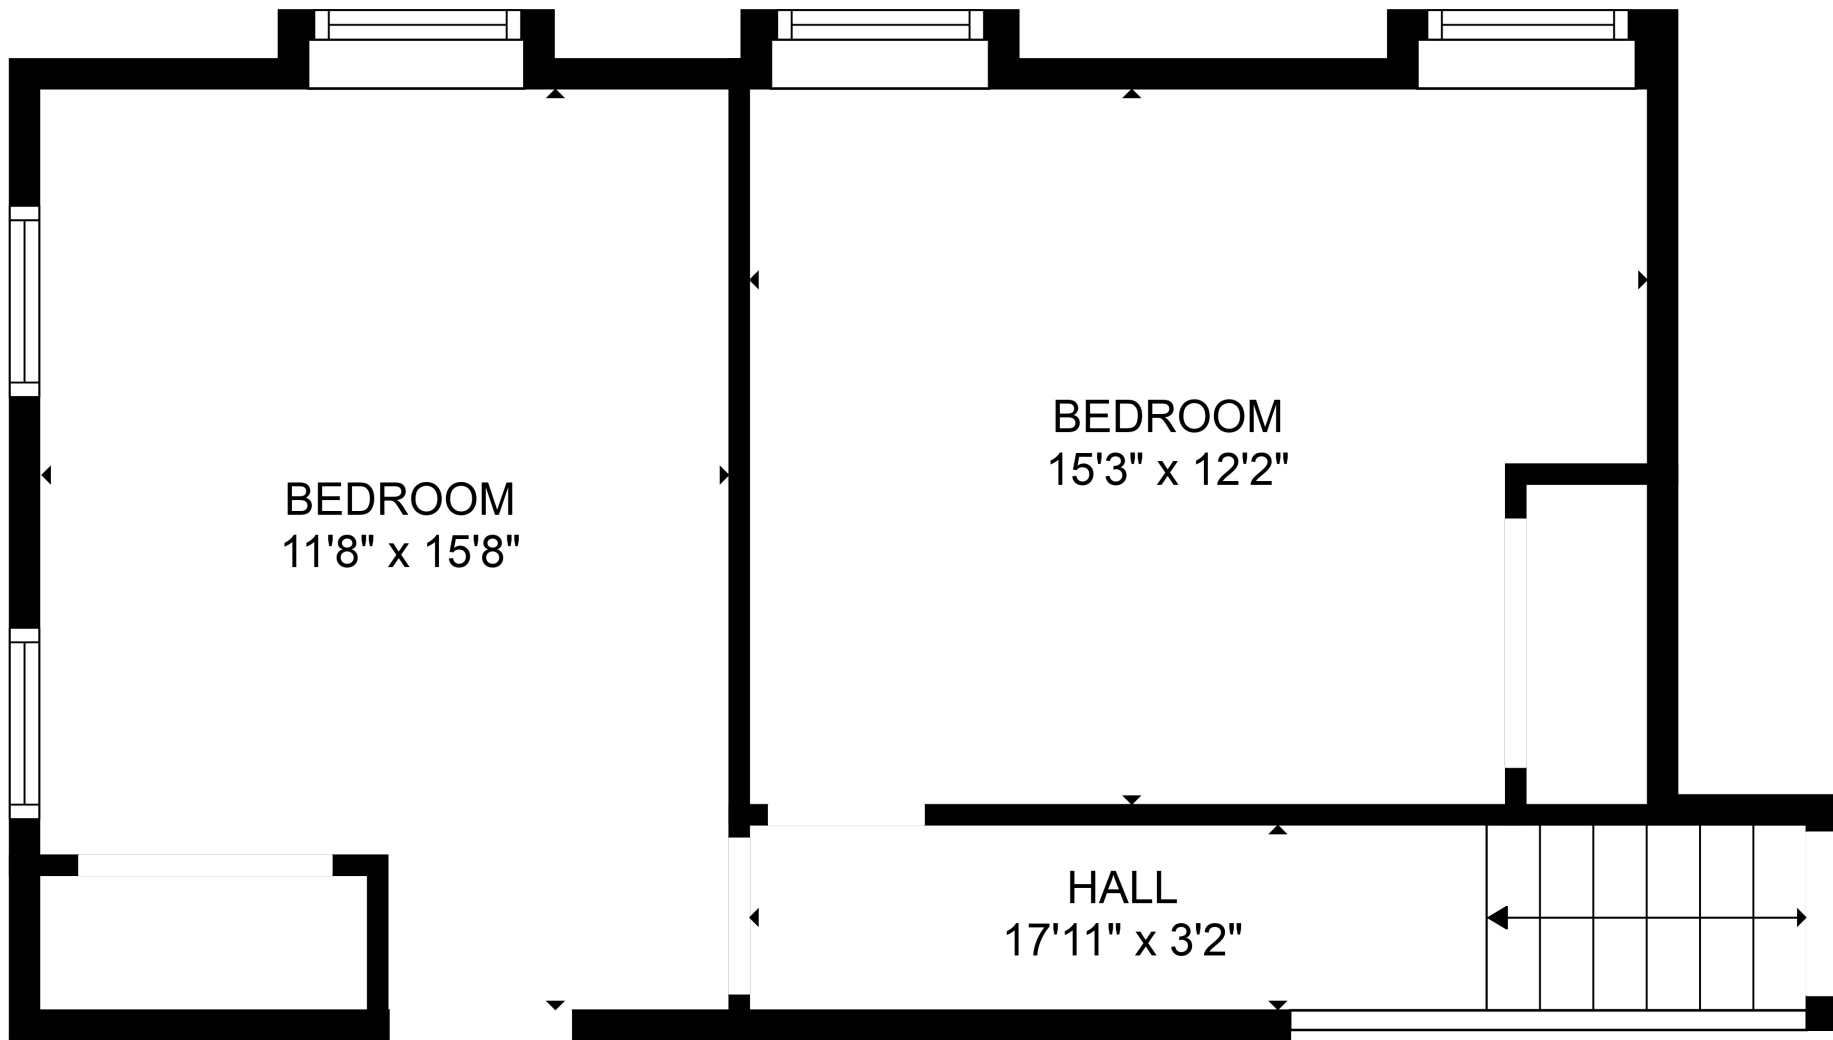

FLOOR 3

FLOOR 4

FLOOR 5

FLOOR 1

FLOOR 2

Total scanned area: 4185 sq. ft

Total scanned area: 4185 sq. ft

MEASUREMENTS ARE CALCULATED BY CUBICASA TECHNOLOGY. DEEMED HIGHLY RELIABLE BUT NOT GUARANTEED.

Total scanned area: 4185 sq. ft

MEASUREMENTS ARE CALCULATED BY CUBICASA TECHNOLOGY. DEEMED HIGHLY RELIABLE BUT NOT GUARANTEED.

Total scanned area: 4185 sq. ft

MEASUREMENTS ARE CALCULATED BY CUBICASA TECHNOLOGY. DEEMED HIGHLY RELIABLE BUT NOT GUARANTEED.