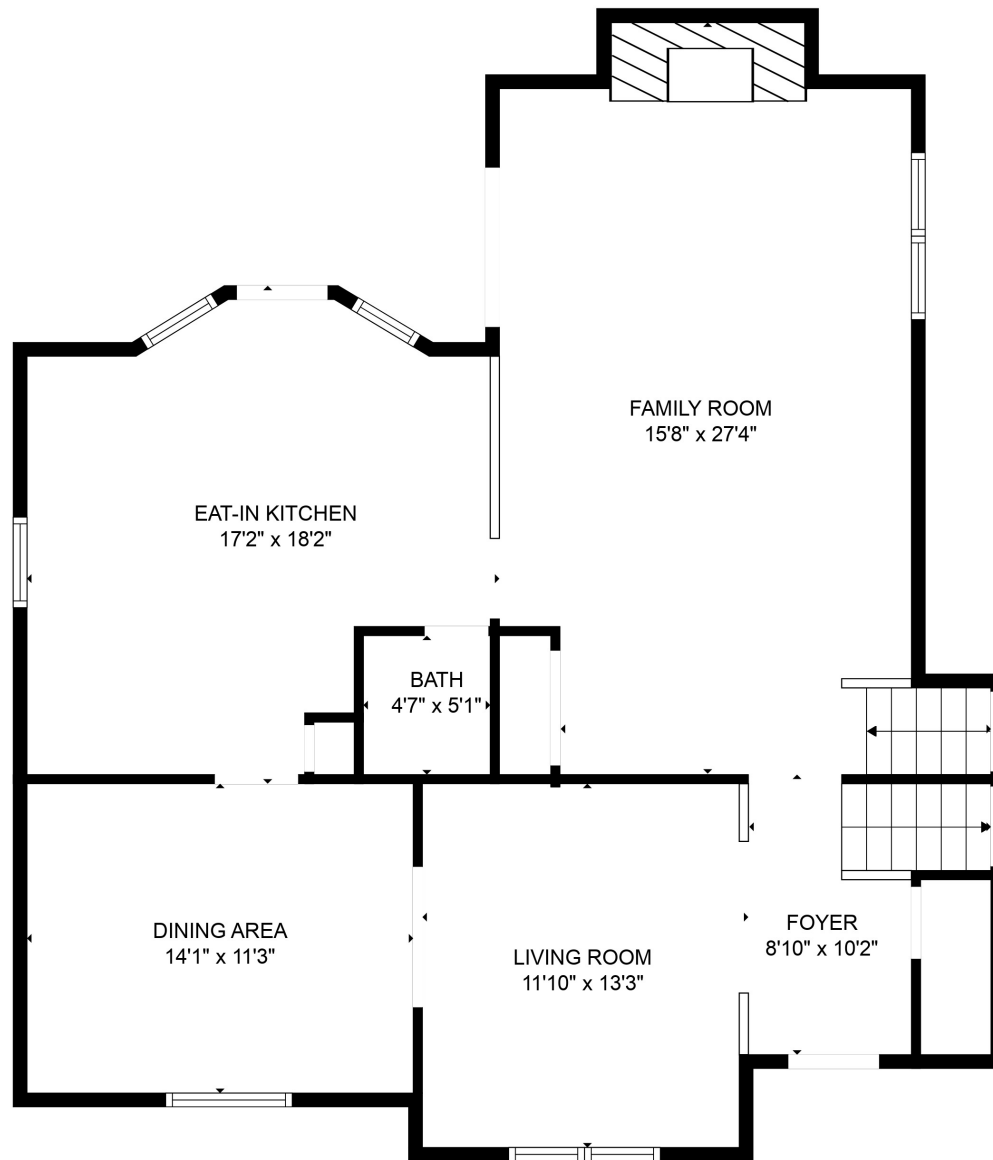

FLOOR 3

FLOOR 4

FLOOR 5

FLOOR 1

FLOOR 2

Total scanned area: 4185 sq. ft

Total scanned area: 4185 sq. ft

MEASUREMENTS ARE CALCULATED BY CUBICASA TECHNOLOGY. DEEMED HIGHLY RELIABLE BUT NOT GUARANTEED.

Total scanned area: 4185 sq. ft

MEASUREMENTS ARE CALCULATED BY CUBICASA TECHNOLOGY. DEEMED HIGHLY RELIABLE BUT NOT GUARANTEED.

Total scanned area: 4185 sq. ft

MEASUREMENTS ARE CALCULATED BY CUBICASA TECHNOLOGY. DEEMED HIGHLY RELIABLE BUT NOT GUARANTEED.