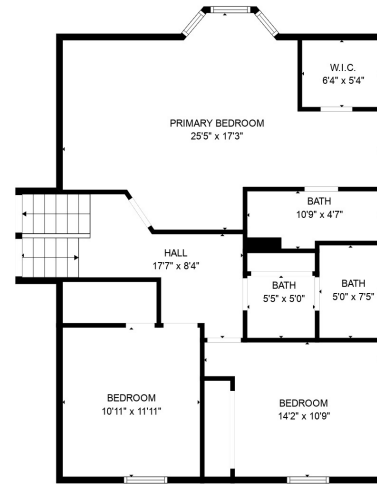

FLOOR 3

FLOOR 4

FLOOR 5

FLOOR 1

FLOOR 2

Total scanned area: 4185 sq. ft

Total scanned area: 4185 sq. ft

MEASUREMENTS ARE CALCULATED BY CUBICASA TECHNOLOGY. DEEMED HIGHLY RELIABLE BUT NOT GUARANTEED.

Total scanned area: 4185 sq. ft

MEASUREMENTS ARE CALCULATED BY CUBICASA TECHNOLOGY. DEEMED HIGHLY RELIABLE BUT NOT GUARANTEED.

Total scanned area: 4185 sq. ft

MEASUREMENTS ARE CALCULATED BY CUBICASA TECHNOLOGY. DEEMED HIGHLY RELIABLE BUT NOT GUARANTEED.