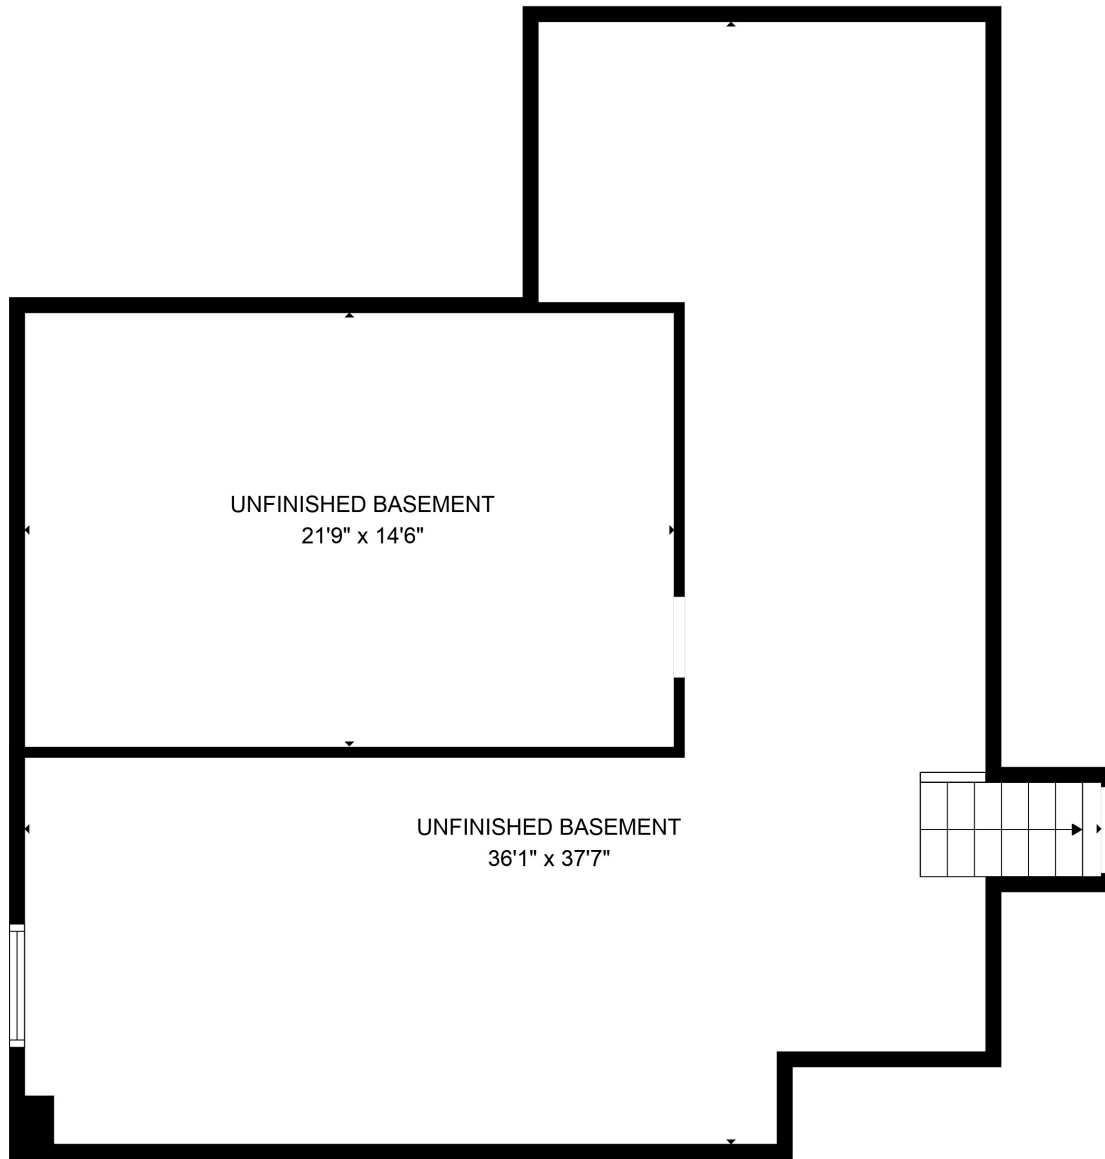

FLOOR 3

FLOOR 4

FLOOR 5

FLOOR 1

FLOOR 2

Total scanned area: 4185 sq. ft

Total scanned area: 4185 sq. ft

MEASUREMENTS ARE CALCULATED BY CUBICASA TECHNOLOGY. DEEMED HIGHLY RELIABLE BUT NOT GUARANTEED.

Total scanned area: 4185 sq. ft

MEASUREMENTS ARE CALCULATED BY CUBICASA TECHNOLOGY. DEEMED HIGHLY RELIABLE BUT NOT GUARANTEED.

Total scanned area: 4185 sq. ft

MEASUREMENTS ARE CALCULATED BY CUBICASA TECHNOLOGY. DEEMED HIGHLY RELIABLE BUT NOT GUARANTEED.