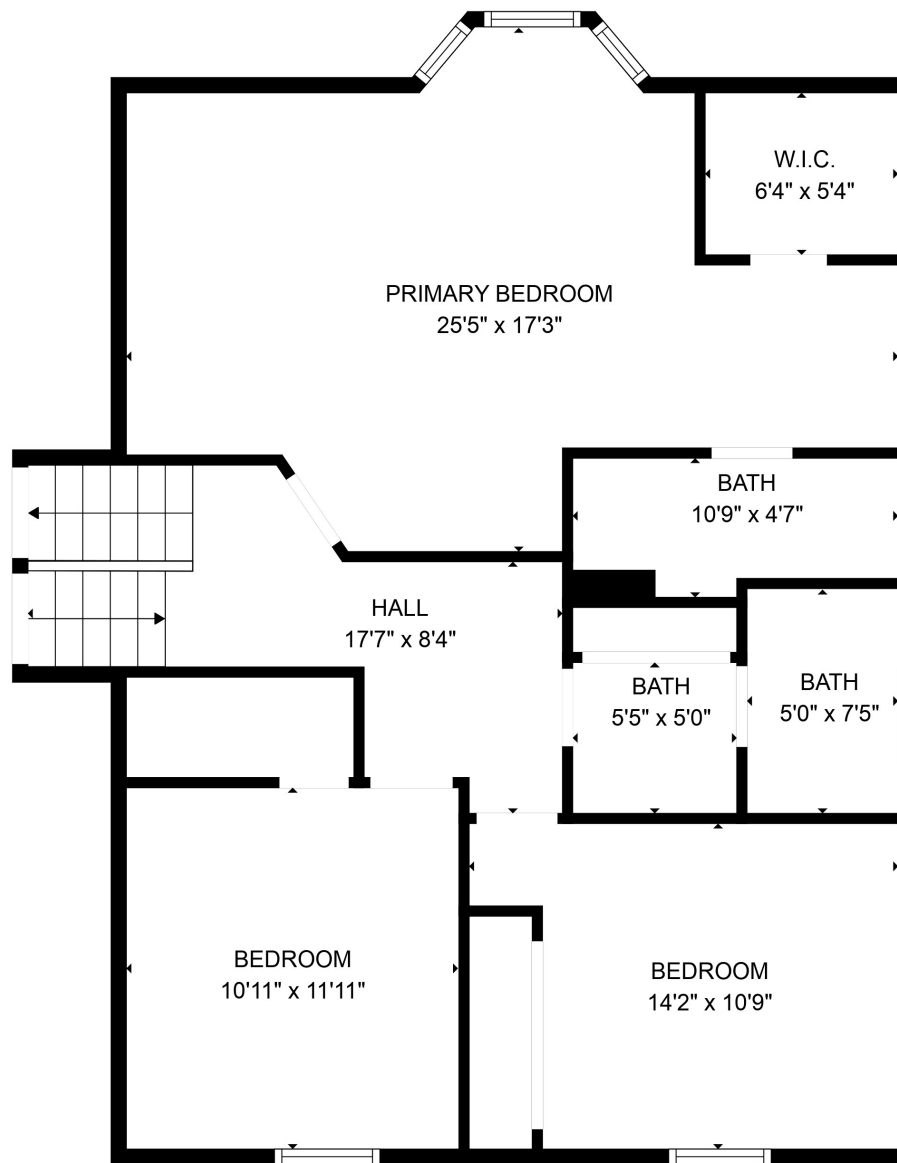

FLOOR 3

FLOOR 4

FLOOR 5

FLOOR 1

FLOOR 2

Total scanned area: 4185 sq. ft

Total scanned area: 4185 sq. ft

MEASUREMENTS ARE CALCULATED BY CUBICASA TECHNOLOGY. DEEMED HIGHLY RELIABLE BUT NOT GUARANTEED.

Total scanned area: 4185 sq. ft

MEASUREMENTS ARE CALCULATED BY CUBICASA TECHNOLOGY. DEEMED HIGHLY RELIABLE BUT NOT GUARANTEED.

Total scanned area: 4185 sq. ft

MEASUREMENTS ARE CALCULATED BY CUBICASA TECHNOLOGY. DEEMED HIGHLY RELIABLE BUT NOT GUARANTEED.