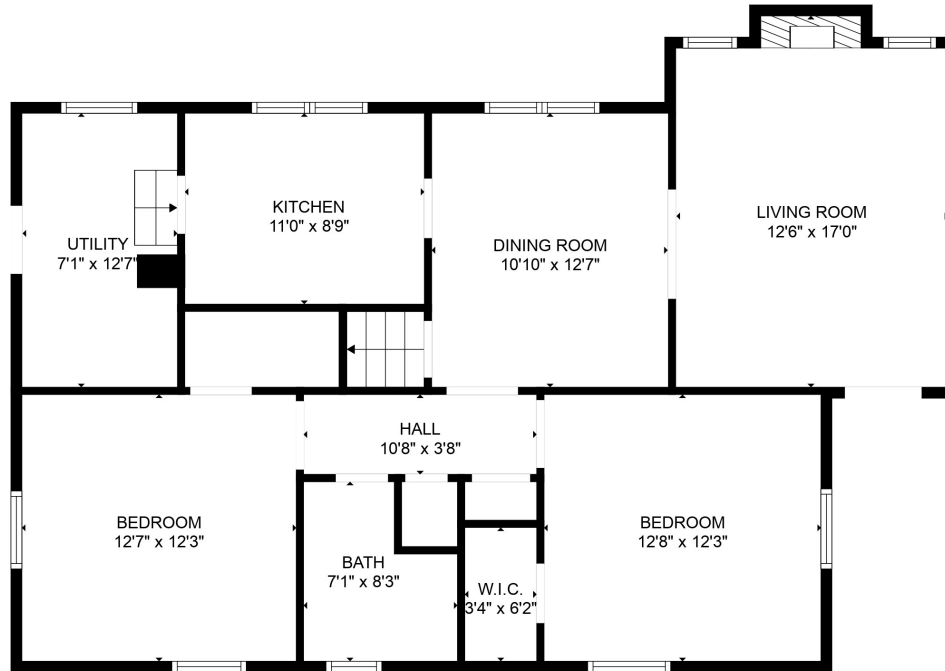

FLOOR 2

FLOOR 1

Total scanned area: 1715 sq. ft

SIZES AND DIMENSIONS ARE APPROXIMATE. ACTUAL MAY VARY.

Total scanned area: 1715 sq. ft

SIZES AND DIMENSIONS ARE APPROXIMATE. ACTUAL MAY VARY.

Total scanned area: 1715 sq. ft

SIZES AND DIMENSIONS ARE APPROXIMATE. ACTUAL MAY VARY.