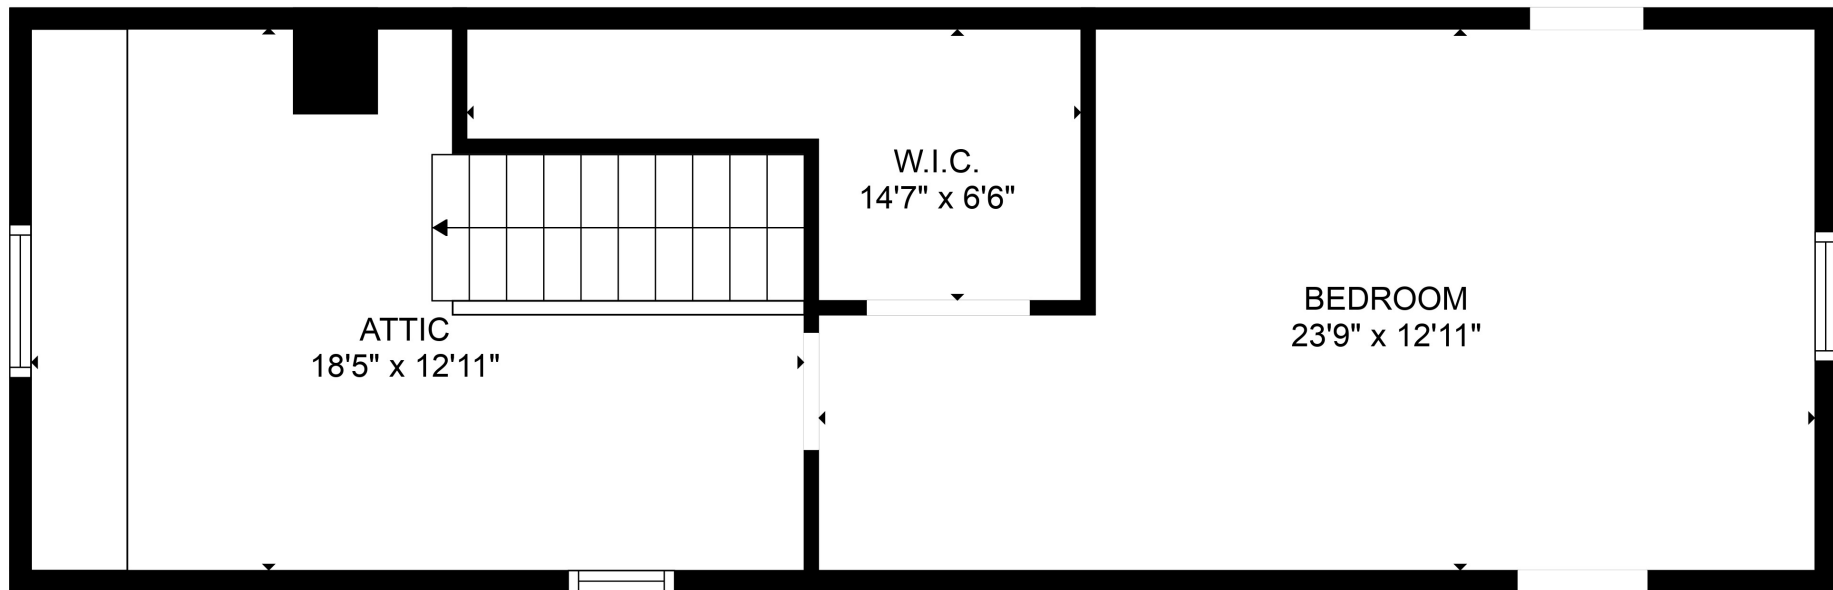

FLOOR 2

FLOOR 1

Total scanned area: 1715 sq. ft

SIZES AND DIMENSIONS ARE APPROXIMATE. ACTUAL MAY VARY.

Total scanned area: 1715 sq. ft

SIZES AND DIMENSIONS ARE APPROXIMATE. ACTUAL MAY VARY.

Total scanned area: 1715 sq. ft

SIZES AND DIMENSIONS ARE APPROXIMATE. ACTUAL MAY VARY.