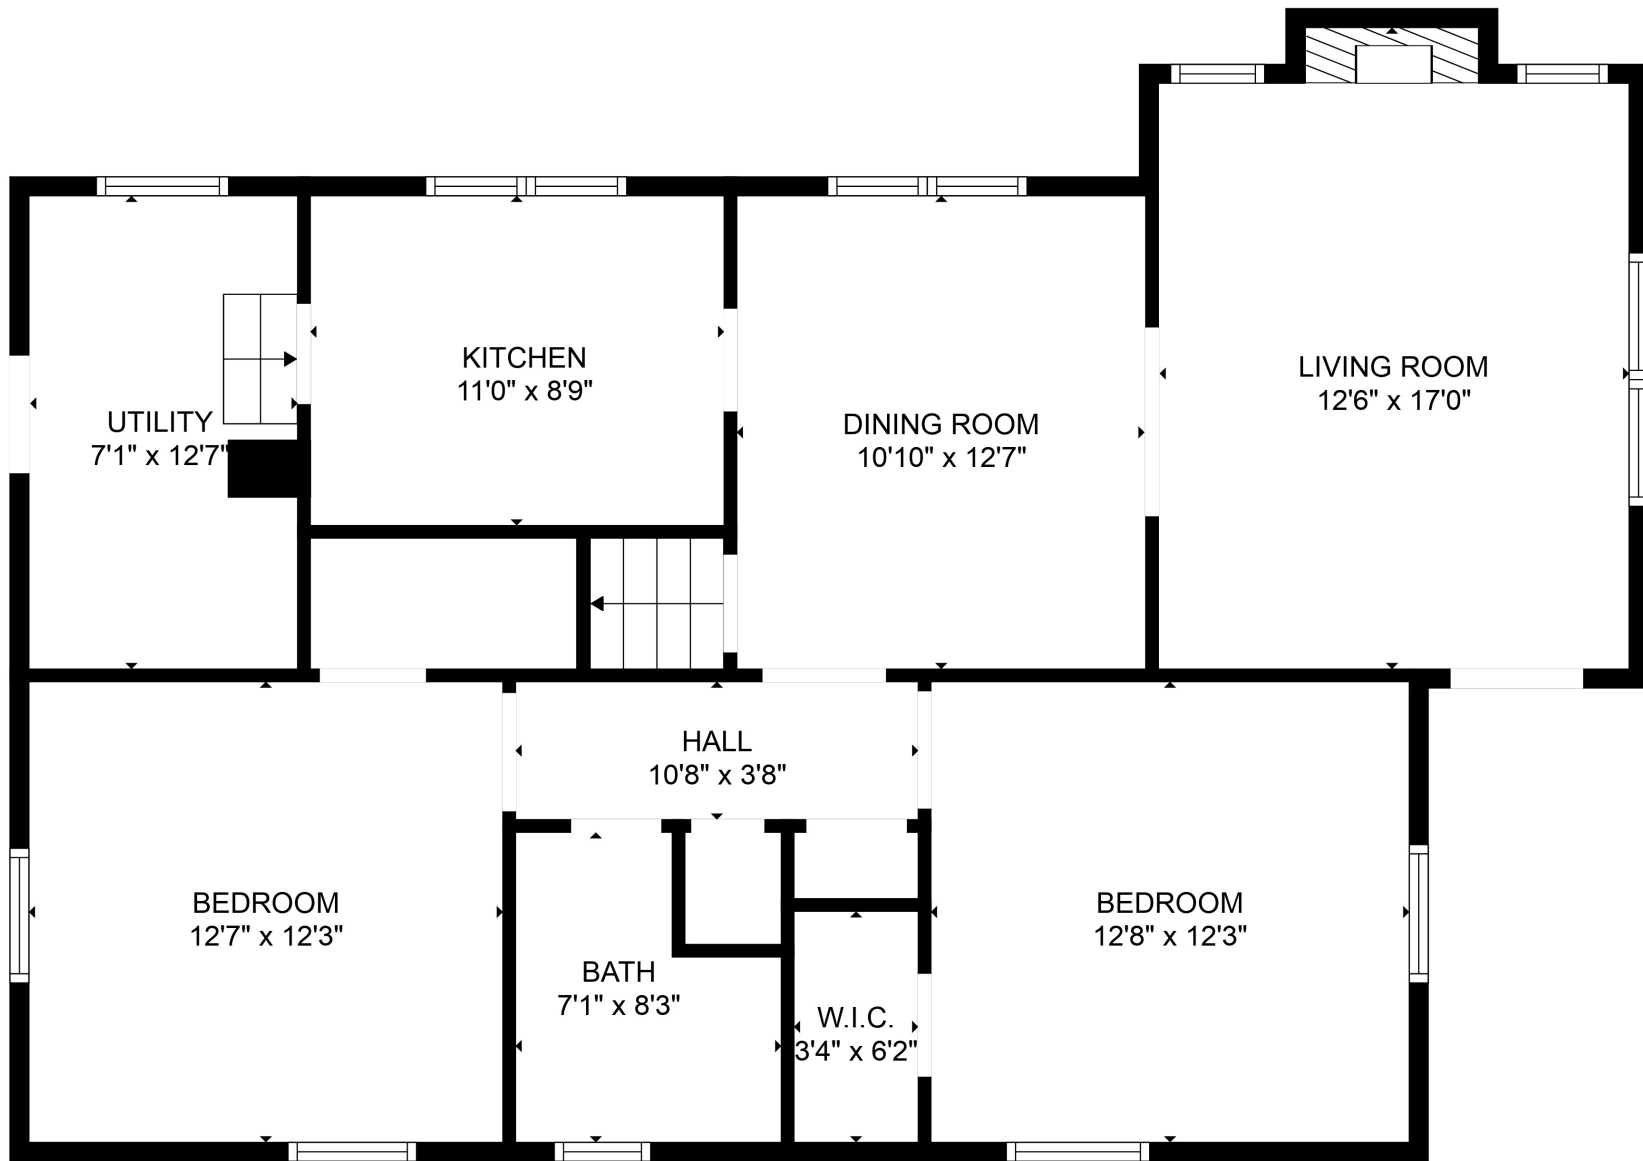

FLOOR 2

FLOOR 1

Total scanned area: 1715 sq. ft

SIZES AND DIMENSIONS ARE APPROXIMATE. ACTUAL MAY VARY.

Total scanned area: 1715 sq. ft

SIZES AND DIMENSIONS ARE APPROXIMATE. ACTUAL MAY VARY.

Total scanned area: 1715 sq. ft

SIZES AND DIMENSIONS ARE APPROXIMATE. ACTUAL MAY VARY.