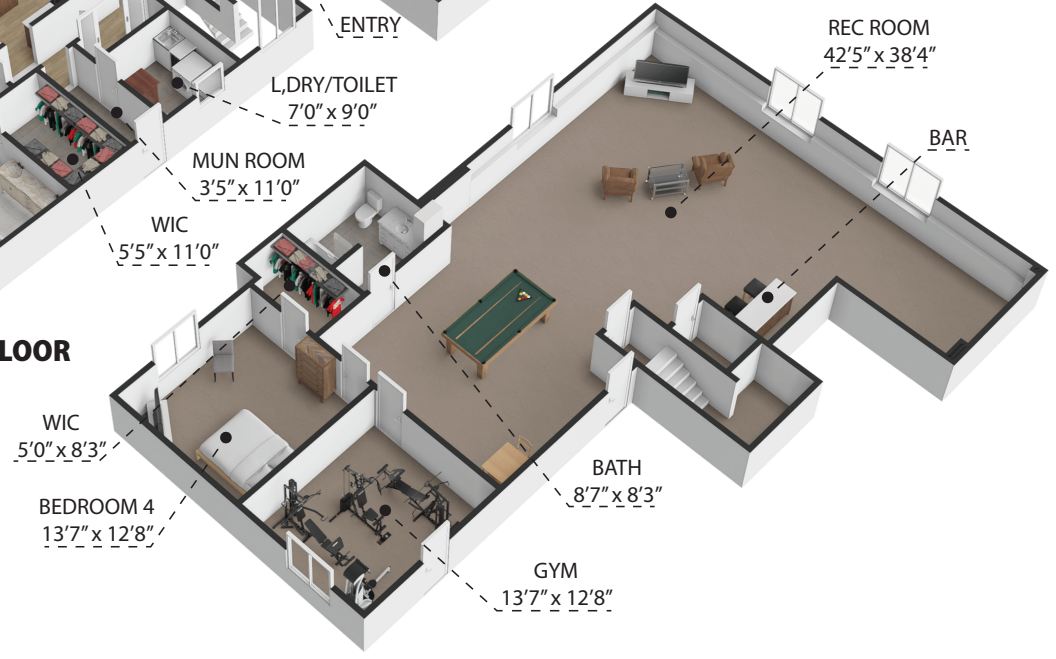

FIRST FLOOR

BASEMENT

3501 Kittleson Court, Sun Prairie 53590

TOTAL APPROX. FLOOR AREA 3,728 SQ.FT

This plan is for illustrative purposes only and should be used as such by any prospective purchaser.