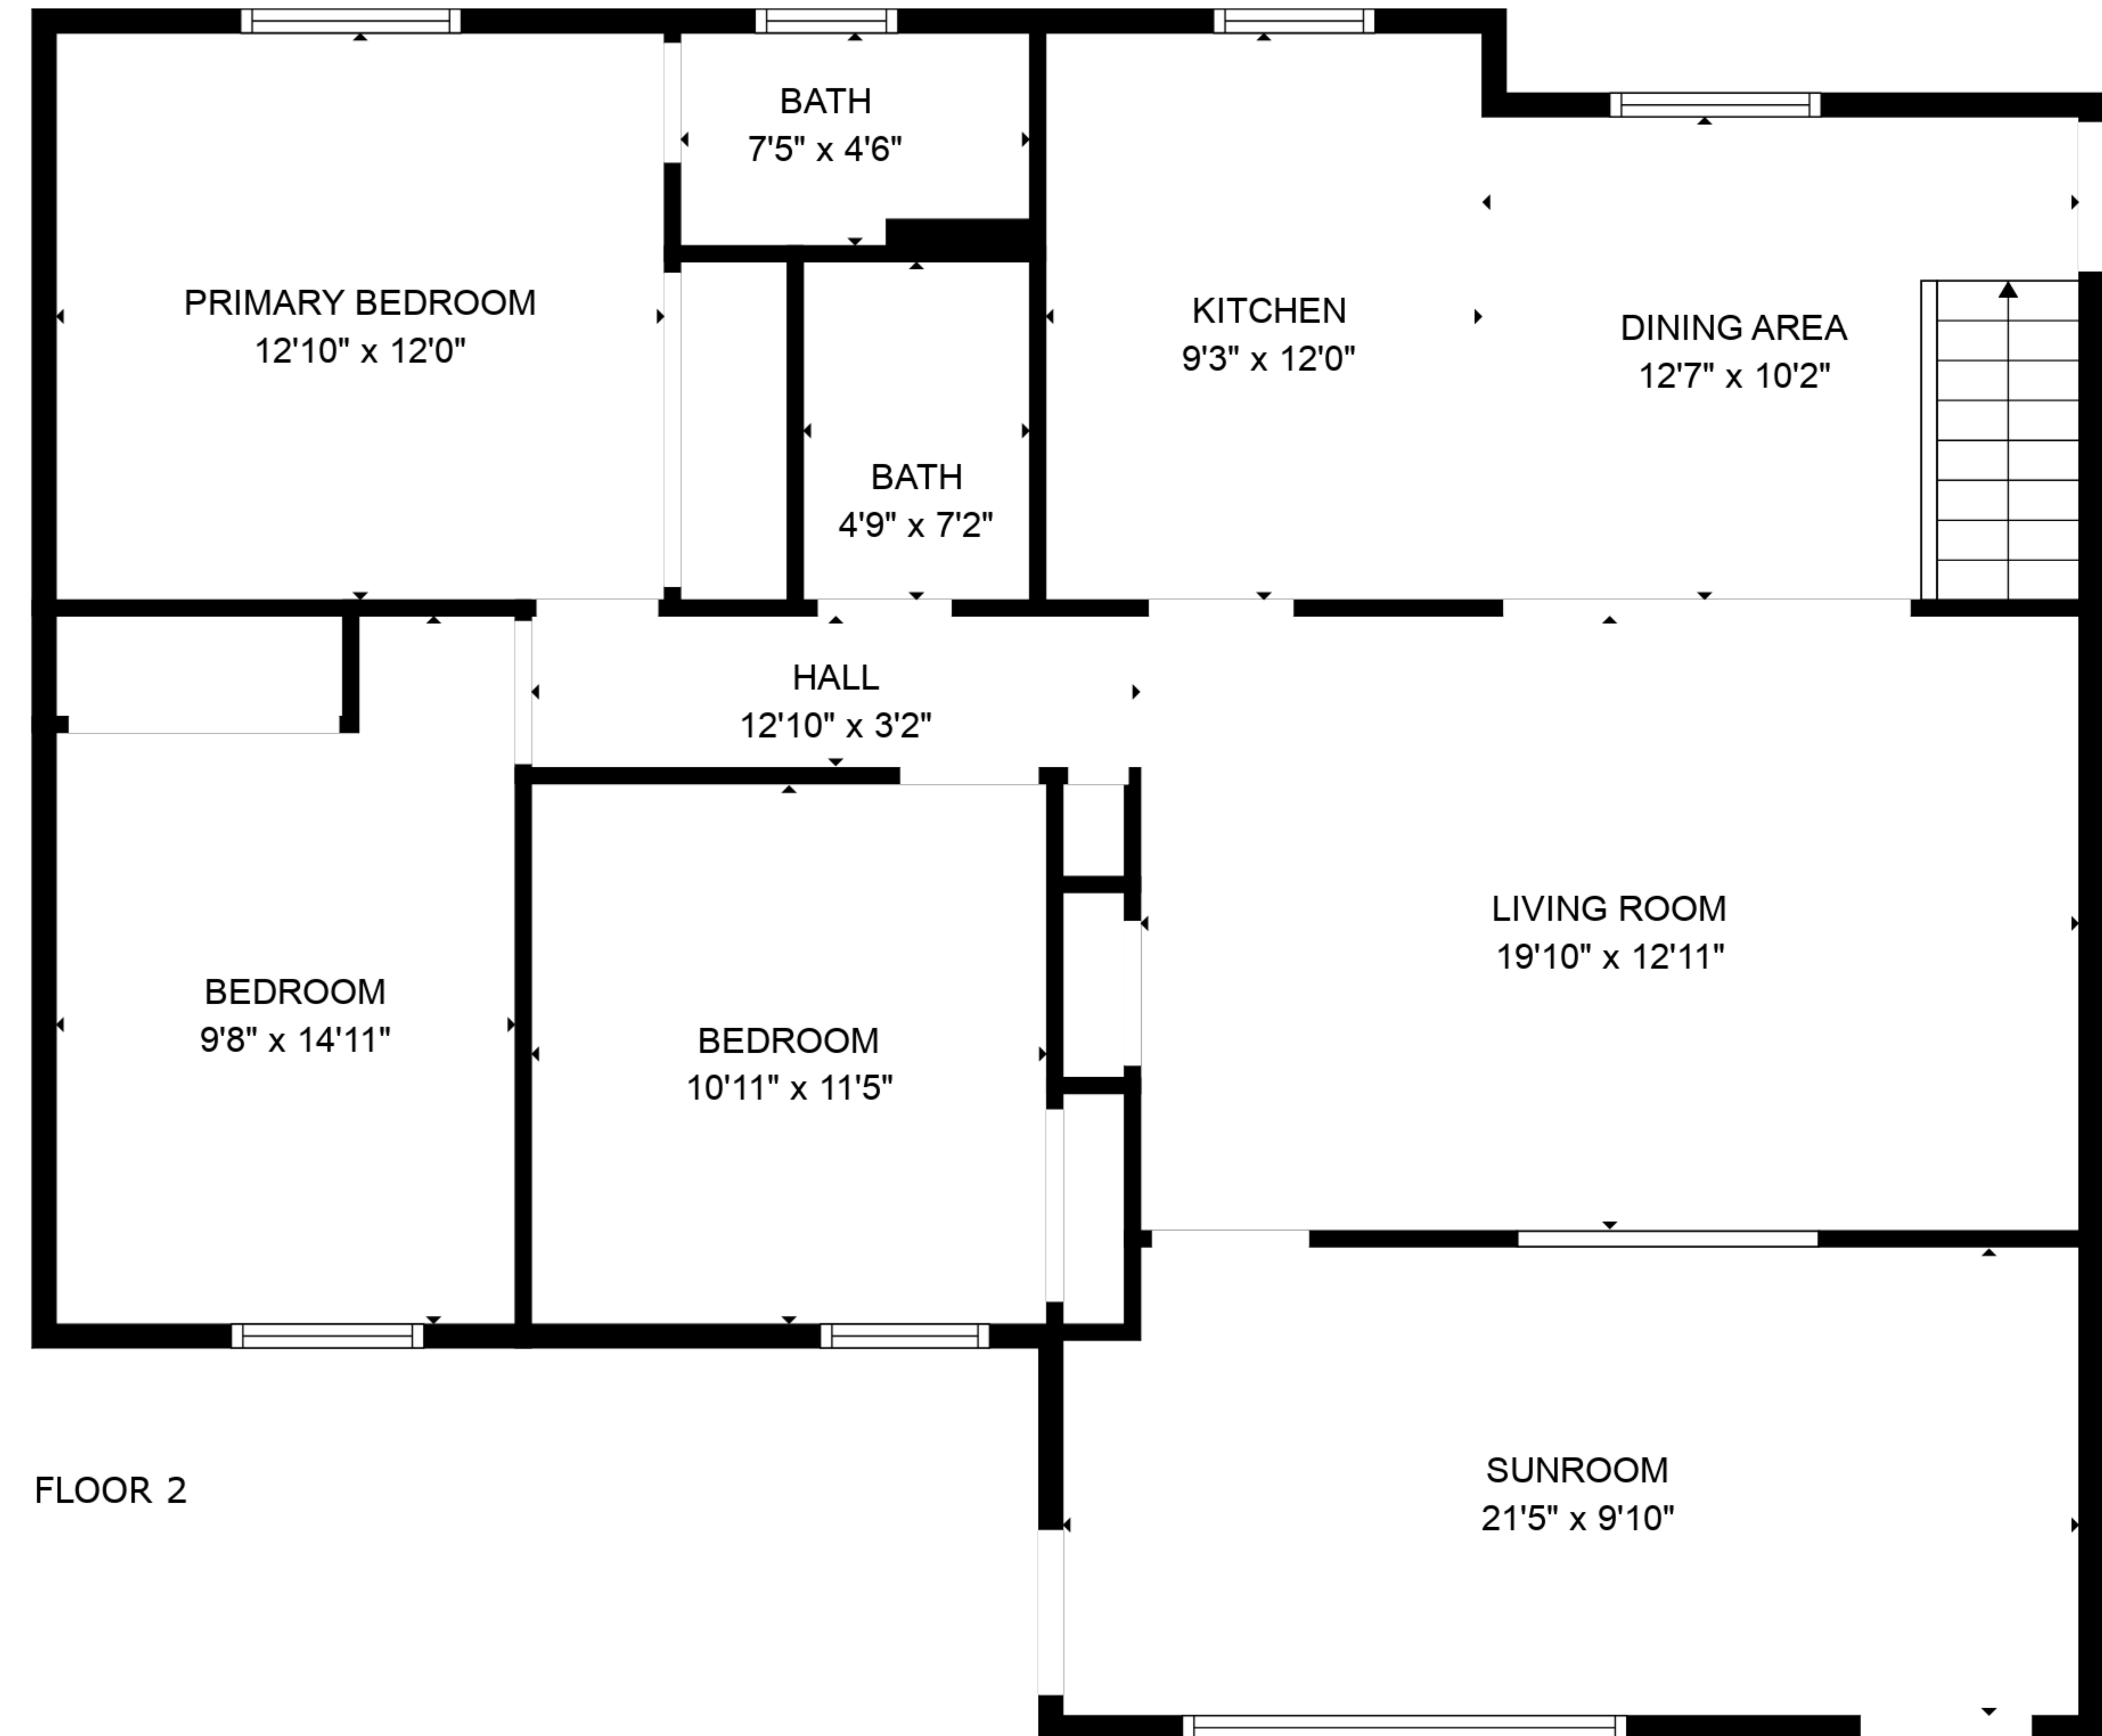

TOTAL: 2112 sq. ft
BELOW GROUND: 791 sq. ft, FLOOR 2: 1321 sq. ft
EXCLUDED AREAS: STORAGE: 91 sq. ft, UTILITY: 58 sq. ft

TOTAL: 2112 sq. ft
BELOW GROUND: 791 sq. ft, FLOOR 2: 1321 sq. ft
EXCLUDED AREAS: STORAGE: 91 sq. ft, UTILITY: 58 sq. ft

FLOOR 1

FLOOR 2

TOTAL: 2112 sq. ft
 BELOW GROUND: 791 sq. ft, FLOOR 2: 1321 sq. ft
 EXCLUDED AREAS: STORAGE: 91 sq. ft, UTILITY: 58 sq. ft