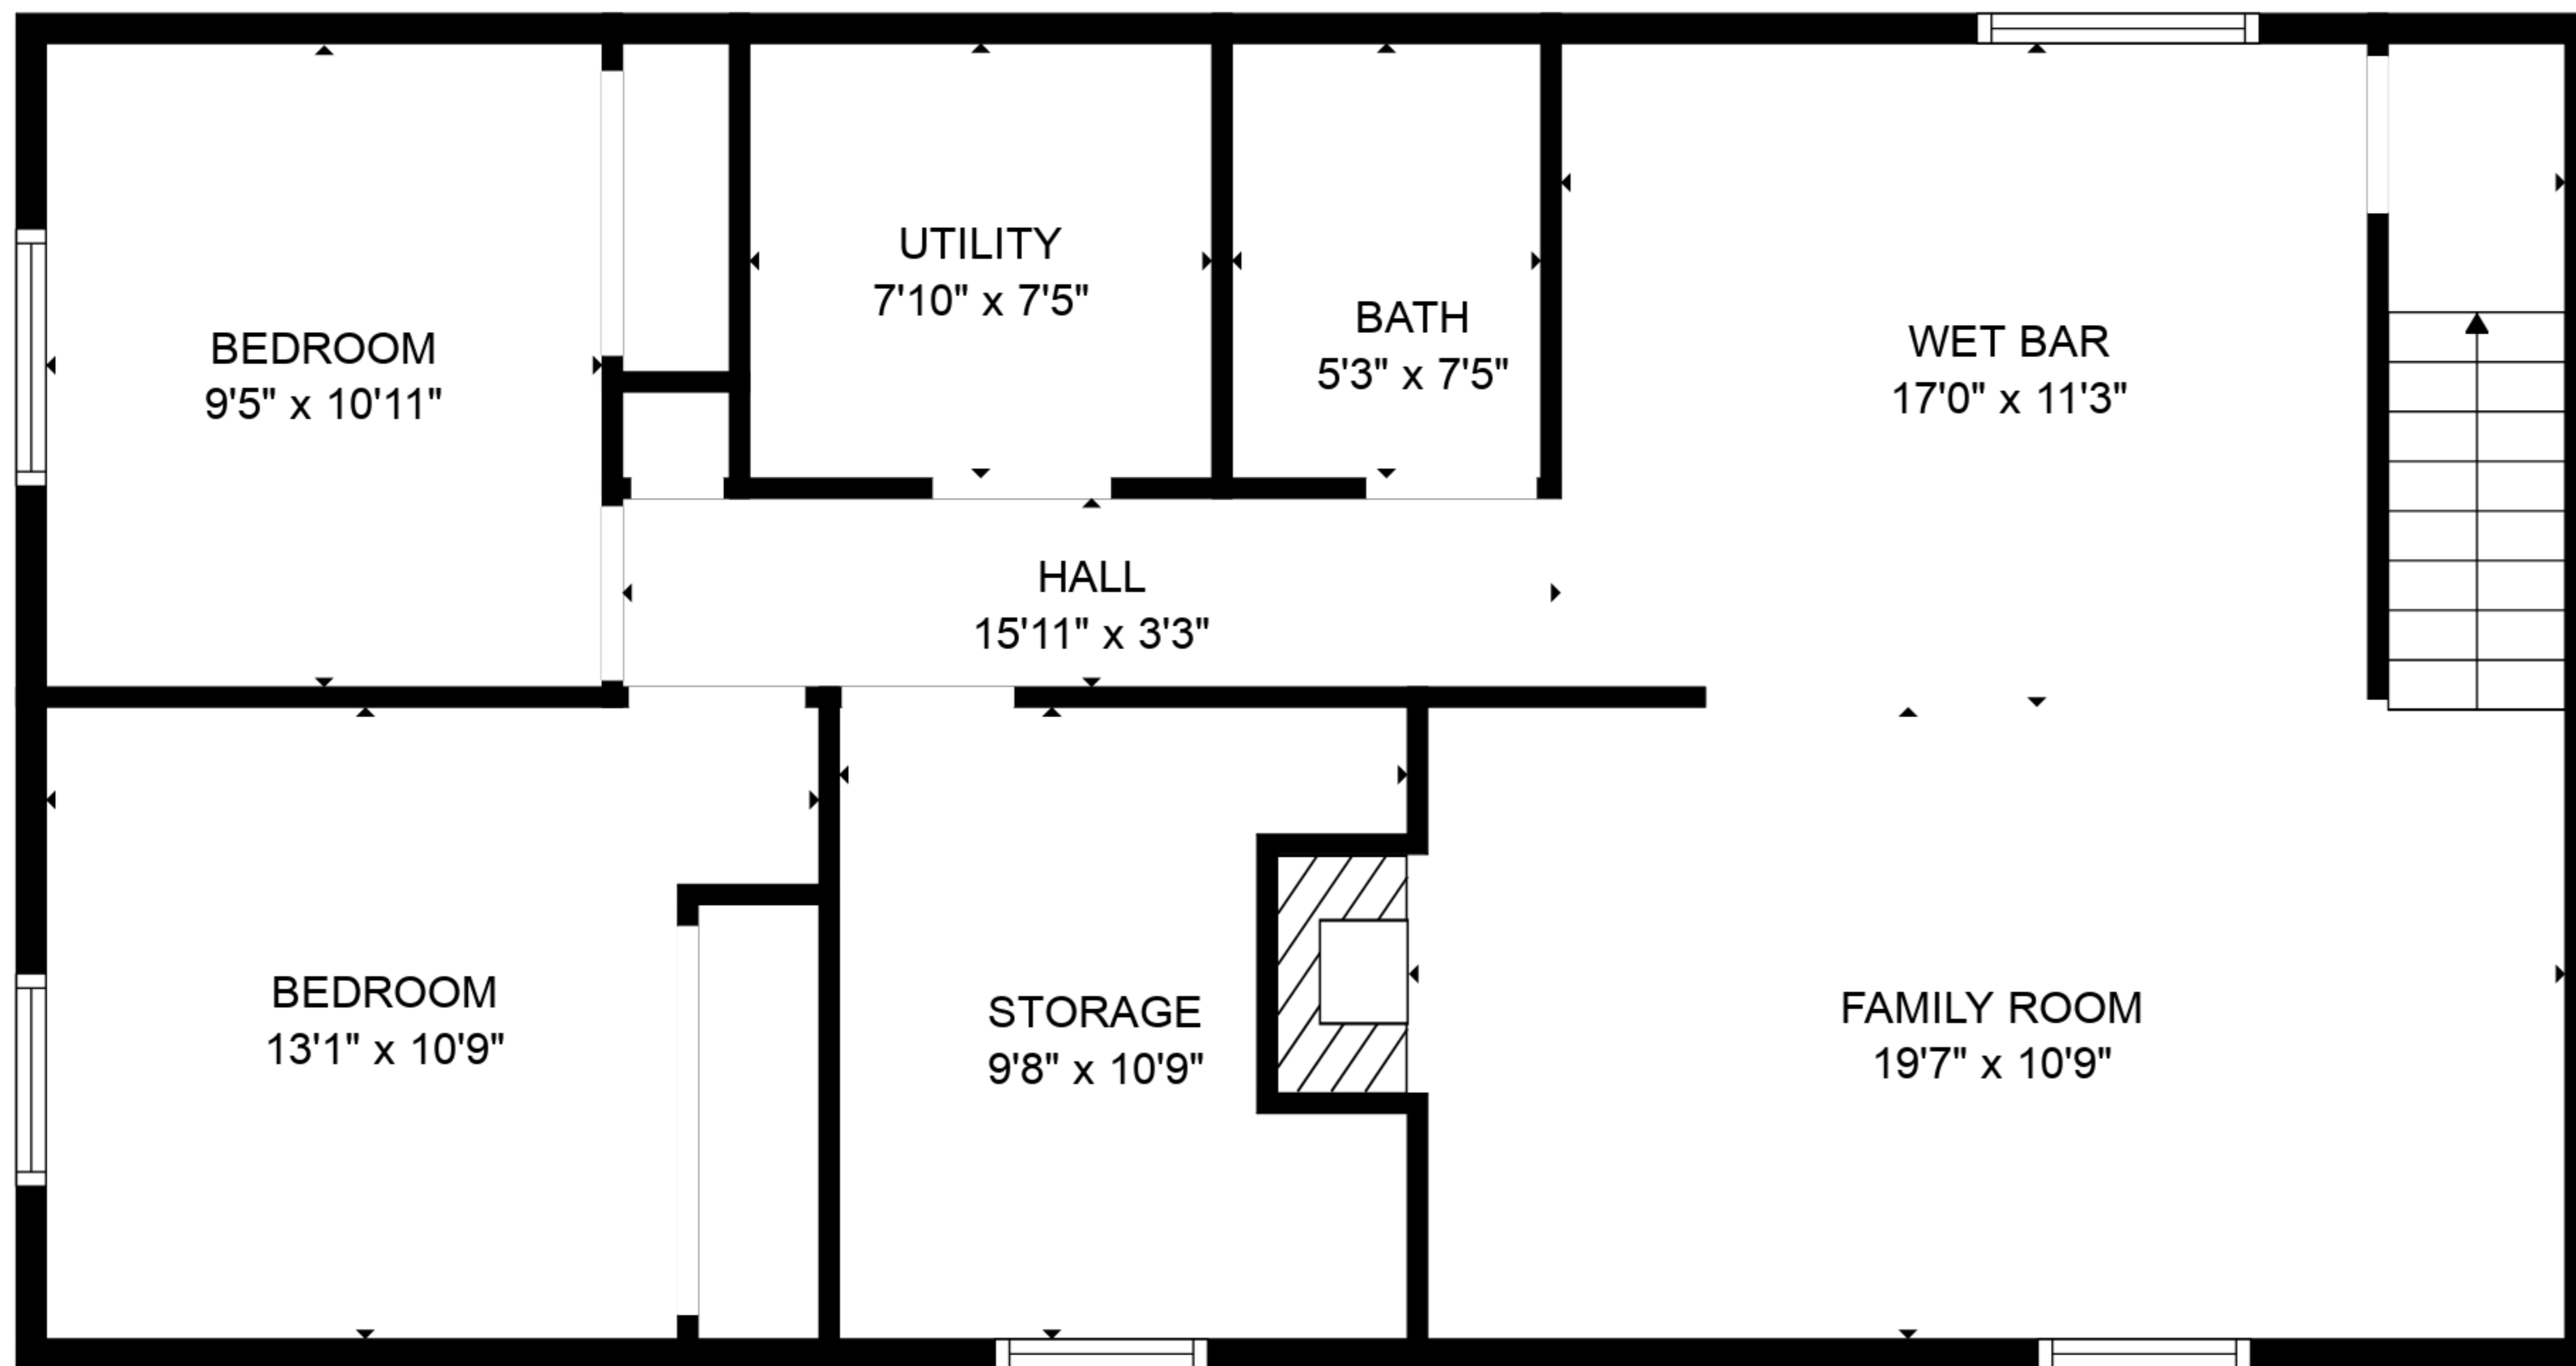

TOTAL: 2112 sq. ft
BELOW GROUND: 791 sq. ft, FLOOR 2: 1321 sq. ft
EXCLUDED AREAS: STORAGE: 91 sq. ft, UTILITY: 58 sq. ft

TOTAL: 2112 sq. ft
BELOW GROUND: 791 sq. ft, FLOOR 2: 1321 sq. ft
EXCLUDED AREAS: STORAGE: 91 sq. ft, UTILITY: 58 sq. ft

FLOOR 1

FLOOR 2

TOTAL: 2112 sq. ft
 BELOW GROUND: 791 sq. ft, FLOOR 2: 1321 sq. ft
 EXCLUDED AREAS: STORAGE: 91 sq. ft, UTILITY: 58 sq. ft