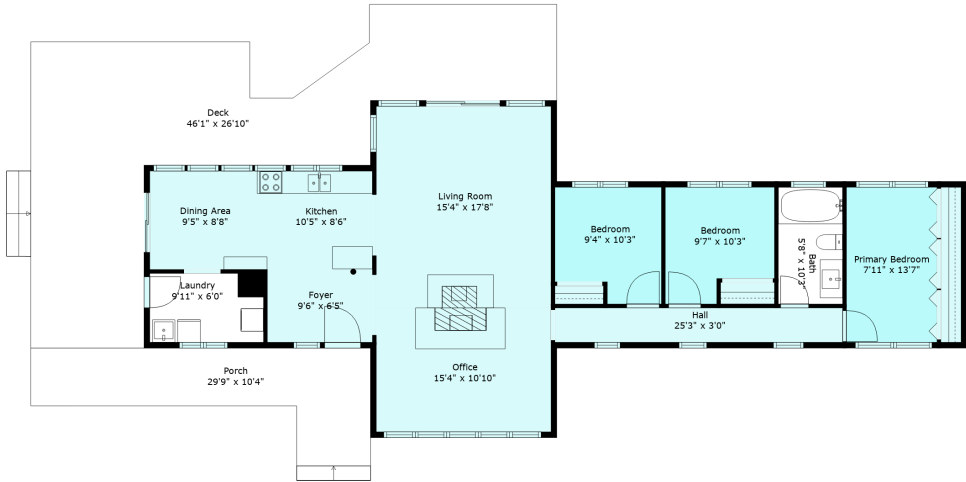

1735 Spring Creek Dr

Sabrina Vandenberg PREC
office.svteam@gmail.com

Floor 1

Floor 2

Estimated Areas:

Main Floor: 1345 sq. ft

Off building main floor: 740 sq. ft.

Off Building Above Main: 740 sq. ft

Total: 2825 Sq. Ft

1735 Spring Creek Dr

Sabrina Vandenberg PREC
office.svteam@gmail.com

Estimated Areas:
Main Floor: 1345 sq. ft
Off building main floor: 740 sq. ft.
Off Building Above Main: 740 sq. ft
Total: 2825 Sq. Ft

1735 Spring Creek Dr

Sabrina Vandenberg PREC
office.svteam@gmail.com

Bedroom
22'11" x 30'10"

Estimated Areas:

- Main Floor: 1345 sq. ft
- Off building main floor: 740 sq ft.
- Off Building Above Main: 740 sq. ft
- Total: 2825 Sq. Ft**