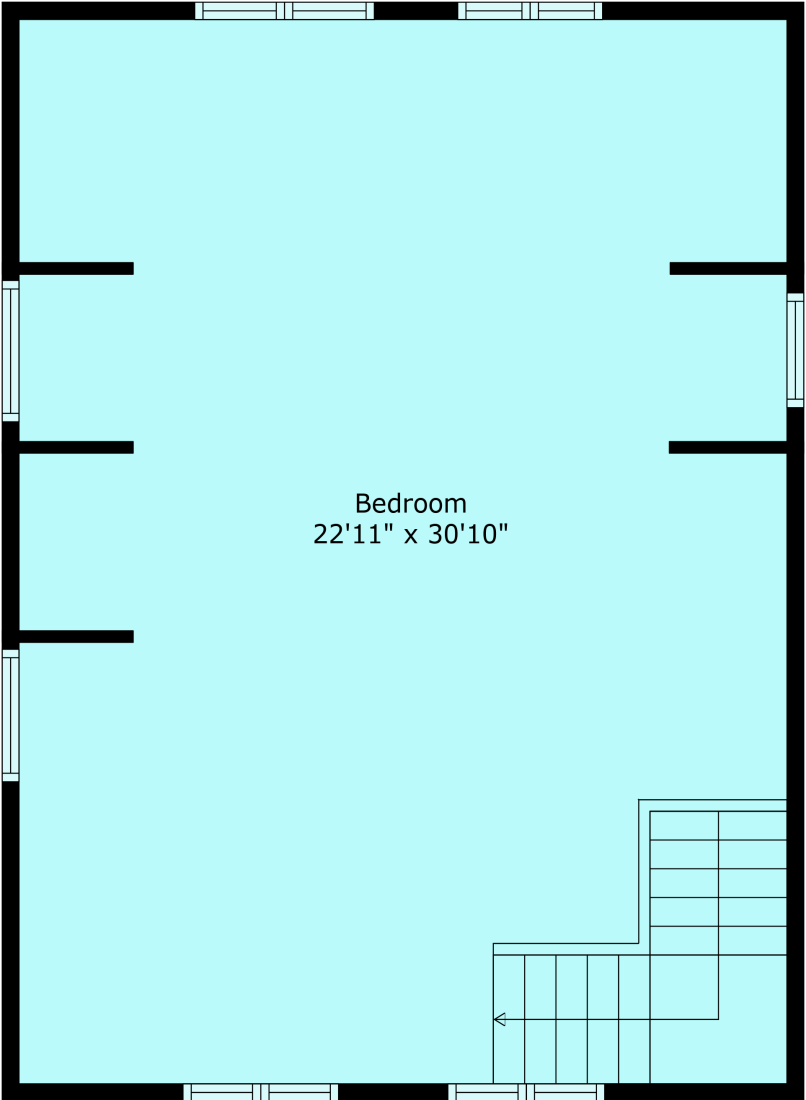

1735 Spring Creek Dr

Sabrina Vandenberg PREC
office.svteam@gmail.com

Floor 1

Floor 2

Estimated Areas:

Main Floor: 1345 sq. ft

Off building main floor: 740 sq. ft.

Off Building Above Main: 740 sq. ft

Total: 2825 Sq. Ft

1735 Spring Creek Dr

Sabrina Vandenberg PREC
office.svteam@gmail.com

Estimated Areas:
Main Floor: 1345 sq. ft
Off building main floor: 740 sq. ft.
Off Building Above Main: 740 sq. ft
Total: 2825 Sq. Ft

1735 Spring Creek Dr

Sabrina Vandenberg PREC
office.svteam@gmail.com

Bedroom
22'11" x 30'10"

Estimated Areas:

- Main Floor: 1345 sq. ft
- Off building main floor: 740 sq ft.
- Off Building Above Main: 740 sq. ft
- Total: 2825 Sq. Ft**