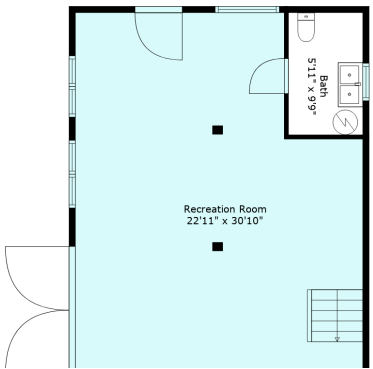

1735 Spring Creek Dr

Sabrina Vandenberg PREC
office.svteam@gmail.com

Floor 1

Floor 2

Estimated Areas:

Main Floor: 1345 sq. ft

Off building main floor: 740 sq. ft.

Off Building Above Main: 740 sq. ft

Total: 2825 Sq. Ft

1735 Spring Creek Dr

Sabrina Vandenberg PREC
office.svteam@gmail.com

Estimated Areas:
Main Floor: 1345 sq. ft
Off building main floor: 740 sq. ft.
Off Building Above Main: 740 sq. ft
Total: 2825 Sq. Ft

1735 Spring Creek Dr

Sabrina Vandenberg PREC
office.svteam@gmail.com

Bedroom
22'11" x 30'10"

Estimated Areas:

- Main Floor: 1345 sq. ft
- Off building main floor: 740 sq ft.
- Off Building Above Main: 740 sq. ft
- Total: 2825 Sq. Ft**