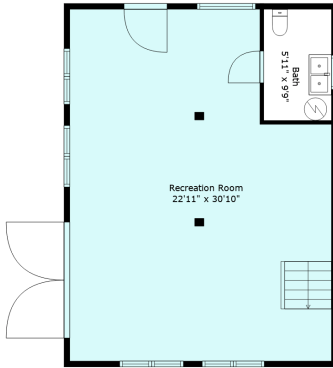

1735 Spring Creek Dr

Sabrina Vandenberg PREC
office.svteam@gmail.com

Floor 1

Floor 2

Estimated Areas:

Main Floor: 1345 sq. ft

Off building main floor: 740 sq. ft.

Off Building Above Main: 740 sq. ft

Total: 2825 Sq. Ft

1735 Spring Creek Dr

Sabrina Vandenberg PREC
office.svteam@gmail.com

Estimated Areas:
Main Floor: 1345 sq. ft
Off building main floor: 740 sq. ft.
Off Building Above Main: 740 sq. ft
Total: 2825 Sq. Ft

1735 Spring Creek Dr

Sabrina Vandenberg PREC
office.svteam@gmail.com

Bedroom
22'11" x 30'10"

Estimated Areas:

- Main Floor: 1345 sq. ft
- Off building main floor: 740 sq ft.
- Off Building Above Main: 740 sq. ft
- Total: 2825 Sq. Ft**