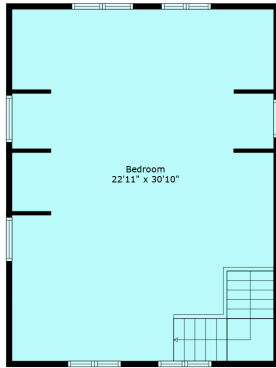

1735 Spring Creek Dr

Sabrina Vandenberg PREC
office.svteam@gmail.com

Floor 1

Floor 2

Estimated Areas:

Main Floor: 1345 sq. ft

Off building main floor: 740 sq. ft.

Off Building Above Main: 740 sq. ft

Total: 2825 Sq. Ft

1735 Spring Creek Dr

Sabrina Vandenberg PREC
office.svteam@gmail.com

Estimated Areas:
Main Floor: 1345 sq. ft
Off building main floor: 740 sq. ft.
Off Building Above Main: 740 sq. ft
Total: 2825 Sq. Ft

1735 Spring Creek Dr

Sabrina Vandenberg PREC
office.svteam@gmail.com

Bedroom
22'11" x 30'10"

Estimated Areas:

- Main Floor: 1345 sq. ft
- Off building main floor: 740 sq ft.
- Off Building Above Main: 740 sq. ft
- Total: 2825 Sq. Ft**