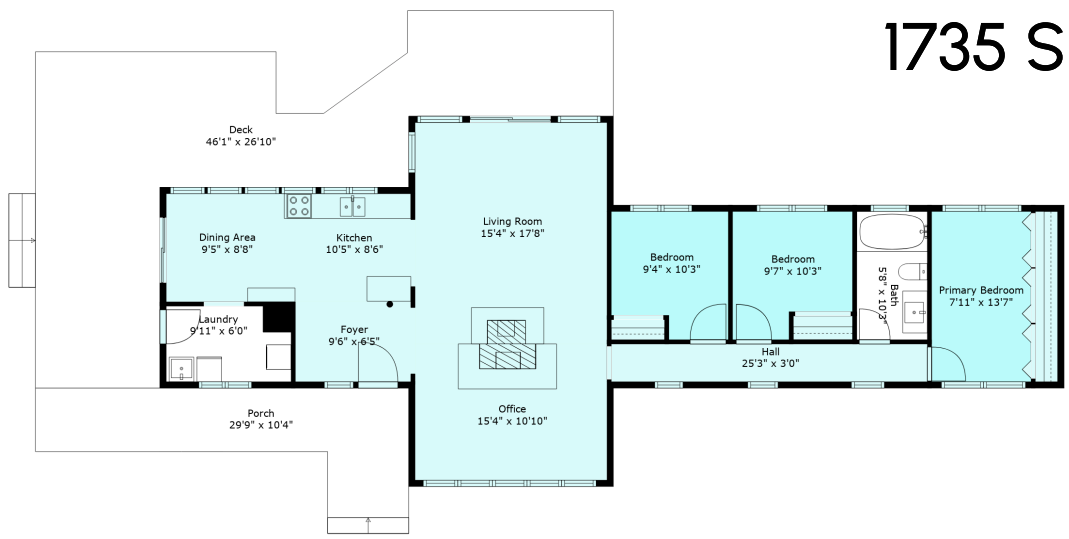

1735 Spring Creek Dr

Sabrina Vandenberg PREC
office.svteam@gmail.com

Floor 1

Floor 2

Estimated Areas:

Main Floor: 1345 sq. ft

Off building main floor: 740 sq. ft.

Off Building Above Main: 740 sq. ft

Total: 2825 Sq. Ft

1735 Spring Creek Dr

Sabrina Vandenberg PREC
office.svteam@gmail.com

Estimated Areas:
Main Floor: 1345 sq. ft
Off building main floor: 740 sq. ft.
Off Building Above Main: 740 sq. ft
Total: 2825 Sq. Ft

1735 Spring Creek Dr

Sabrina Vandenberg PREC
office.svteam@gmail.com

Bedroom
22'11" x 30'10"

Estimated Areas:

- Main Floor: 1345 sq. ft
- Off building main floor: 740 sq ft.
- Off Building Above Main: 740 sq. ft
- Total: 2825 Sq. Ft**