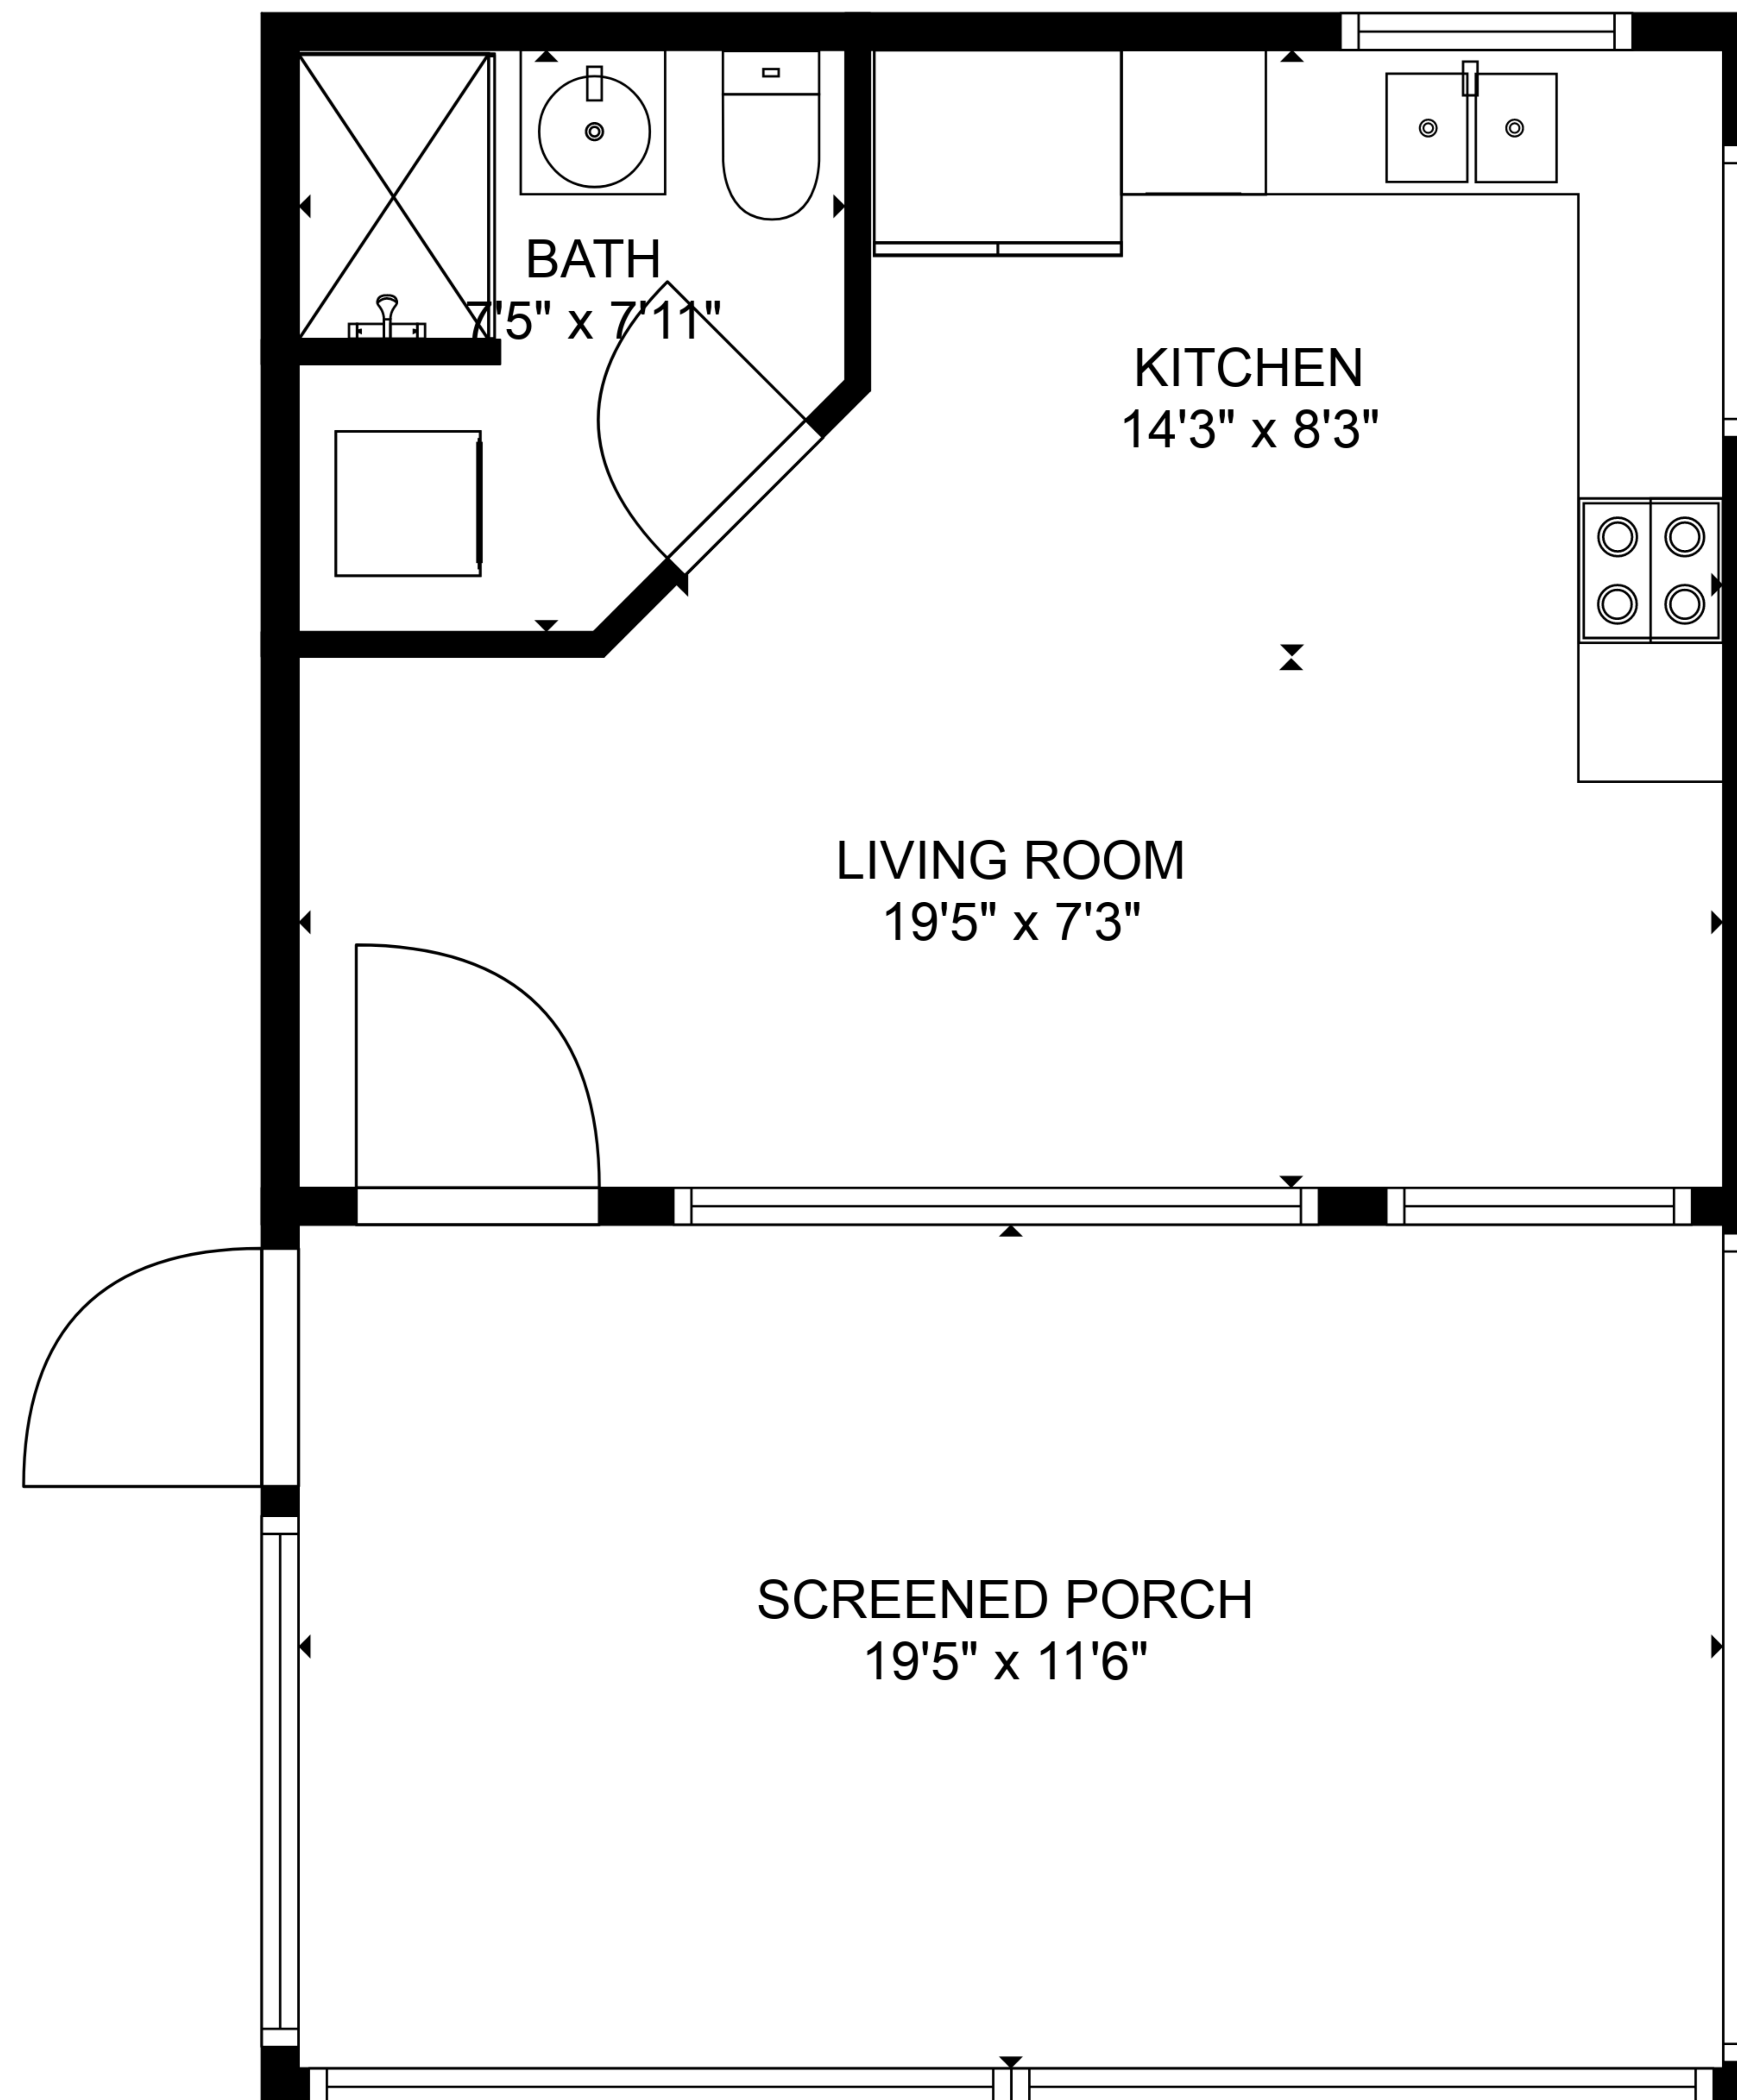

**TOTAL: 302 sq. ft**  
FLOOR 1: 302 sq. ft  
EXCLUDED AREAS: SCREENED PORCH: 223 sq. ft

**TOTAL: 302 sq. ft**

FLOOR 1: 302 sq. ft

EXCLUDED AREAS: SCREENED PORCH: 223 sq. ft