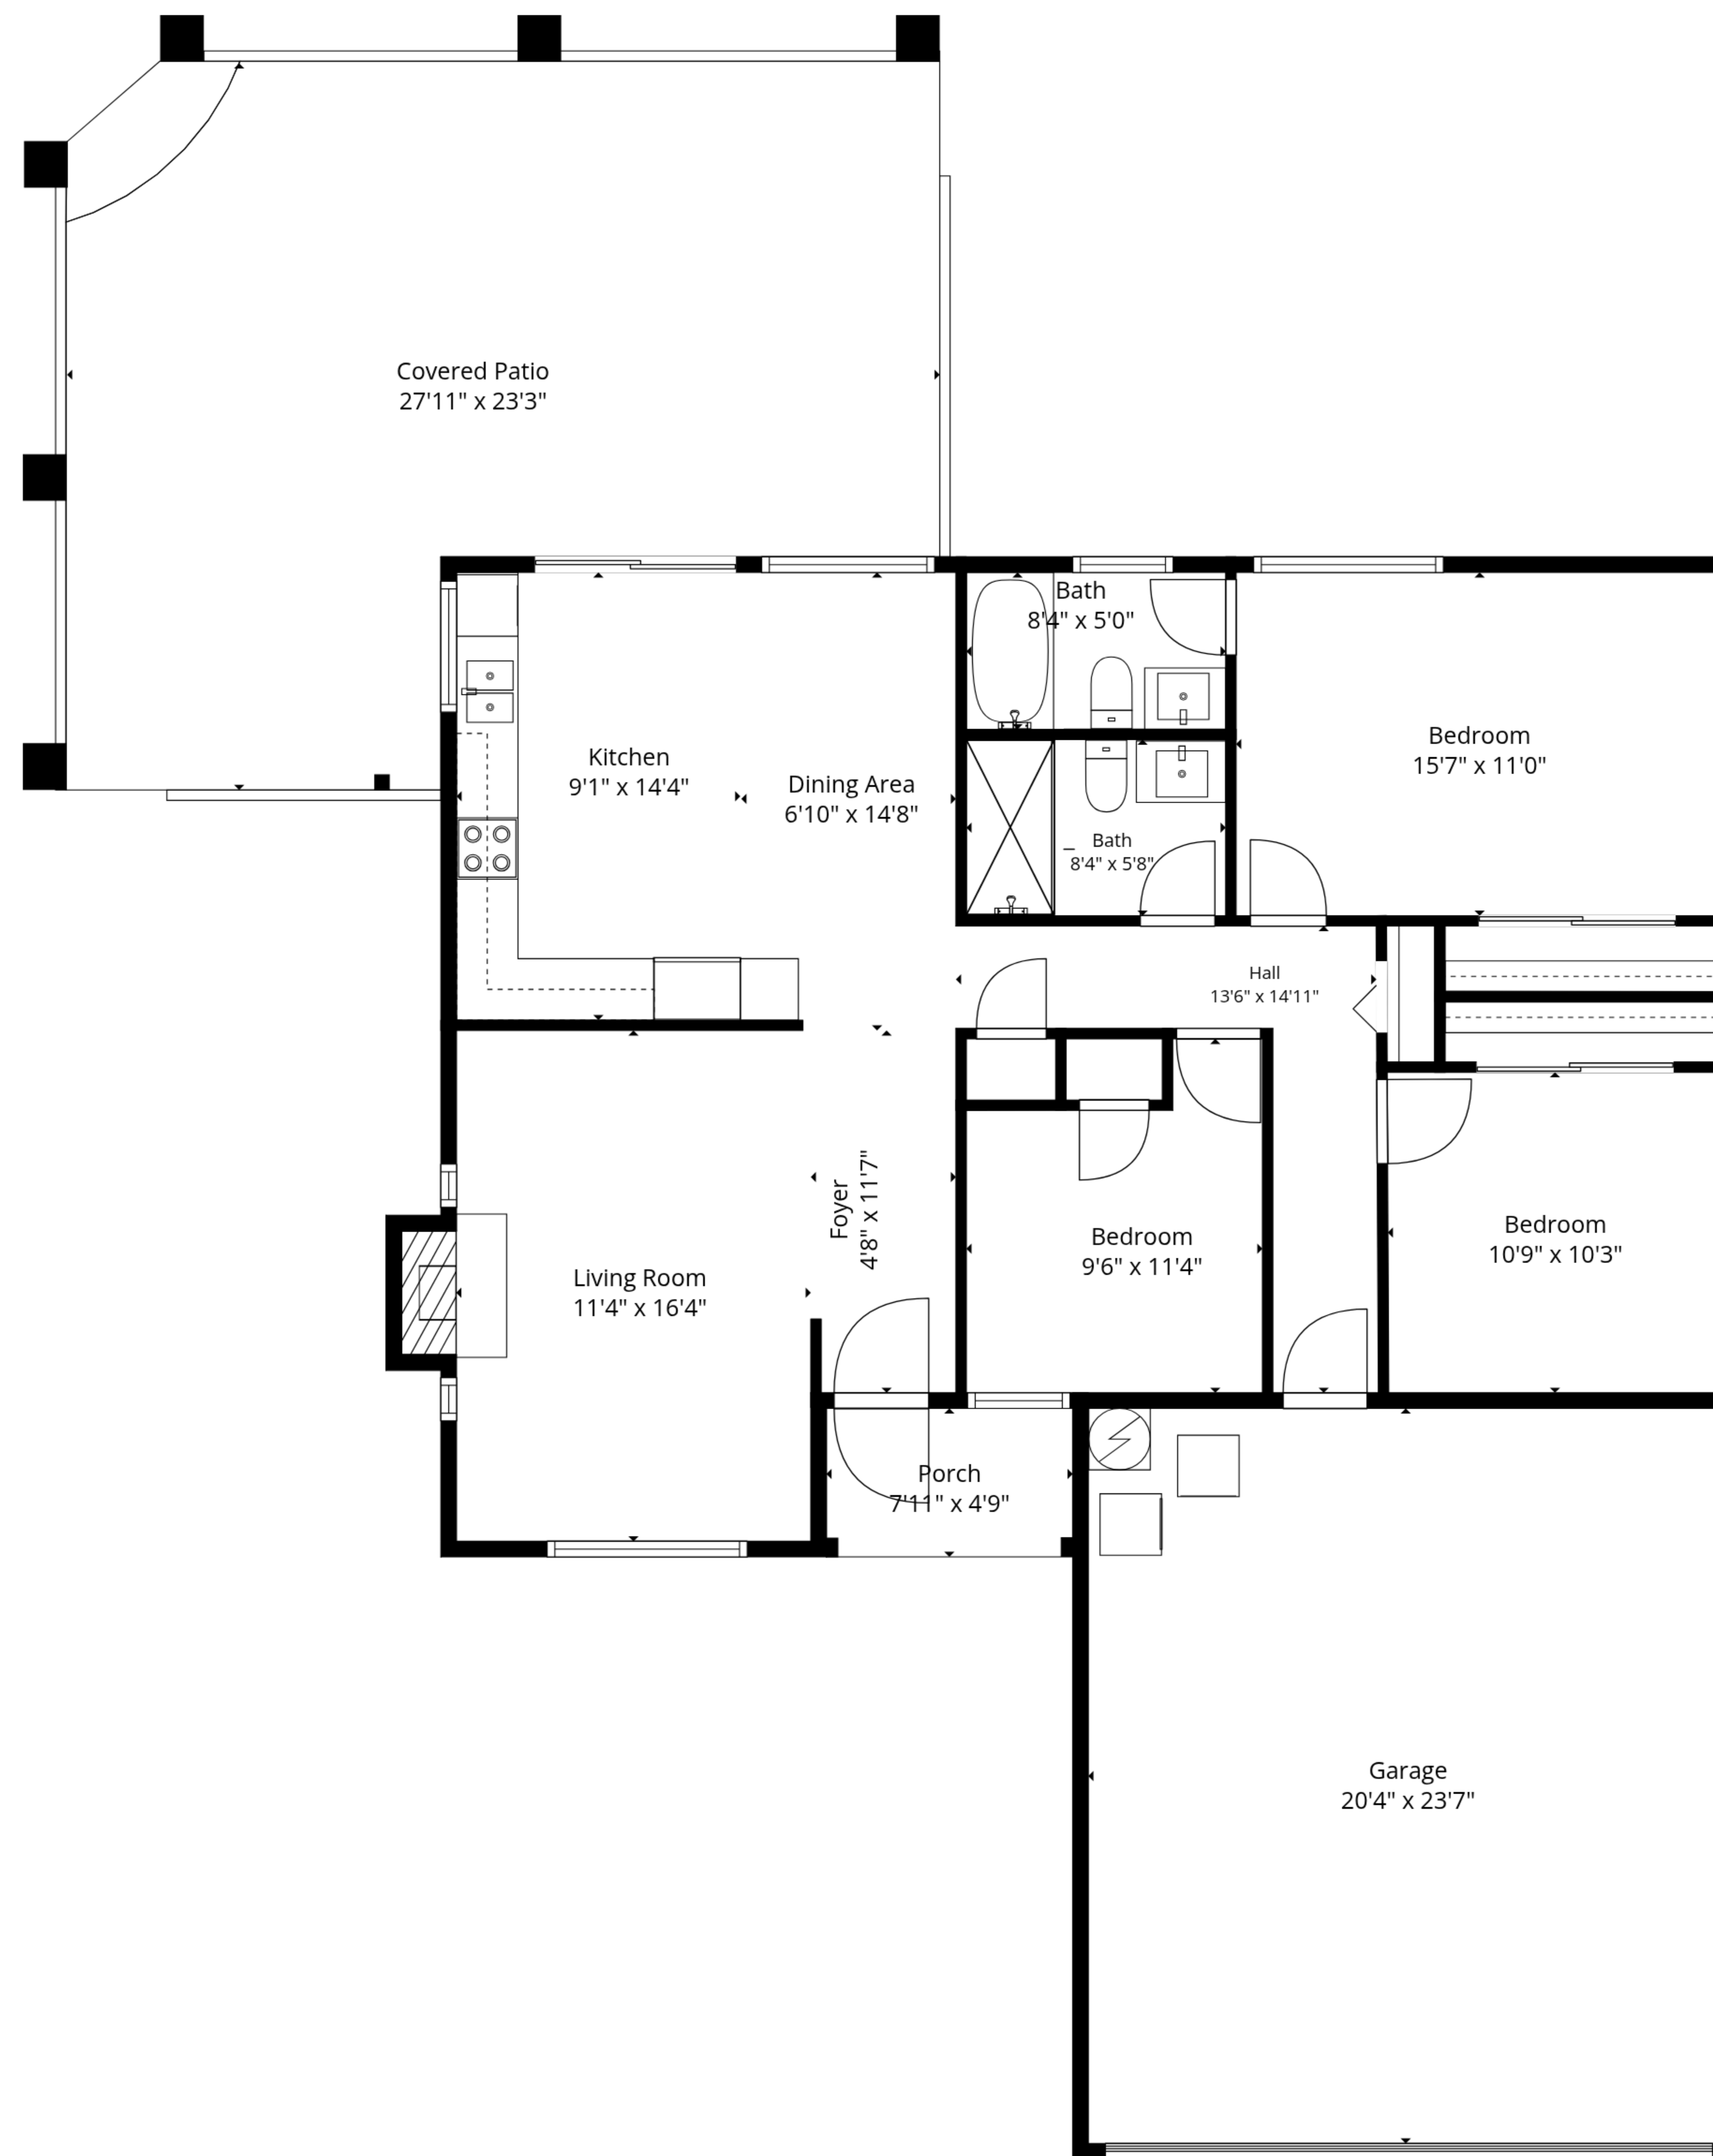

Total Gla: 1192 sq. ft | Total: 2267 sq. ft
 1st Floor: 1192 sq. ft (excluded Areas 1075 sq. Ft)

Sizes And Dimensions Are Approximate. Actual May Vary.

Total Gla: 1192 sq. ft | Total: 2267 sq. ft
 1st Floor: 1192 sq. ft (excluded Areas 1075 sq. Ft)

Sizes And Dimensions Are Approximate. Actual May Vary.