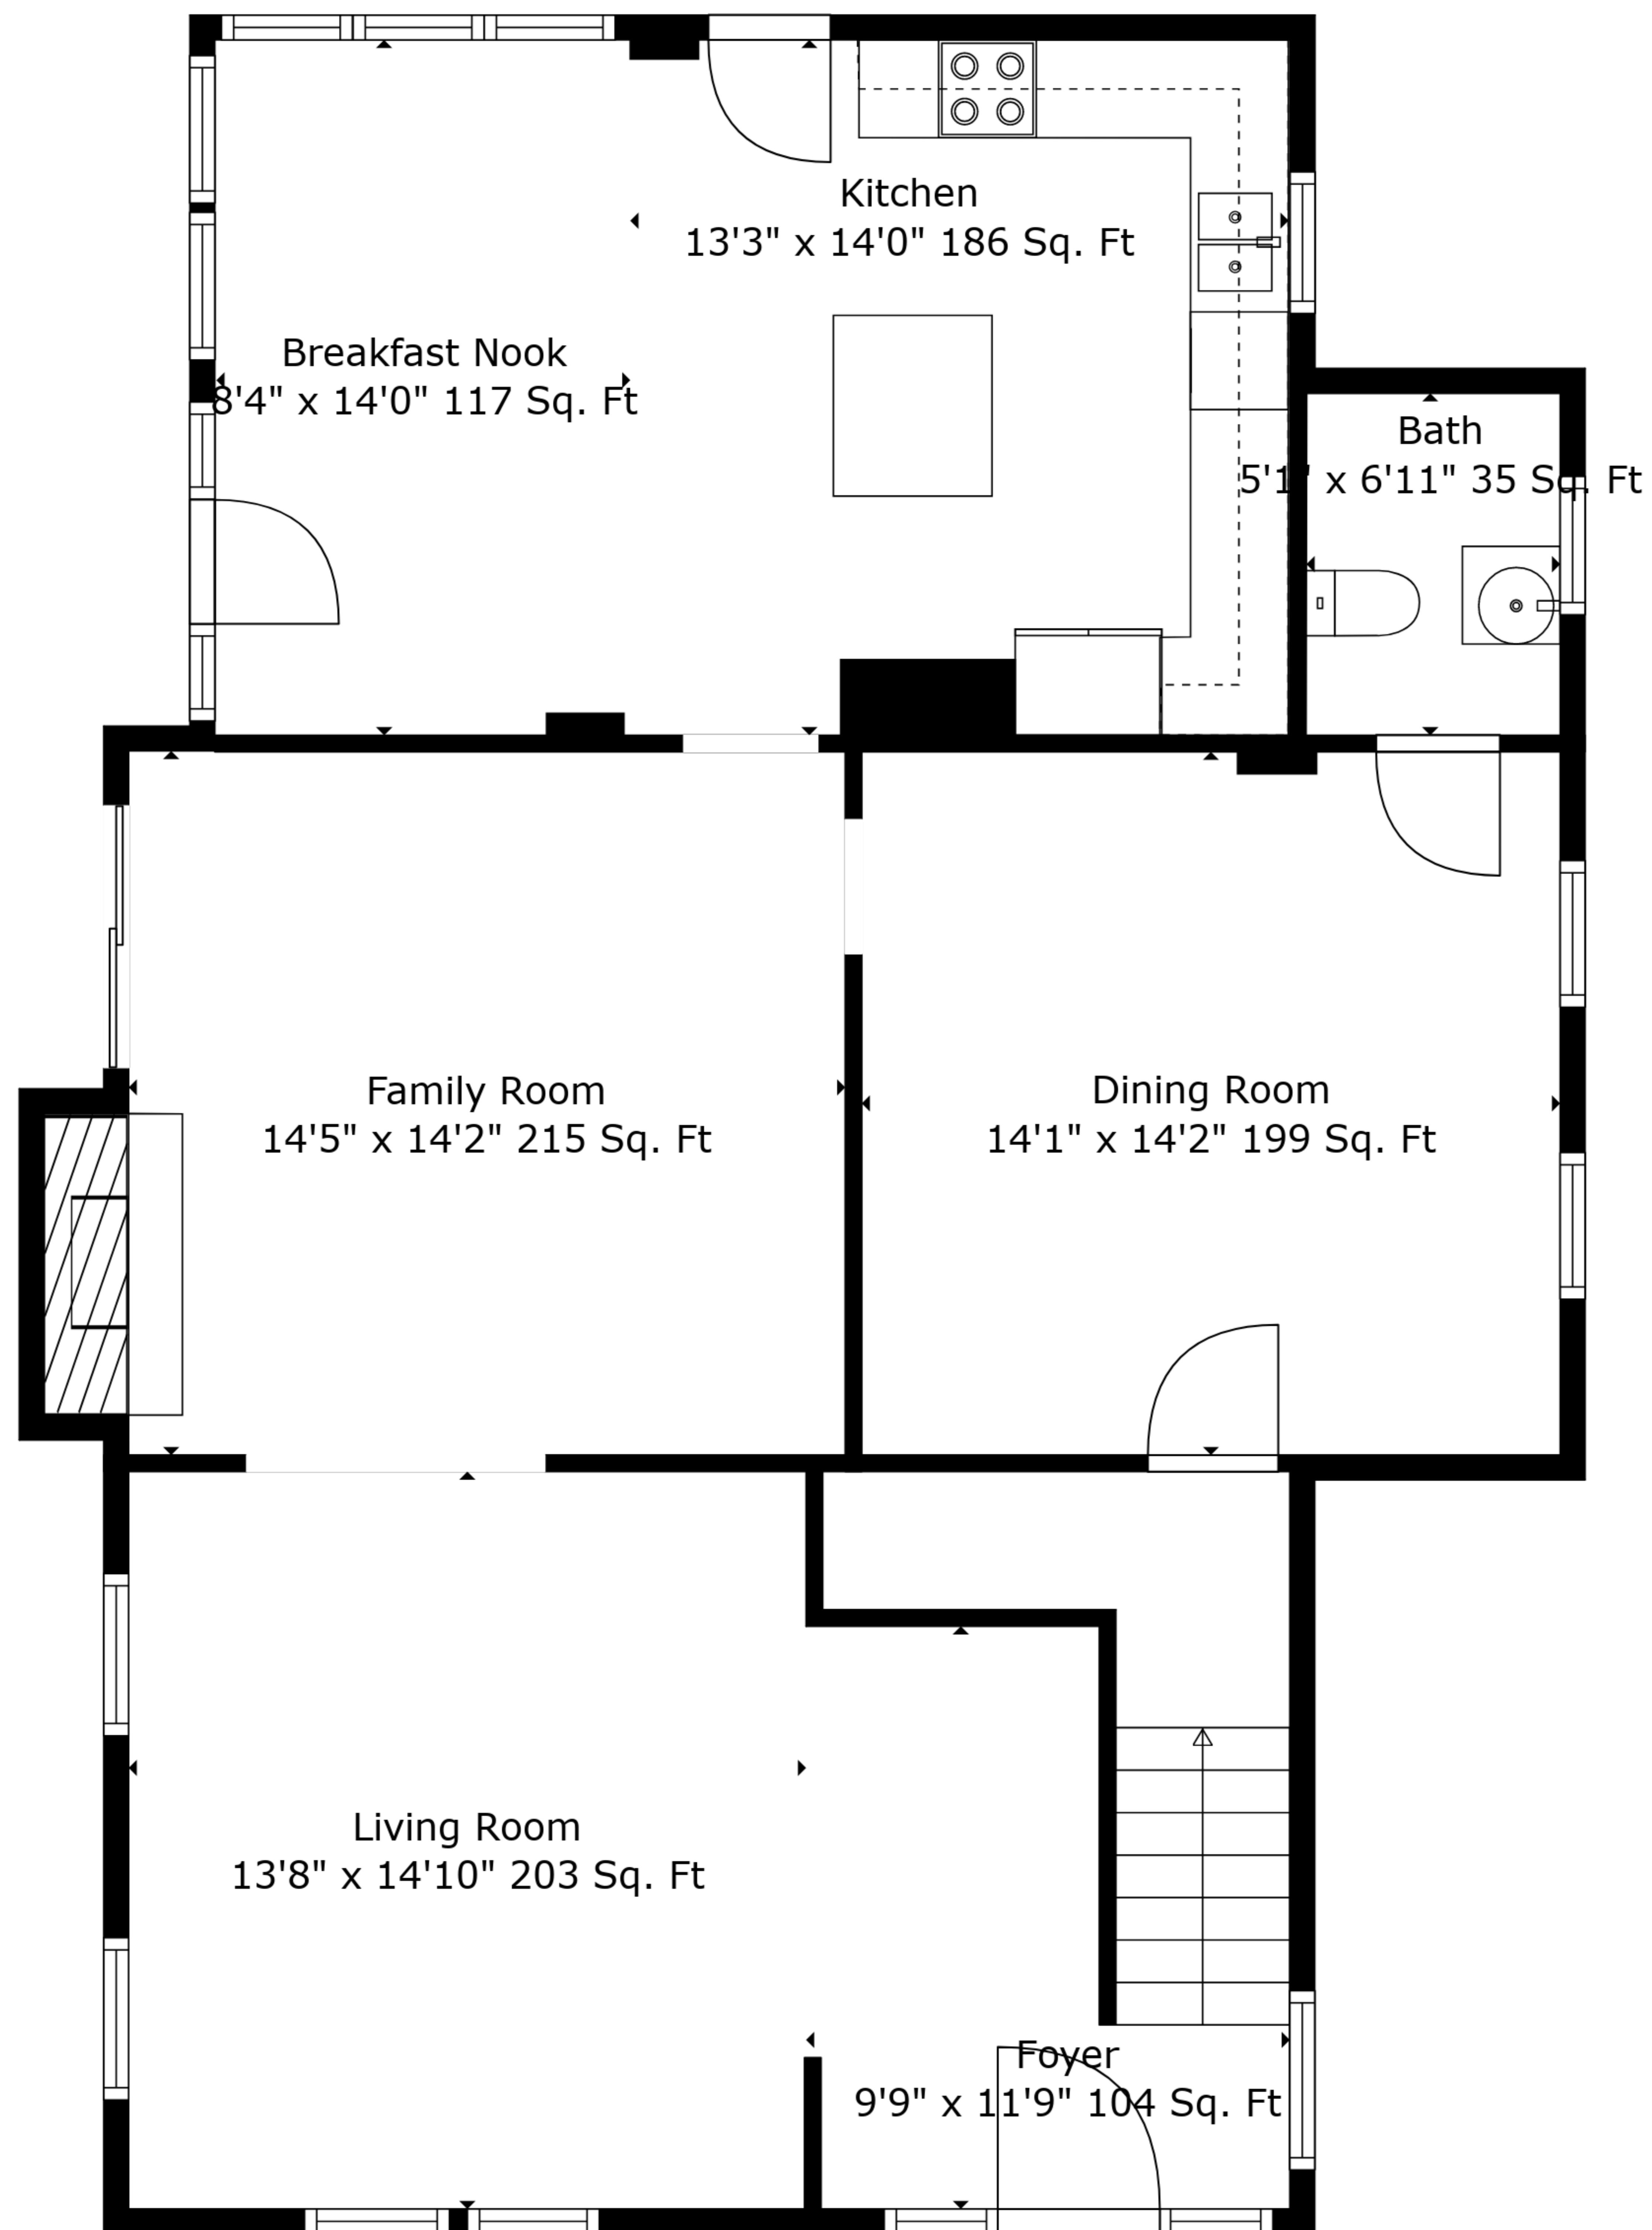

TOTAL: 1947 sq. ft

FLOOR 1: 1118 sq. ft, FLOOR 2: 829 sq. ft

EXCLUDED AREAS: FIREPLACE: 12 sq. ft

Measurements Are Deemed Highly Reliable But Not Guaranteed.

TOTAL: 1947 sq. ft

FLOOR 1: 1118 sq. ft, FLOOR 2: 829 sq. ft

EXCLUDED AREAS: FIREPLACE: 12 sq. ft

Measurements Are Deemed Highly Reliable But Not Guaranteed.

Floor 1

Floor 2

TOTAL: 1947 sq. ft
 FLOOR 1: 1118 sq. ft, FLOOR 2: 829 sq. ft
 EXCLUDED AREAS: FIREPLACE: 12 sq. ft