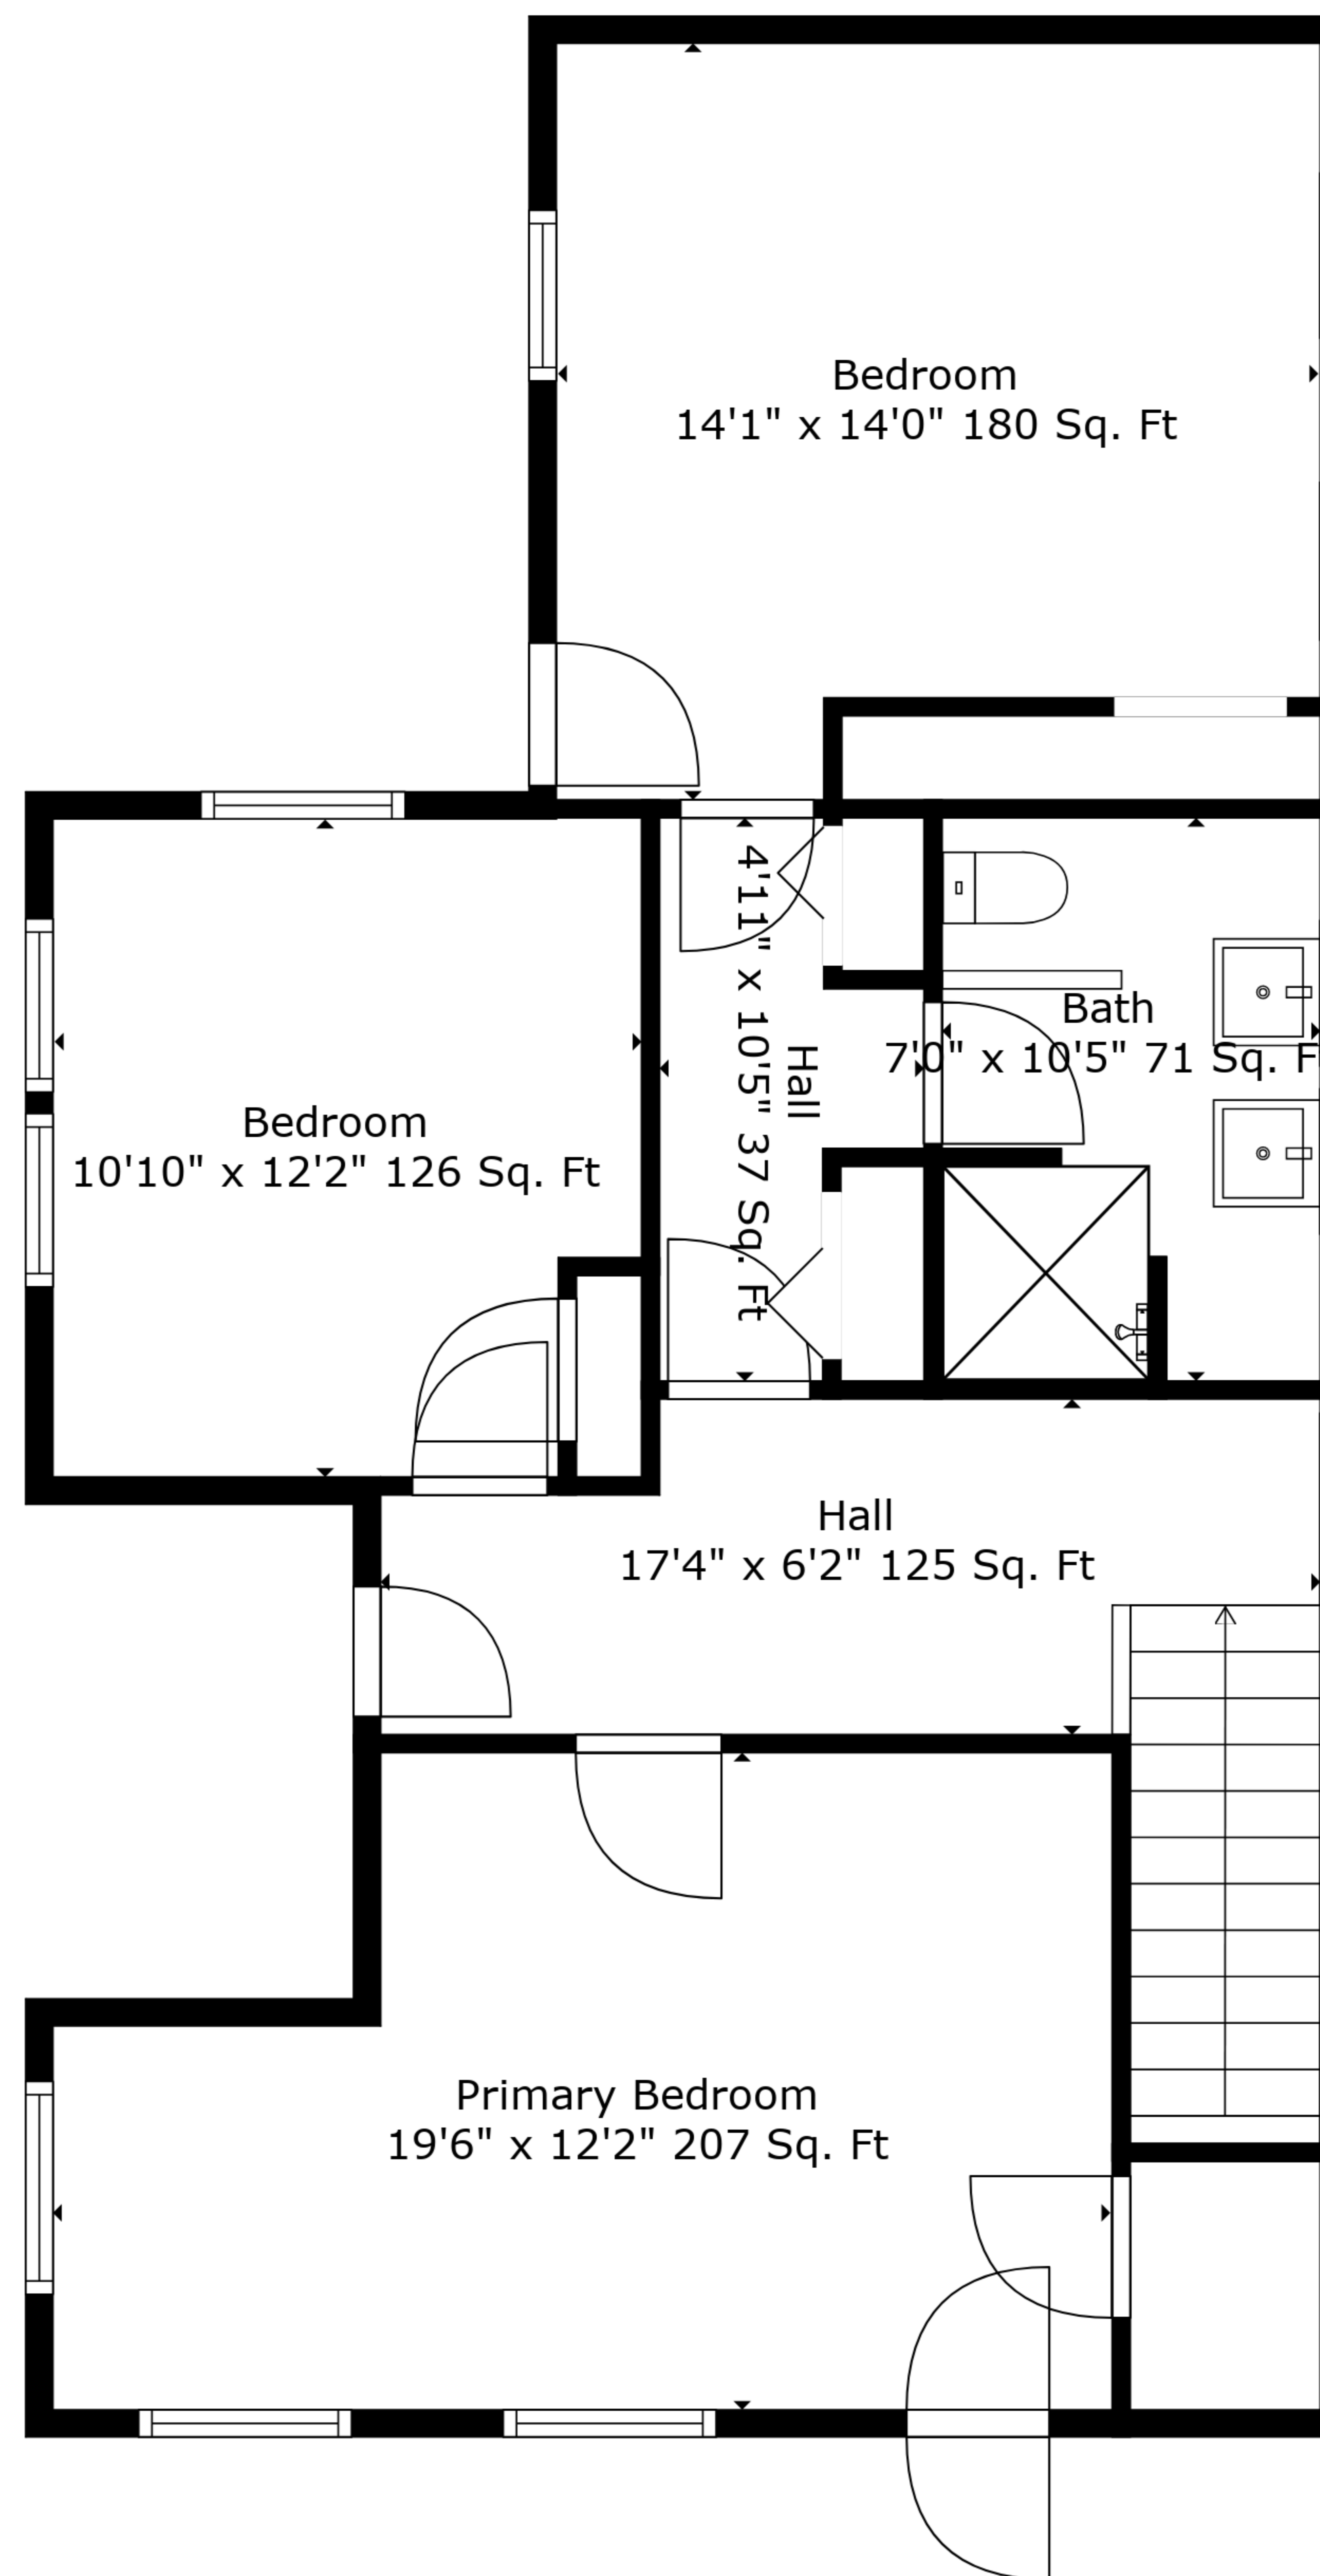

TOTAL: 1947 sq. ft

FLOOR 1: 1118 sq. ft, FLOOR 2: 829 sq. ft

EXCLUDED AREAS: FIREPLACE: 12 sq. ft

Measurements Are Deemed Highly Reliable But Not Guaranteed.

TOTAL: 1947 sq. ft

FLOOR 1: 1118 sq. ft, FLOOR 2: 829 sq. ft

EXCLUDED AREAS: FIREPLACE: 12 sq. ft

Measurements Are Deemed Highly Reliable But Not Guaranteed.

Floor 1

Floor 2

TOTAL: 1947 sq. ft
 FLOOR 1: 1118 sq. ft, FLOOR 2: 829 sq. ft
 EXCLUDED AREAS: FIREPLACE: 12 sq. ft