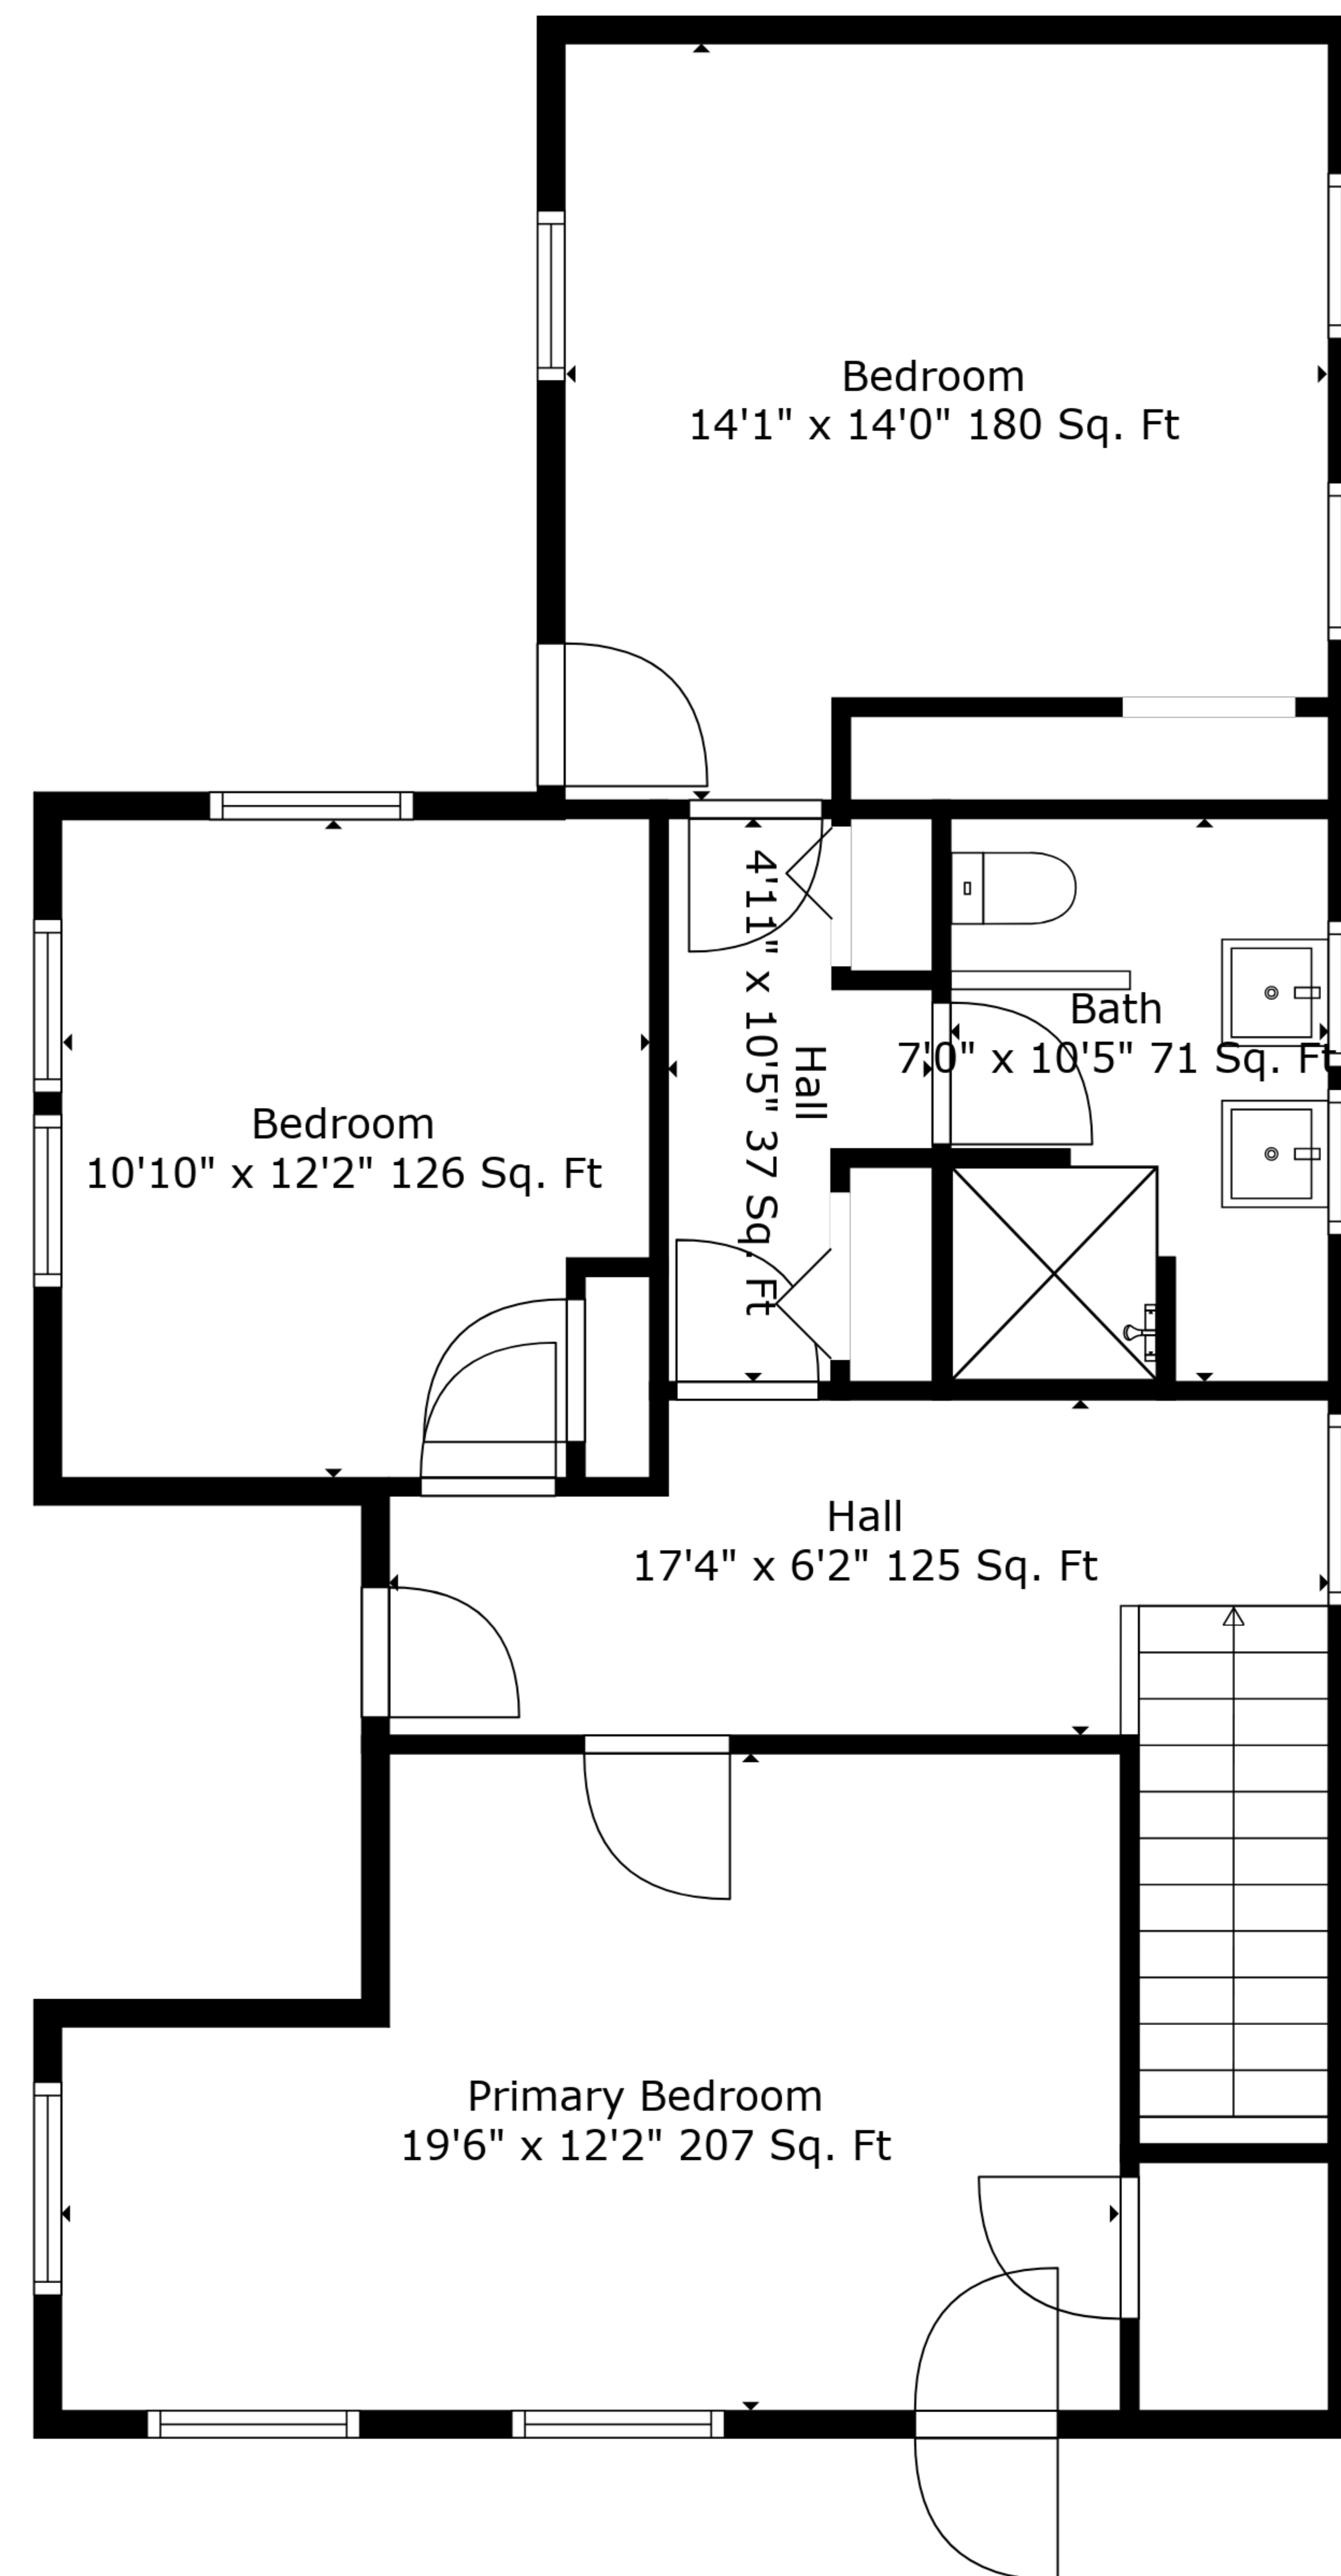

TOTAL: 1947 sq. ft

FLOOR 1: 1118 sq. ft, FLOOR 2: 829 sq. ft

EXCLUDED AREAS: FIREPLACE: 12 sq. ft

Measurements Are Deemed Highly Reliable But Not Guaranteed.

TOTAL: 1947 sq. ft

FLOOR 1: 1118 sq. ft, FLOOR 2: 829 sq. ft

EXCLUDED AREAS: FIREPLACE: 12 sq. ft

Measurements Are Deemed Highly Reliable But Not Guaranteed.

Floor 1

Floor 2

TOTAL: 1947 sq. ft
 FLOOR 1: 1118 sq. ft, FLOOR 2: 829 sq. ft
 EXCLUDED AREAS: FIREPLACE: 12 sq. ft