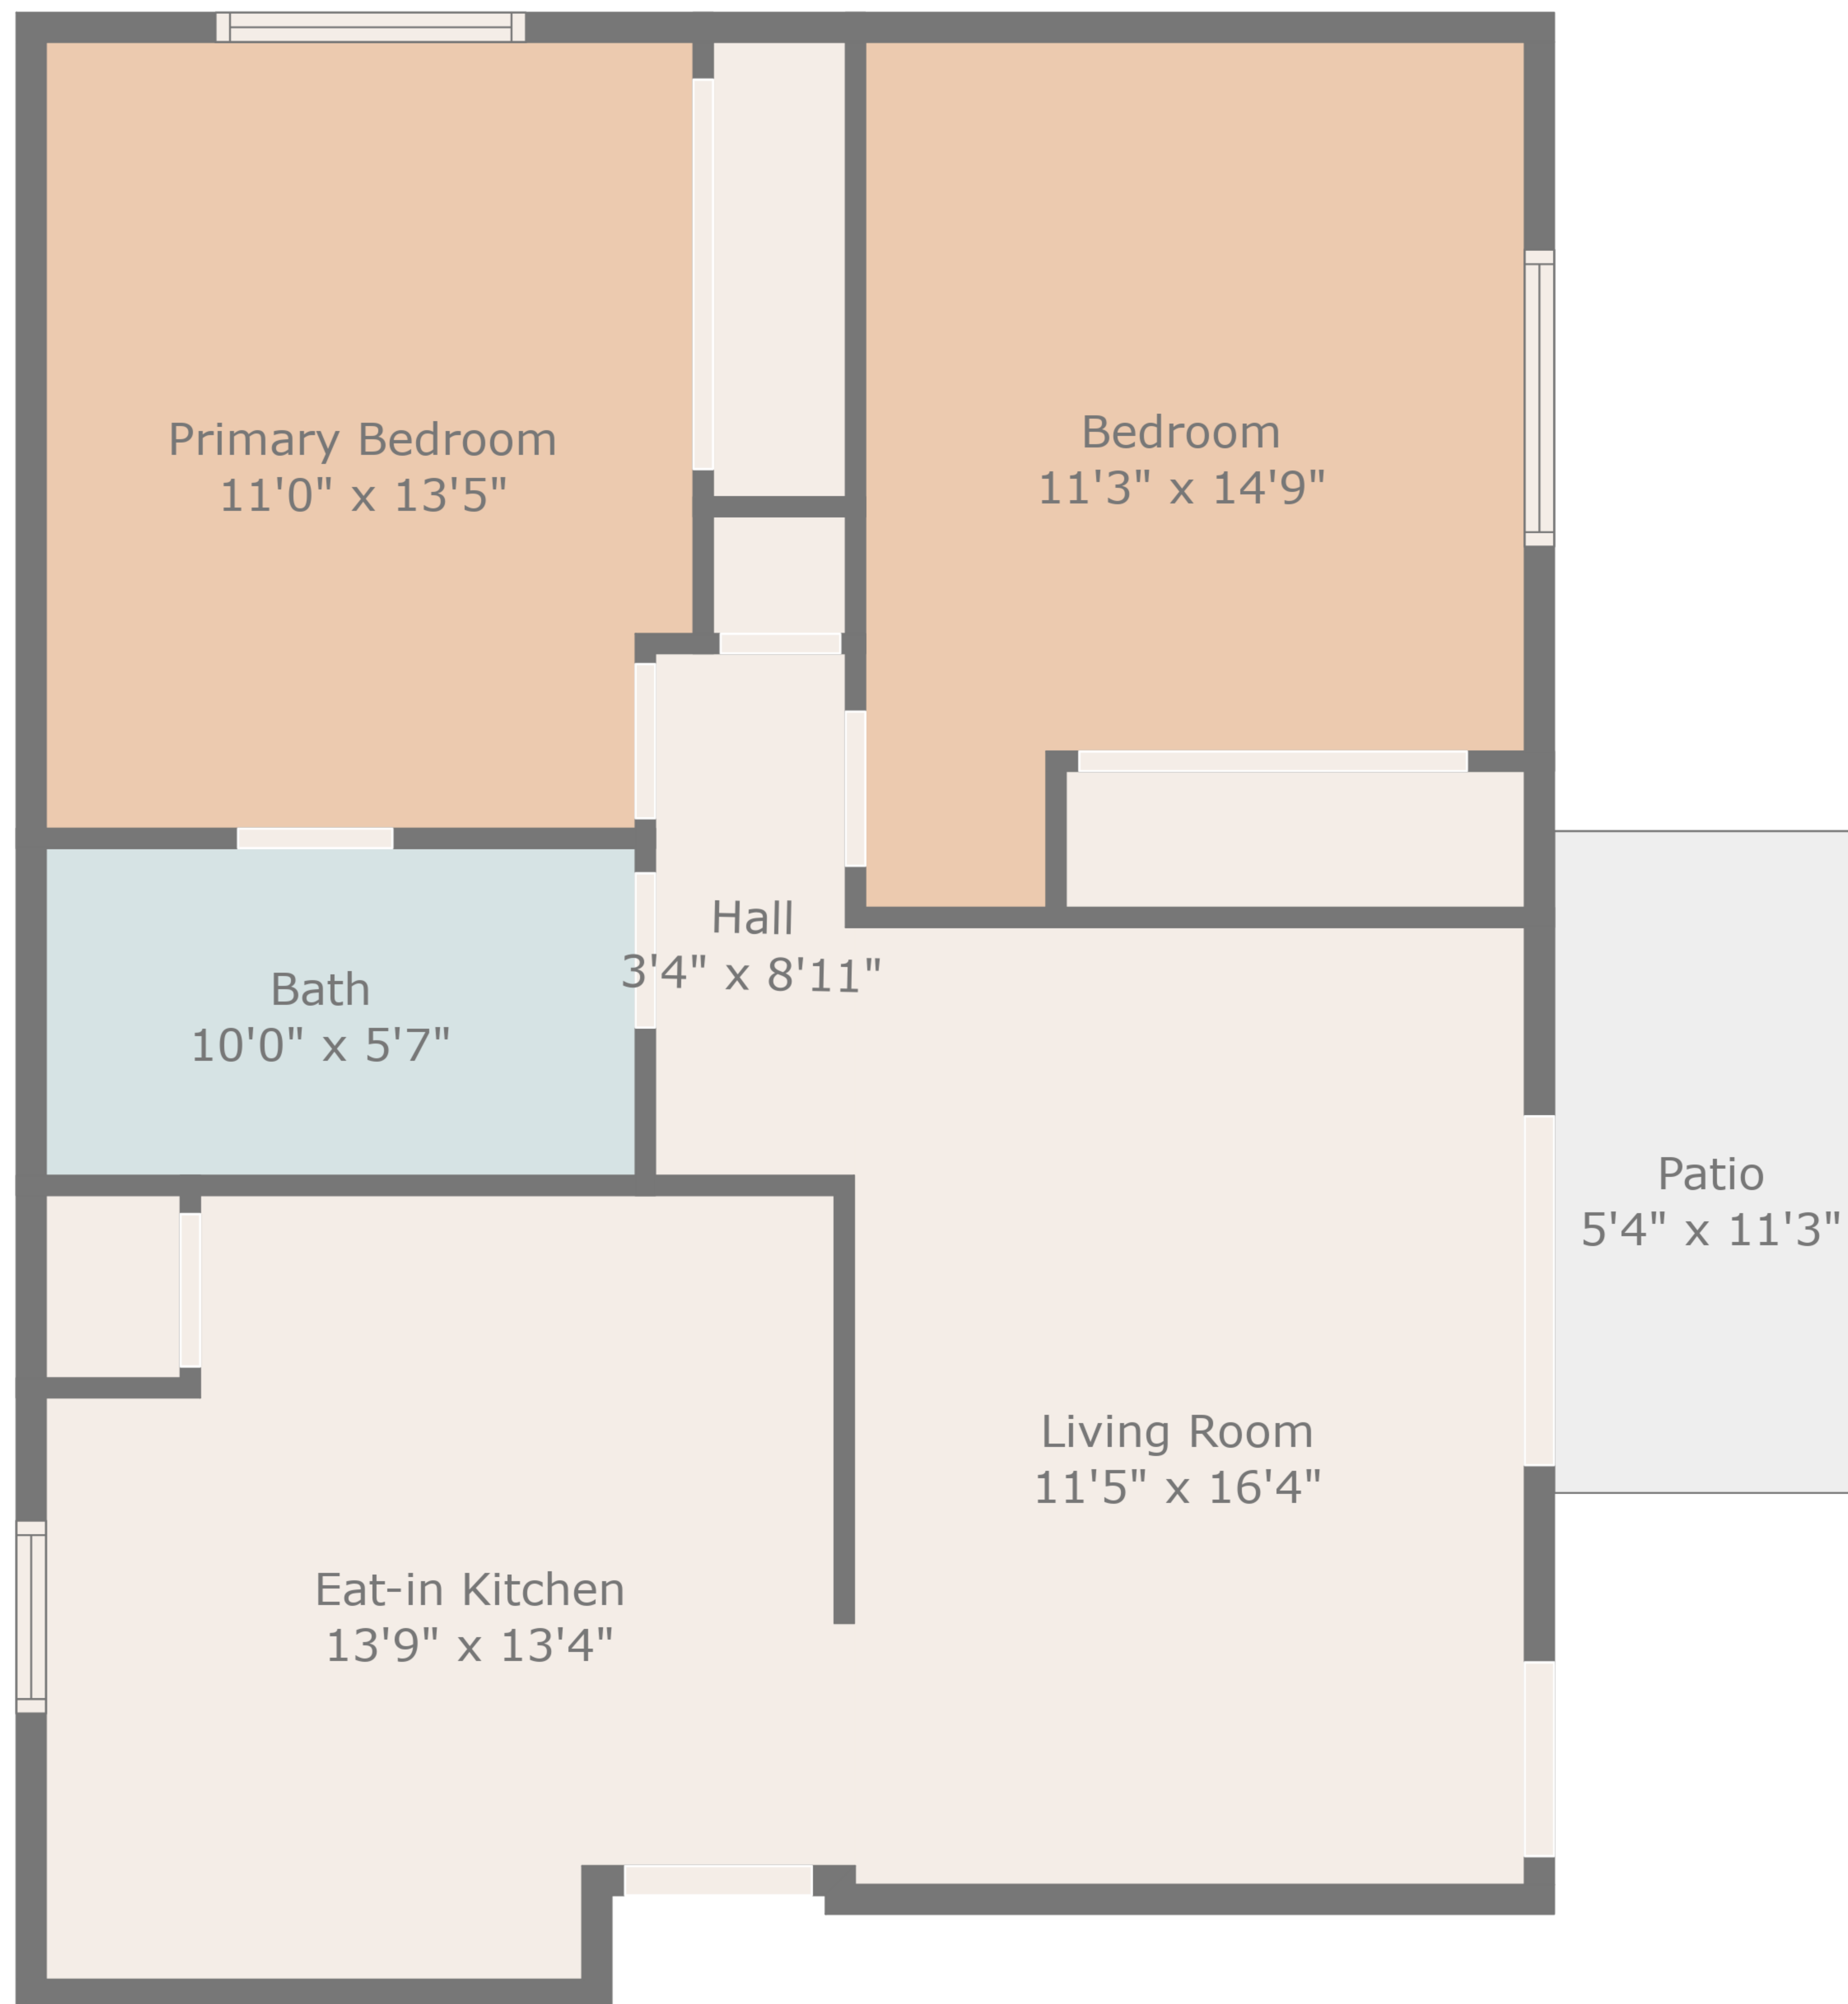

TOTAL: 803 sq. ft
FLOOR 1: 803 sq. ft
EXCLUDED AREAS: PATIO: 60 sq. ft

TOTAL: 803 sq. ft
FLOOR 1: 803 sq. ft
EXCLUDED AREAS: PATIO: 60 sq. ft