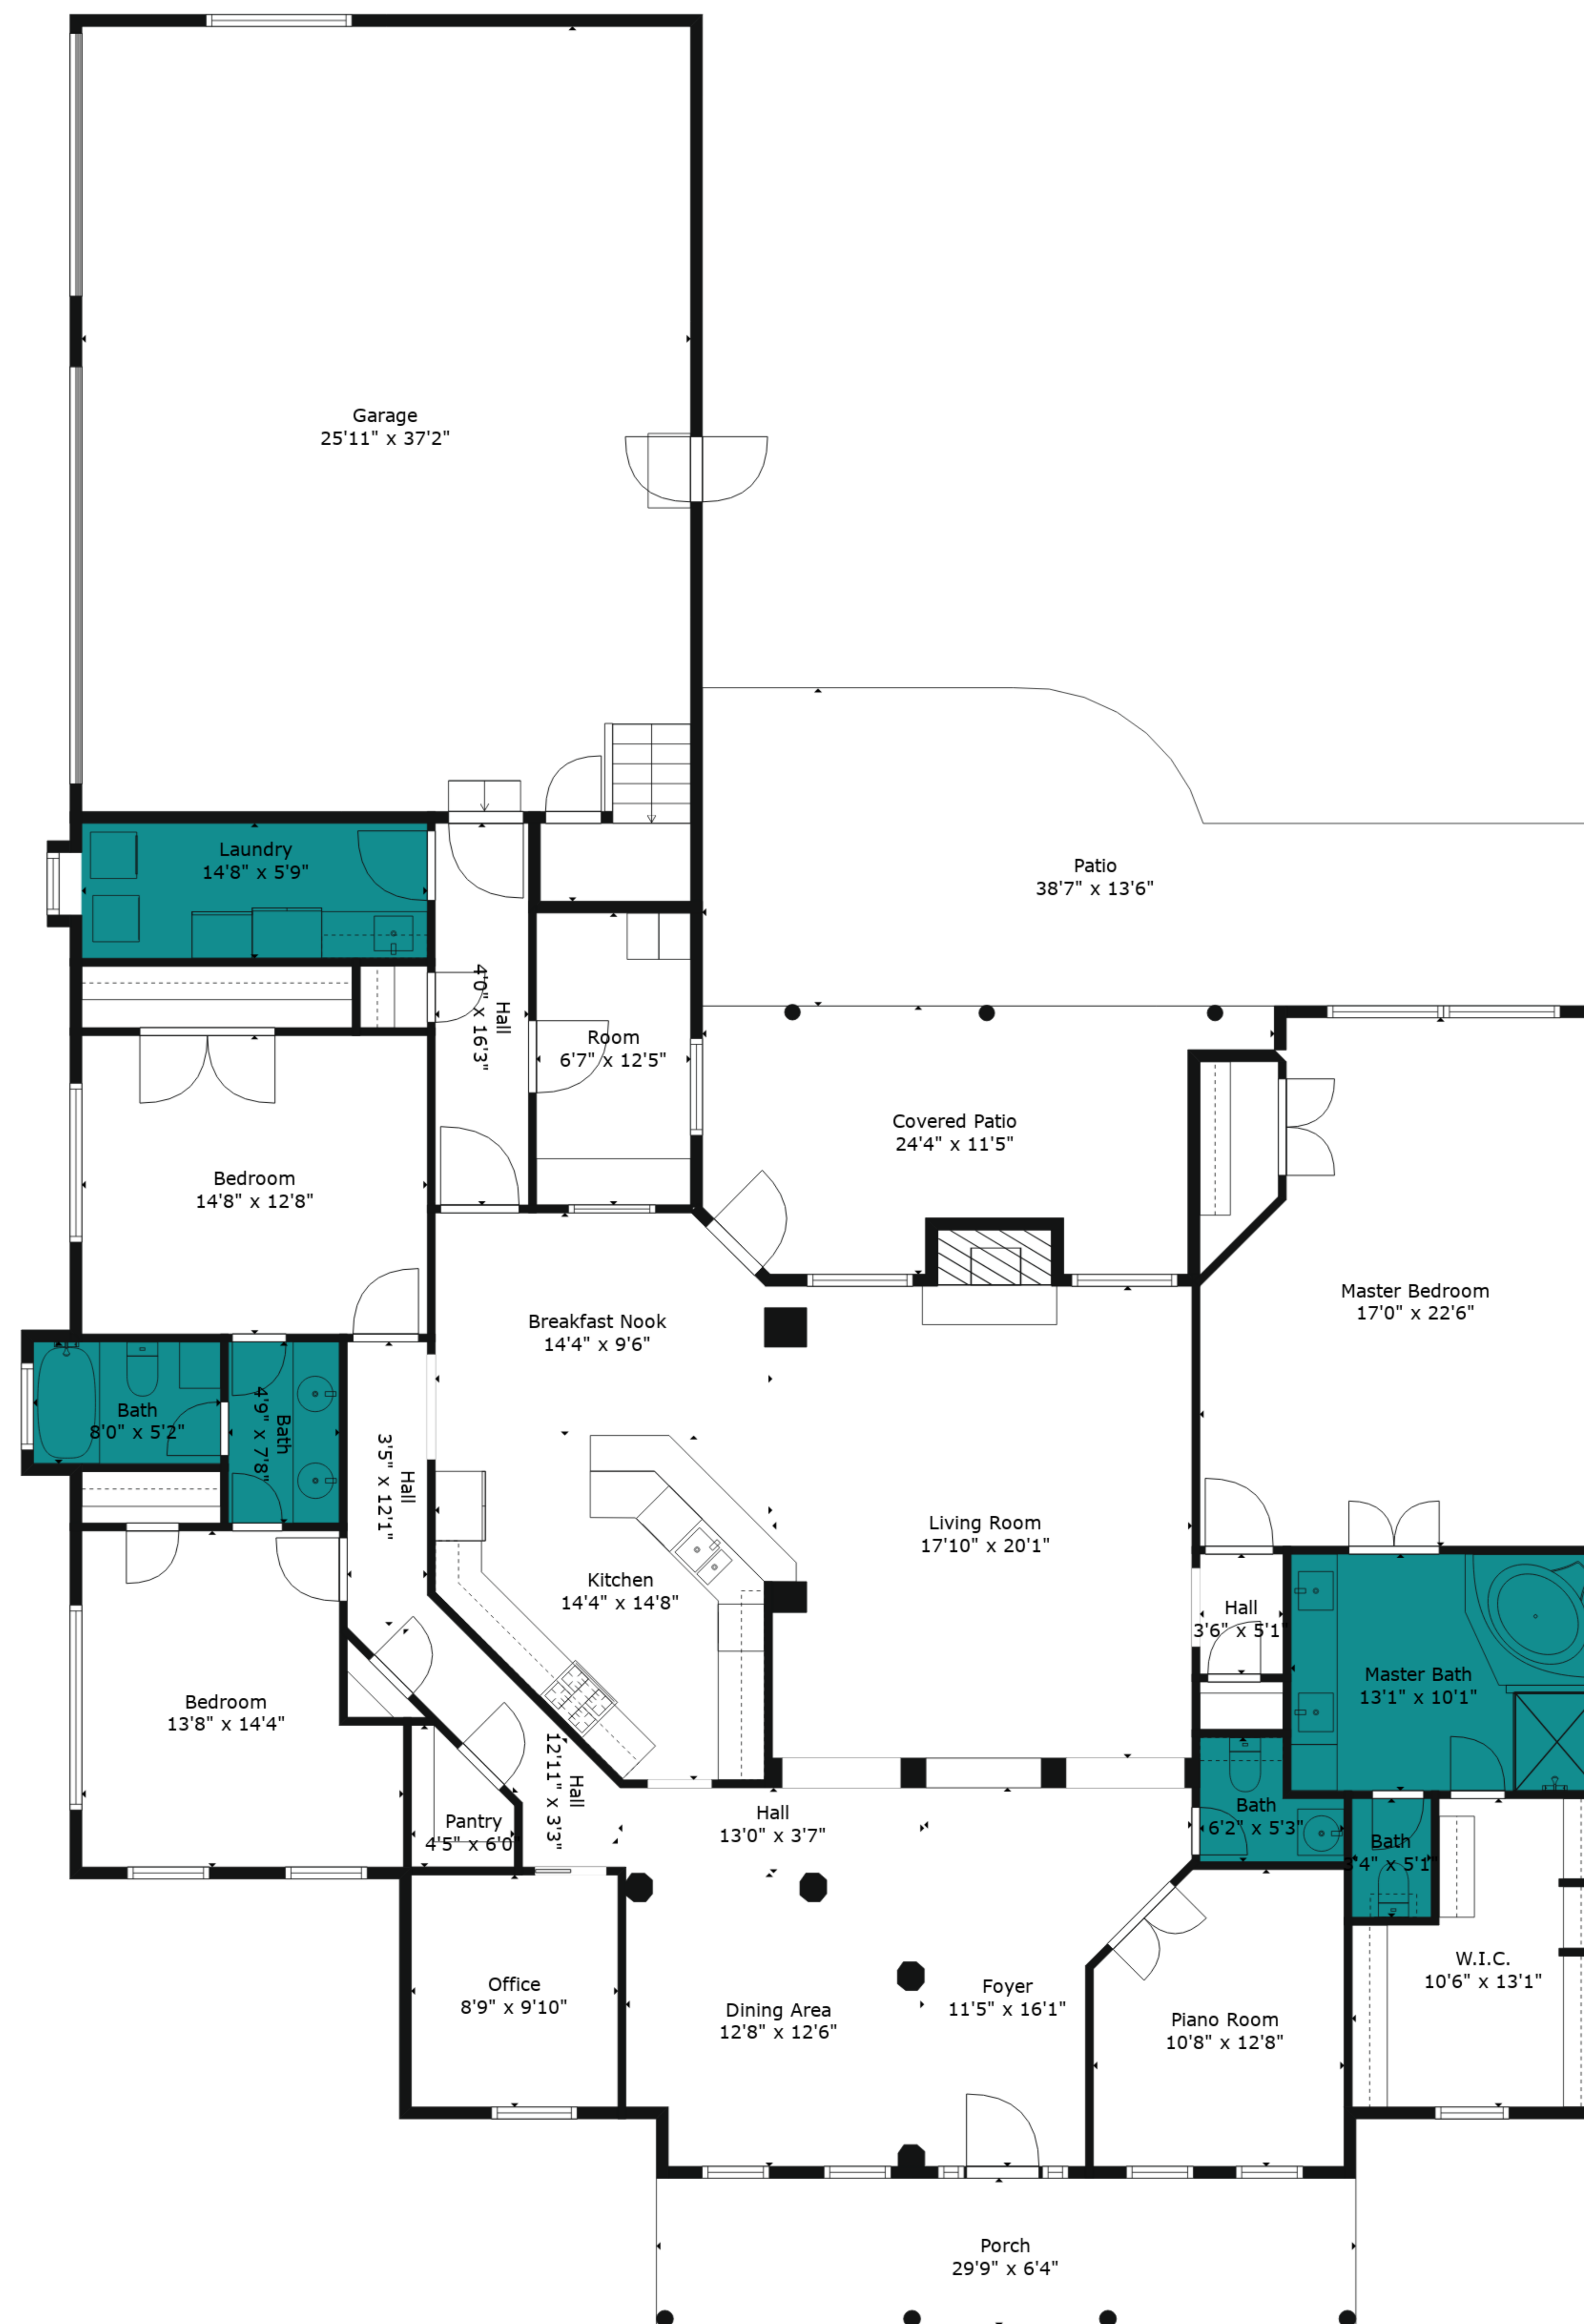

**TOTAL: 2872 sq. ft**

FLOOR 1: 2872 sq. ft

EXCLUDED AREAS: PORCH: 188 sq. ft, PATIO: 411 sq. ft, COVERED PATIO: 225 sq. ft,  
GARAGE: 887 sq. ft, BAY WINDOW: 4 sq. ft, FIREPLACE: 14 sq. ft

Floor Plan Created By Cubicasa App. Measurements Deemed Highly Reliable But Not Guaranteed.