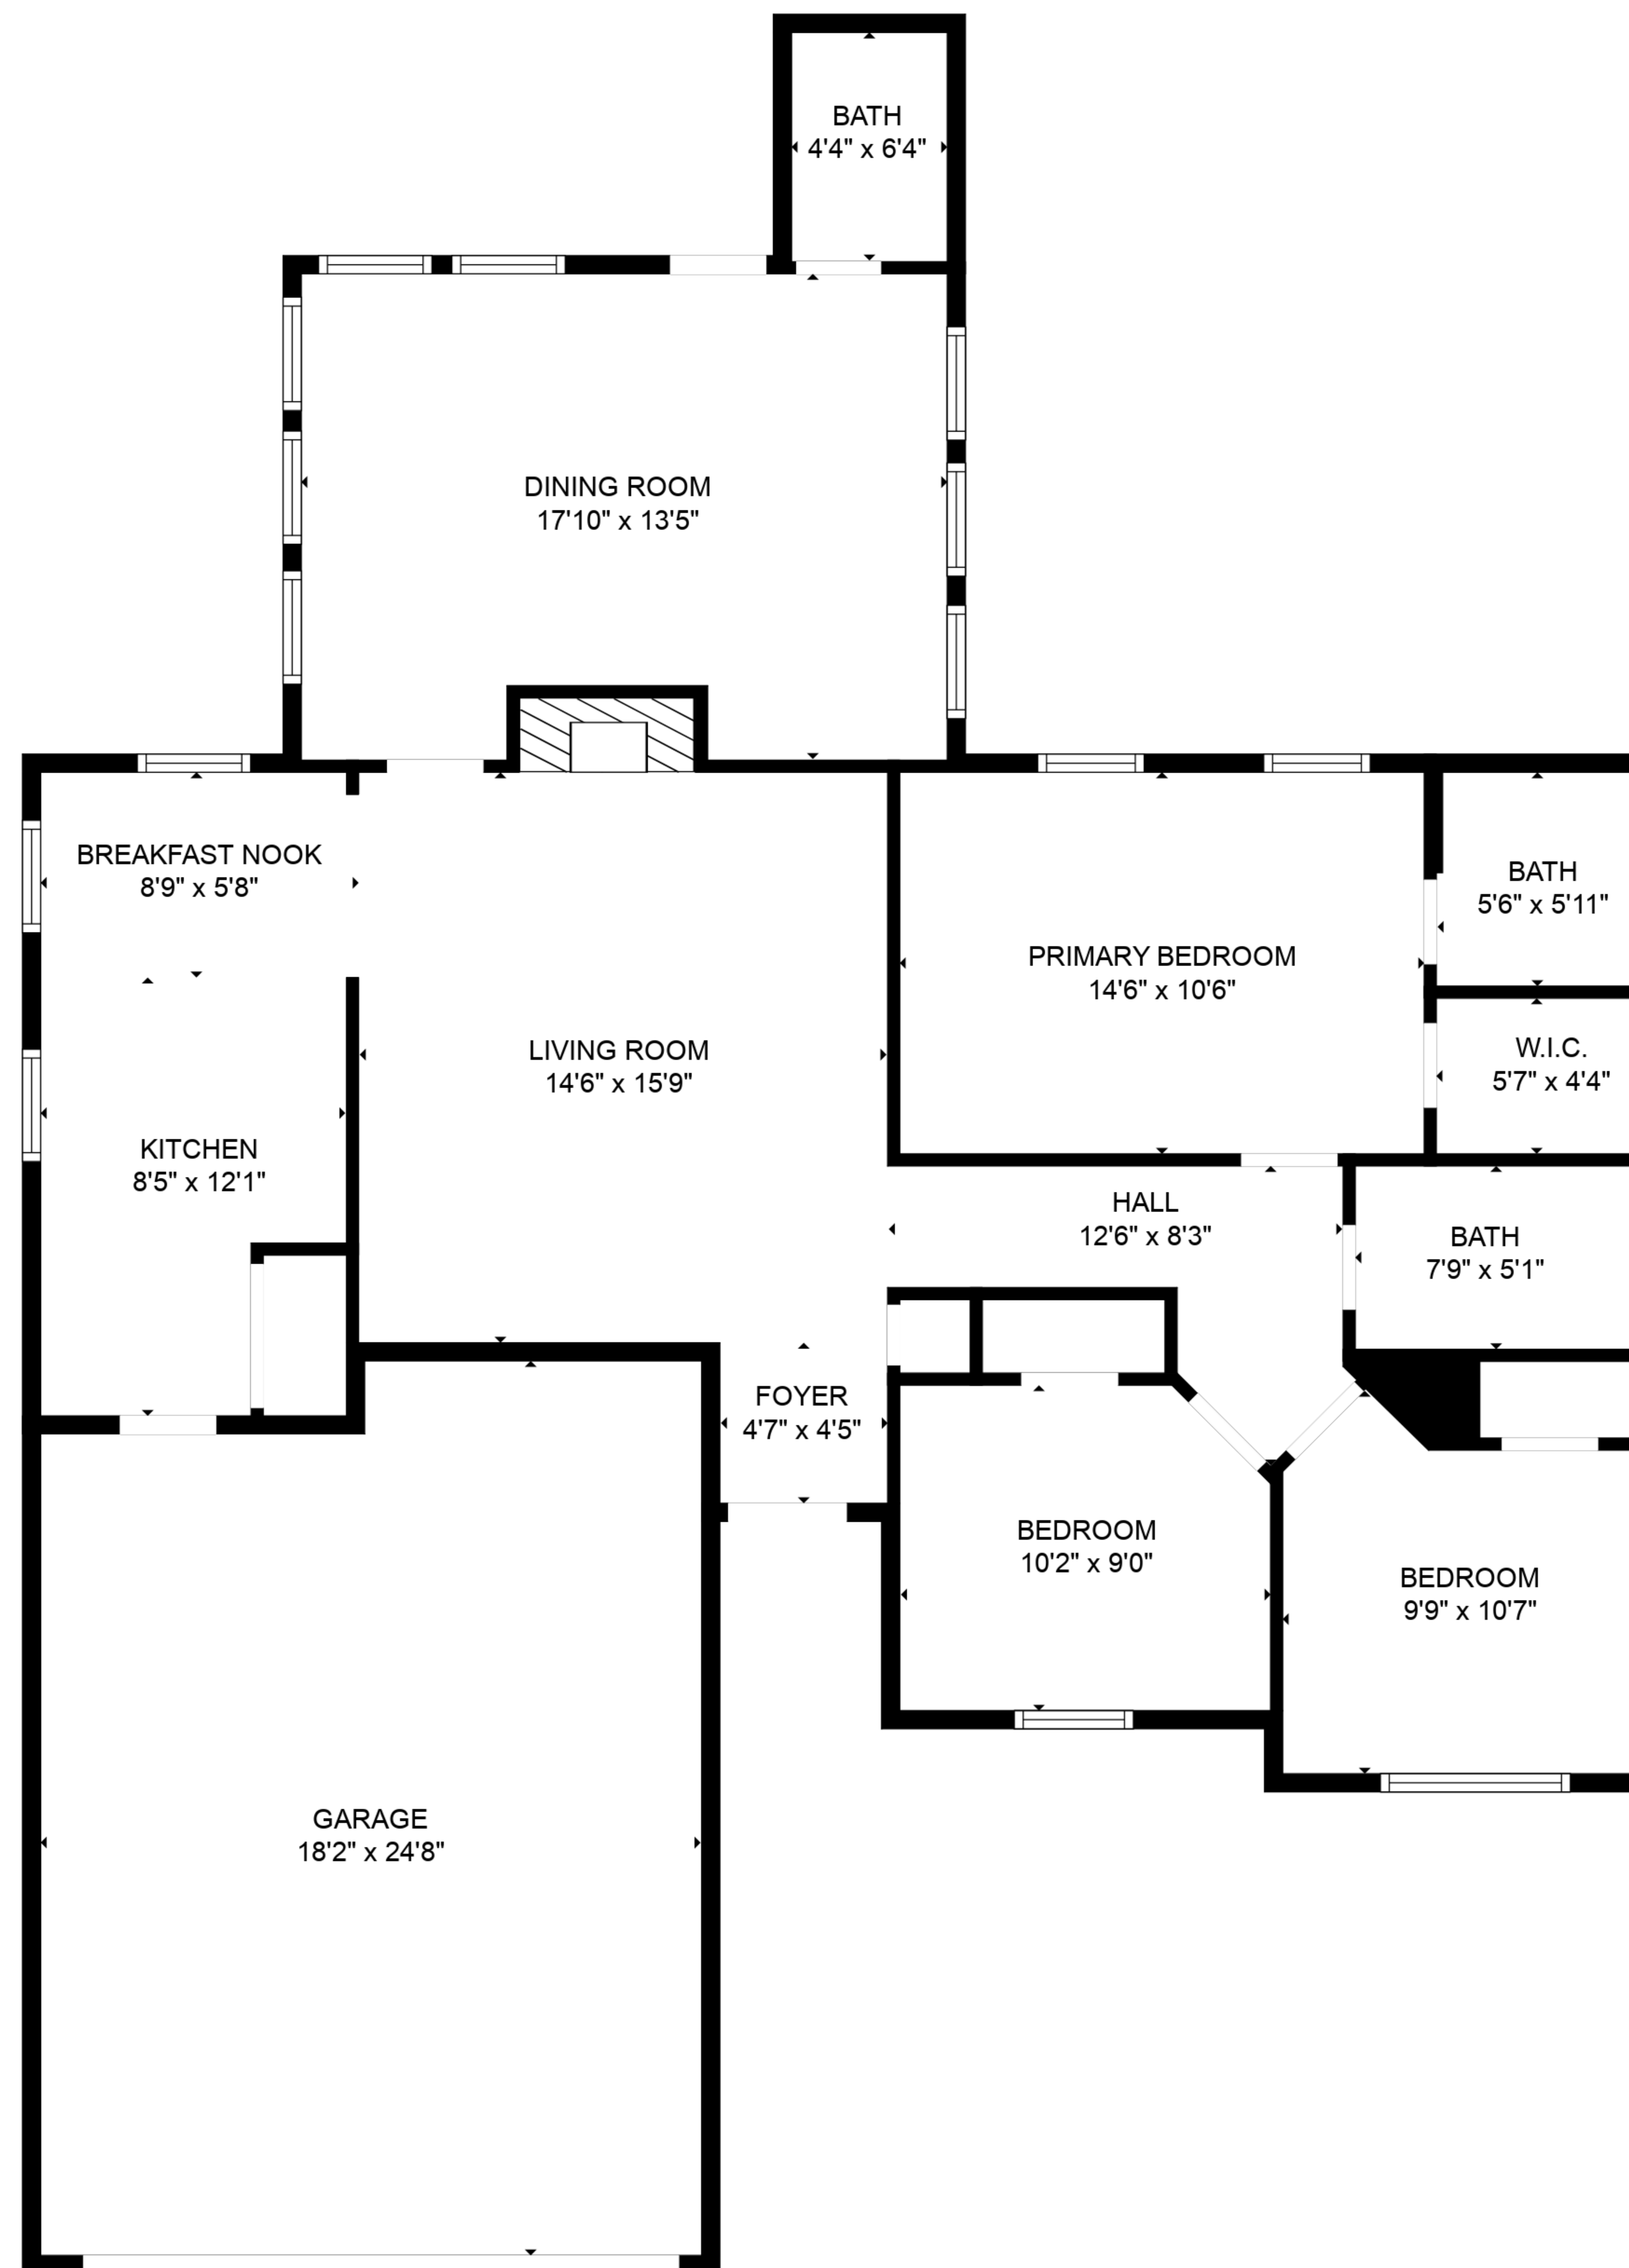

TOTAL: 1230 sq. ft
FLOOR 1: 1230 sq. ft
EXCLUDED AREAS: GARAGE: 432 sq. ft

TOTAL: 1230 sq. ft
 FLOOR 1: 1230 sq. ft
 EXCLUDED AREAS: GARAGE: 432 sq. ft