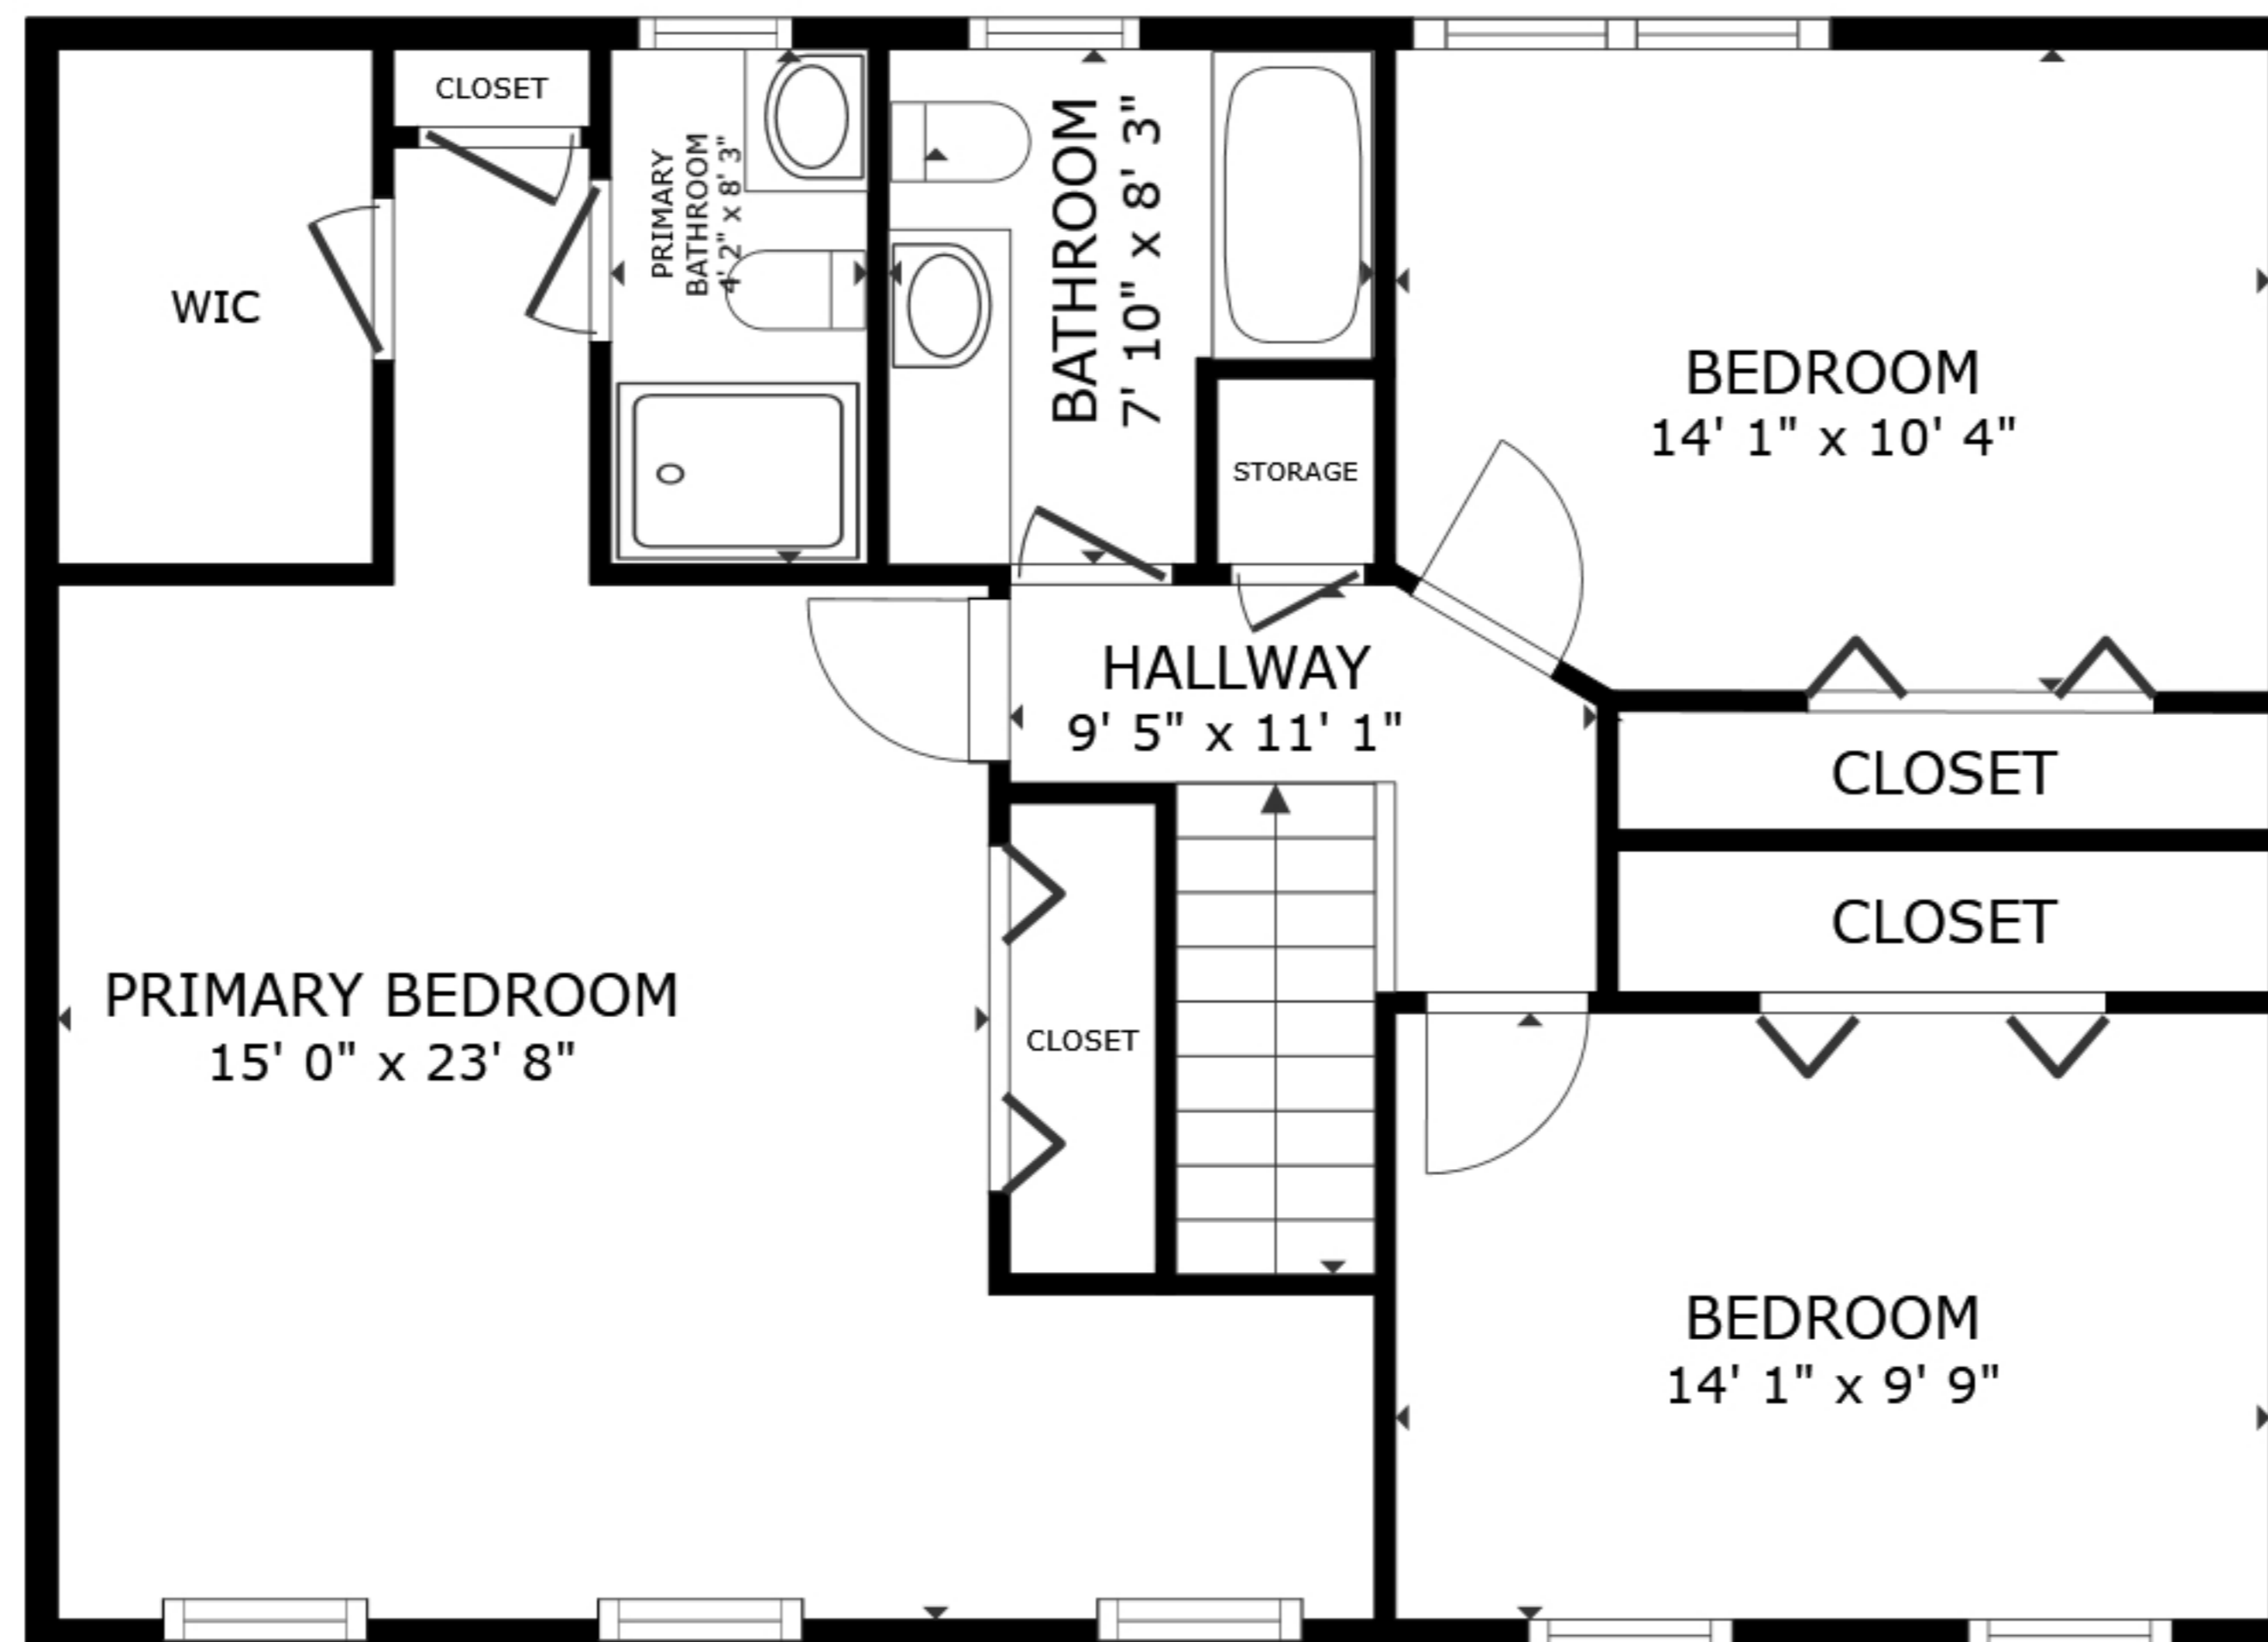

FLOOR 1

FLOOR 2

GROSS INTERNAL AREA  
 FLOOR 1 1,231 sq.ft. FLOOR 2 898 sq.ft.  
 TOTAL : 2,128 sq.ft.

SIZES AND DIMENSIONS ARE APPROXIMATE, ACTUAL MAY VARY.