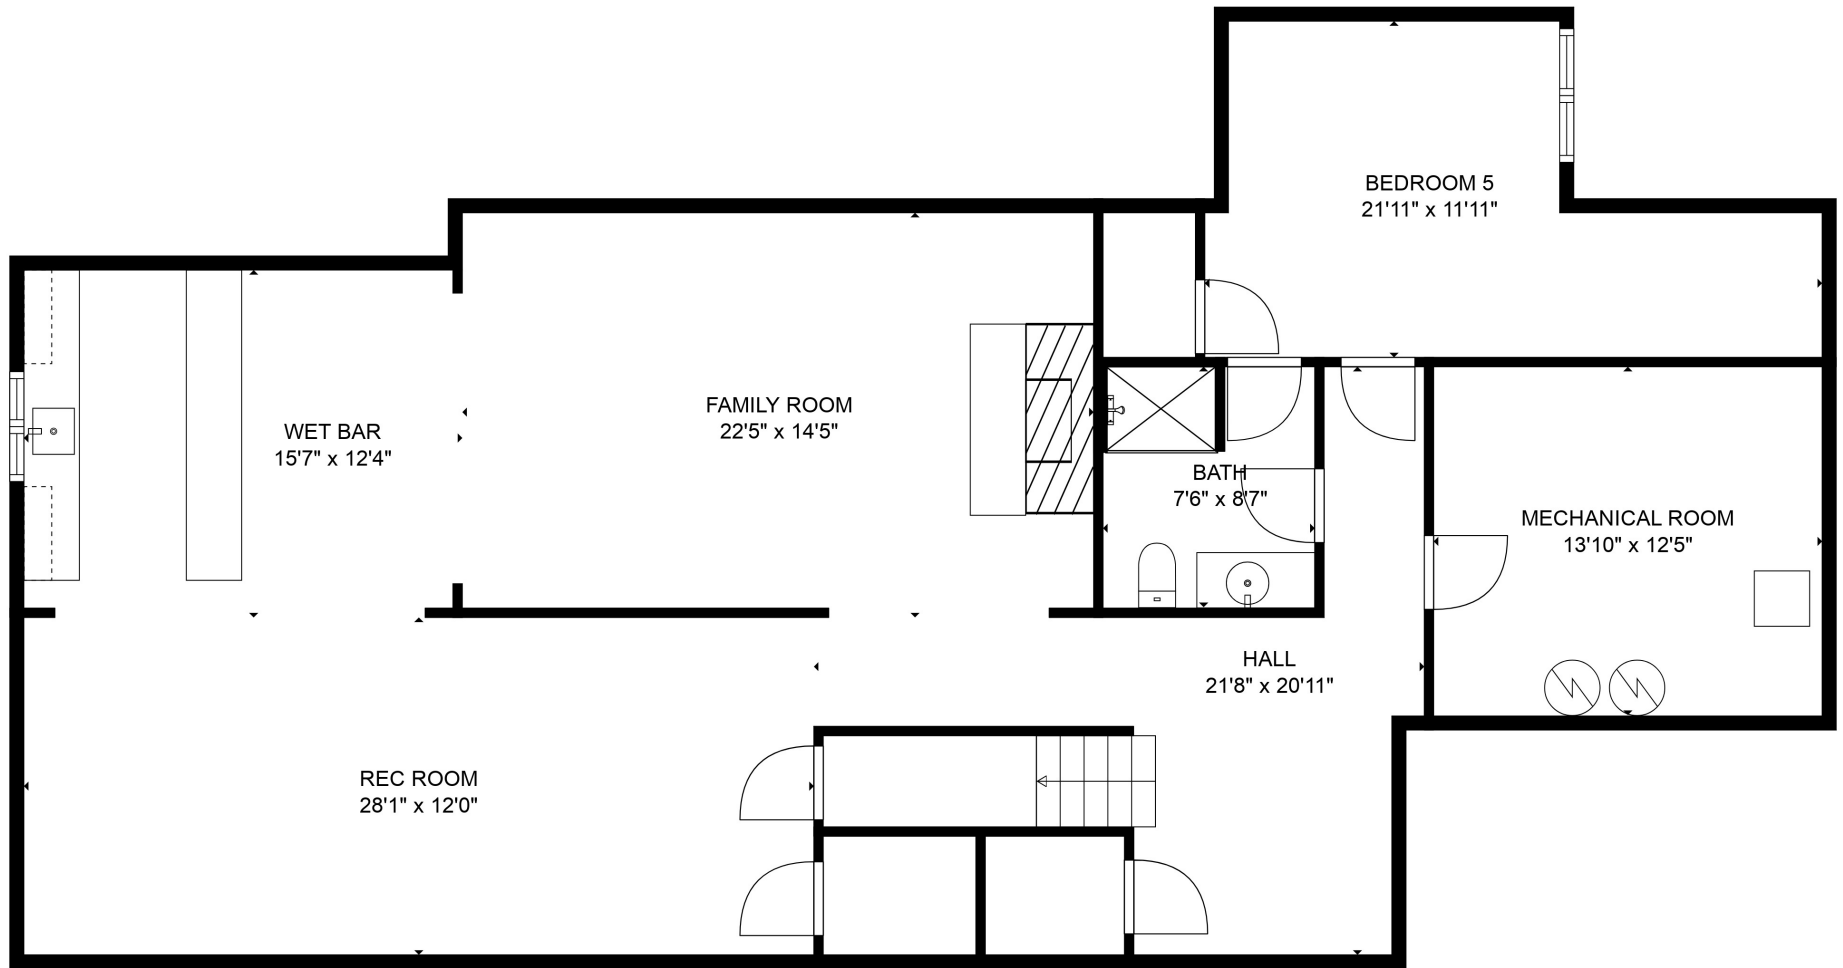

Total scanned area: 5448 sq. ft

MEASUREMENTS ARE CALCULATED BY CUBICASA TECHNOLOGY. DEEMED HIGHLY RELIABLE BUT NOT GUARANTEED.

Total scanned area: 5448 sq. ft

MEASUREMENTS ARE CALCULATED BY CUBICASA TECHNOLOGY. DEEMED HIGHLY RELIABLE BUT NOT GUARANTEED.