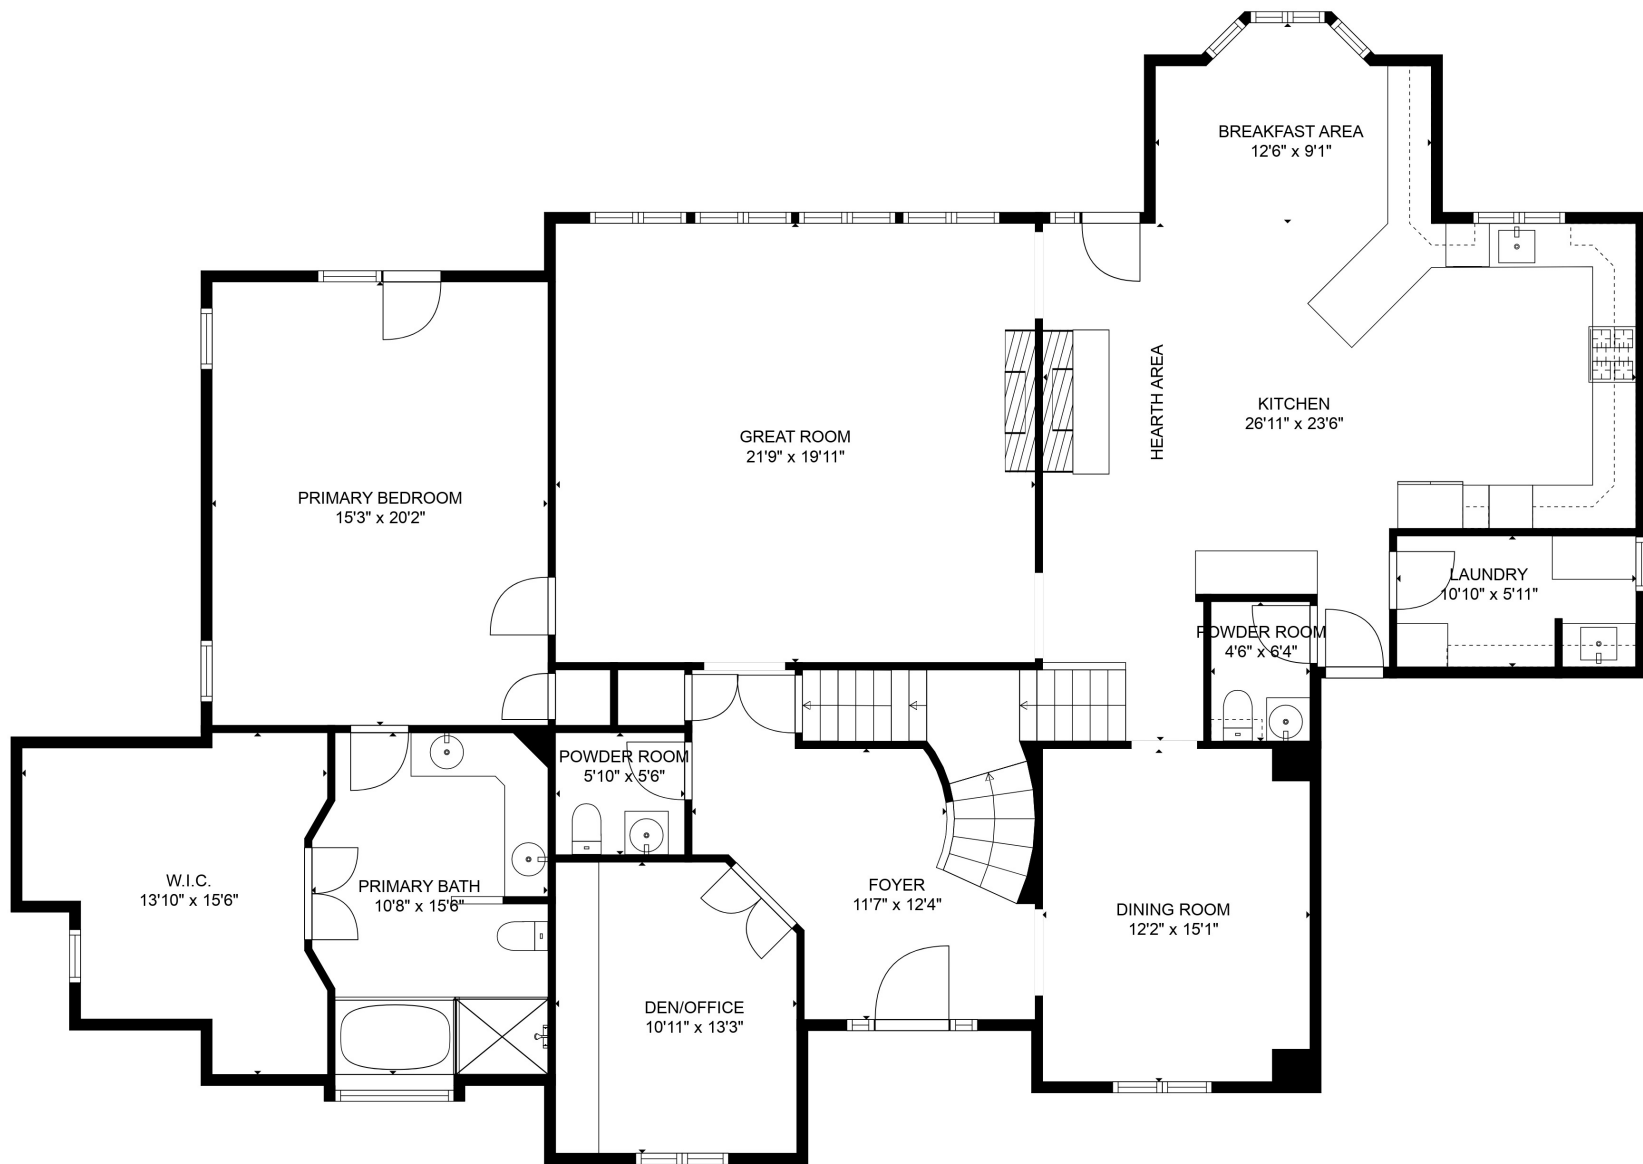

Total scanned area: 5448 sq. ft

MEASUREMENTS ARE CALCULATED BY CUBICASA TECHNOLOGY. DEEMED HIGHLY RELIABLE BUT NOT GUARANTEED.

Total scanned area: 5448 sq. ft

MEASUREMENTS ARE CALCULATED BY CUBICASA TECHNOLOGY. DEEMED HIGHLY RELIABLE BUT NOT GUARANTEED.