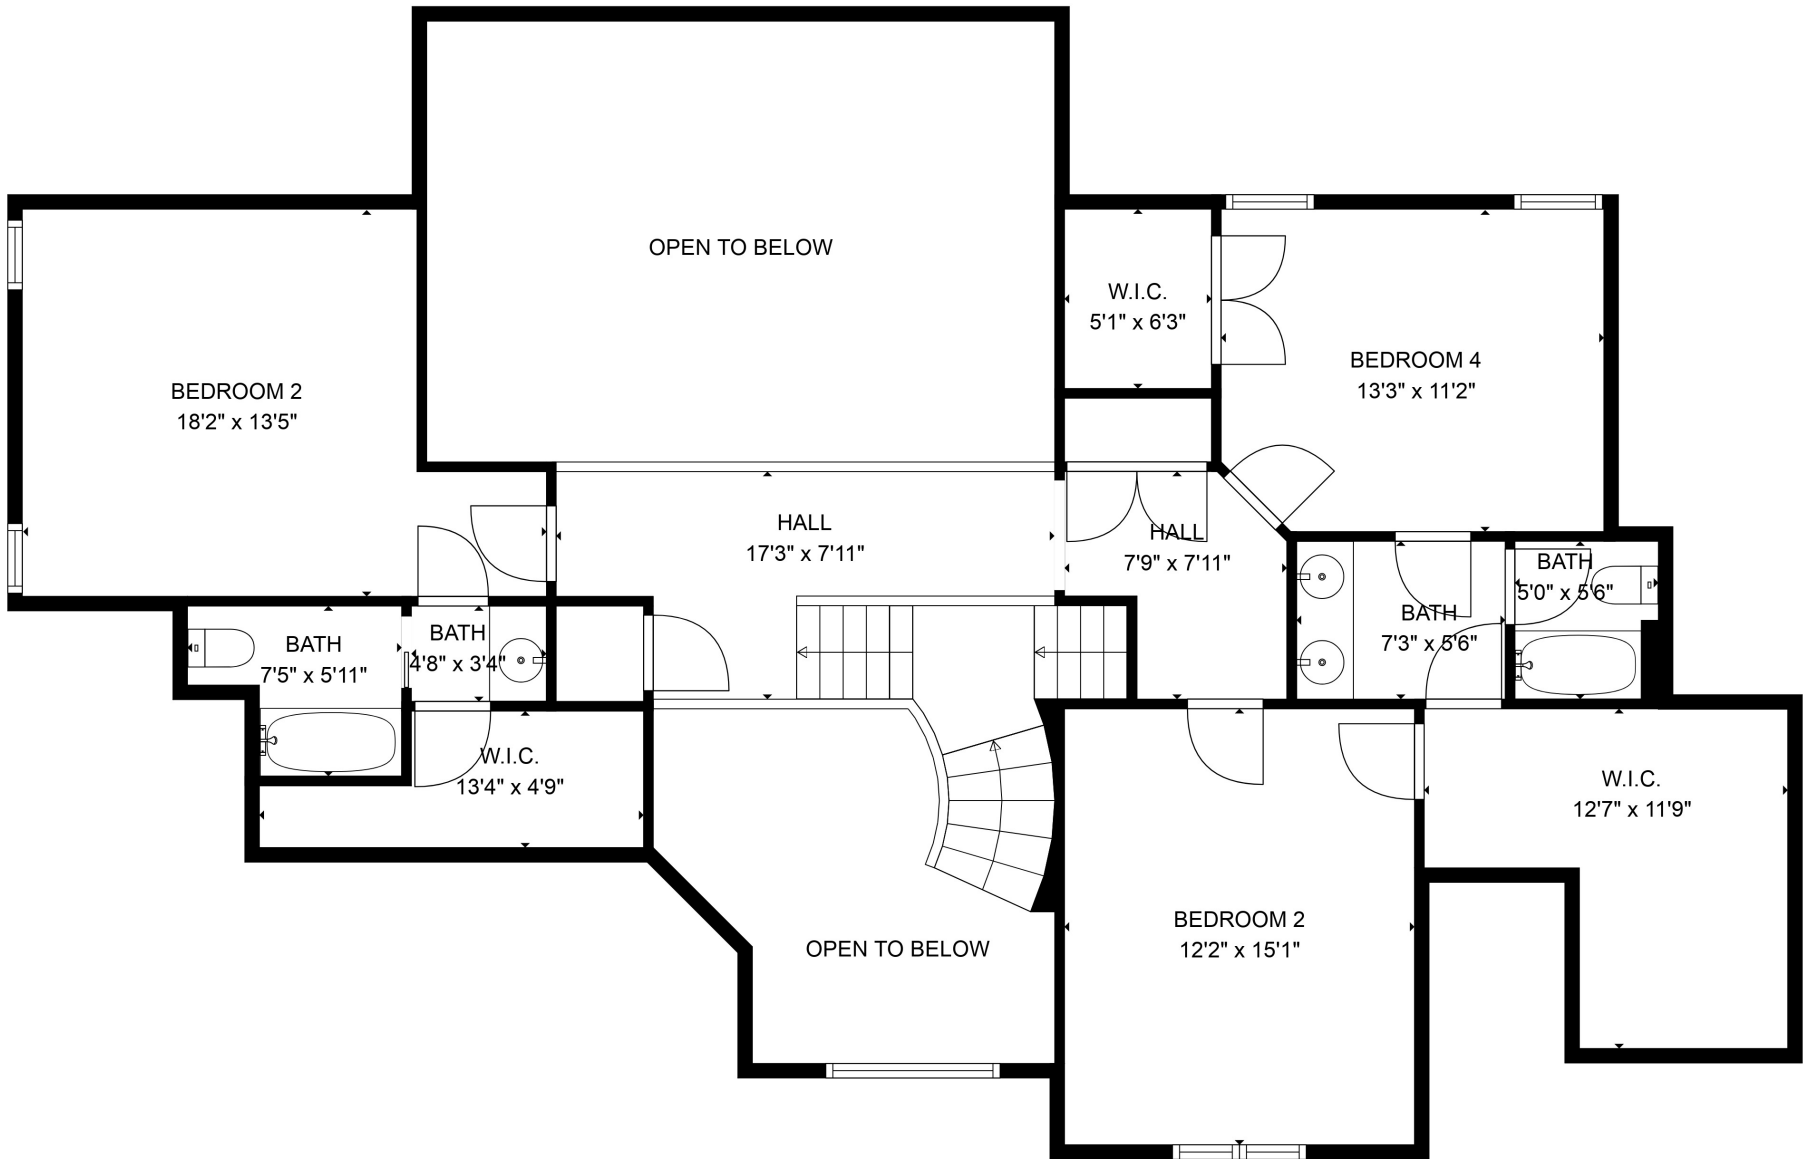

Total scanned area: 5448 sq. ft

MEASUREMENTS ARE CALCULATED BY CUBICASA TECHNOLOGY. DEEMED HIGHLY RELIABLE BUT NOT GUARANTEED.

Total scanned area: 5448 sq. ft

MEASUREMENTS ARE CALCULATED BY CUBICASA TECHNOLOGY. DEEMED HIGHLY RELIABLE BUT NOT GUARANTEED.