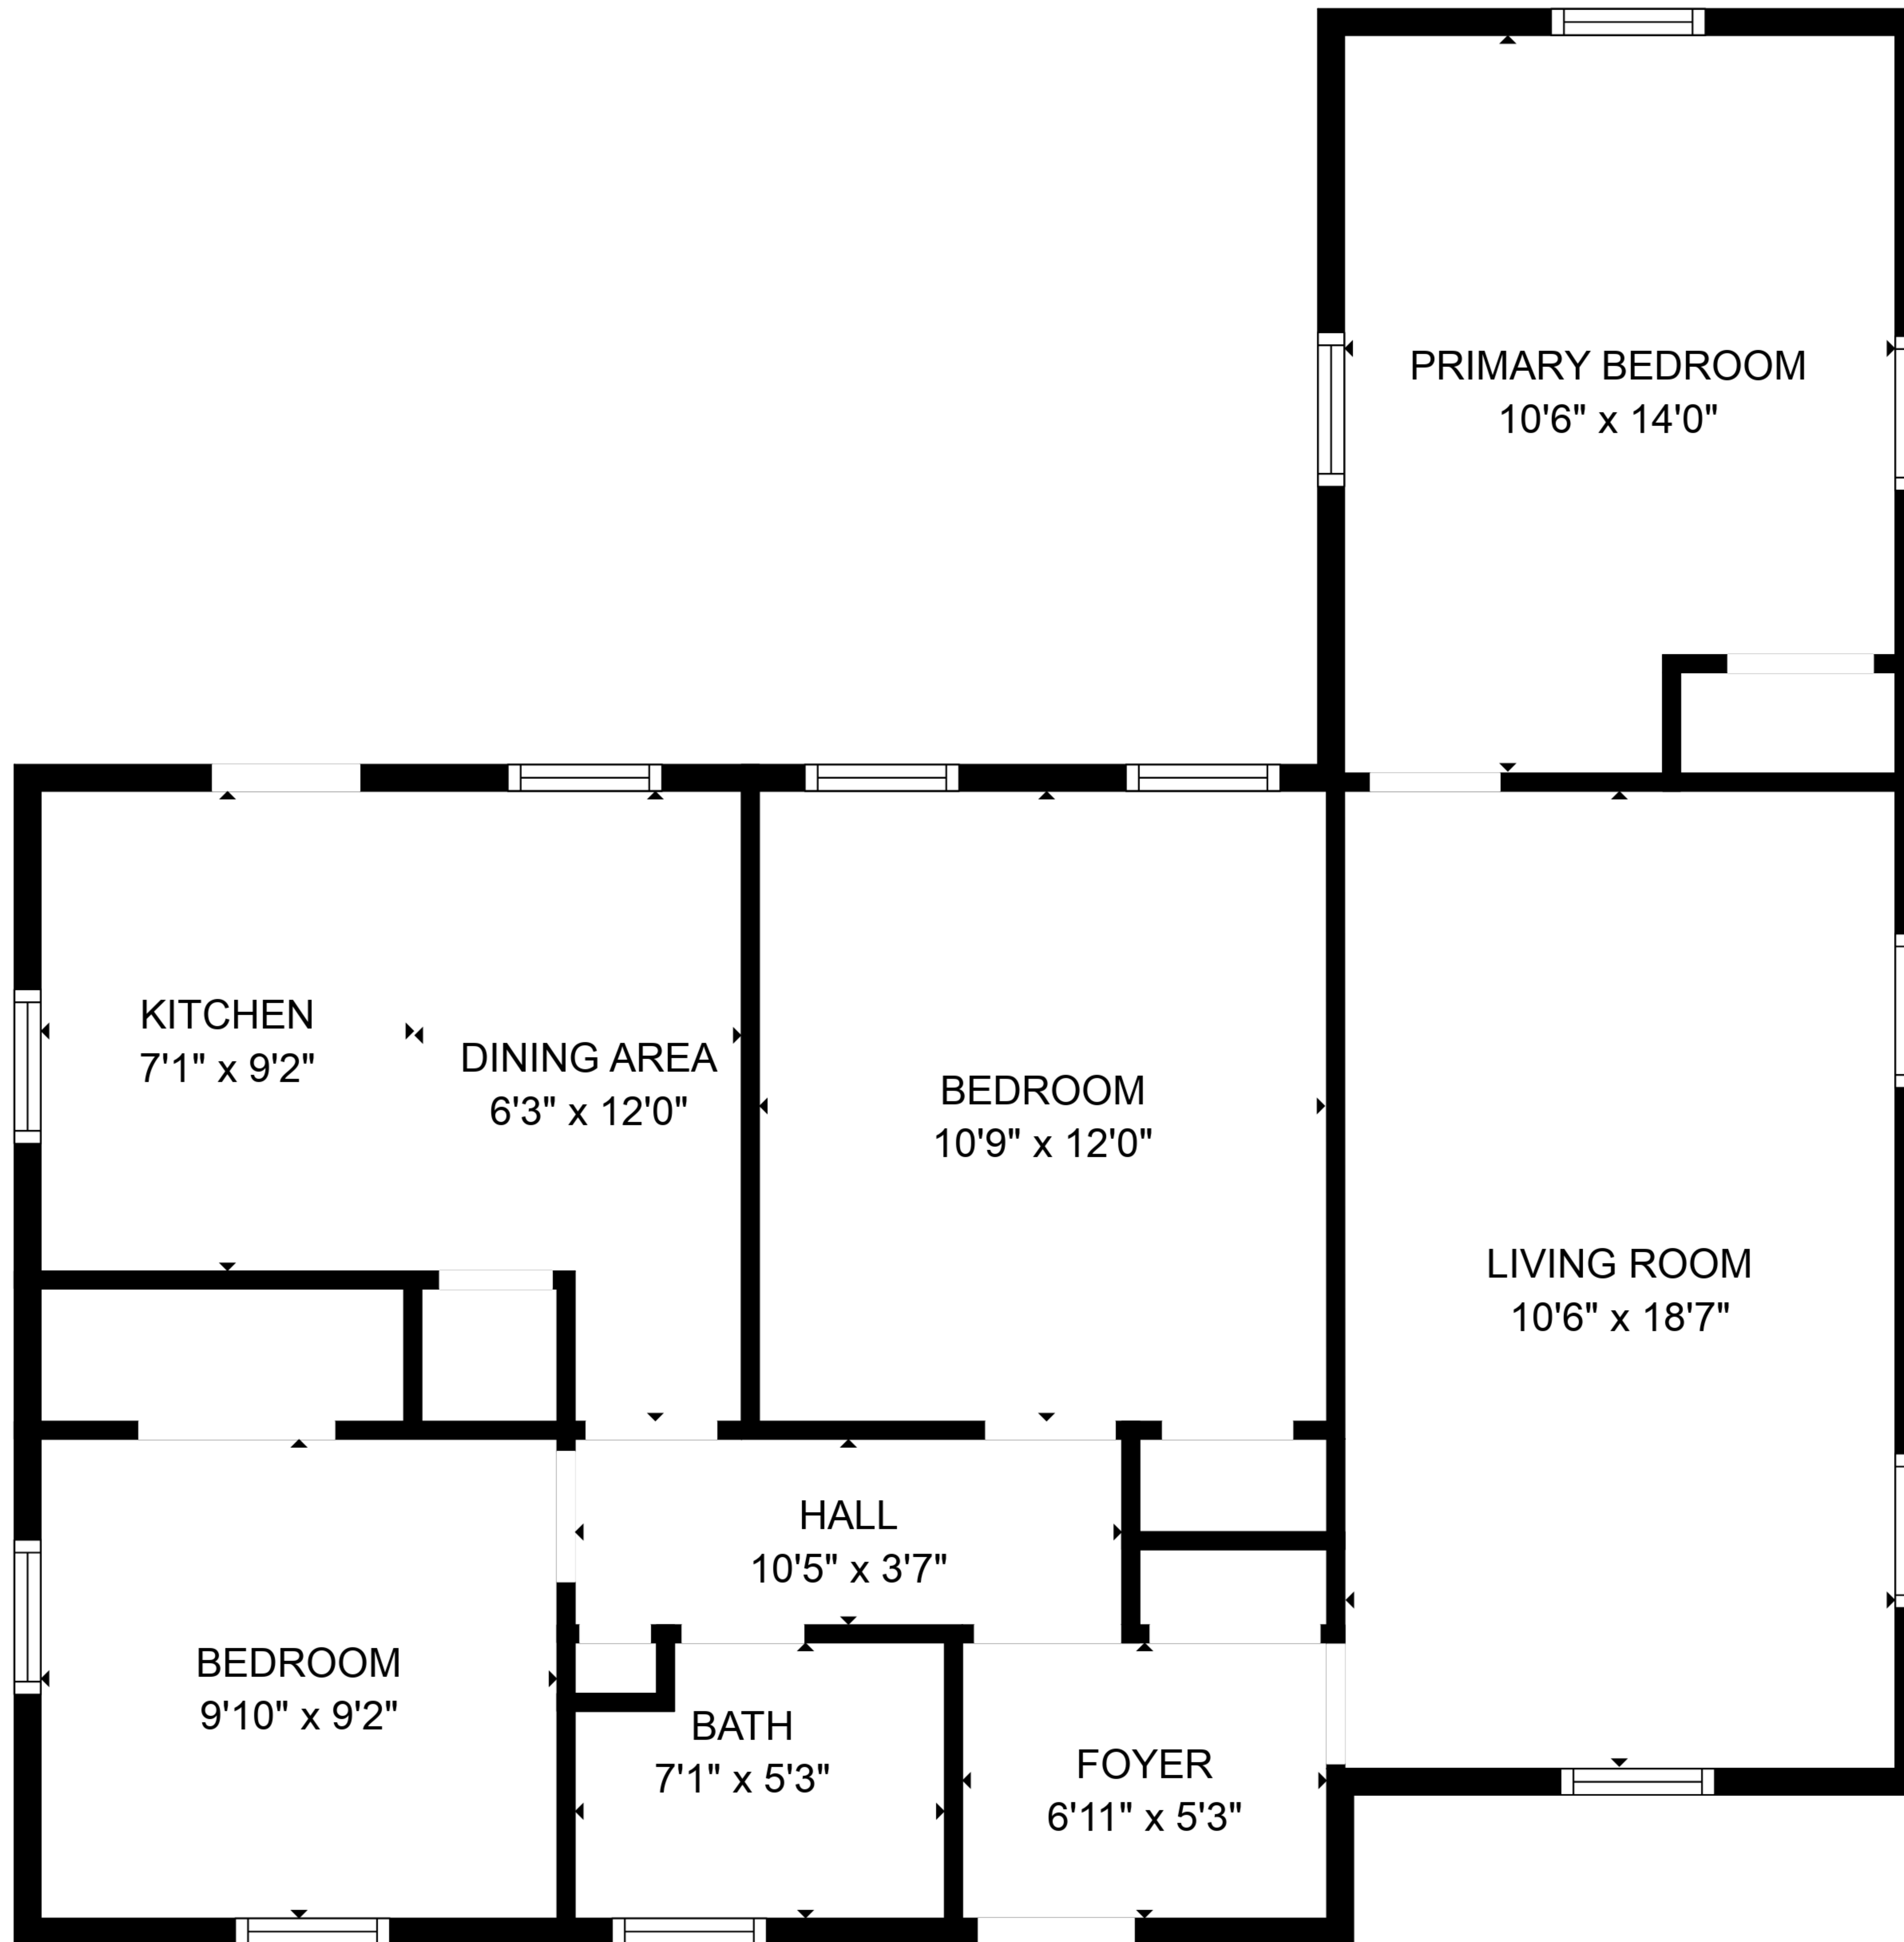

TOTAL: 881 sq. ft
FLOOR 1: 881 sq. ft

SIZES AND DIMENSIONS ARE APPROXIMATE. ACTUAL MAY VARY.

TOTAL: 881 sq. ft
FLOOR 1: 881 sq. ft

SIZES AND DIMENSIONS ARE APPROXIMATE. ACTUAL MAY VARY.