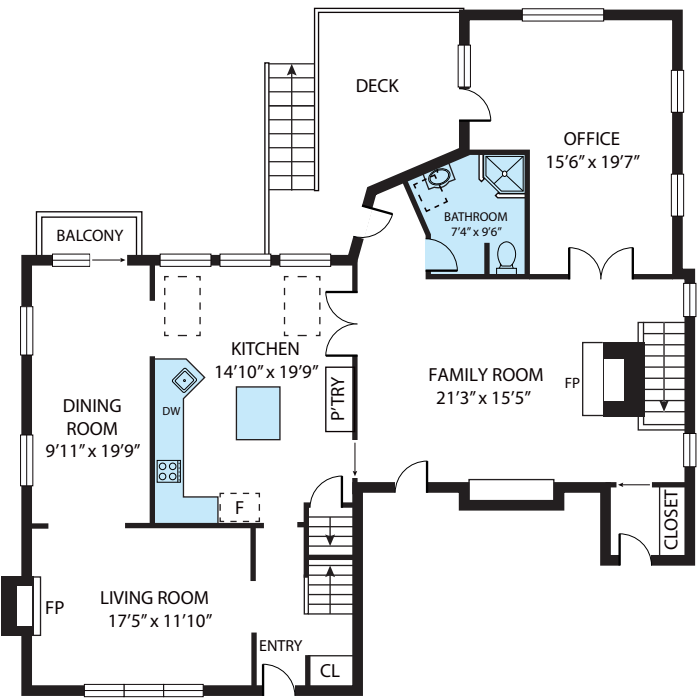

SECOND FLOOR

BASEMENT

FIRST FLOOR

158 Meadowbrook Road, Needham 02492

TOTAL APPROX. FLOOR AREA 4,385 SQ.FT

Whilst every attempt has been made to ensure the accuracy of the floor plan contained here, measurements of doors, windows, rooms and any other items are approximate and no responsibility is taken for any error, omission, or misstatement. This plan is for illustrative purposes only and should be used as such by any prospective purchaser.