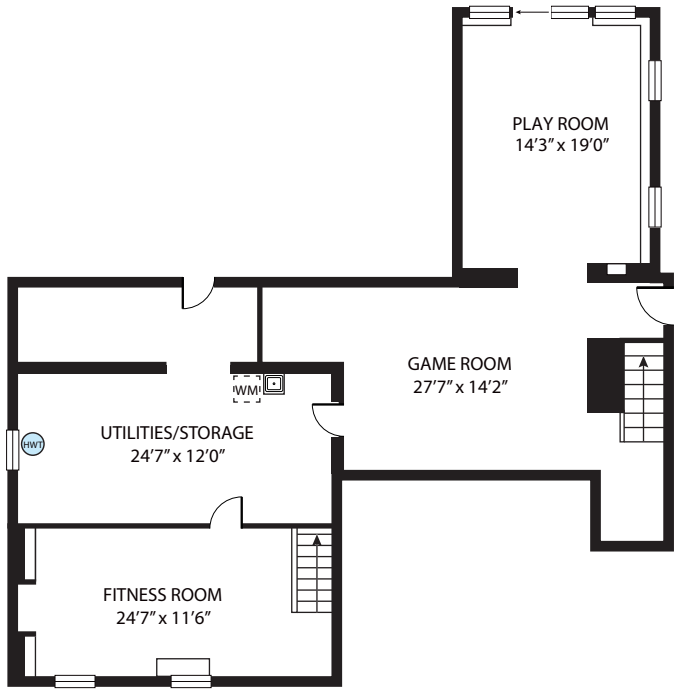

SECOND FLOOR

BASEMENT

FIRST FLOOR

158 Meadowbrook Road, Needham 02492

TOTAL APPROX. FLOOR AREA 4,385 SQ.FT

Whilst every attempt has been made to ensure the accuracy of the floor plan contained here, measurements of doors, windows, rooms and any other items are approximate and no responsibility is taken for any error, omission, or misstatement. This plan is for illustrative purposes only and should be used as such by any prospective purchaser.