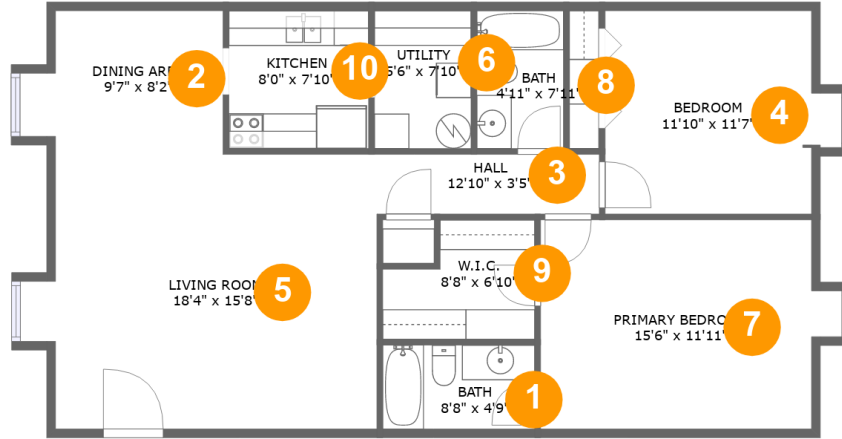

1715 Belleair Forest Drive, Belleair, Pinellas County, Florida, United States, 33756, c

Room Dimensions

Floor 1

Total sqft: 1064

Living area: 1033

#	Room name	Dimensions	Area (sqft)	Counted as Living Area
1	Bath	8'8" x 4'9"	42 sq. ft	Yes
2	Dining Area	9'7" x 8'2"	79 sq. ft	Yes
3	Hall	12'10" x 3'5"	44 sq. ft	Yes
4	Bedroom	11'10" x 11'7"	137 sq. ft	Yes
5	Living Room	18'4" x 15'8"	288 sq. ft	Yes
6	Utility	5'6" x 7'10"	43 sq. ft	Yes
7	Primary Bedroom	15'6" x 11'11"	185 sq. ft	Yes
8	Bath	4'11" x 7'11"	39 sq. ft	Yes
9	W.i.c.	8'8" x 6'10"	50 sq. ft	Yes
10	Kitchen	8'0" x 7'10"	63 sq. ft	Yes