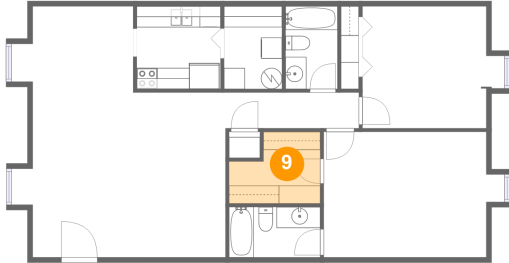

**1715 Belleair Forest Drive, Belleair, Pinellas
County, Florida, United States, 33756, c**

9 Floor 1 - W.i.c.

Dimensions: 8'8" x 6'10"
Area: 50 sq. ft
Counted as Living Area:
Yes

Heated: Yes
Finished: Yes
Enclosed: Yes
Contiguous:
Yes
Permitted: Yes
Wet Space: No
Addition: No
Conversion: No