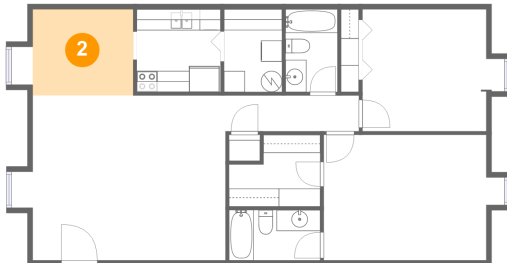

## 2 Floor 1 - Dining Area

Dimensions: 9'7" x 8'2"  
Area: 79 sq. ft  
Counted as Living Area:  
Yes

Heated: Yes  
Finished: Yes  
Enclosed: Yes  
Contiguous:  
Yes  
Permitted: Yes  
Wet Space: No  
Addition: No  
Conversion: No