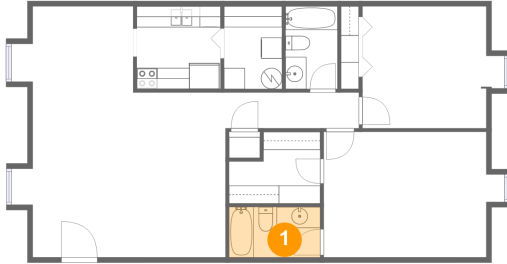

1715 Belleair Forest Drive, Belleair, Pinellas County, Florida, United States, 33756, c

1 Floor 1 - Bath

Dimensions: 8'8" x 4'9"
Area: 42 sq. ft
Counted as Living Area:
Yes

Heated: Yes
Finished: Yes
Enclosed: Yes
Contiguous:
Yes
Permitted: Yes
Wet Space: Yes
Addition: No
Conversion: No