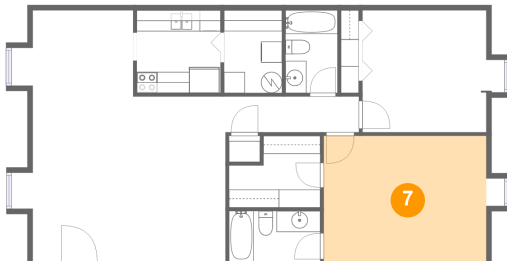

7 Floor 1 - Primary Bedroom

Dimensions: 15'6" x 11'11"
Area: 185 sq. ft
Counted as Living Area:
Yes

Heated: Yes
Finished: Yes
Enclosed: Yes
Contiguous:
Yes
Permitted: Yes
Wet Space: No
Addition: No
Conversion: No