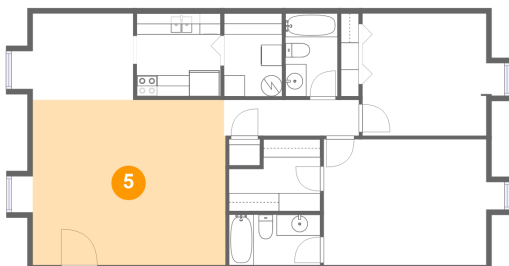

5 Floor 1 - Living Room

Dimensions: 18'4" x 15'8"
Area: 288 sq. ft
Counted as Living Area:
Yes

Heated: Yes
Finished: Yes
Enclosed: Yes
Contiguous:
Yes
Permitted: Yes
Wet Space: No
Addition: No
Conversion: No