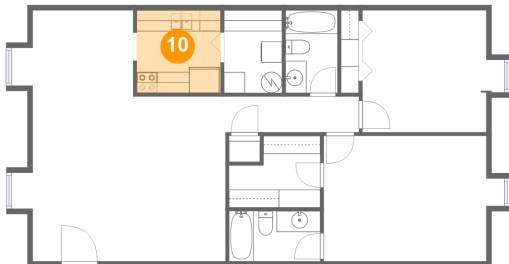

10 Floor 1 - Kitchen

Dimensions: 8'0" x 7'10"
Area: 63 sq. ft
Counted as Living Area:
Yes

Heated: Yes
Finished: Yes
Enclosed: Yes
Contiguous:
Yes
Permitted: Yes
Wet Space: No
Addition: No
Conversion: No