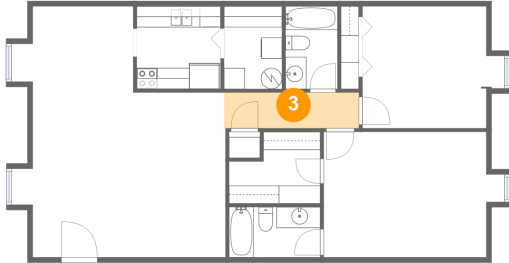

1715 Belleair Forest Drive, Belleair, Pinellas County, Florida, United States, 33756, c

3 Floor 1 - Hall

Dimensions: 12'10" x 3'5"
Area: 44 sq. ft
Counted as Living Area:
Yes

Heated: Yes
Finished: Yes
Enclosed: Yes
Contiguous:
Yes
Permitted: Yes
Wet Space: No
Addition: No
Conversion: No