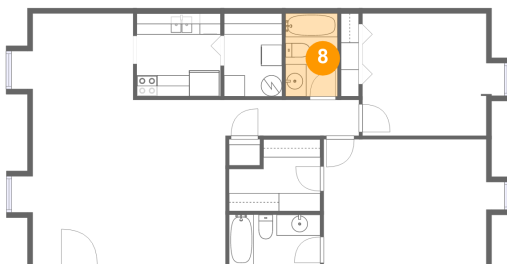

8 Floor 1 - Bath

Dimensions: 4'11" x 7'11"
Area: 39 sq. ft
Counted as Living Area:
Yes

Heated: Yes
Finished: Yes
Enclosed: Yes
Contiguous:
Yes
Permitted: Yes
Wet Space: Yes
Addition: No
Conversion: No