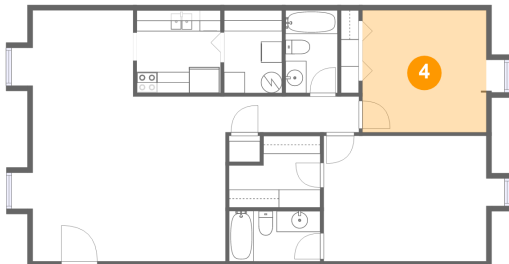

4 Floor 1 - Bedroom

Dimensions: 11'10" x 11'7"
Area: 137 sq. ft
Counted as Living Area:
Yes

Heated: Yes
Finished: Yes
Enclosed: Yes
Contiguous:
Yes
Permitted: Yes
Wet Space: No
Addition: No
Conversion: No