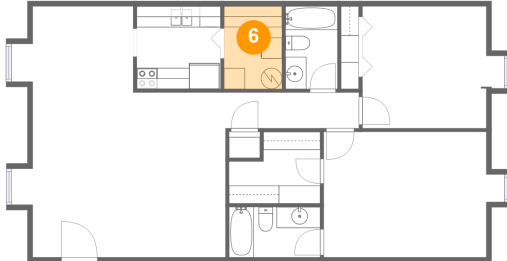

1715 Belleair Forest Drive, Belleair, Pinellas County, Florida, United States, 33756, c

6 Floor 1 - Utility

Dimensions: 5'6" x 7'10"
Area: 43 sq. ft
Counted as Living Area:
Yes

Heated: Yes
Finished: Yes
Enclosed: Yes
Contiguous:
Yes
Permitted: Yes
Wet Space: No
Addition: No
Conversion: No