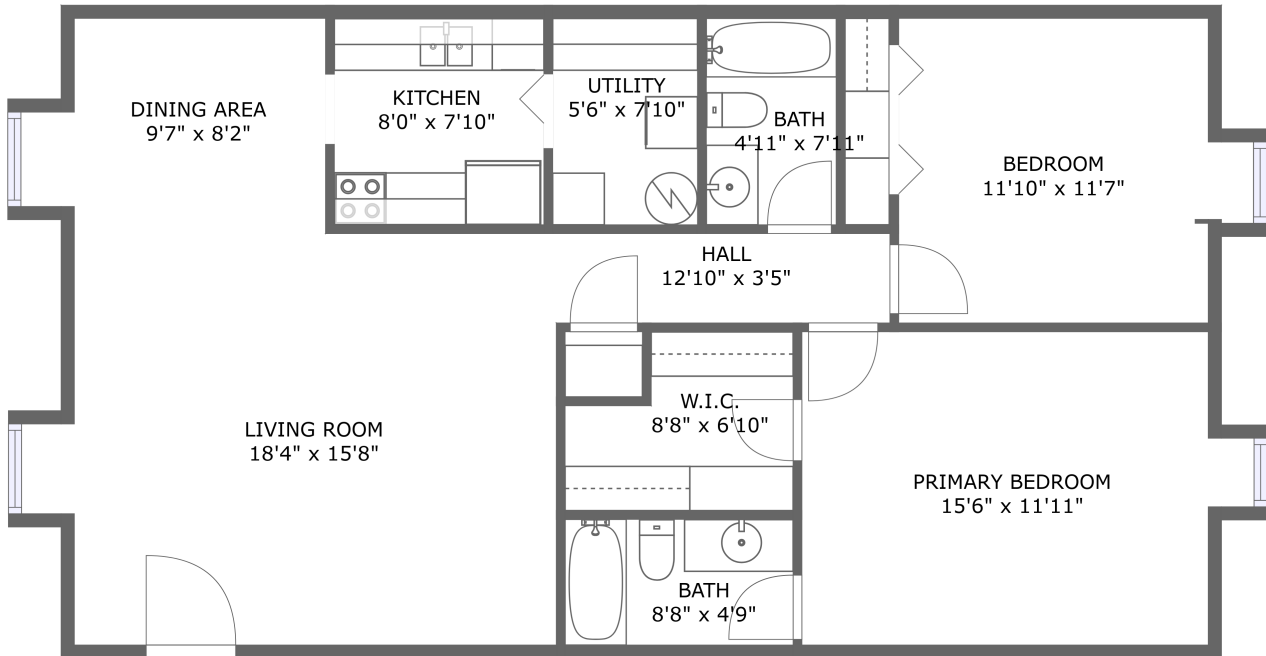

1715 Belleair Forest Drive, Belleair, Pinellas County, Florida, United States, 33756, c

FLOOR 1

Property Summary

0 garages   **2** bedrooms   **2** bathrooms   **0** half baths

1 floors   **1,033** Gross Living Area sqft   **1,064** total sqft