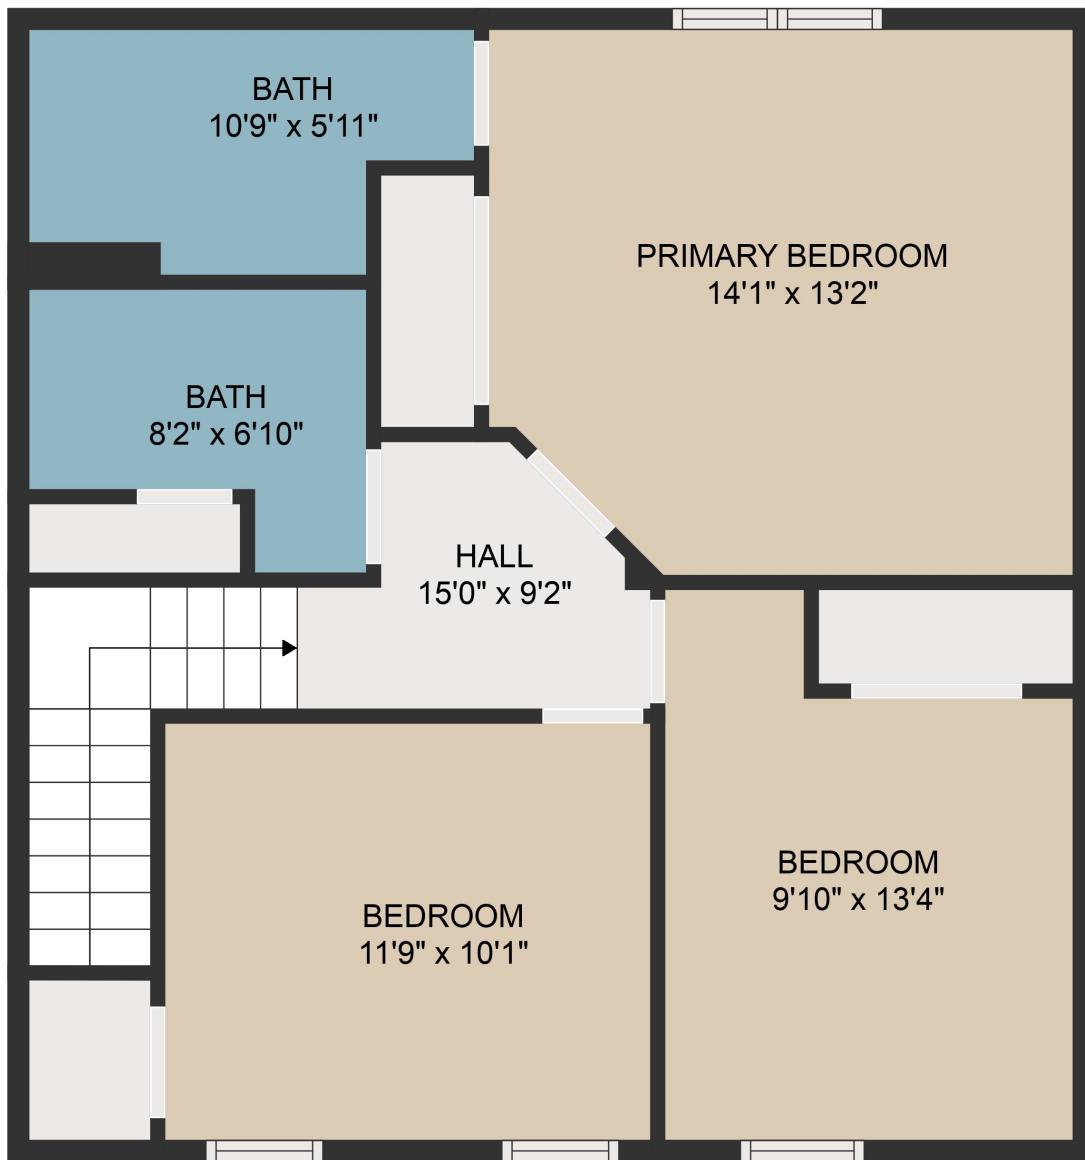

FLOOR 1

FLOOR 2

GROSS INTERNAL AREA  
 FLOOR 1: 654 sq. ft, FLOOR 2: 650 sq. ft  
 EXCLUDED AREAS: GARAGE: 269 sq. ft  
 TOTAL: 1304 sq. ft

MEASUREMENTS ARE DEEMED HIGHLY RELIABLE BUT NOT GUARANTEED.

GROSS INTERNAL AREA  
FLOOR 1: 654 sq. ft, FLOOR 2: 650 sq. ft  
EXCLUDED AREAS: GARAGE: 269 sq. ft  
TOTAL: 1304 sq. ft

MEASUREMENTS ARE DEEMED HIGHLY RELIABLE BUT NOT GUARANTEED.

GROSS INTERNAL AREA  
FLOOR 1: 654 sq. ft, FLOOR 2: 650 sq. ft  
EXCLUDED AREAS: GARAGE: 269 sq. ft  
TOTAL: 1304 sq. ft

MEASUREMENTS ARE DEEMED HIGHLY RELIABLE BUT NOT GUARANTEED.