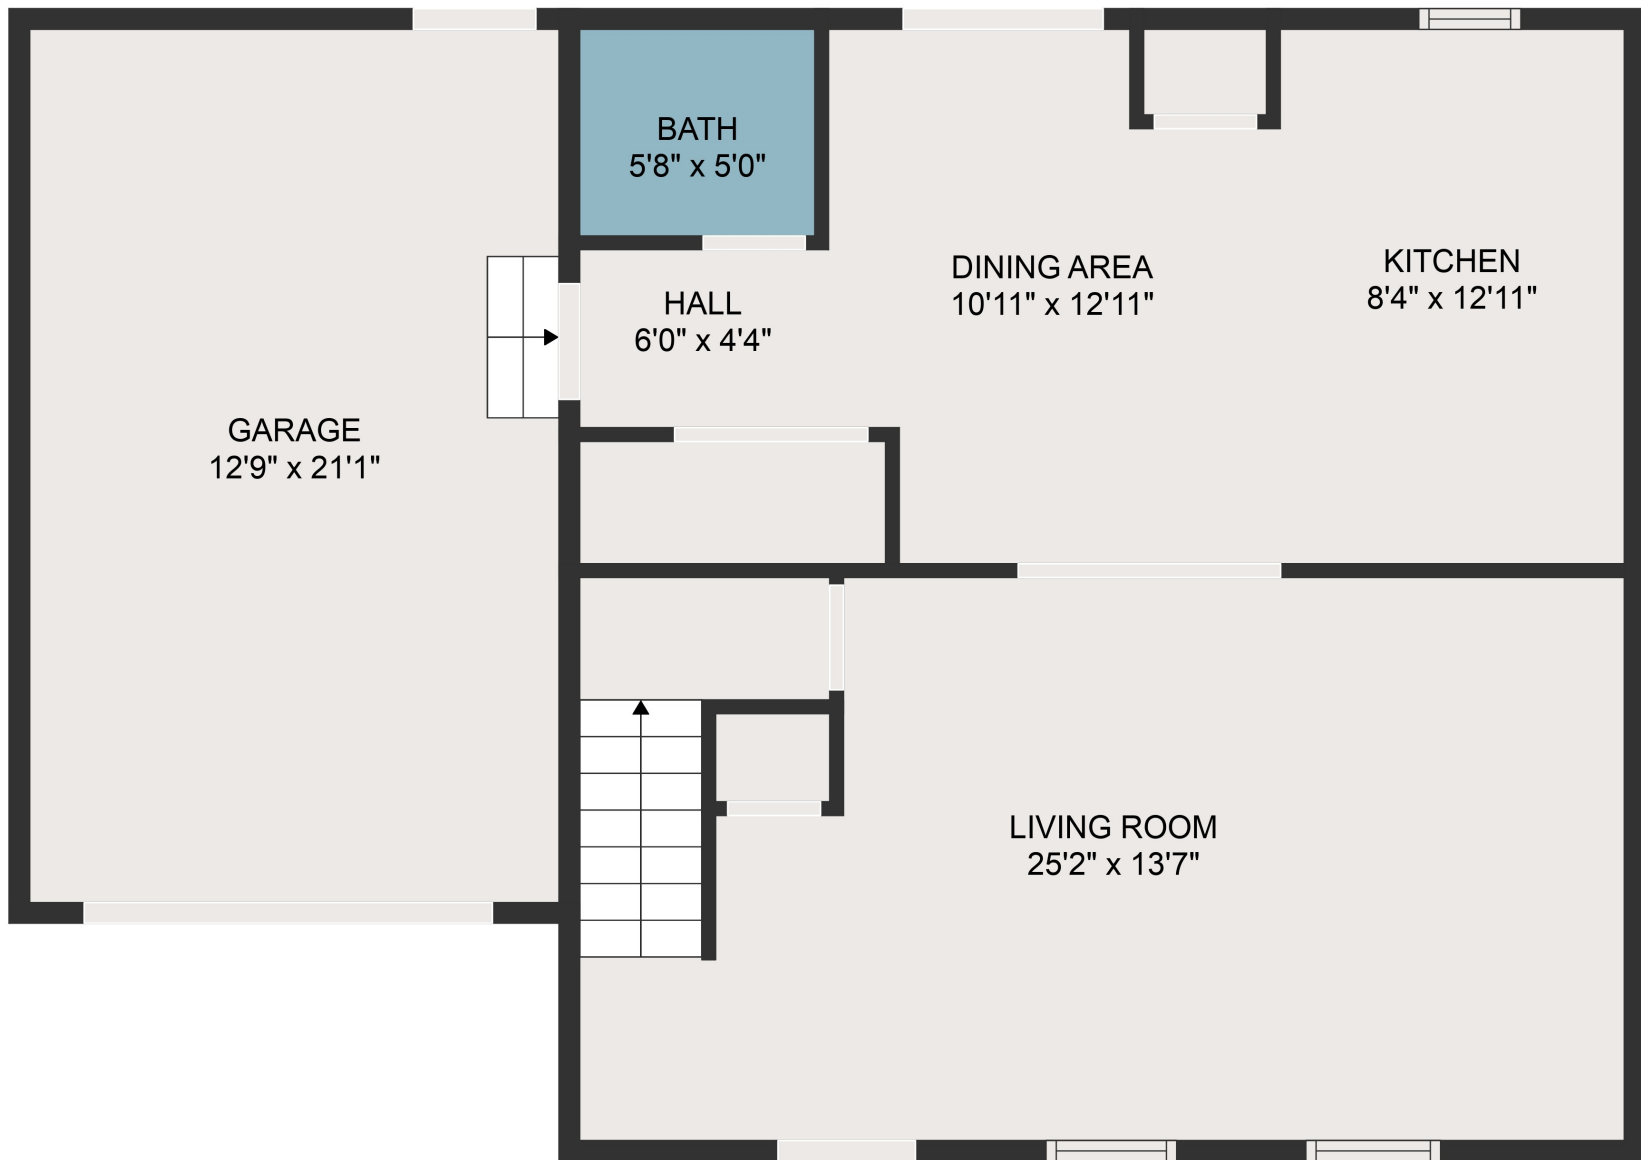

FLOOR 1

FLOOR 2

GROSS INTERNAL AREA  
 FLOOR 1: 654 sq. ft, FLOOR 2: 650 sq. ft  
 EXCLUDED AREAS: GARAGE: 269 sq. ft  
 TOTAL: 1304 sq. ft

MEASUREMENTS ARE DEEMED HIGHLY RELIABLE BUT NOT GUARANTEED.

GROSS INTERNAL AREA  
FLOOR 1: 654 sq. ft, FLOOR 2: 650 sq. ft  
EXCLUDED AREAS: GARAGE: 269 sq. ft  
TOTAL: 1304 sq. ft

MEASUREMENTS ARE DEEMED HIGHLY RELIABLE BUT NOT GUARANTEED.

GROSS INTERNAL AREA  
FLOOR 1: 654 sq. ft, FLOOR 2: 650 sq. ft  
EXCLUDED AREAS: GARAGE: 269 sq. ft  
TOTAL: 1304 sq. ft

MEASUREMENTS ARE DEEMED HIGHLY RELIABLE BUT NOT GUARANTEED.