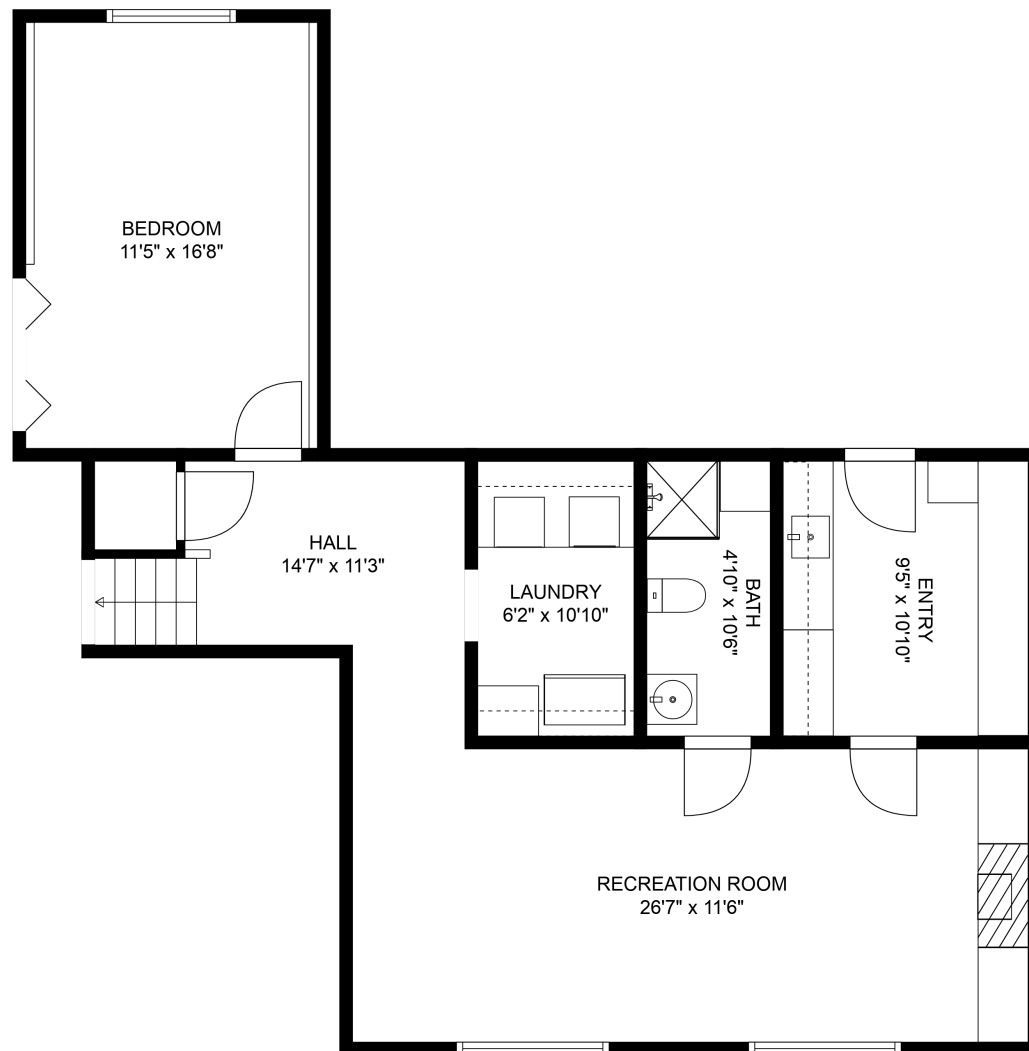

Estimated Areas:
 Below Main: 1,010 sq. ft
 Main Floor: 515 sq. ft
 Above Main: 1,083 sq. ft
Total: 2608 Sq. Ft

Estimated Areas:

Below Main: 1,010 sq. ft

Main Floor: 515 sq. ft

Above Main: 1,083 sq. ft

Total: 2608 Sq. Ft

Estimated Areas:

Below Main: 1,010 sq. ft

Main Floor: 515 sq. ft

Above Main: 1,083 sq. ft

Total: 2608 Sq. Ft

14716 55a Ave

Tyler Van Vliet
604-834-0789

tyler@vanvlietrealestate.ca

Estimated Areas:

Below Main: 1,010 sq. ft

Main Floor: 515 sq. ft

Above Main: 1,083 sq. ft

Total: 2608 Sq. Ft