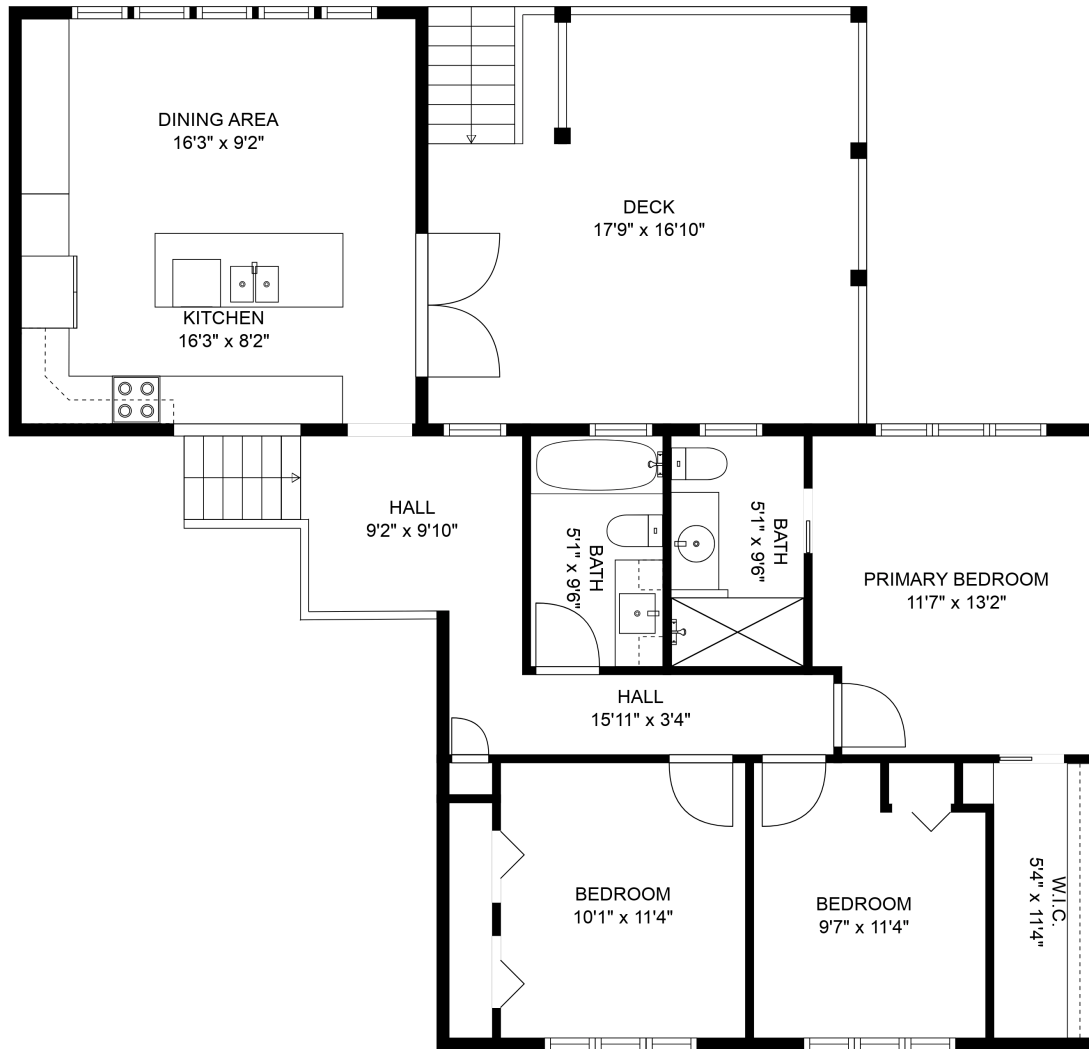

Estimated Areas:
 Below Main: 1,010 sq. ft
 Main Floor: 515 sq. ft
 Above Main: 1,083 sq. ft
Total: 2608 Sq. Ft

Estimated Areas:

Below Main: 1,010 sq. ft

Main Floor: 515 sq. ft

Above Main: 1,083 sq. ft

Total: 2608 Sq. Ft

Estimated Areas:

Below Main: 1,010 sq. ft

Main Floor: 515 sq. ft

Above Main: 1,083 sq. ft

Total: 2608 Sq. Ft

14716 55a Ave

Tyler Van Vliet
604-834-0789

tyler@vanvlietrealestate.ca

Estimated Areas:

Below Main: 1,010 sq. ft

Main Floor: 515 sq. ft

Above Main: 1,083 sq. ft

Total: 2608 Sq. Ft