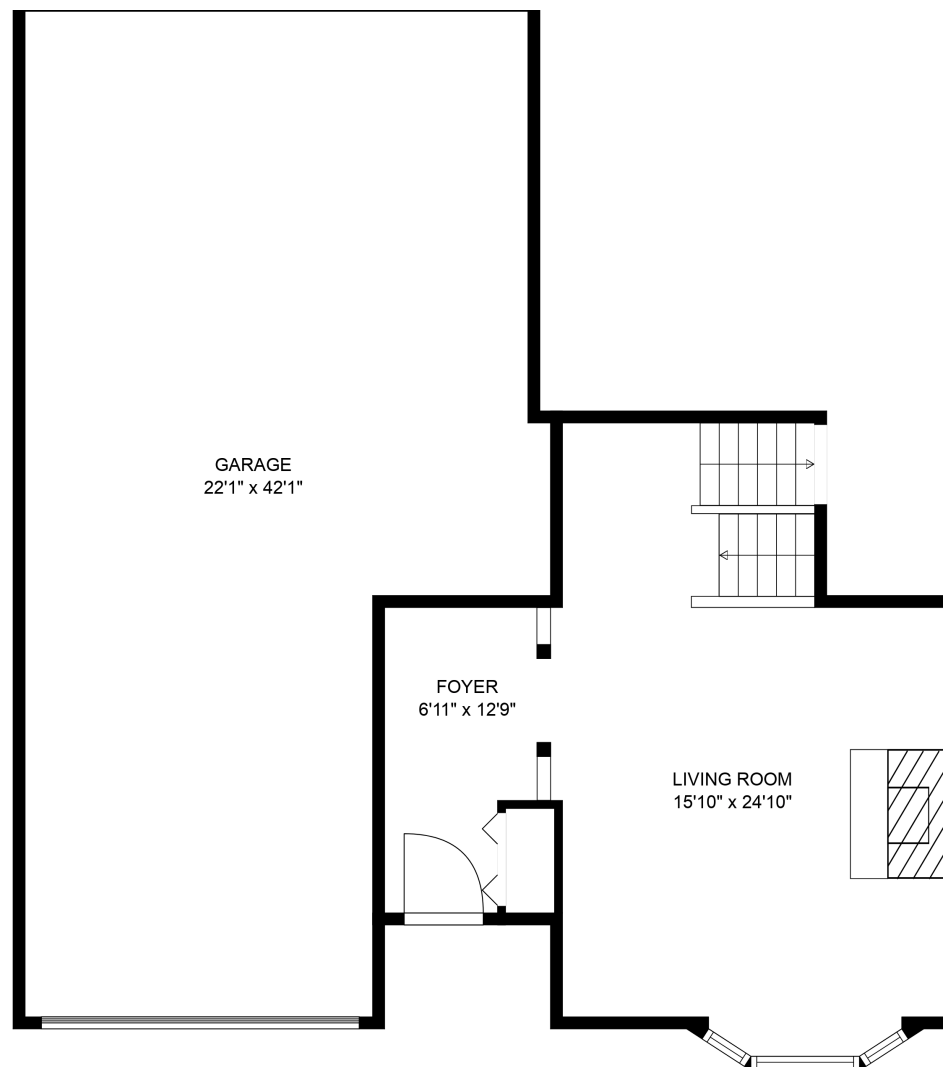

Estimated Areas:
 Below Main: 1,010 sq. ft
 Main Floor: 515 sq. ft
 Above Main: 1,083 sq. ft
Total: 2608 Sq. Ft

Estimated Areas:

Below Main: 1,010 sq. ft

Main Floor: 515 sq. ft

Above Main: 1,083 sq. ft

Total: 2608 Sq. Ft

Estimated Areas:

Below Main: 1,010 sq. ft

Main Floor: 515 sq. ft

Above Main: 1,083 sq. ft

Total: 2608 Sq. Ft

14716 55a Ave

Tyler Van Vliet
604-834-0789

tyler@vanvlietrealestate.ca

Estimated Areas:

Below Main: 1,010 sq. ft

Main Floor: 515 sq. ft

Above Main: 1,083 sq. ft

Total: 2608 Sq. Ft