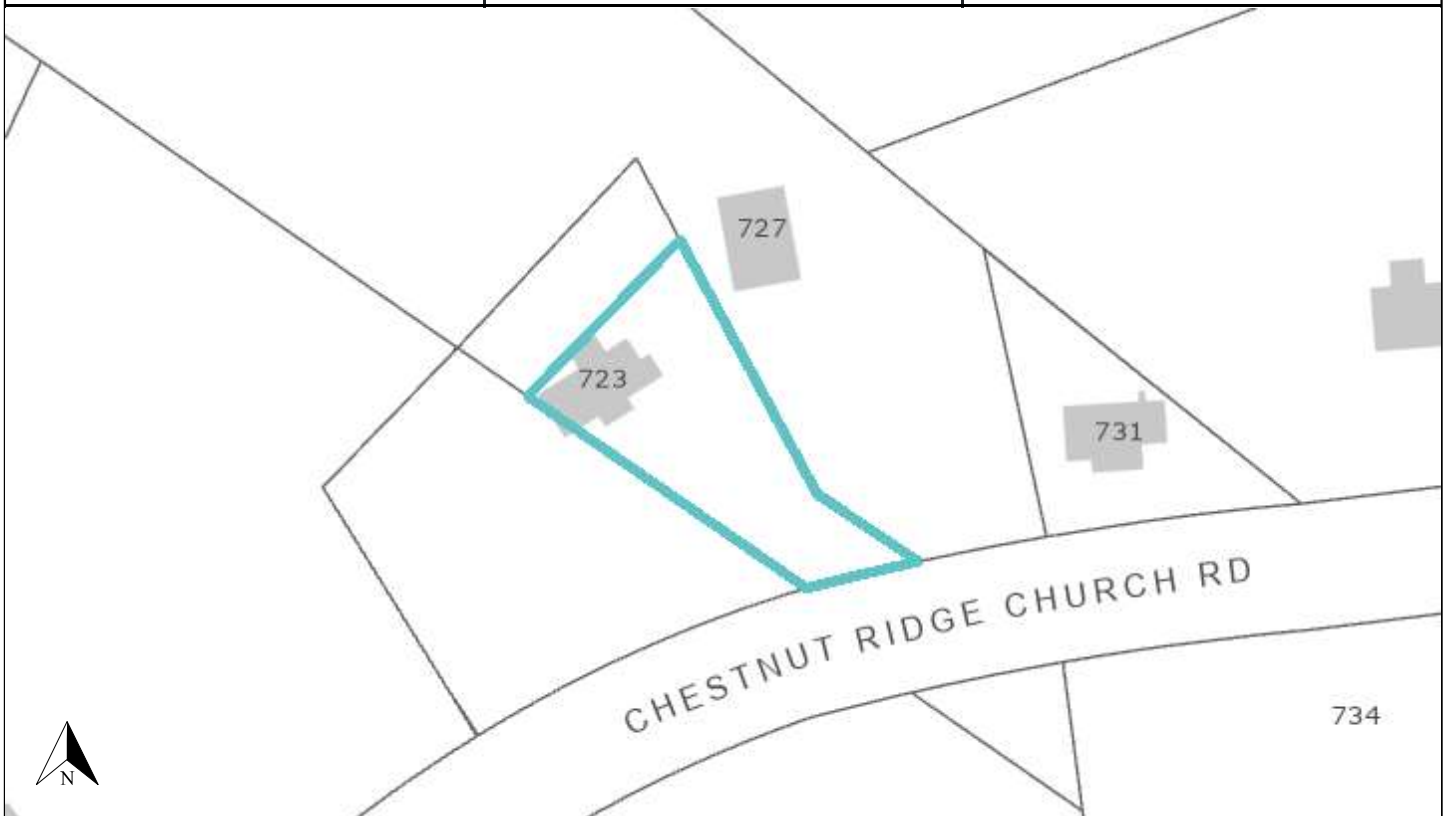

Disclaimer: The information provided is not to be considered as a legal document or description. The map & parcel data is believed to be accurate, but Gaston County does not guarantee its accuracy. Values shown are as of January 1, 2023. - Document created for printing on October 12, 2024