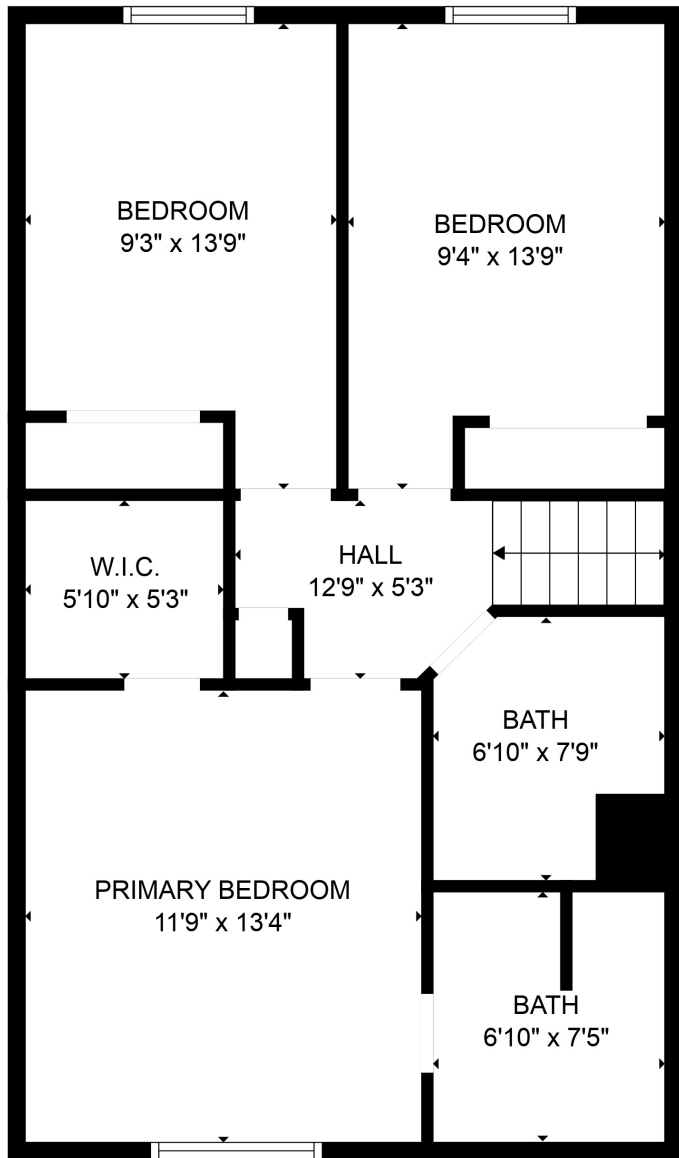

FLOOR 2

FLOOR 3

FLOOR 1

Total scanned area: 2339 sq. ft

SIZES AND DIMENSIONS ARE APPROXIMATE, ACTUAL MAY VARY.

Total scanned area: 2339 sq. ft

SIZES AND DIMENSIONS ARE APPROXIMATE, ACTUAL MAY VARY.

Total scanned area: 2339 sq. ft

SIZES AND DIMENSIONS ARE APPROXIMATE, ACTUAL MAY VARY.

Total scanned area: 2339 sq. ft

SIZES AND DIMENSIONS ARE APPROXIMATE, ACTUAL MAY VARY.