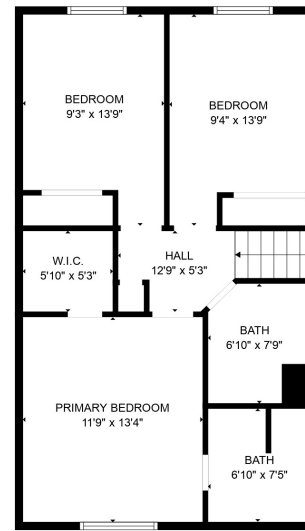

FLOOR 2

FLOOR 3

FLOOR 1

Total scanned area: 2339 sq. ft

SIZES AND DIMENSIONS ARE APPROXIMATE, ACTUAL MAY VARY.

Total scanned area: 2339 sq. ft

SIZES AND DIMENSIONS ARE APPROXIMATE, ACTUAL MAY VARY.

Total scanned area: 2339 sq. ft

SIZES AND DIMENSIONS ARE APPROXIMATE, ACTUAL MAY VARY.

Total scanned area: 2339 sq. ft

SIZES AND DIMENSIONS ARE APPROXIMATE, ACTUAL MAY VARY.