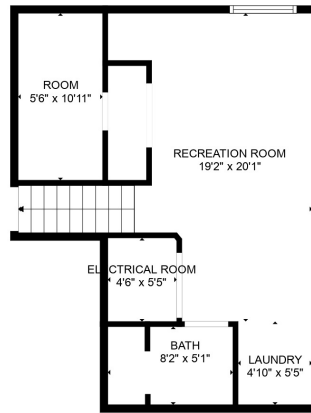

FLOOR 2

FLOOR 3

FLOOR 1

Total scanned area: 2339 sq. ft

SIZES AND DIMENSIONS ARE APPROXIMATE, ACTUAL MAY VARY.

Total scanned area: 2339 sq. ft

SIZES AND DIMENSIONS ARE APPROXIMATE, ACTUAL MAY VARY.

Total scanned area: 2339 sq. ft

SIZES AND DIMENSIONS ARE APPROXIMATE, ACTUAL MAY VARY.

Total scanned area: 2339 sq. ft

SIZES AND DIMENSIONS ARE APPROXIMATE, ACTUAL MAY VARY.