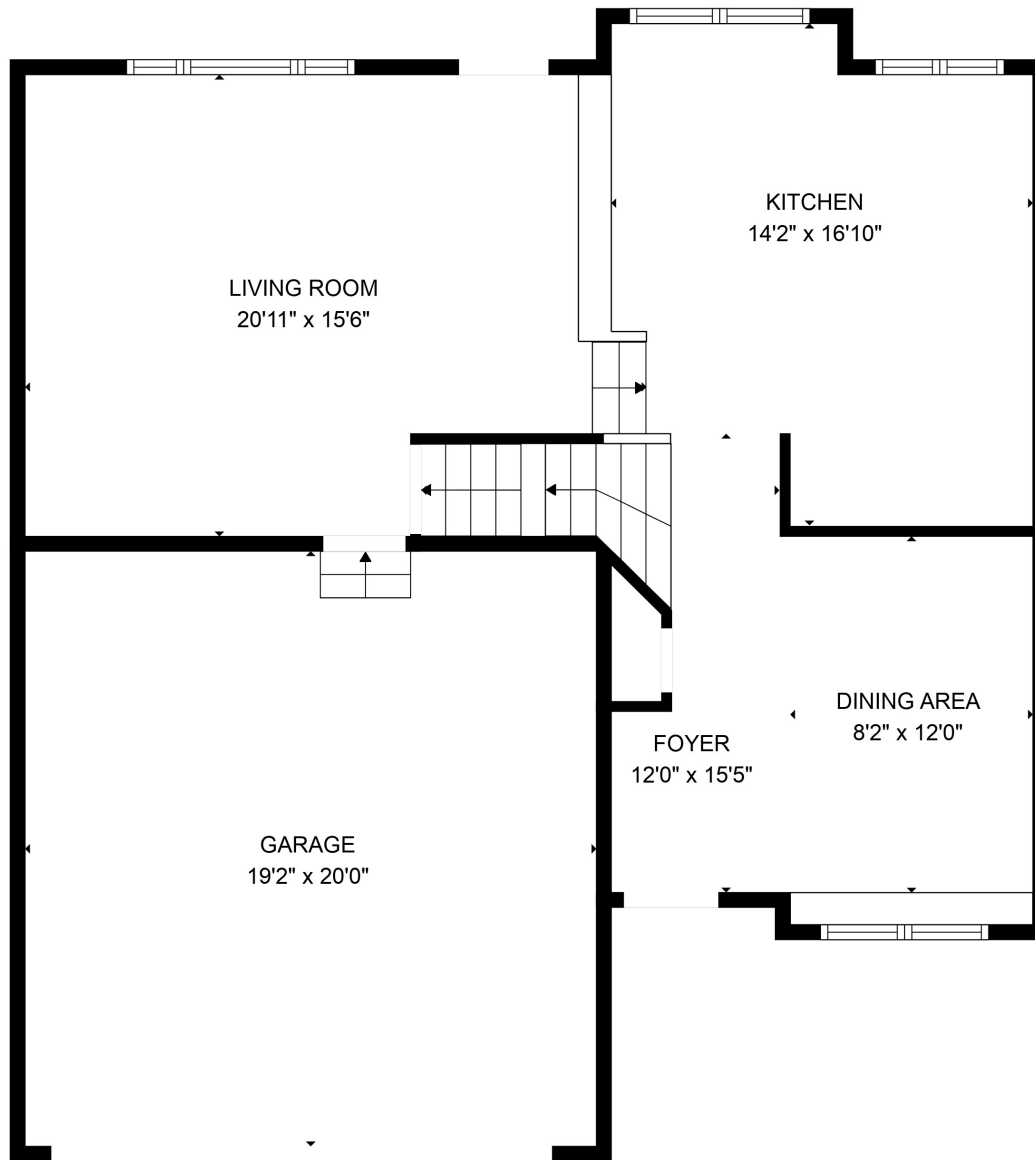

FLOOR 2

FLOOR 3

FLOOR 1

Total scanned area: 2339 sq. ft

SIZES AND DIMENSIONS ARE APPROXIMATE, ACTUAL MAY VARY.

Total scanned area: 2339 sq. ft

SIZES AND DIMENSIONS ARE APPROXIMATE, ACTUAL MAY VARY.

Total scanned area: 2339 sq. ft

SIZES AND DIMENSIONS ARE APPROXIMATE, ACTUAL MAY VARY.

Total scanned area: 2339 sq. ft

SIZES AND DIMENSIONS ARE APPROXIMATE, ACTUAL MAY VARY.