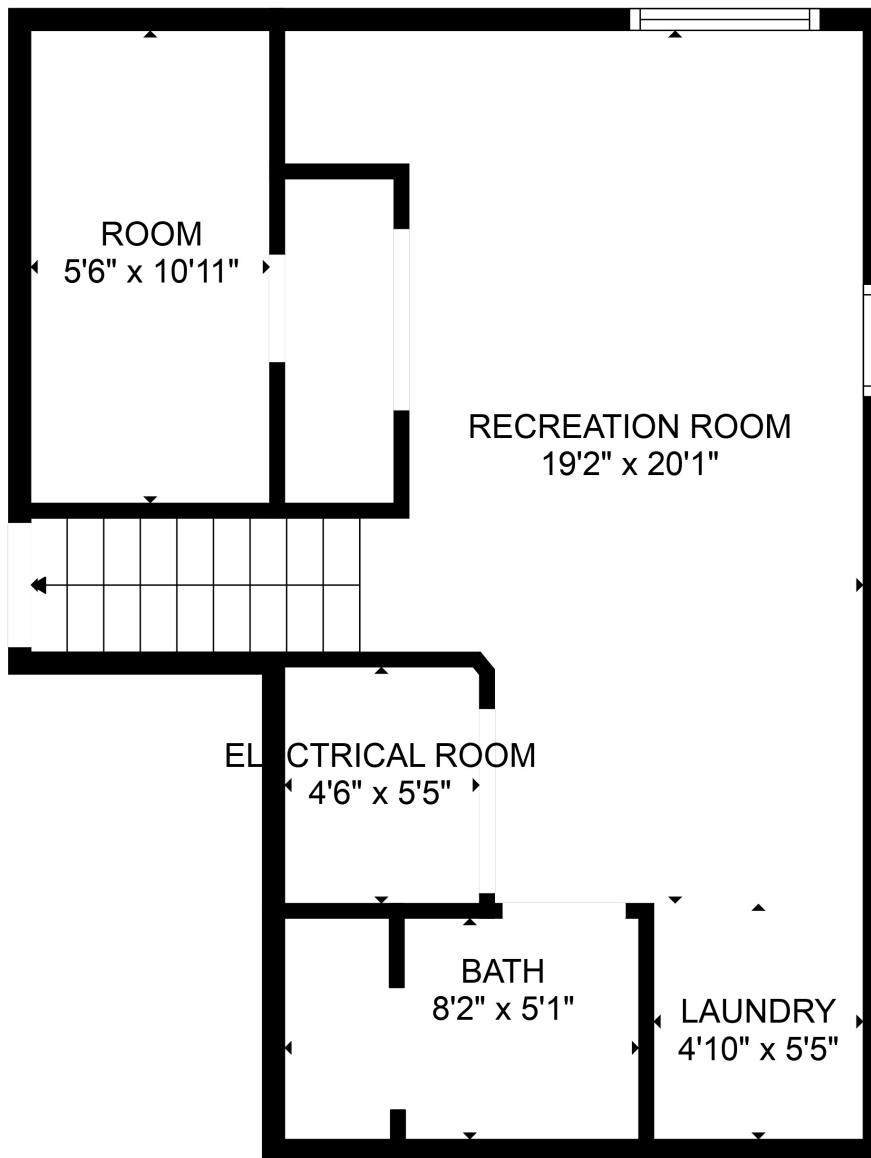

FLOOR 2

FLOOR 3

FLOOR 1

Total scanned area: 2339 sq. ft

SIZES AND DIMENSIONS ARE APPROXIMATE, ACTUAL MAY VARY.

Total scanned area: 2339 sq. ft

SIZES AND DIMENSIONS ARE APPROXIMATE, ACTUAL MAY VARY.

Total scanned area: 2339 sq. ft

SIZES AND DIMENSIONS ARE APPROXIMATE, ACTUAL MAY VARY.

Total scanned area: 2339 sq. ft

SIZES AND DIMENSIONS ARE APPROXIMATE, ACTUAL MAY VARY.