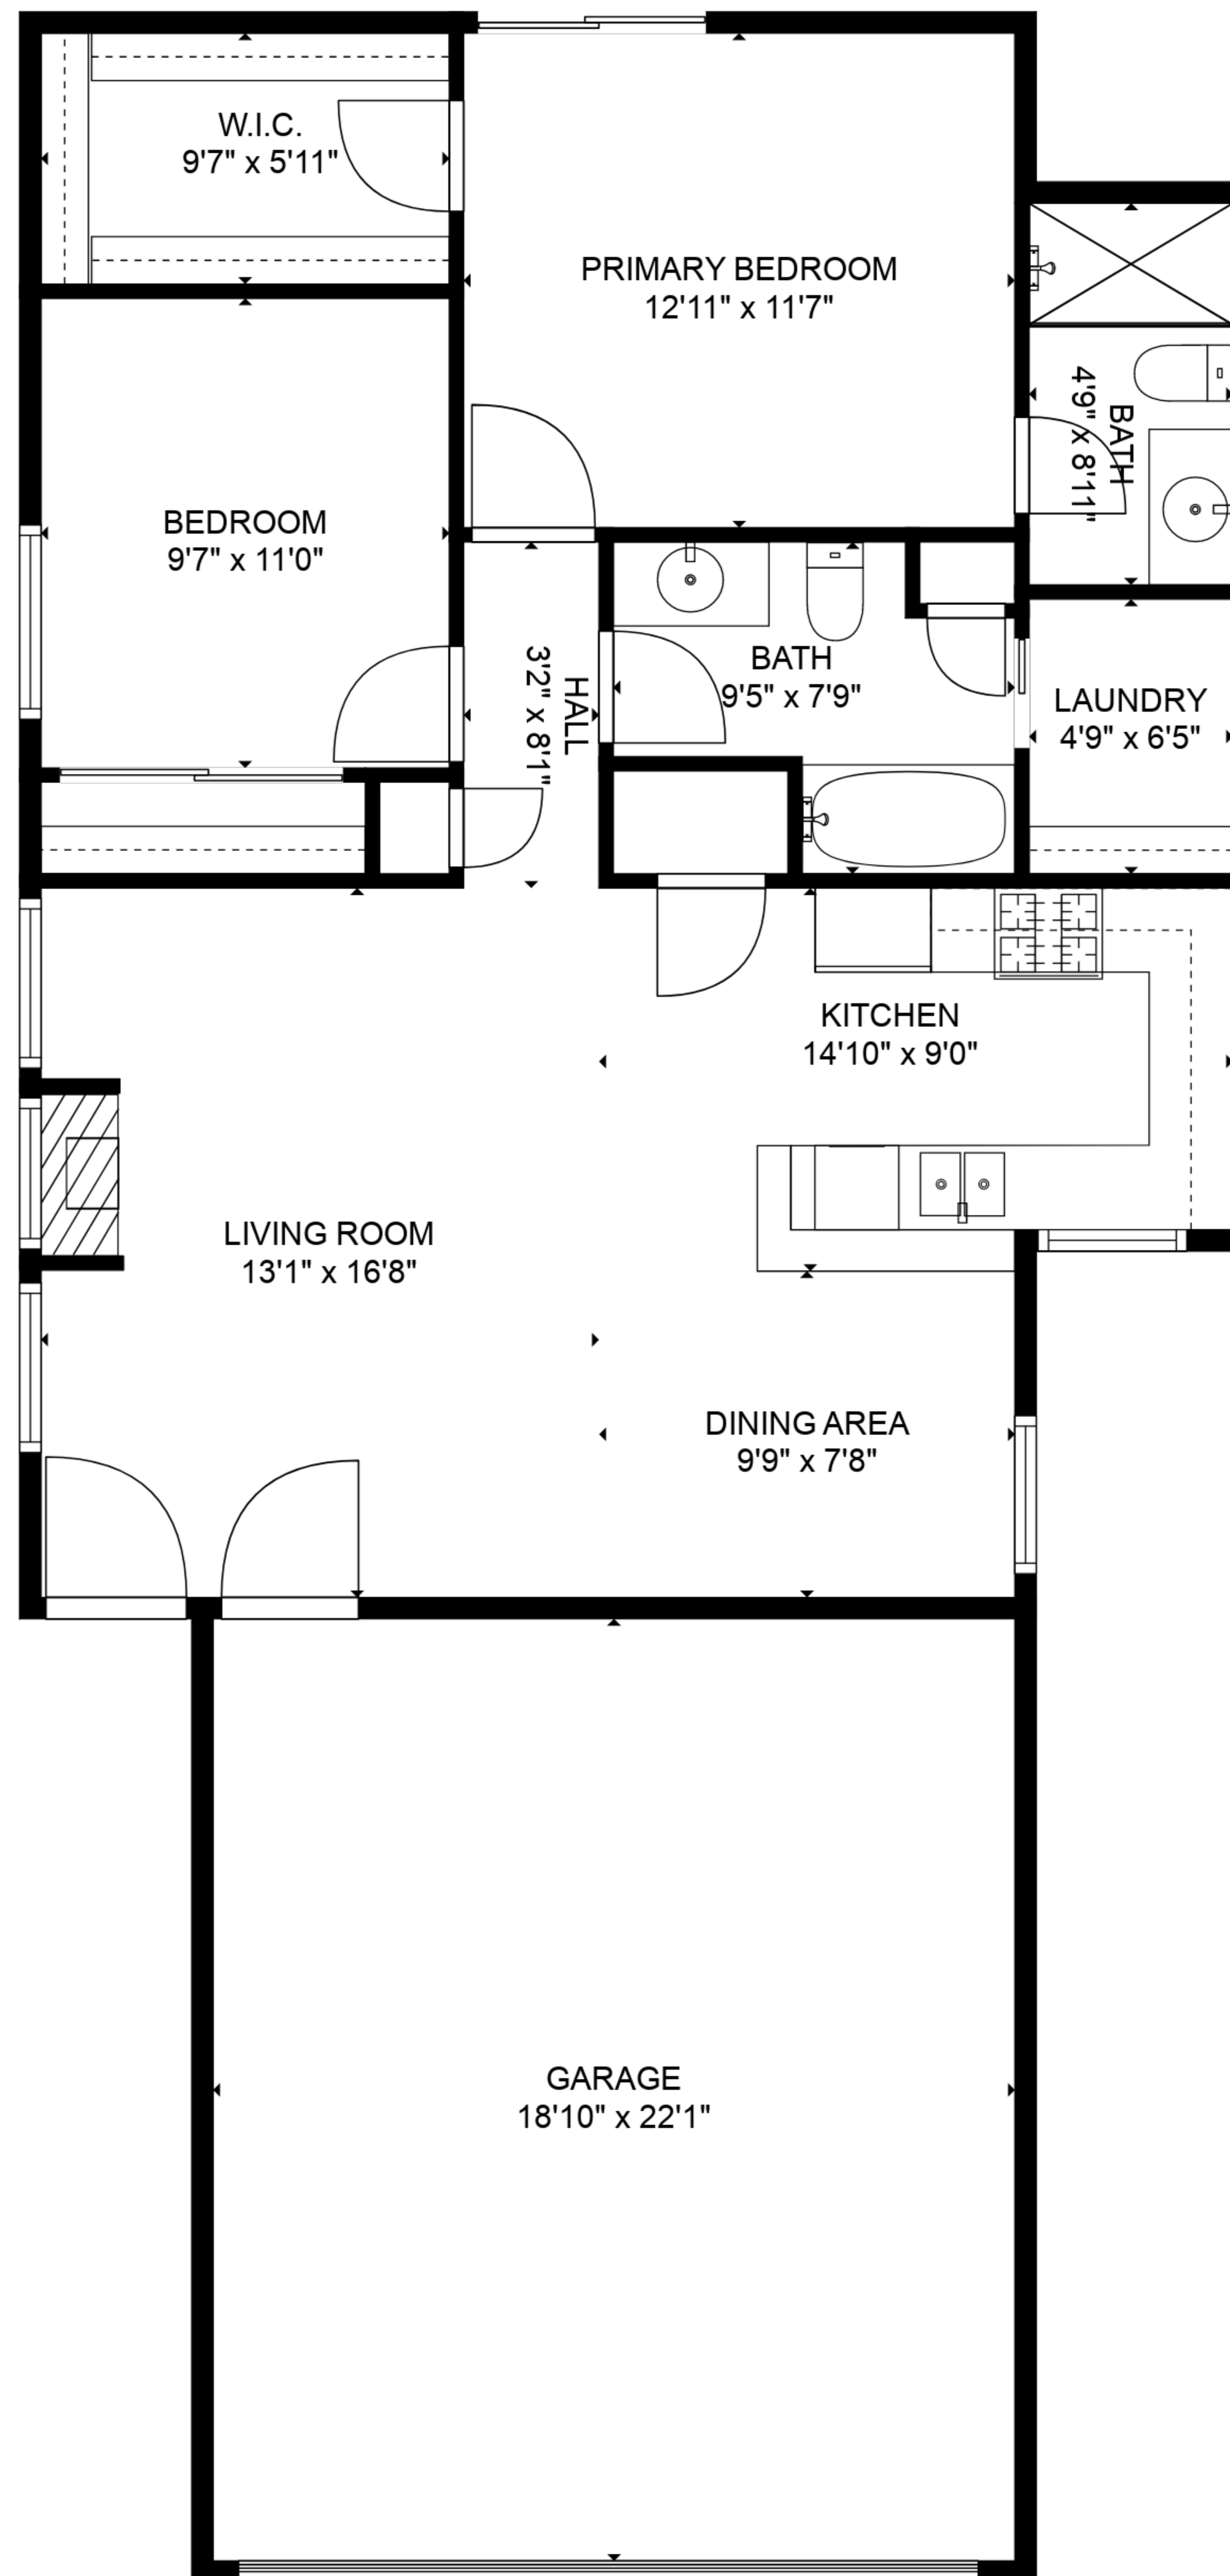

TOTAL: 962 sq. ft
FLOOR 1: 962 sq. ft
EXCLUDED AREAS: GARAGE: 416 sq. ft

TOTAL: 962 sq. ft
FLOOR 1: 962 sq. ft
EXCLUDED AREAS: GARAGE: 416 sq. ft