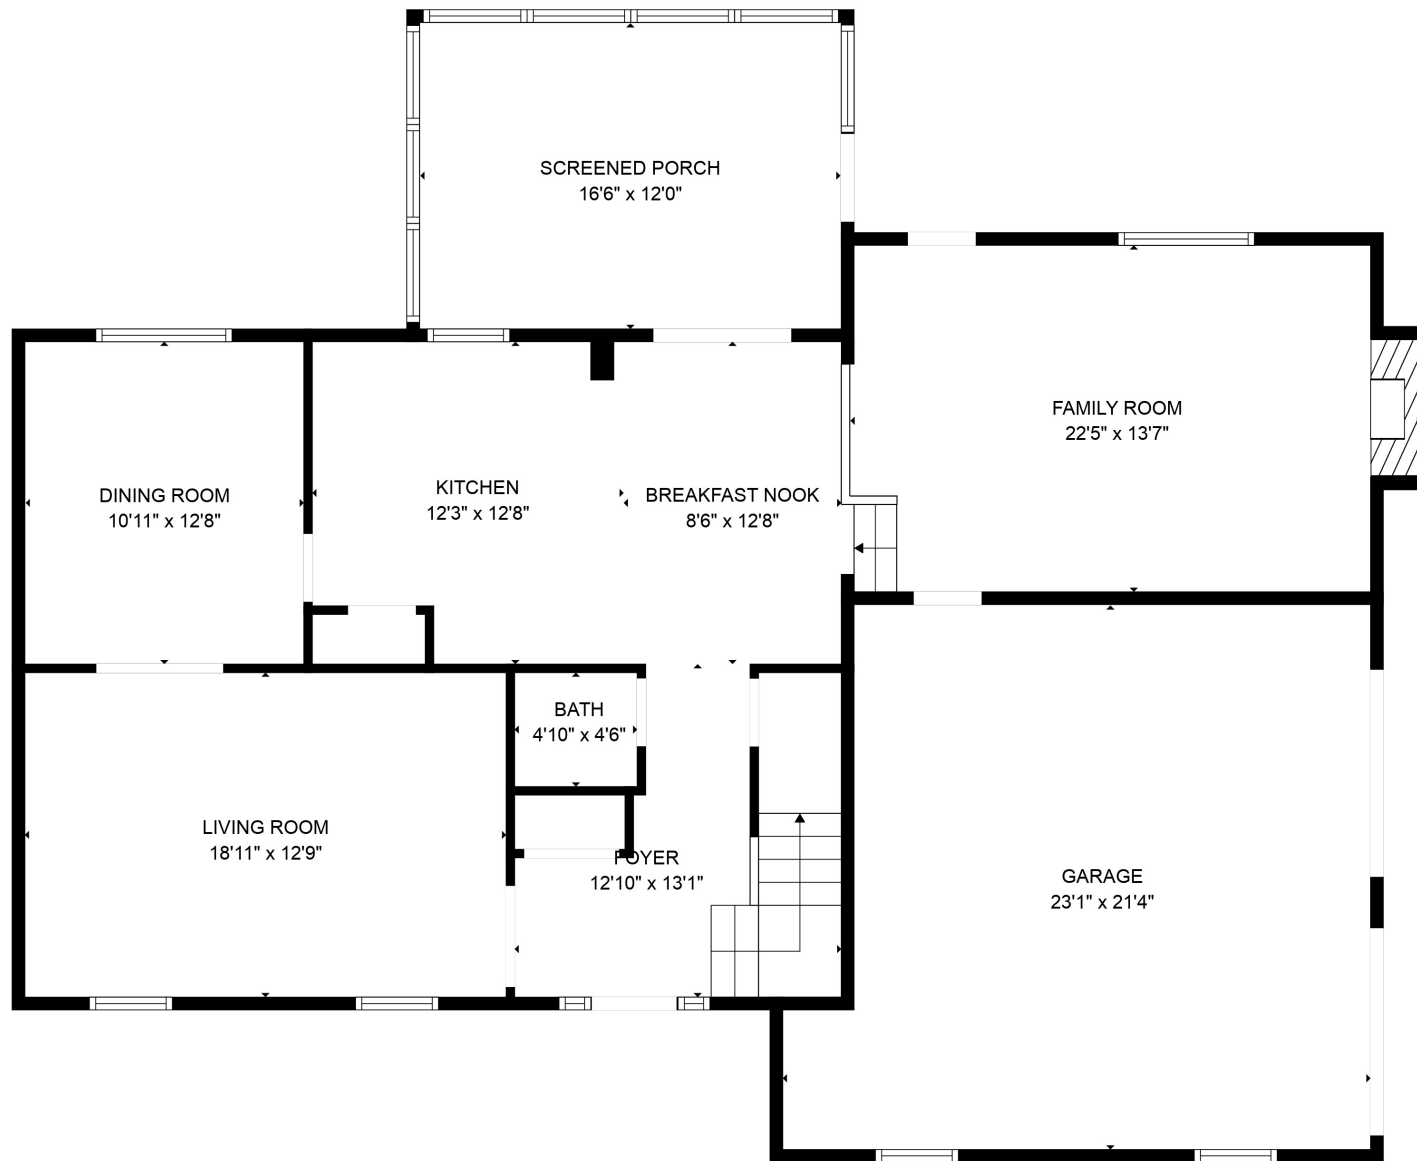

FLOOR 2

FLOOR 1

Total scanned area: 3263 sq. ft

SIZES AND DIMENSIONS ARE APPROXIMATE. ACTUAL MAY VARY.

Total scanned area: 3263 sq. ft

SIZES AND DIMENSIONS ARE APPROXIMATE. ACTUAL MAY VARY.

Total scanned area: 3263 sq. ft

SIZES AND DIMENSIONS ARE APPROXIMATE. ACTUAL MAY VARY.