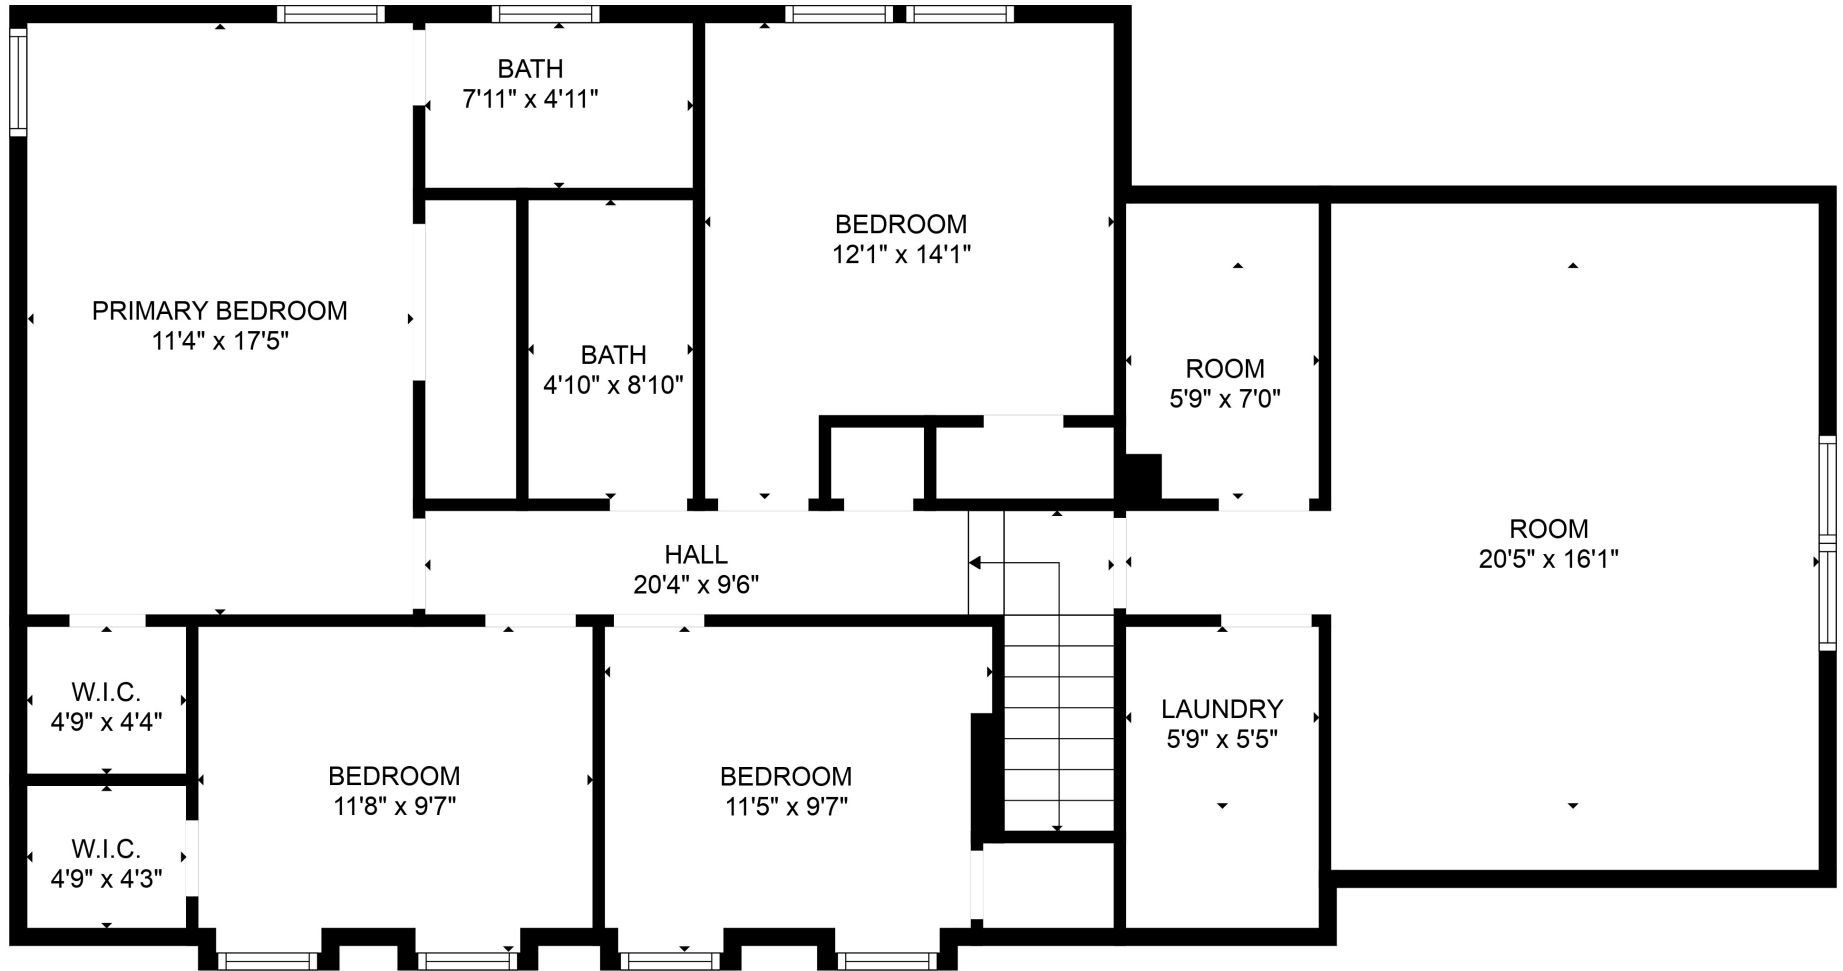

FLOOR 2

FLOOR 1

Total scanned area: 3263 sq. ft

SIZES AND DIMENSIONS ARE APPROXIMATE. ACTUAL MAY VARY.

Total scanned area: 3263 sq. ft

SIZES AND DIMENSIONS ARE APPROXIMATE. ACTUAL MAY VARY.

Total scanned area: 3263 sq. ft

SIZES AND DIMENSIONS ARE APPROXIMATE. ACTUAL MAY VARY.