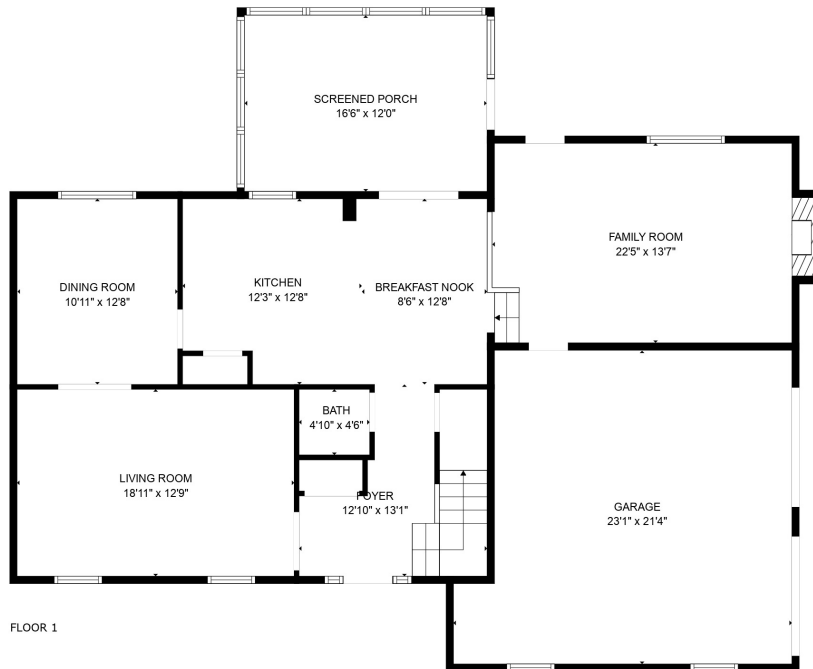

FLOOR 2

FLOOR 1

Total scanned area: 3263 sq. ft

SIZES AND DIMENSIONS ARE APPROXIMATE. ACTUAL MAY VARY.

Total scanned area: 3263 sq. ft

SIZES AND DIMENSIONS ARE APPROXIMATE. ACTUAL MAY VARY.

Total scanned area: 3263 sq. ft

SIZES AND DIMENSIONS ARE APPROXIMATE. ACTUAL MAY VARY.