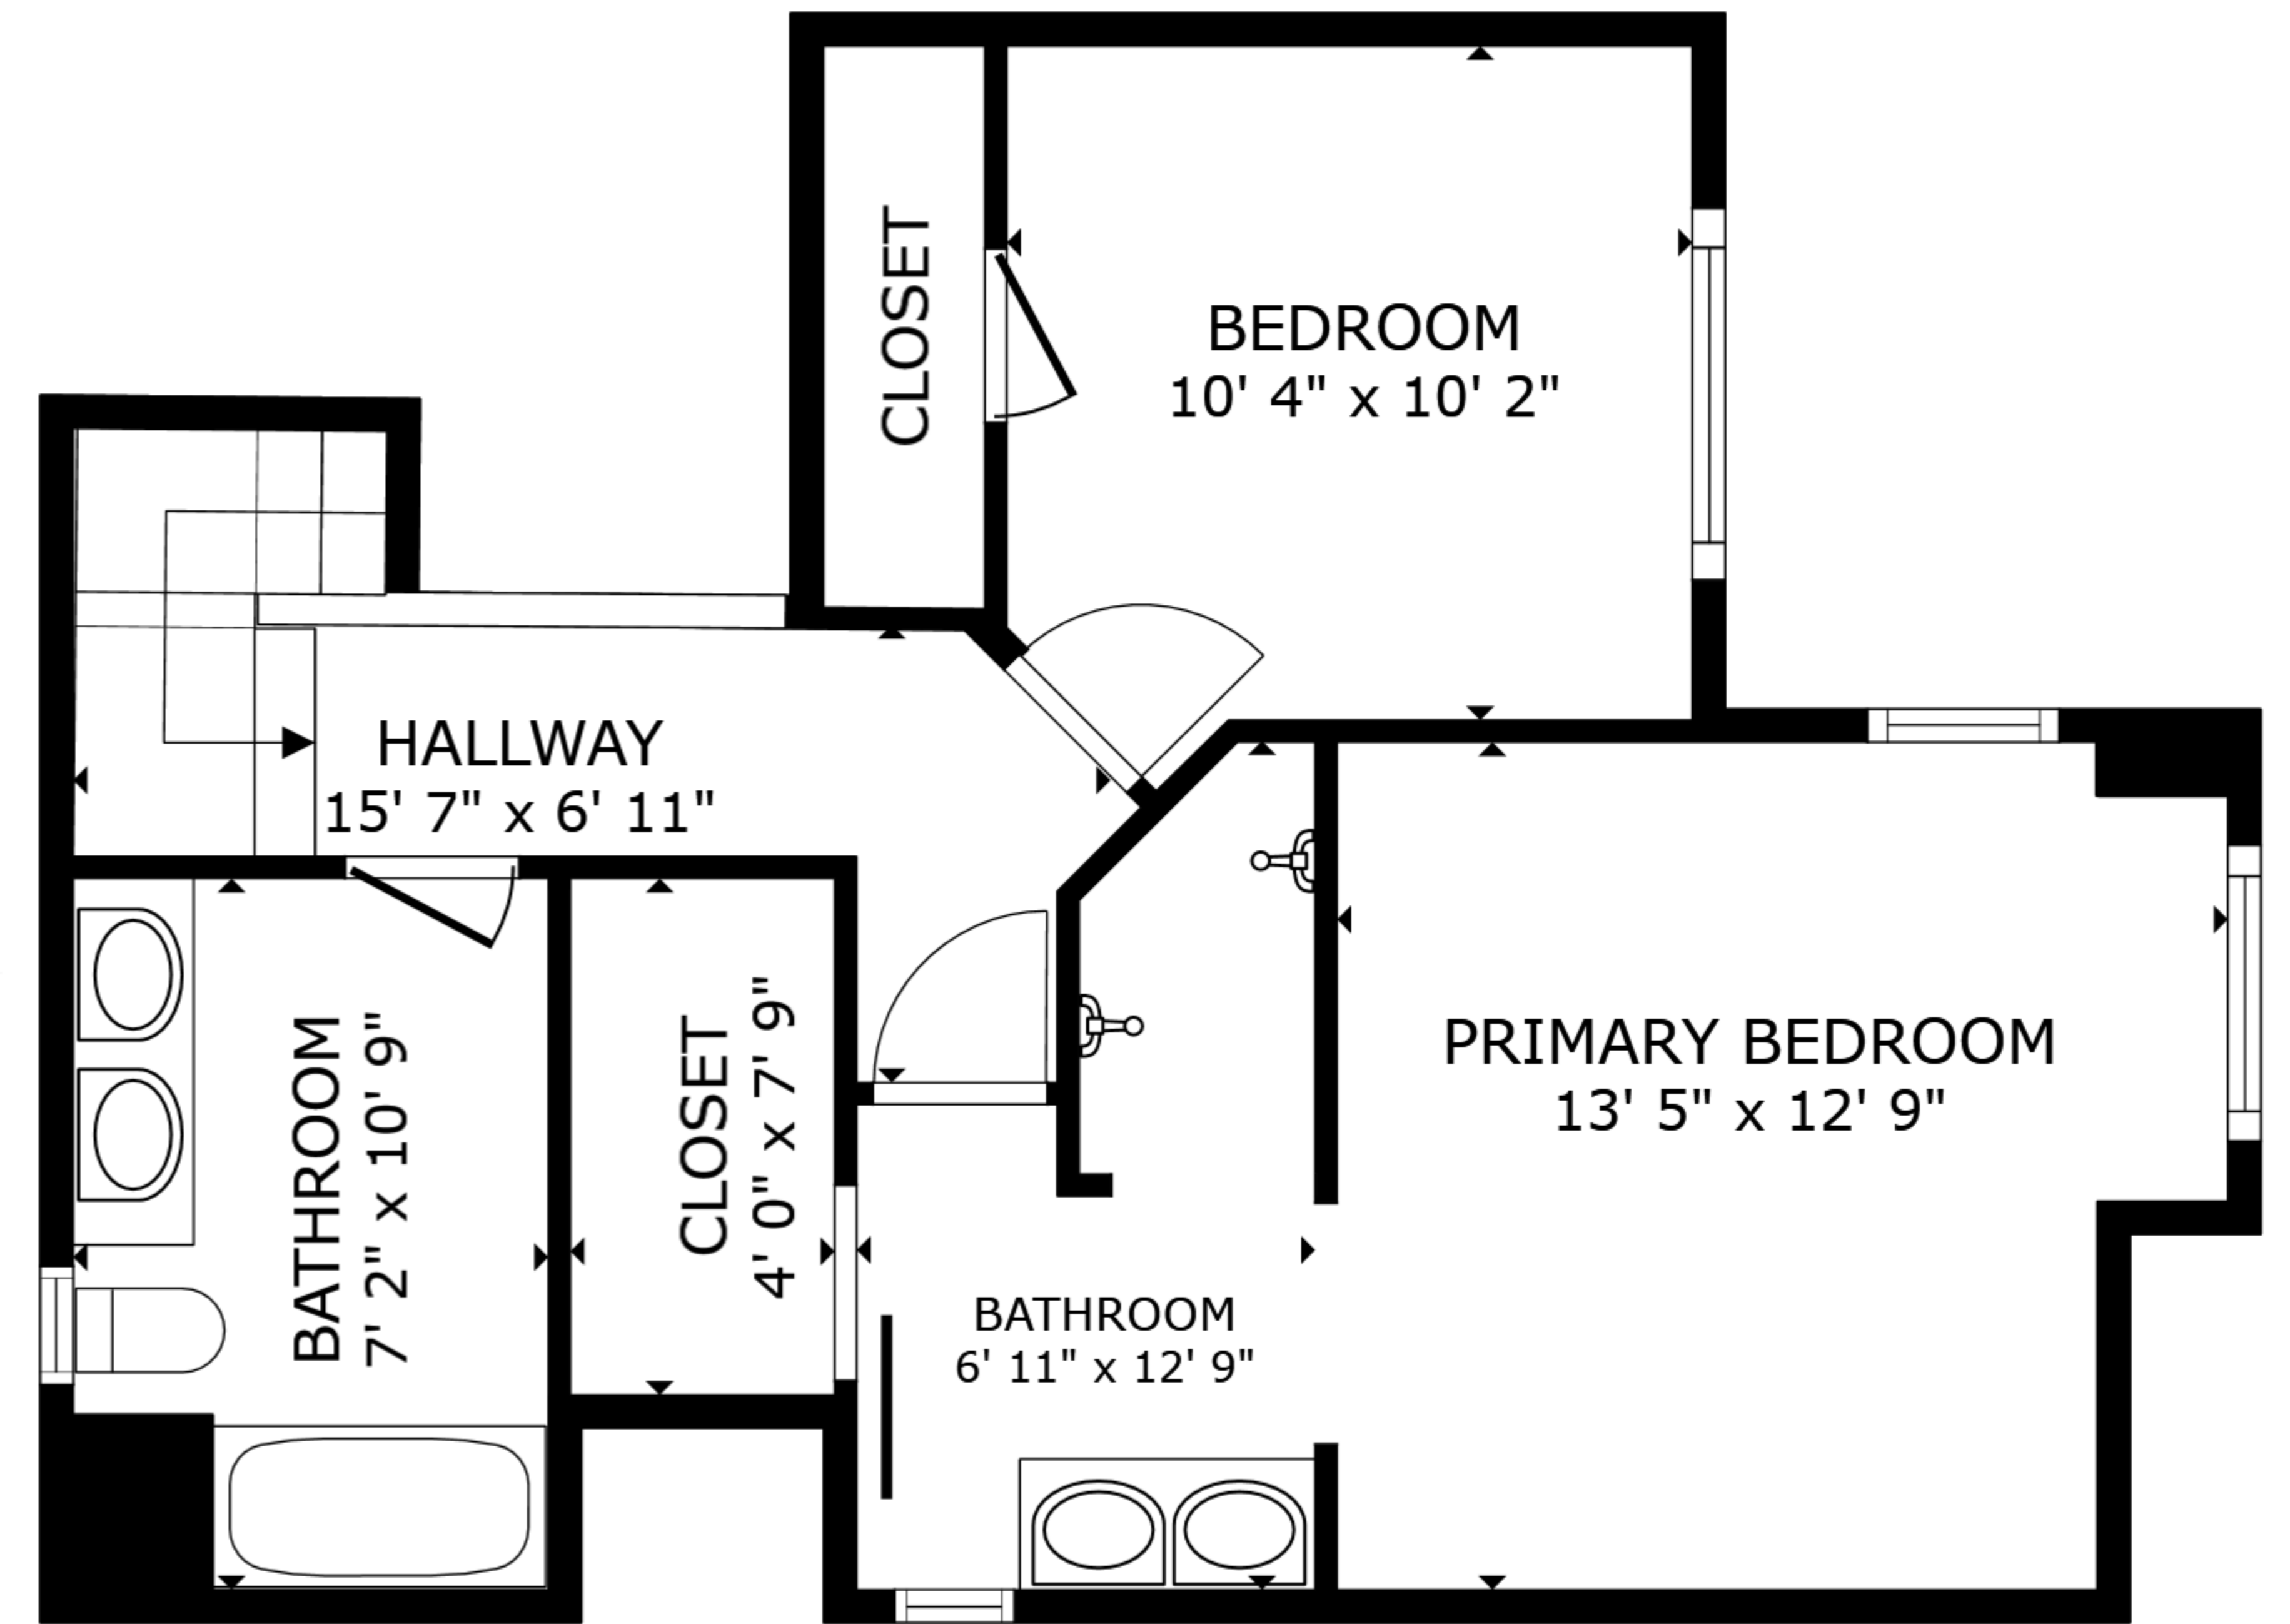

FLOOR 1

FLOOR 2

GROSS INTERNAL AREA
 FLOOR 1 566 sq.ft. FLOOR 2 559 sq.ft.
 TOTAL : 1,125 sq.ft.

SIZES AND DIMENSIONS ARE APPROXIMATE, ACTUAL MAY VARY.